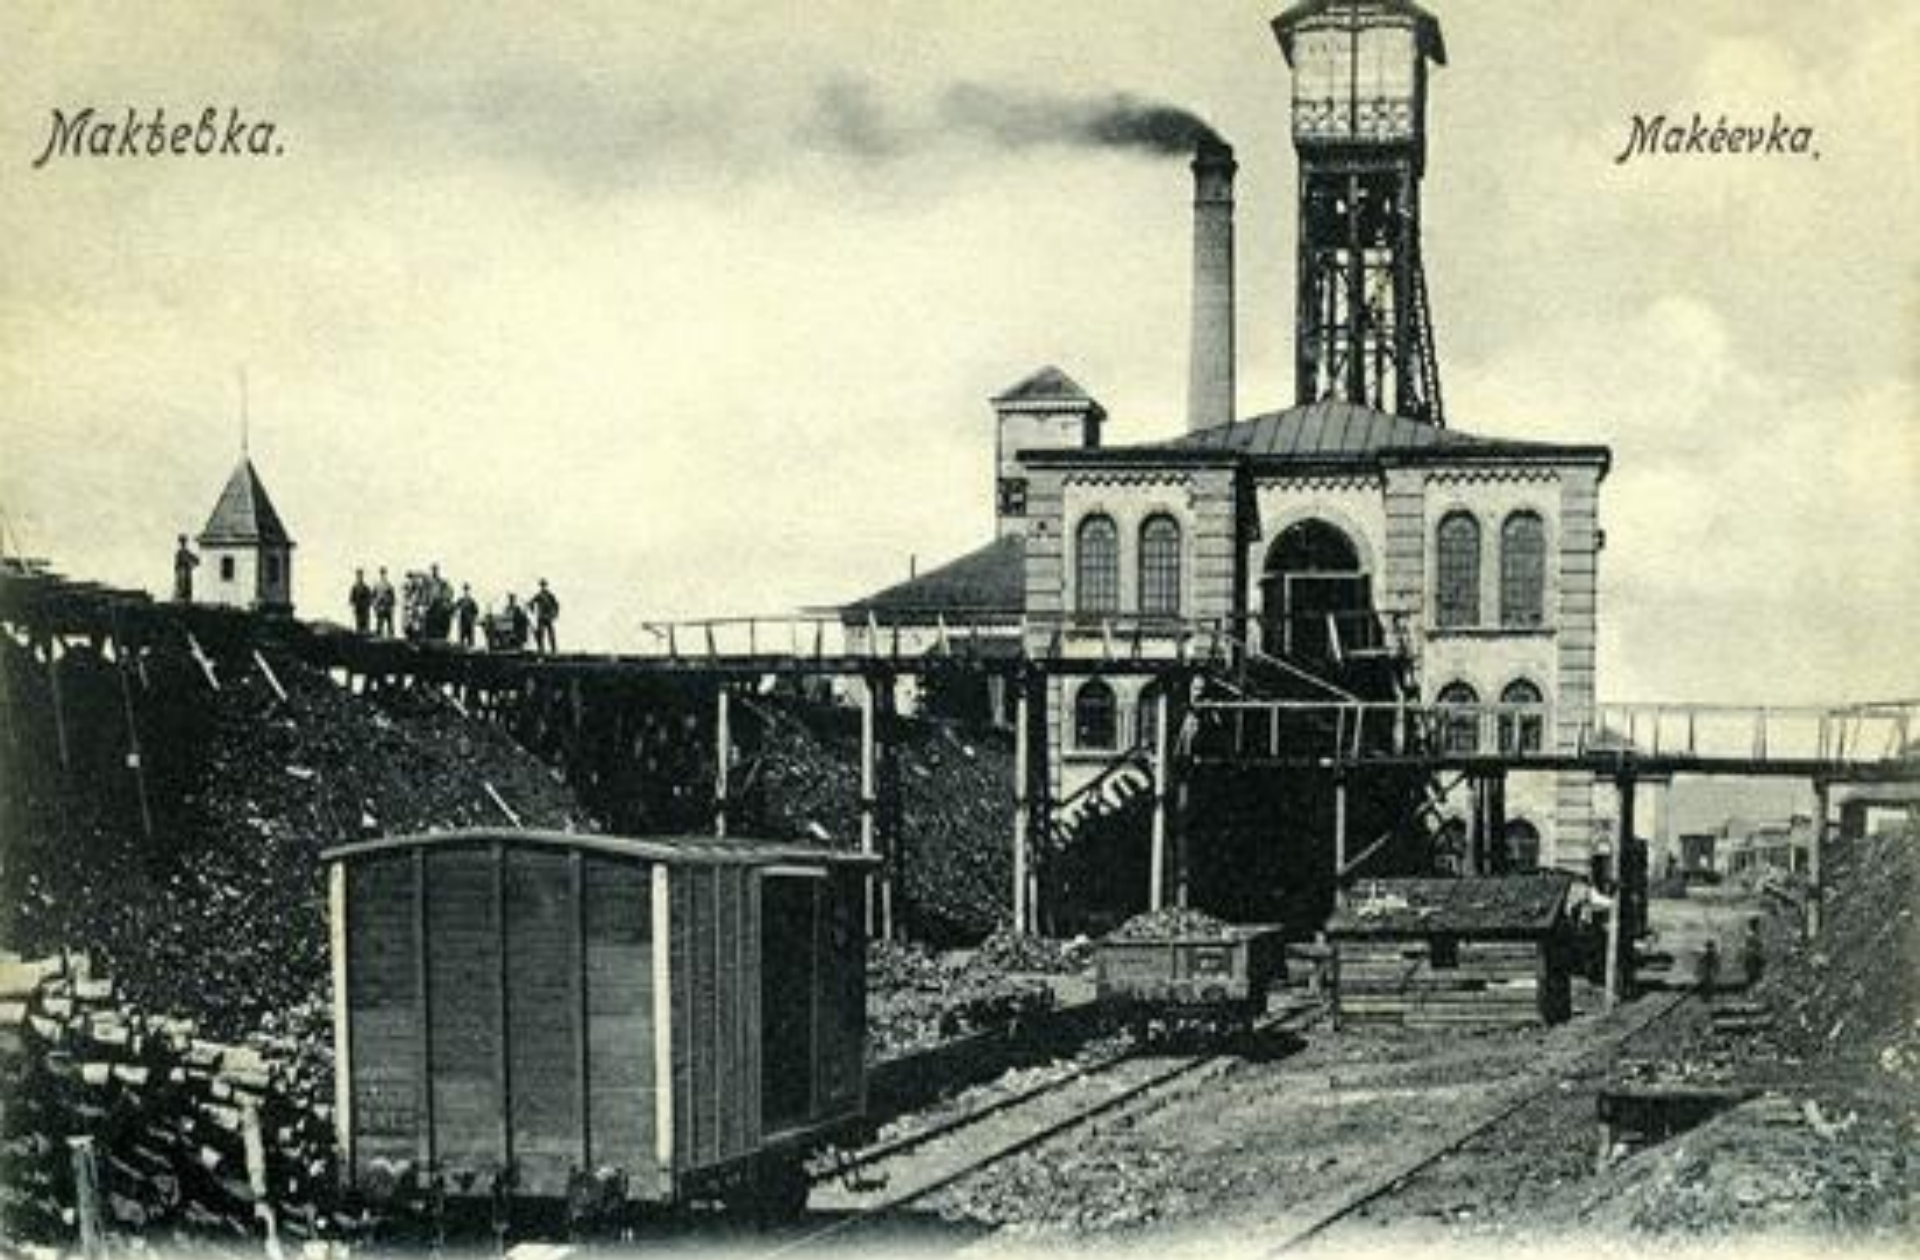

Макѣвка.

Makéevka.

Шахта „Иванъ“ Русск. Дон. О^{бл}. — La mine „Ivan“ de la Ste Russe-Donetz.

Издание В. Кайбеля.