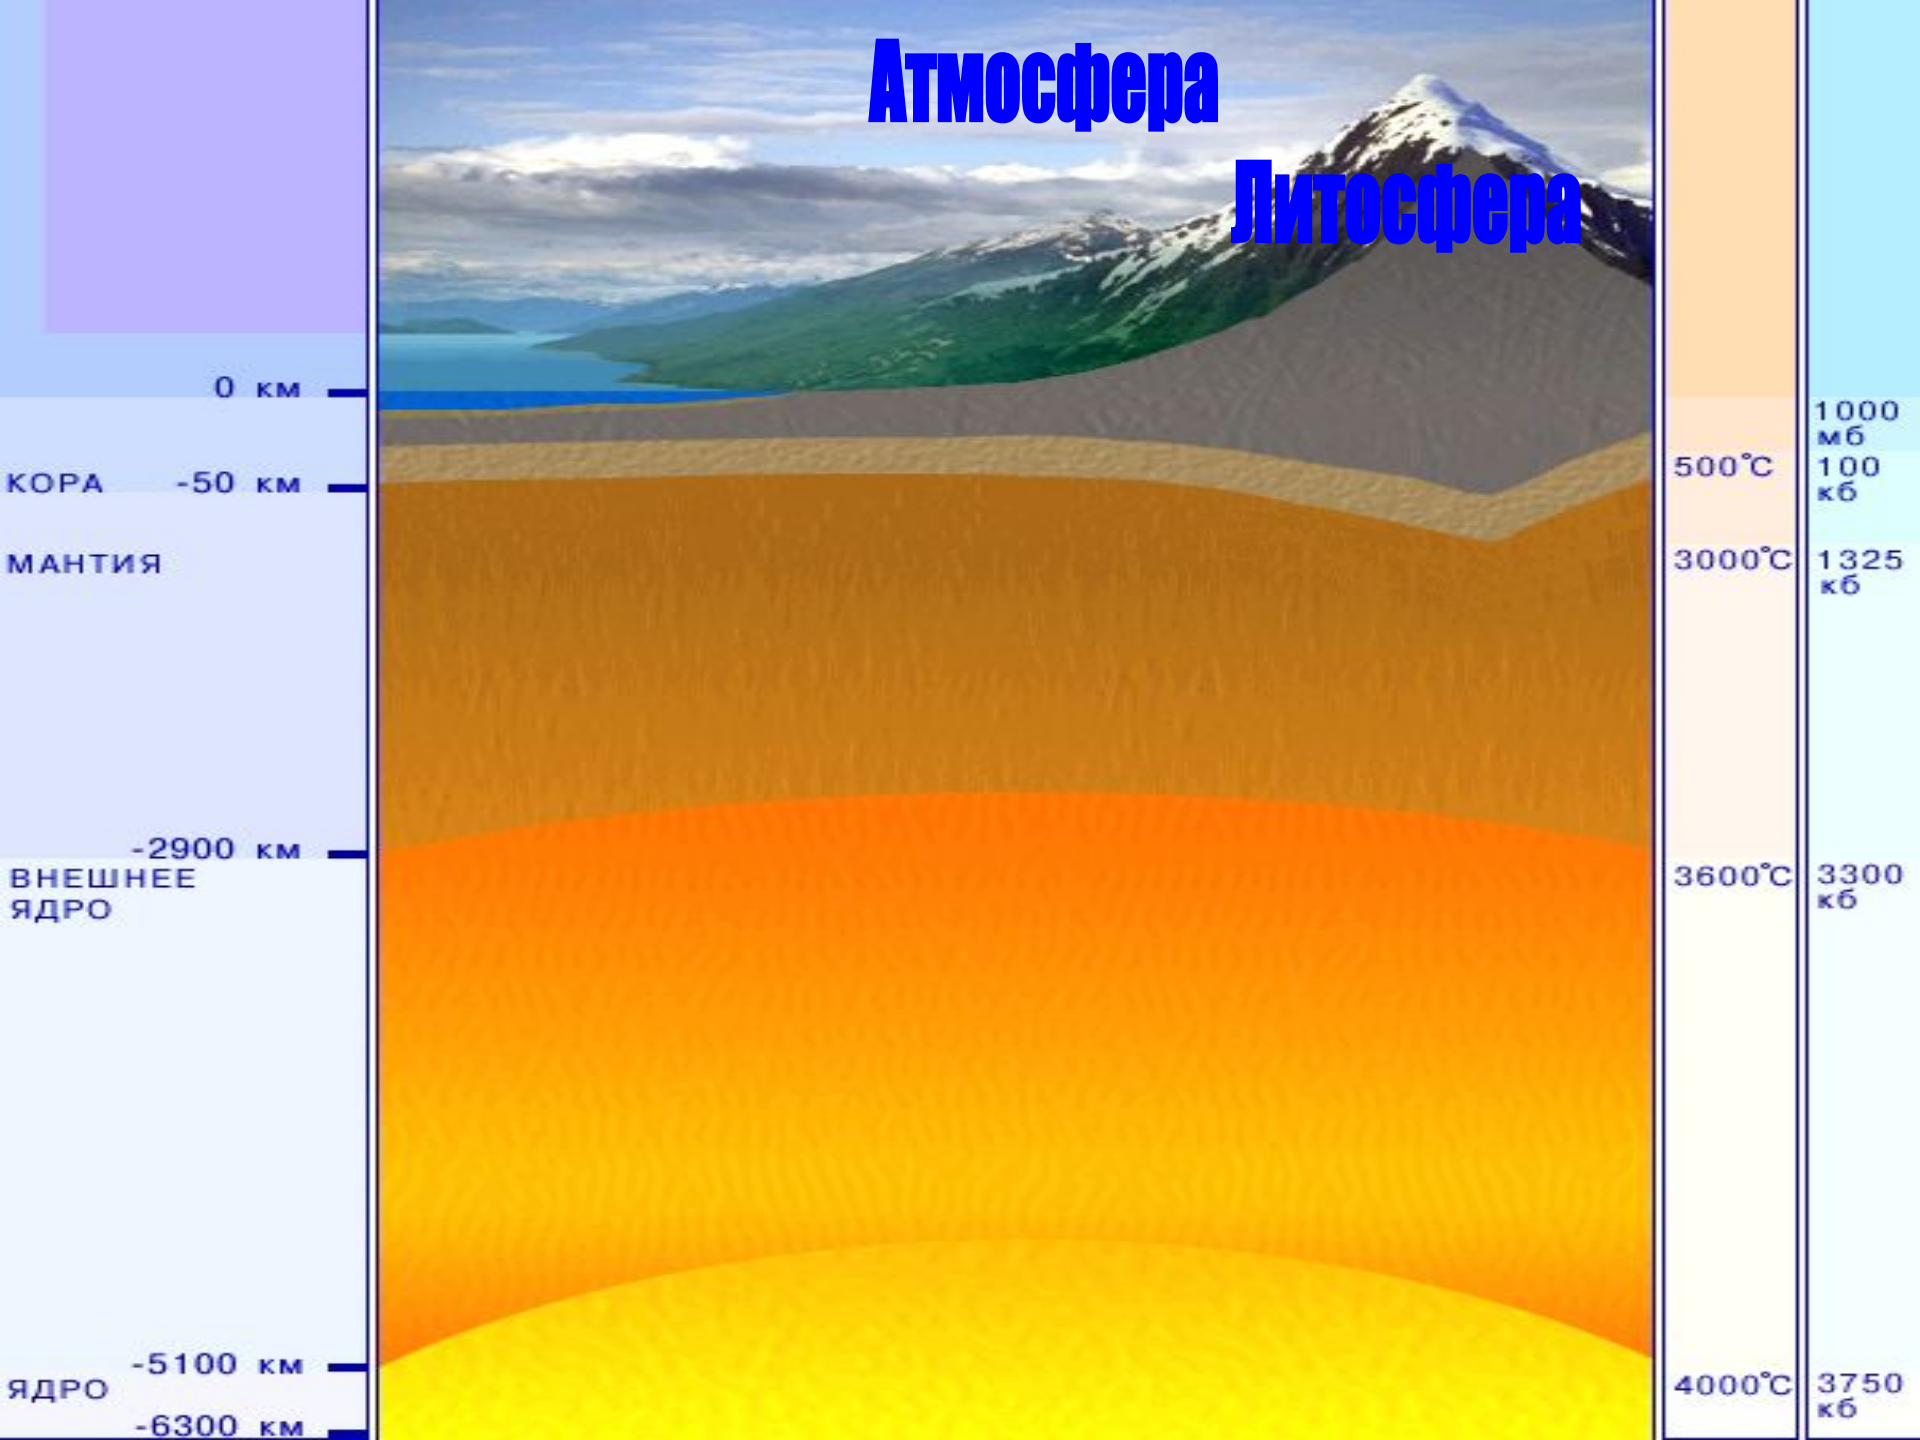

# Литосфера

# **Тема: Горные породы. Образование горных пород.**

- Горные породы
- Минералы
- Полезные ископаемые

A photograph of a steep, rocky mountain slope. The rock face is light-colored and shows signs of weathering and fracturing. In the background, there are green trees and a clear blue sky. The text is overlaid on the image in a large, bold, light blue font with a dark outline.

**Сплошные массы,  
слагающие земную кору,  
называют горными породами**

# Магма

(от лат. Магма - густая мазь)

The image is a composite of four square panels, each showing a different granite texture. The top-left panel features a dark, almost black background with large, irregular reddish-brown and tan spots. The top-right panel has a more uniform reddish-brown base with scattered dark grey and black speckles. The bottom-left panel is a dense, fine-grained mix of reddish-brown, tan, and dark grey. The bottom-right panel shows a similar pattern to the top-right, with a reddish-brown base and dark speckles. In the center, the word "Гранит" is written in a large, white, sans-serif font with a subtle drop shadow.