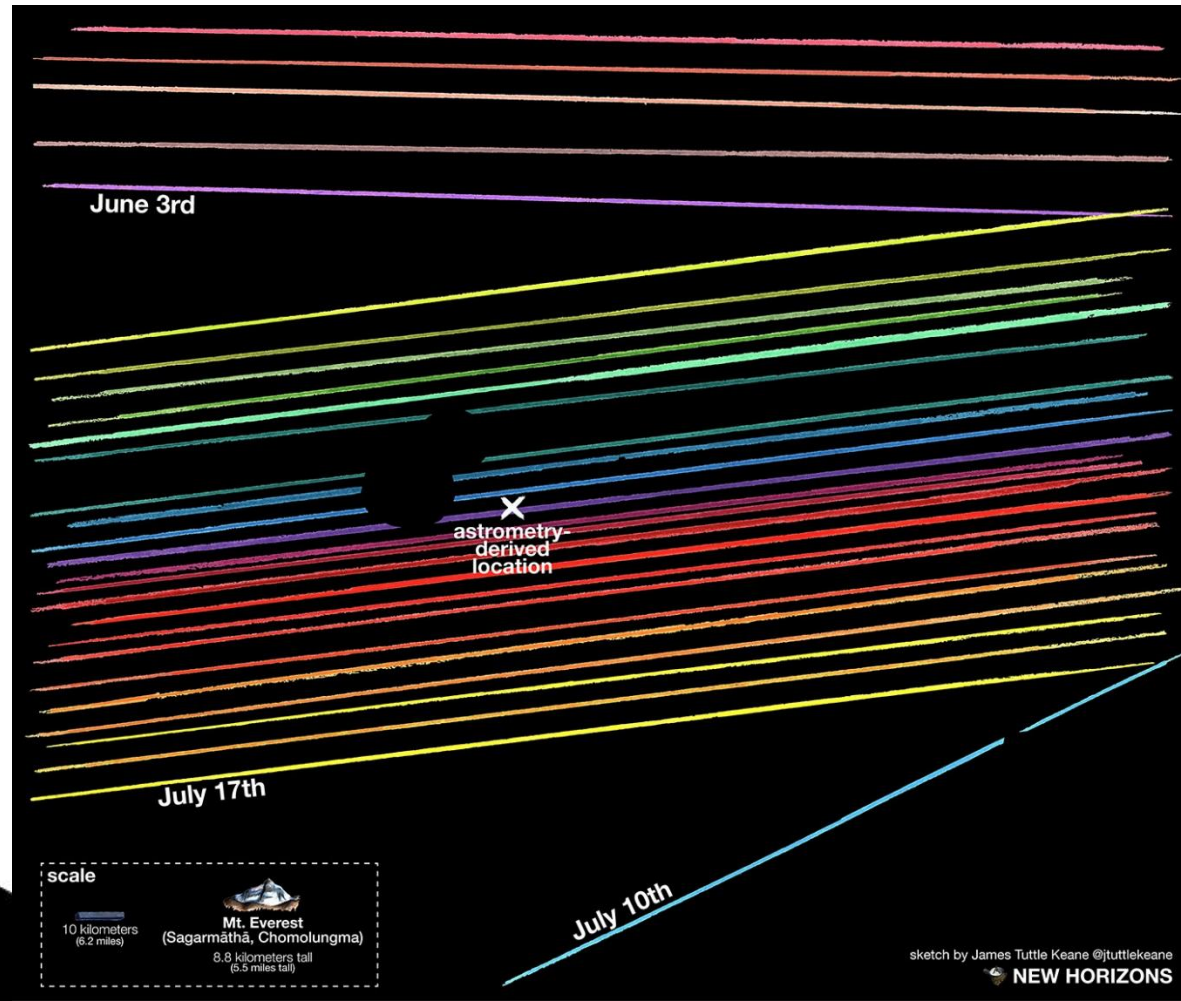

635 
SCIENCE DATA
collected

3,948
SCIENCE PAPERS
published

6 NAMED MOONS
discovered

294 ORBITS
completed

162 TARGETED
FLYBYS
of Saturn's moons

453,048
images taken

27 NATIONS
participated

360 ENGINE
burns

Electron

Rocket Lab

Transiting Exoplanet Survey Satellite

NASA

Kepler

TESS 2-year sky coverage map

TESS

Зенит-3Ф (Ангосат)

Lockheed Martin, Airbus)

New Glenn

Blue Origin

BFR

SpaceX

СРАВНЕНИЕ РАКЕТ

New Horizons

NASA

Планируемые аппараты

Спектр-РГ
2018 или 2019

BepiColombo
2018

James Webb Space Telescope
2020

Планируемые аппараты

Mars 2020
2020 :D

fin.

"I NEVER WANT
TO HOLD AGAIN."