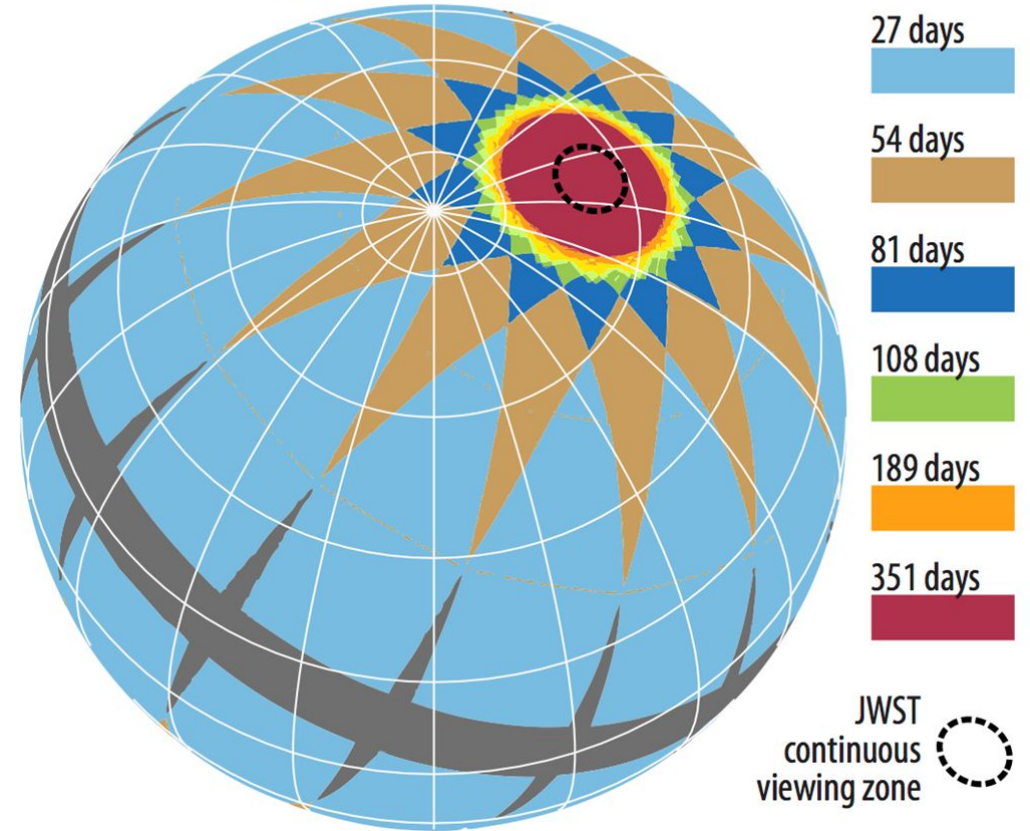

Electron

Rocket Lab

Transiting Exoplanet Survey Satellite

NASA

Kepler

TESS 2-year sky coverage map

TESS

Зенит-3Ф (Ангосат)