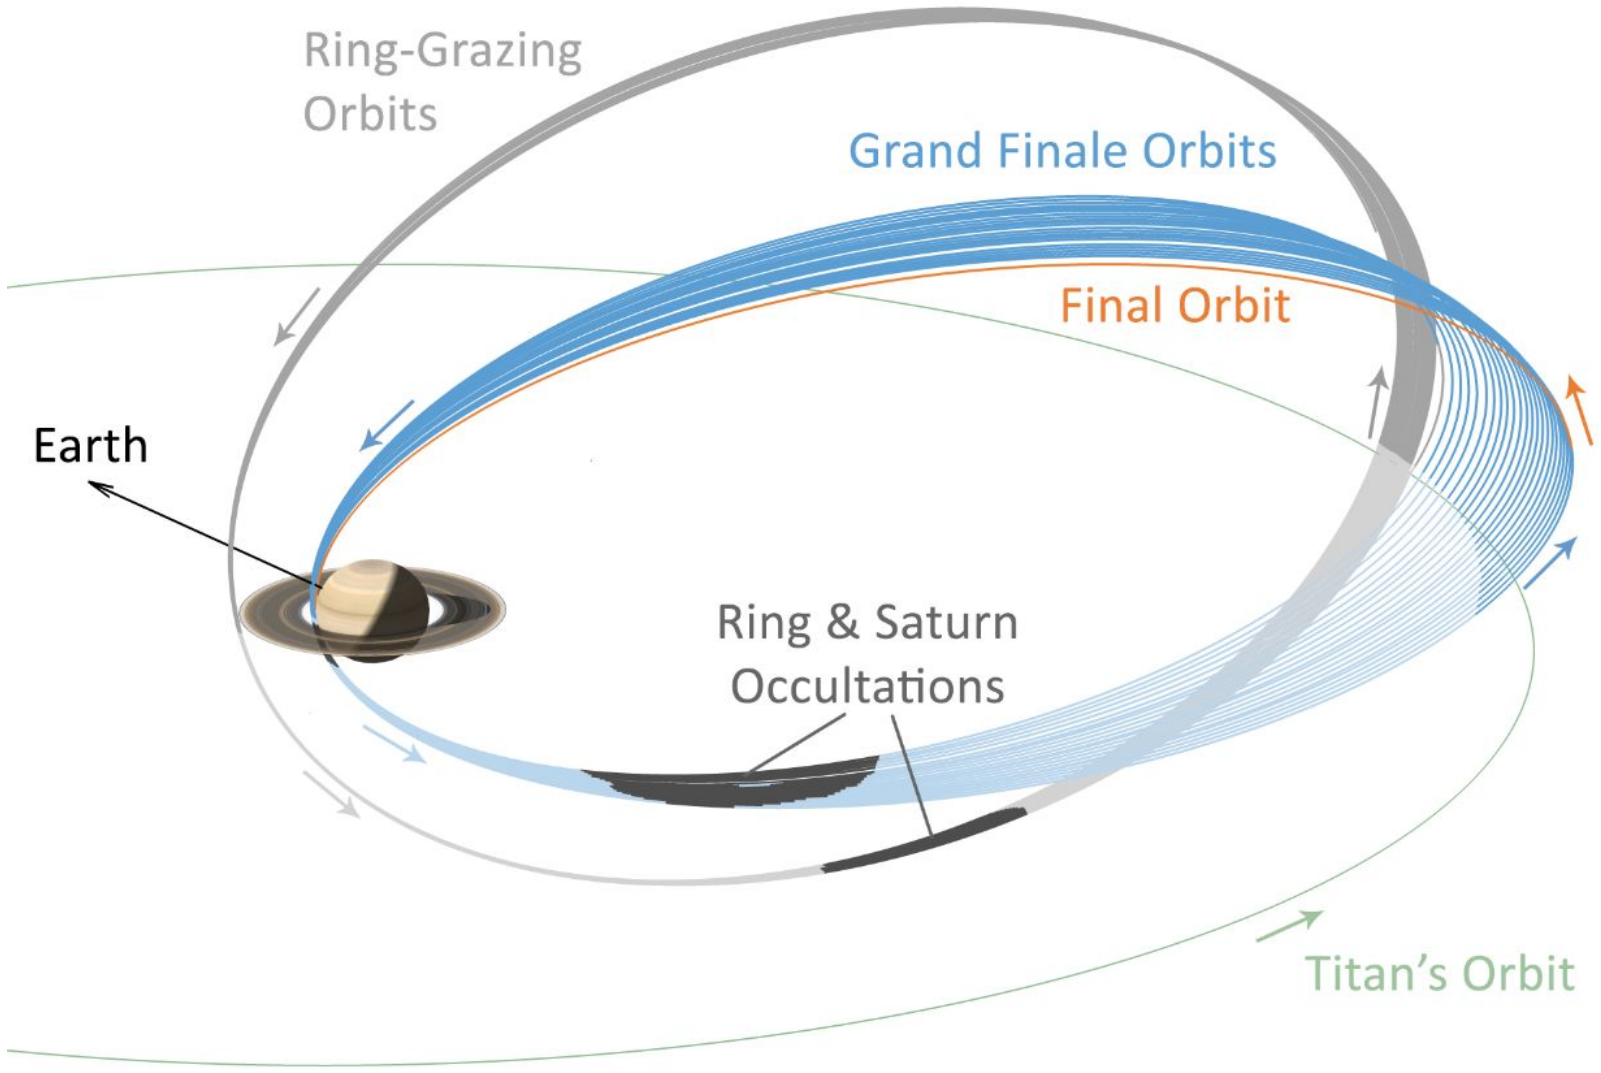

635 
SCIENCE DATA
collected

3,948
SCIENCE PAPERS
published

6 NAMED MOONS
discovered

294 ORBITS
completed

162 TARGETED
FLYBYS
of Saturn's moons

453,048
images taken

27 NATIONS
participated

360 ENGINE
burns

Cassini

NASA, ESA

Переносы даты старта Falcon Heavy

Falcon Heavy

SpaceX

Falcon Heavy

SpaceX

TECHNICAL OVERVIEW

Electron

Rocket Lab

Transiting Exoplanet Survey Satellite

NASA

Kepler

TESS 2-year sky coverage map

TESS

Зенит-3Ф (Ангосат)