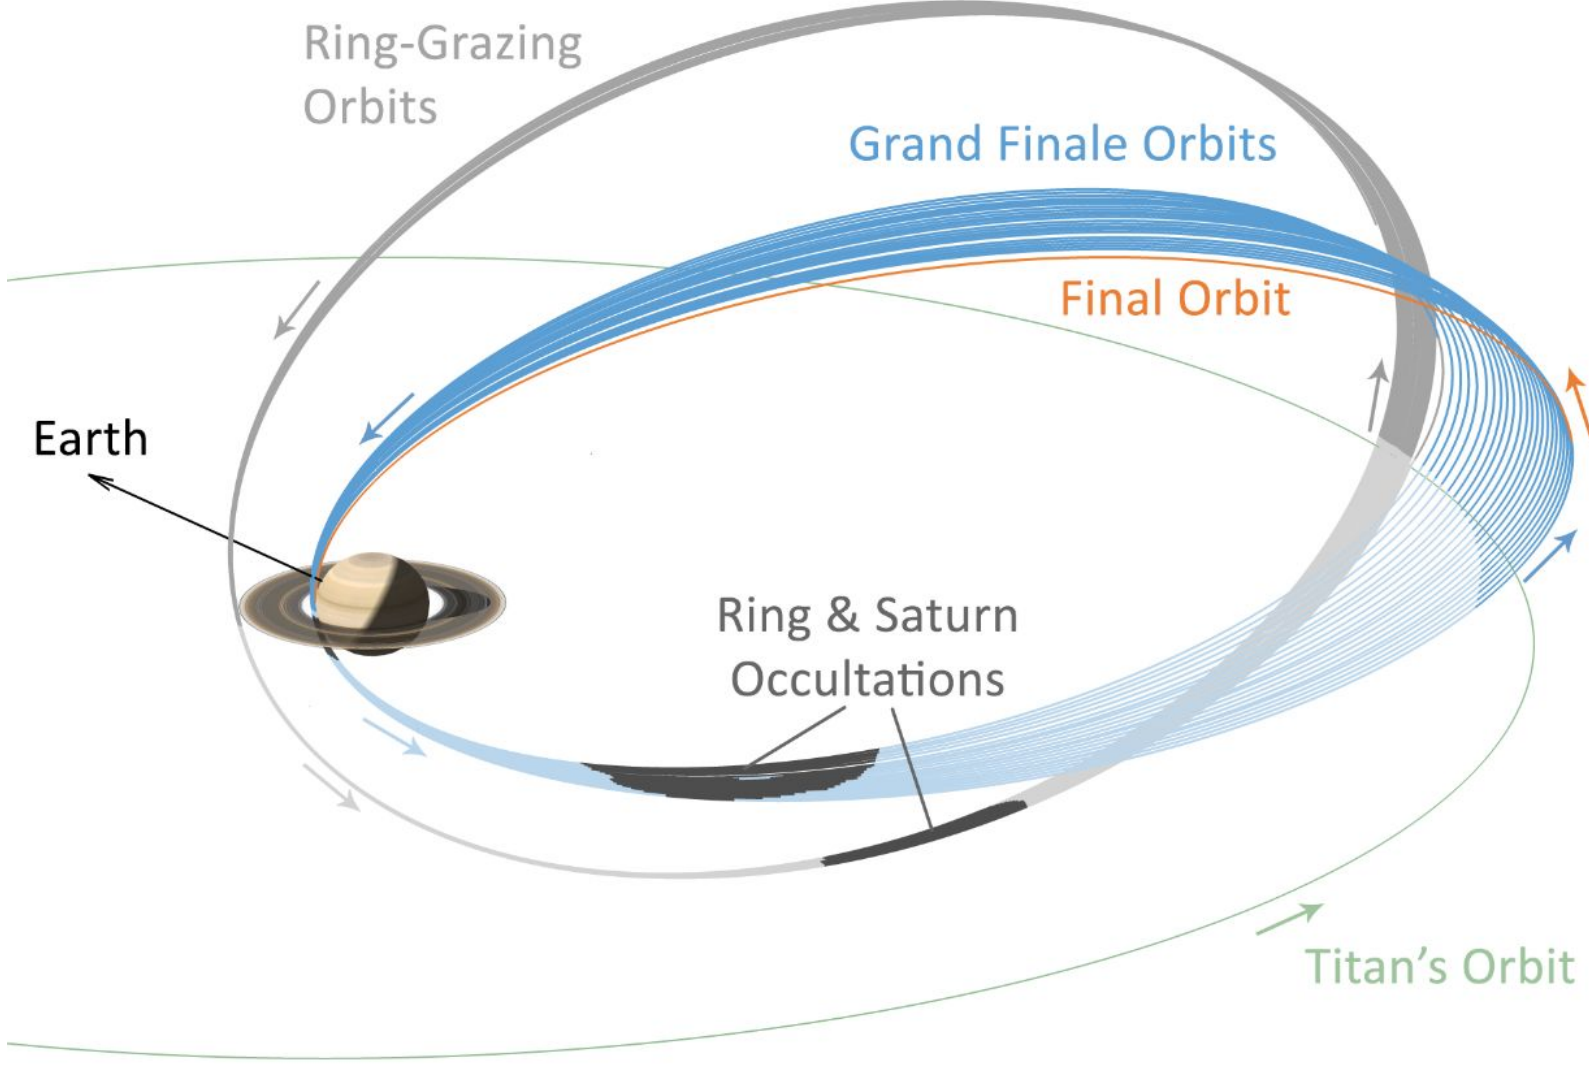

635 
SCIENCE DATA
collected

3,948
SCIENCE PAPERS
published

6 NAMED MOONS
discovered

294 ORBITS
completed

162 TARGETED
FLYBYS
of Saturn's moons

453,048
images taken

27 NATIONS
participated

360 ENGINE
burns

Cassini

NASA, ESA

Переносы даты старта Falcon Heavy

Falcon Heavy

SpaceX

Falcon Heavy

SpaceX

TECHNICAL OVERVIEW

Electron

Rocket Lab

Transiting Exoplanet Survey Satellite

NASA

Kepler

TESS 2-year sky coverage map

TESS

Зенит-3Ф (Ангосат)