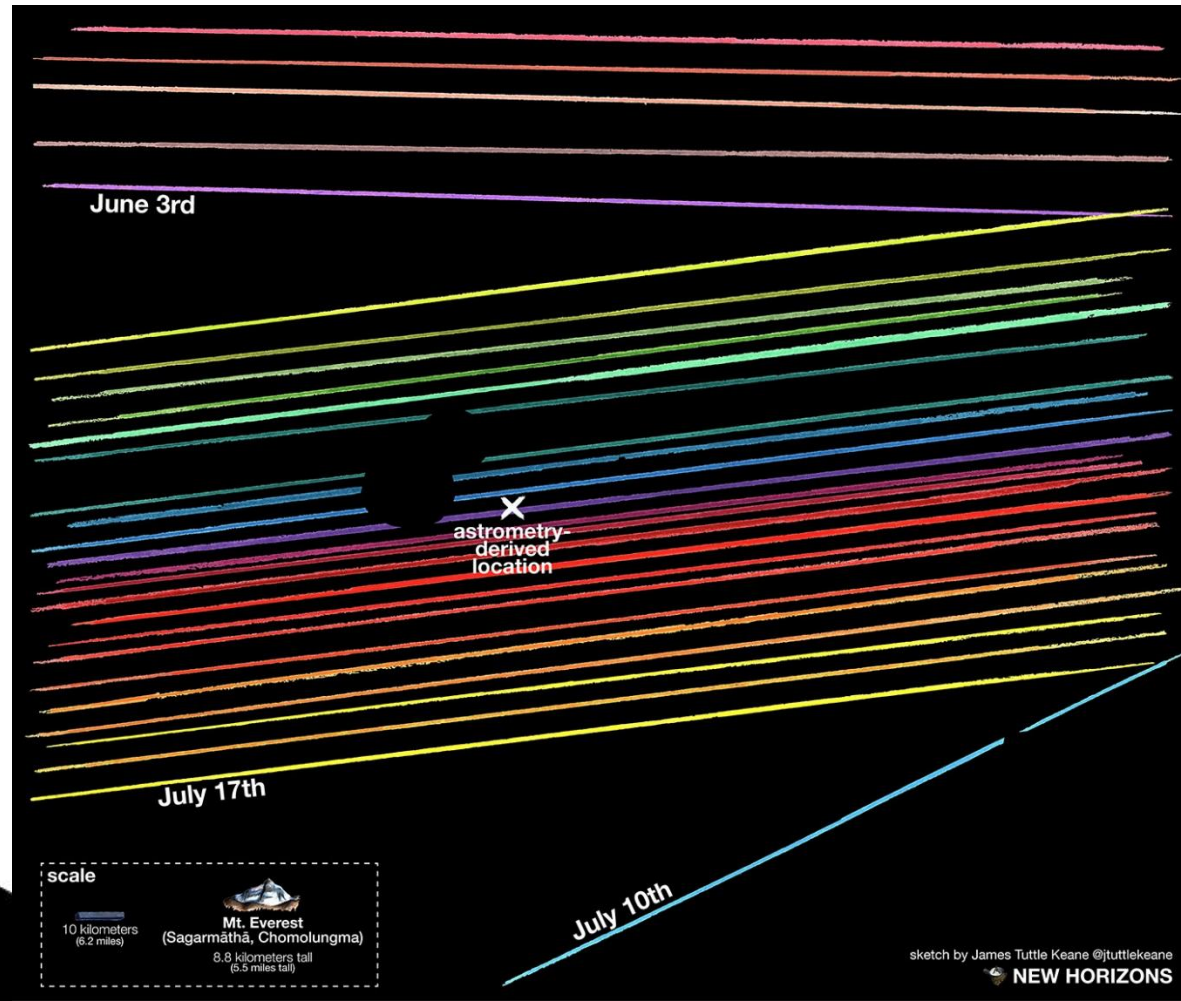

635 
SCIENCE DATA
collected

3,948
SCIENCE PAPERS
published

6 NAMED MOONS
discovered

294 ORBITS
completed

162 TARGETED
FLYBYS
of Saturn's moons

453,048
images taken

27 NATIONS
participated

360 ENGINE
burns

Electron

Rocket Lab

Transiting Exoplanet Survey Satellite

NASA

Kepler

TESS 2-year sky coverage map

TESS

Зенит-3Ф (Ангосат)

Lockheed Martin, Airbus)

New Glenn

Blue Origin

BFR

SpaceX

СРАВНЕНИЕ РАКЕТ

New Horizons

NASA

Планируемые аппараты

Спектр-РГ
2018 или 2019

BepiColombo
2018

James Webb Space Telescope
2020

Планируемые аппараты

Mars 2020
2020 :D

fin.

"I NEVER WANT
TO HOLD AGAIN!"