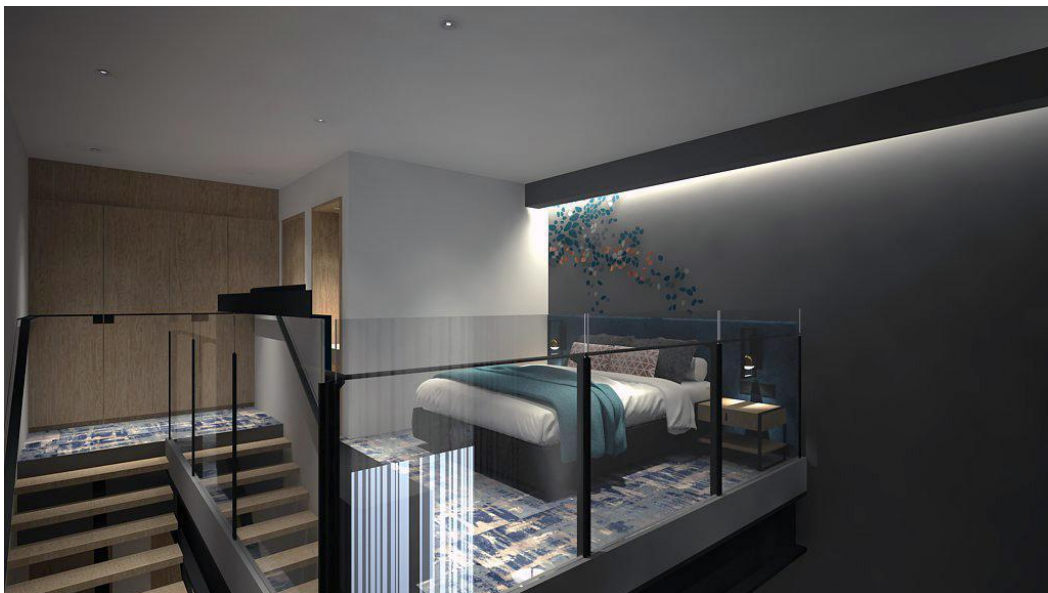

Graphic wall to use back the previous. From living up to bedhead.

To have throw cushion

To have same stand lamp Selection. To follow Type A1

Colour to have same as wall grey as per previous commented

Graphic wall to use  
back the previous.  
From living up to bedhead.

Overall lighting so bring.  
Can't visualize the internal lighting.

Colour to have same as wall grey as per previous commented

Air-con to have consistent selection. To follow Type A1.

Tv to turn on

To replace with previous art work