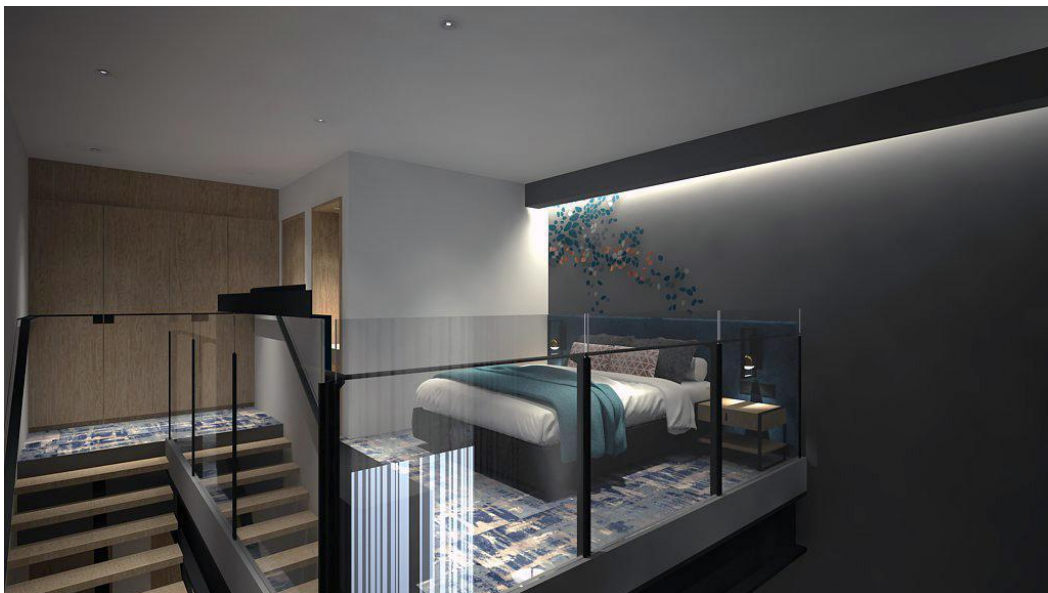

Graphic wall to use
back the previous.
From living up to bedhead.

To have throw cushion

To have same stand lamp
Selection. To follow Type A1

Colour to have same as wall grey
as per previous commented

Graphic wall to use
back the previous.
From living up to bedhead.

Overall lighting so bring.
Can't visualize the internal lighting.

Colour to have same as wall grey as per previous commented

Air-con to have consistent selection. To follow Type A1.

Tv to turn on

To replace with previous art work