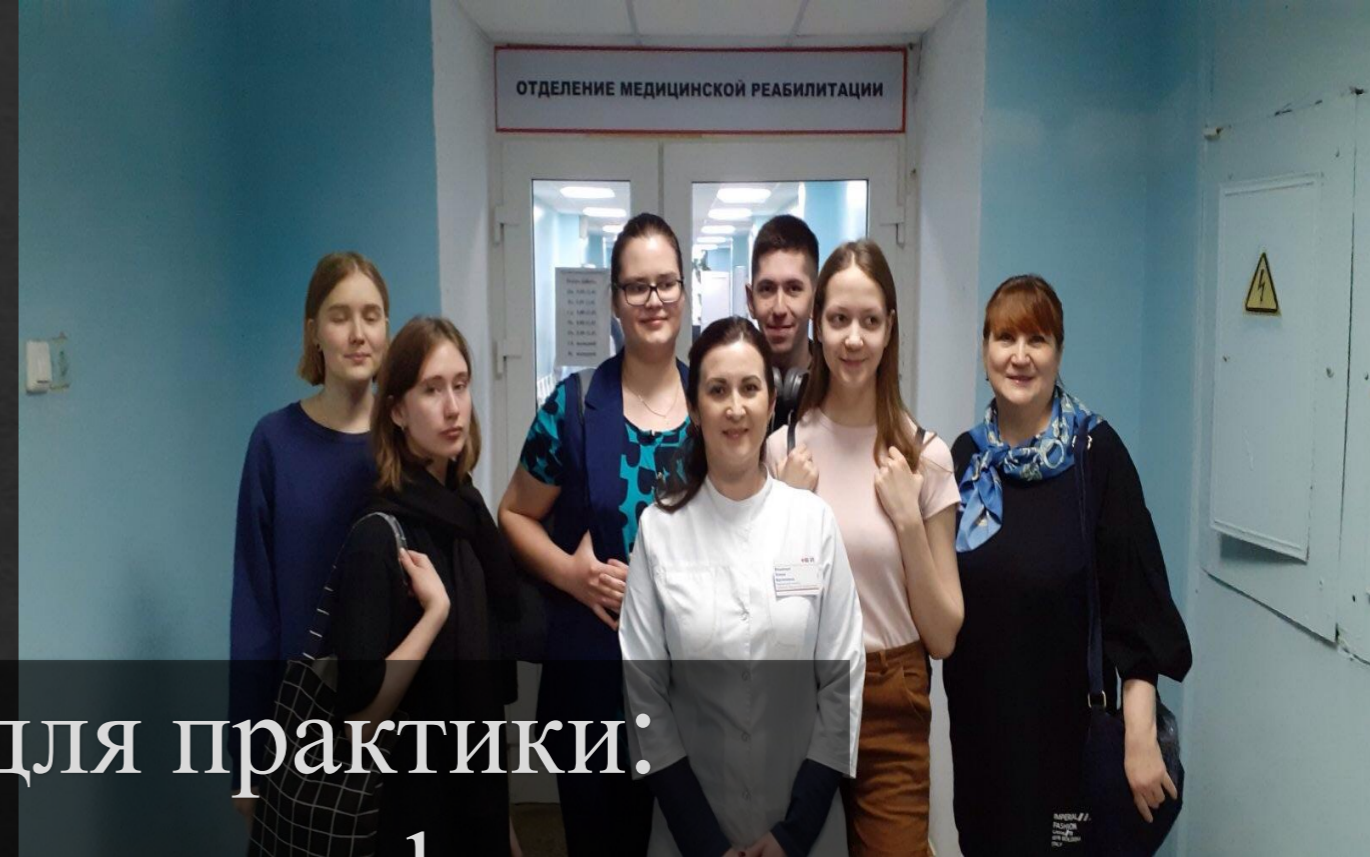

Хорошие условия для практики:
Школы, благотворительные фонды,
психологические центры