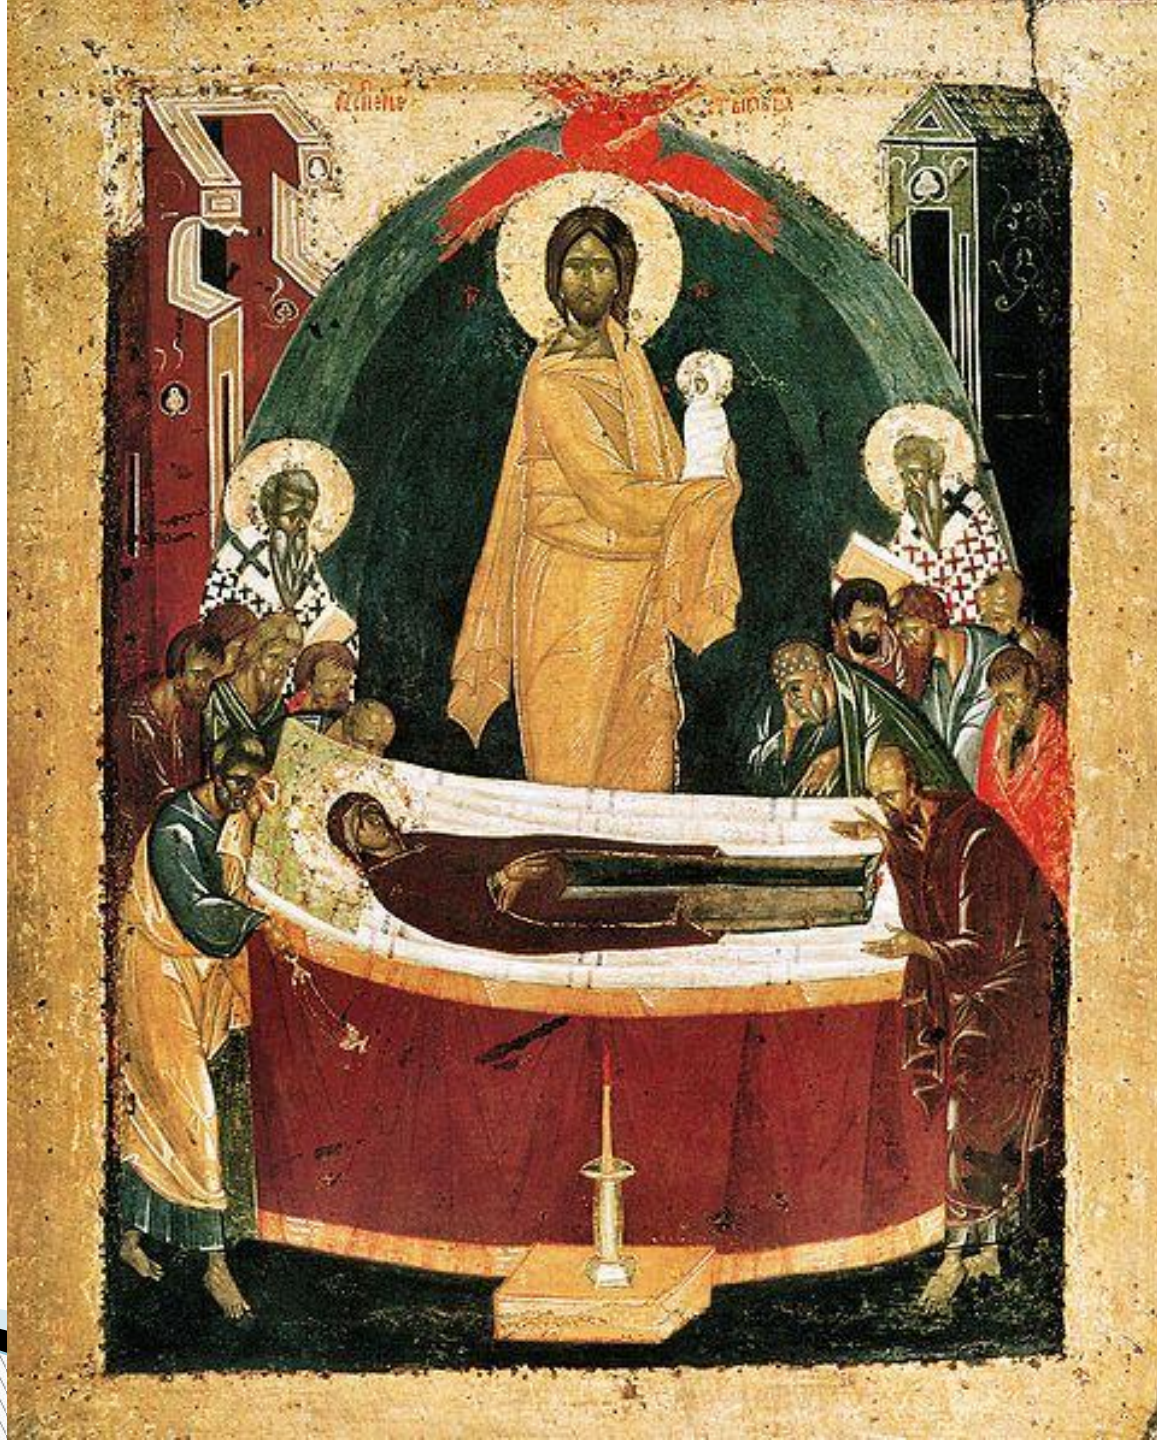

Культура Руси-России (9-17 века)

1

2

3

4

5

6

7

The image shows the Church of the Holy Spirit in Moscow, a prime example of Russian Baroque architecture. It features a central tall spire with a golden onion dome, surrounded by several smaller, colorful onion domes in shades of blue, green, and red. The building is constructed from reddish-brown brick with white decorative elements. The sky is blue with some clouds, and there are trees and a street lamp visible in the background.