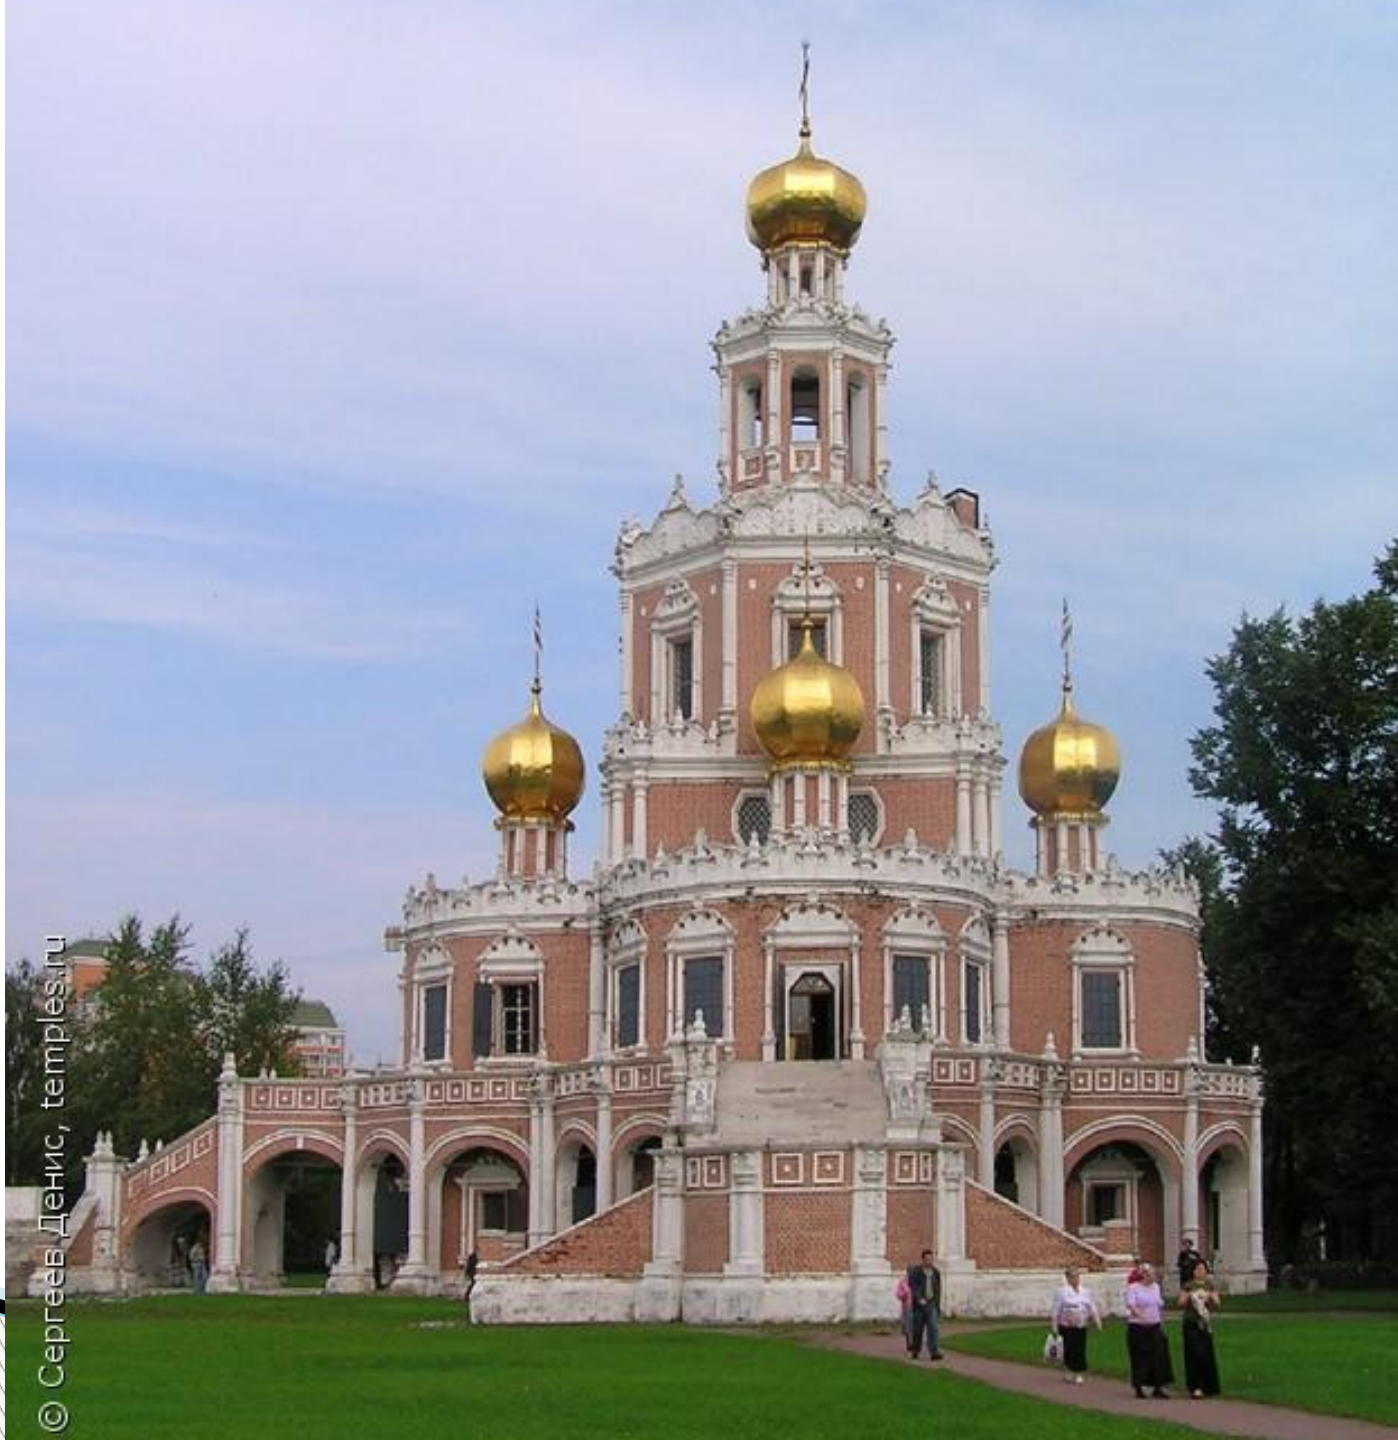

16

17

18

19

20

21

25

28

3

The image shows the Church of the Holy Spirit in Moscow, a prime example of Russian Baroque architecture. It features a central tall spire with a golden onion dome, surrounded by several smaller, colorful onion domes in shades of blue, green, and red. The building is constructed from reddish-brown brick with white decorative elements. The sky is blue with some clouds, and there are trees and a street lamp visible in the background.