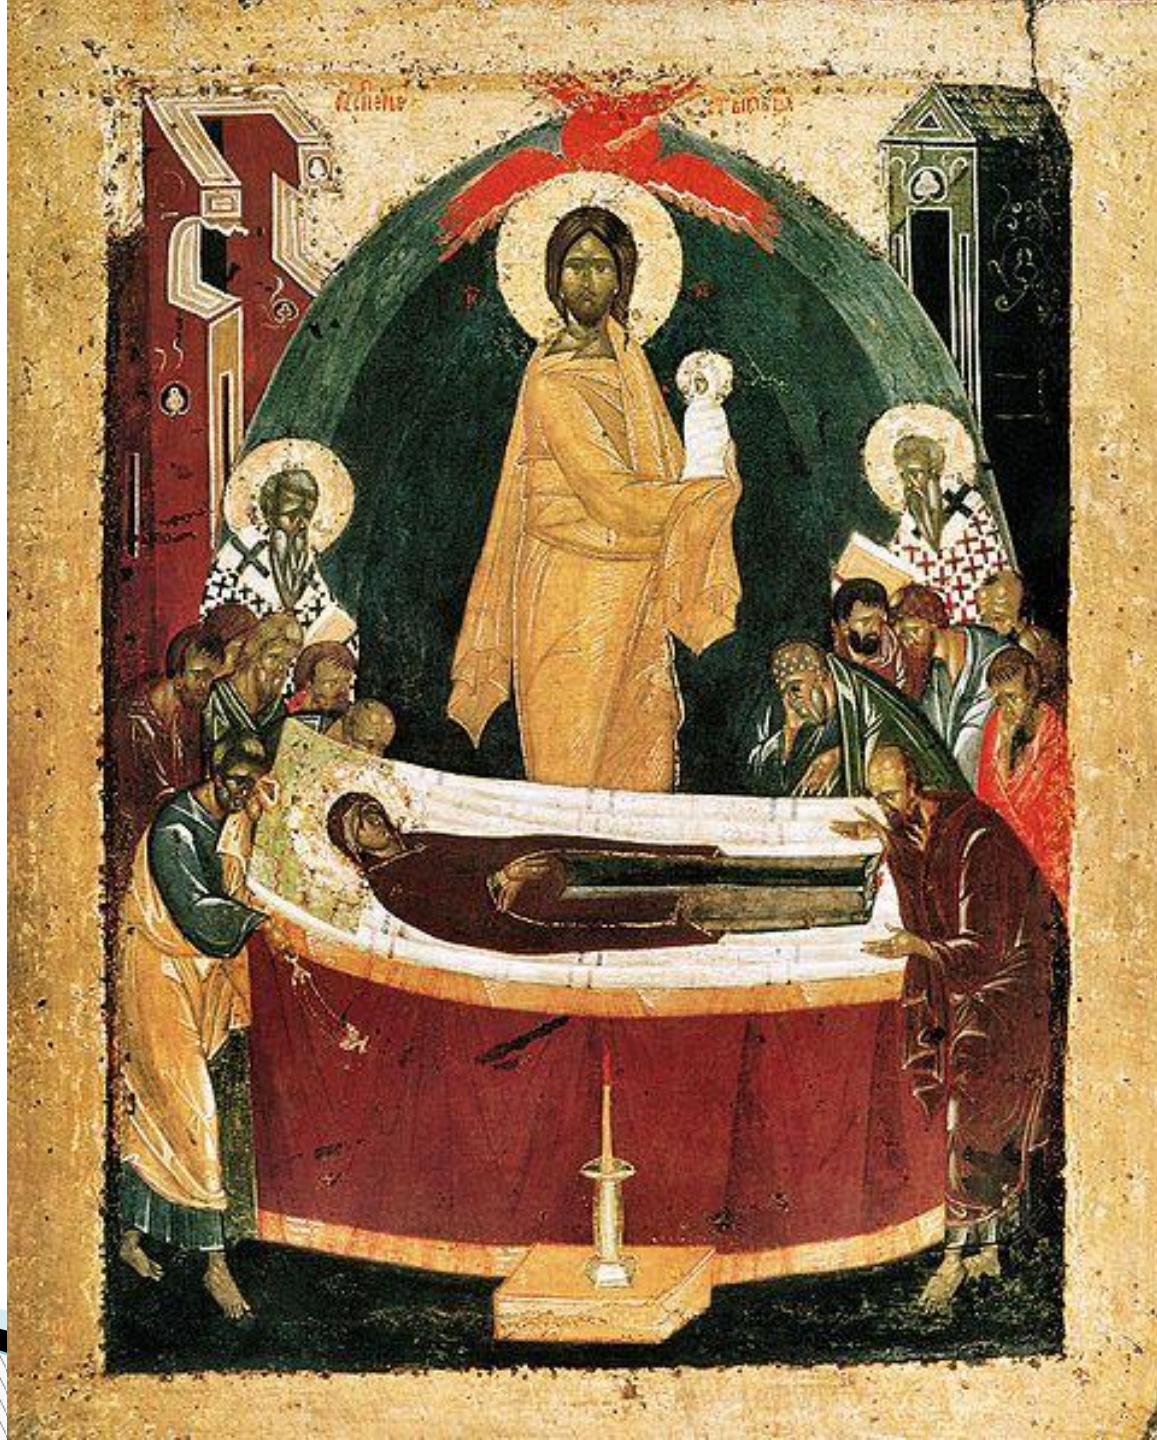

Культура Руси-России (9-17 века)

1

2

3

4

5

6

7

3

The image shows the Church of the Holy Spirit in Moscow, a prime example of Russian Baroque architecture. It features a central tall spire with a golden onion dome, surrounded by several smaller, colorful onion domes in shades of blue, green, and red. The building is constructed from reddish-brown brick with white decorative elements. The sky is blue with some clouds, and there are trees and a street lamp visible in the background.