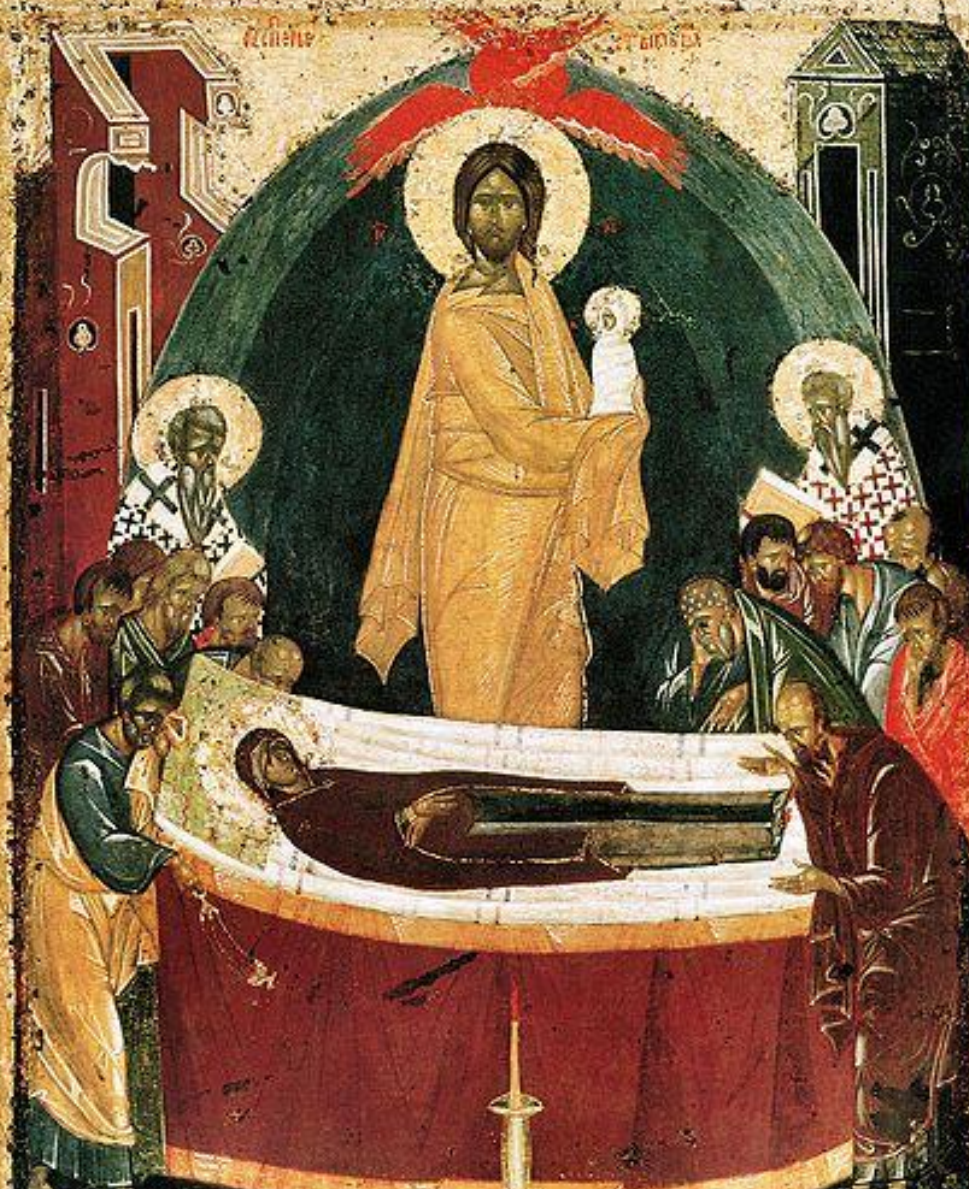

5

Феофан грек. Успение
Богоматери. 1392