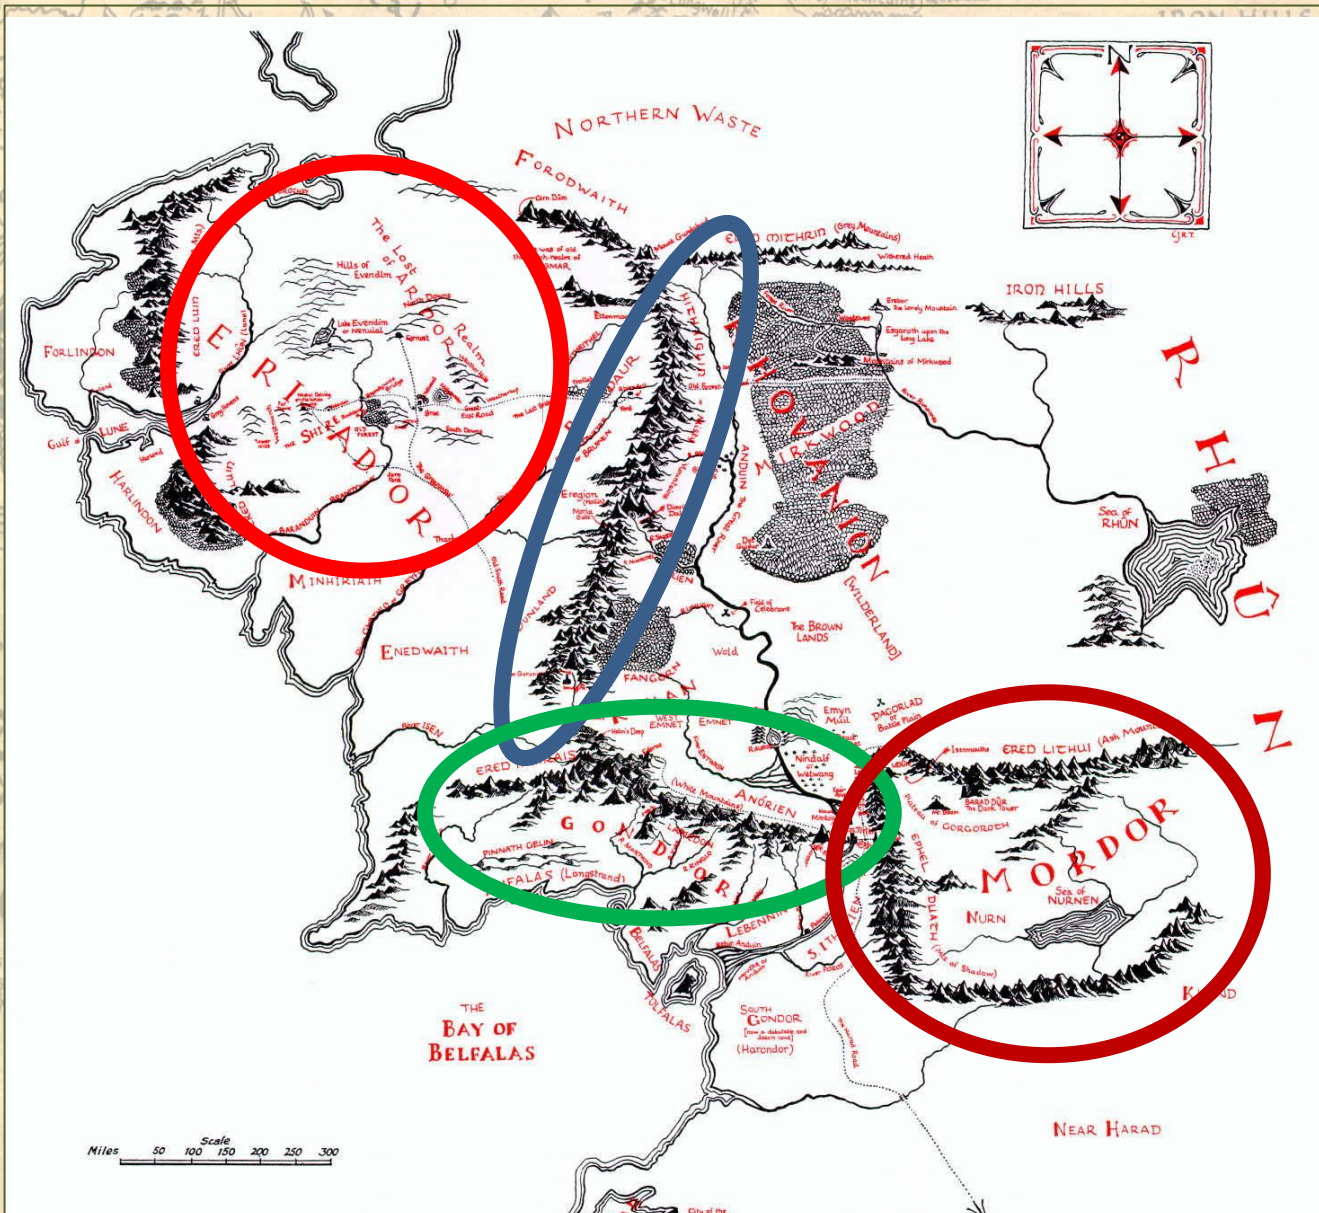

Miles
50 100 150 200

South
Gondor
(now a debatable and
desert land)

100 million years ago

Ender (Middle-earth)
(Region of Everlasting Cold)

Don Daidelos
Ered Englin Ruins of Utumno
Angband
Thangorodrim
Central Highlands
Beland
Bay of Balar
Ered Lulin (Lindon)
Soudriem
Foresta
White Mountains
The Iron Mountains
Gnocarti Mts. of the East
Moriah
The Great Mts. of the West
The Grey Mountains
The Long Mountains
Moriah
The Great Mts. of the East
Hildorien

plain of AMAN
The Pelóri
Hanstovänen
Olamurá
Valestrá
Haelst (Cinn) (Cinn) (Cinn)
Haelst (Far Shore)
Island Ferry
Balegaer (The Sundering Seas)
Bay of Glaáman
Taniquetil
Nyarmentin

South Gondor
(now a debatable and desert land)

Taltalos
Emur

South Gondor
(now a debatable and desert land)

Here was of old the Witch-realm of Angmar

The Realm of Middle Earth

South Gondor
(now a debatable and desert land)

Here was of old the Witch-realm of Angmar

MORDOR

South
Gondor
(now a debatable and
desert land)

The Realm of
Middle Earth

The Realm of
MIDDLE EARTH

Here was of old
the Witch-realm
of Angmar

ERED MITHRIN
Withered Heath

IRON HILLS

Sea of
Rhûn