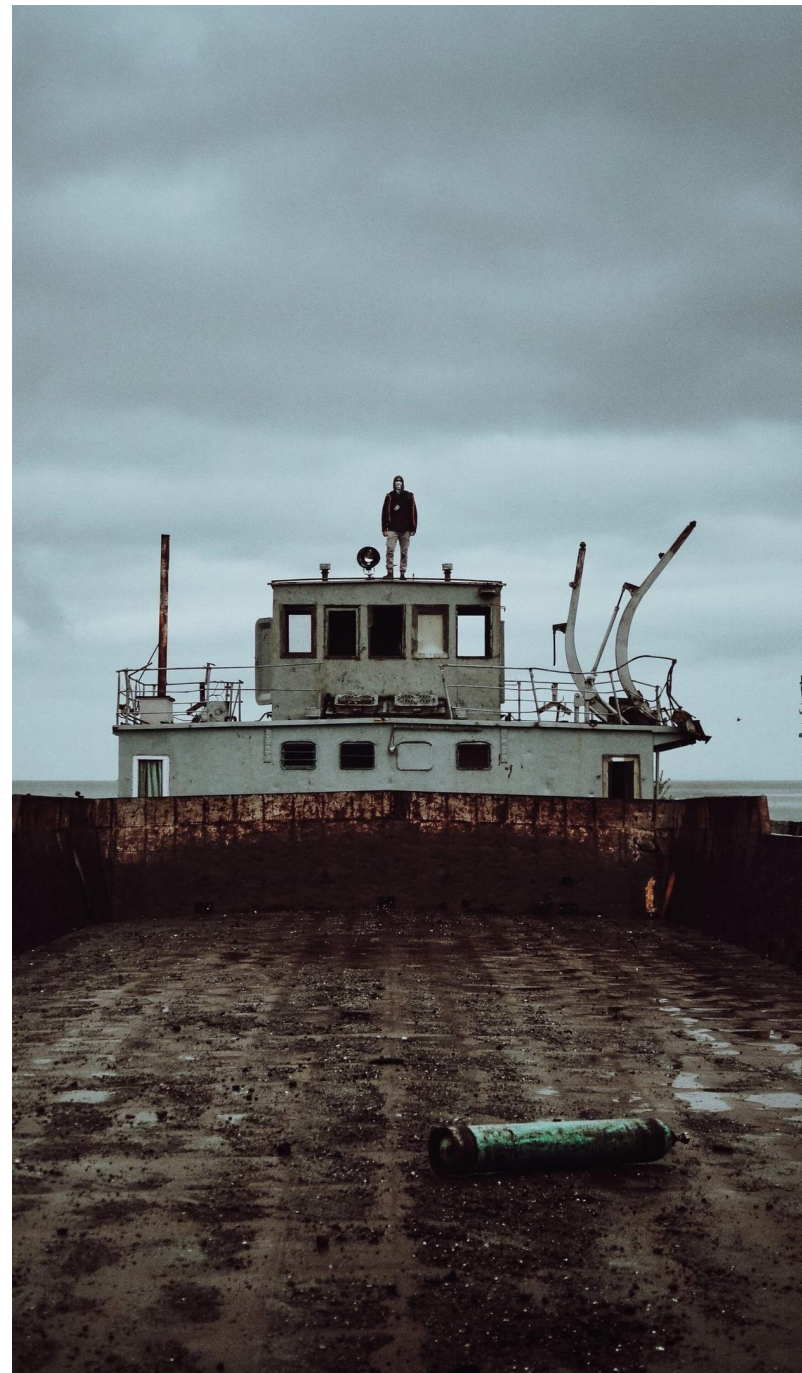

# THE BEGINNING

THE NEXT STEP

FIRST  
PROJECTS

ISTANBUL

LOCKDOWN

香港

VISUAL CULTURE  
SONY A37  
ISO: 100 F/1.8 1/1000

LIFESTYLE