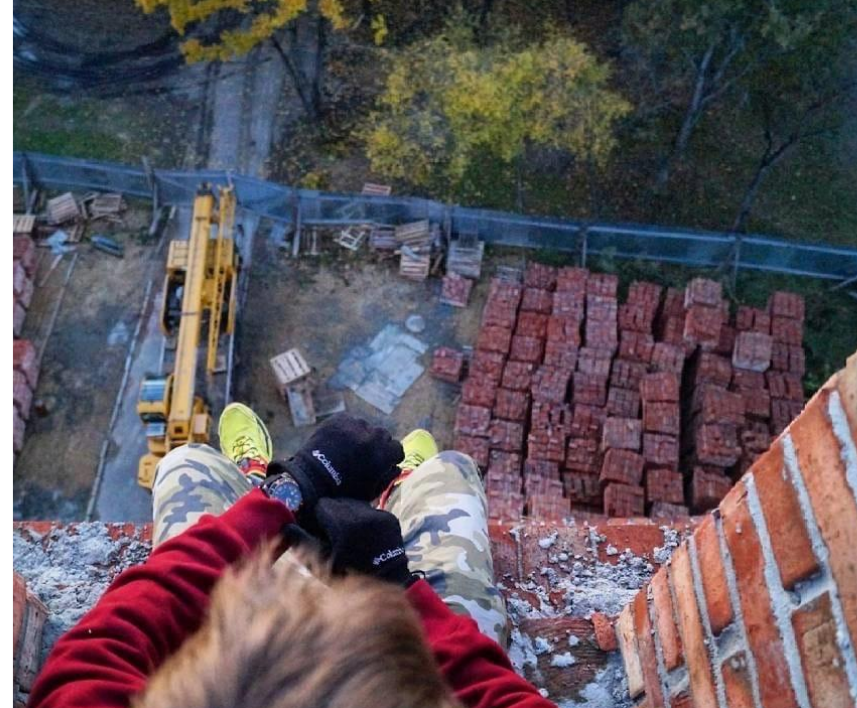

# THE BEGINNING

THE NEXT STEP

FIRST  
PROJECTS

ISTANBUL

LOCKDOWN

香港

VISUAL CULTURE  
SONY A37  
ISO: 100 F/1.8 1/1000

LIFESTYLE