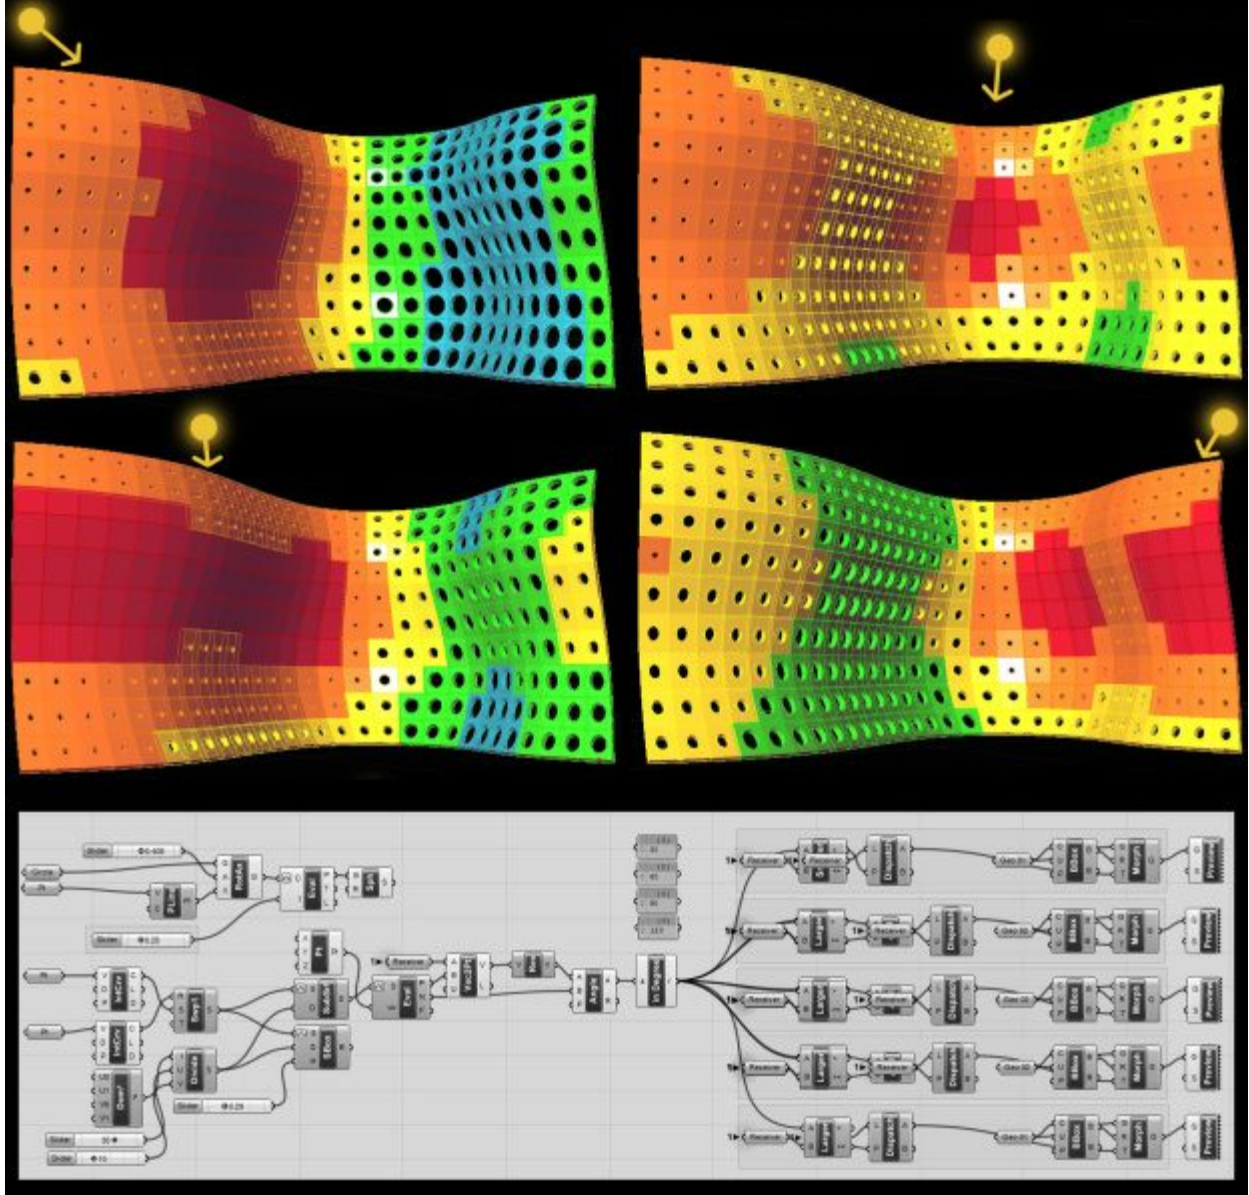

Params Math Sets Vector Curve Surface Mesh Intersect X-Form

Analysis Freeform Primitive Util

100% 0.001:1 Cluster

Autosave complete (7 seconds ago) 0.8.0001

Layers - All Layers

Name	Color	Visible
Default	Black	Checked
Layer 01	Red	Checked
Layer 02	Blue	Checked
Layer 03	Green	Checked
Layer 04	Yellow	Checked
Layer 05	White	Checked

Perspective 1534
777
Persp...
50.0
-981781.768
-497325.740
646579.398
Place...
159846.362
-322646.928
-165113.578
Place...
(none)
[]
[x]
[x]

David Del Valle