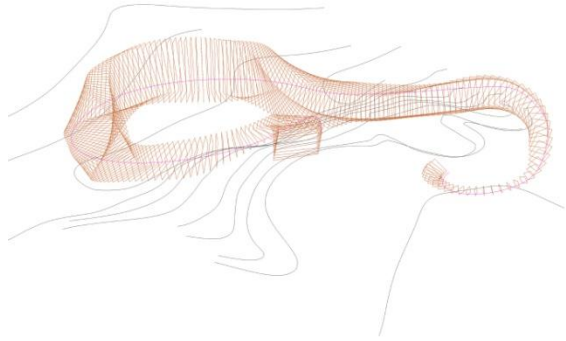

Perspective 1534
777
Persp...
50.0
-981781.768
-497325.740
646579.398
Place...
159846.362
-322646.928
-165113.578
Place...
(none)

Grasshopper - для лофта тела

File Edit View Arrange Solution Window Help

Params Math Sets Vector Curve Surface Mesh Intersect X-Form

Analysis Freeform Primitive Util

100% 0.001:1 Cluster

Autosave complete (7 seconds ago) 0.8.0001

Layers - All Layers

Name	Color	Visible
Default	Black	Checked
Layer 01	Red	Checked
Layer 02	Blue	Checked
Layer 03	Green	Checked
Layer 04	Yellow	Checked
Layer 05	White	Checked

Perspective 1534
777
Persp...
50.0
-981781.768
-497325.740
646579.398
Place...
159846.362
-322646.928
-165113.578
Place...
(none)
[]
[x]
[x]

David Del Valle