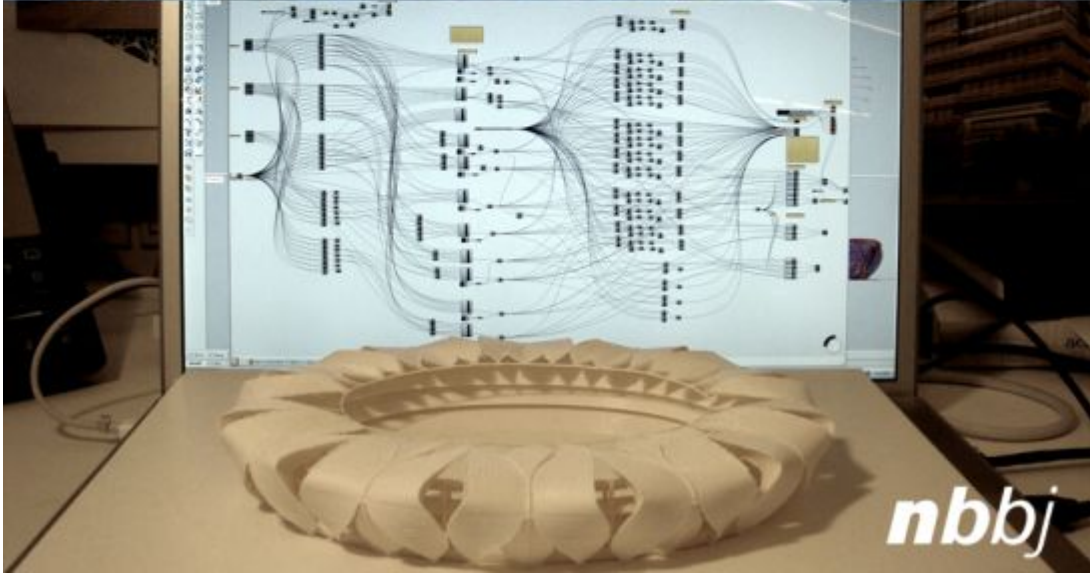

Params Math Sets Vector Curve Surface Mesh Intersect X-Form

Analysis Freeform Primitive Util

100% 0.001:1 Cluster

Autosave complete (7 seconds ago) 0.8.0001

Layers - All Layers

Name	Color	Visible
Default	Black	Checked
Layer 01	Red	Checked
Layer 02	Blue	Checked
Layer 03	Green	Checked
Layer 04	Yellow	Checked
Layer 05	White	Checked

Perspective 1534
777
Persp...
50.0
-981781.768
-497325.740
646579.398
Place...
159846.362
-322646.928
-165113.578
Place...
(none)
[]
[x]
[x]

David Del Valle