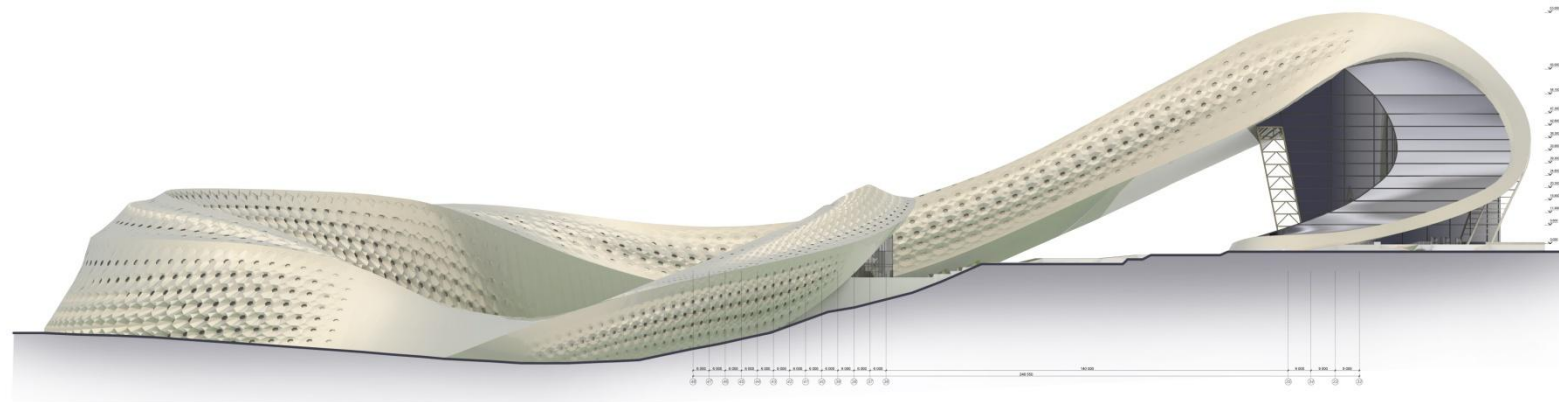

Params Math Sets Vector Curve Surface Mesh Intersect X-Form

Analysis Freeform Primitive Util

100% 0.001:1 Cluster

Autosave complete (7 seconds ago) 0.8.0001

Layers - All Layers

Name	Color	Visible
Default	Black	Checked
Layer 01	Red	Checked
Layer 02	Blue	Checked
Layer 03	Green	Checked
Layer 04	Yellow	Checked
Layer 05	White	Checked

Perspective 1534
777
Persp...
50.0
-981781.768
-497325.740
646579.398
Place...
159846.362
-322646.928
-165113.578
Place...
(none)
[]
[x]
[x]

David Del Valle