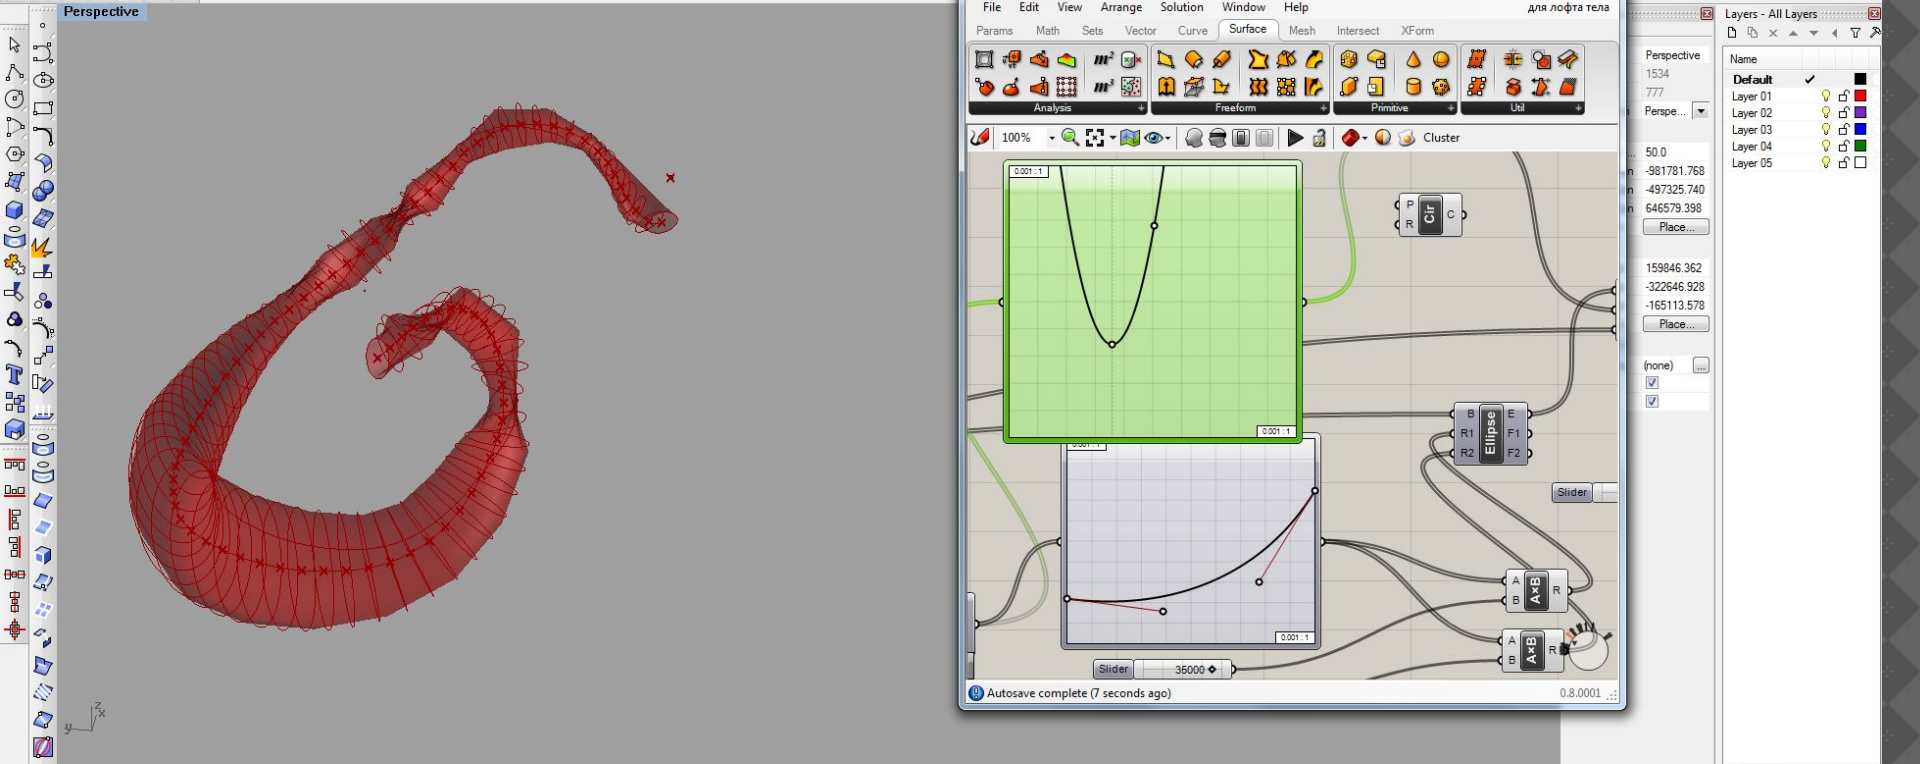

Analysis Freeform Primitive Util

100% Cluster

Autosave complete (4 seconds ago) 0.8.0001

Layers - All Layers

Name	Color	Visible
Default	Black	Checked
Layer 01	Red	Checked
Layer 02	Green	Checked
Layer 03	Blue	Checked
Layer 04	Yellow	Checked
Layer 05	White	Checked

Perspective 1534
777
Persp...
50.0
-981781.768
-497325.740
646579.398
Place...
159846.362
-322646.928
-165113.578
Place...
(none)

Grasshopper - для лофта тела

File Edit View Arrange Solution Window Help

Params Math Sets Vector Curve Surface Mesh Intersect X-Form

Analysis Freeform Primitive Util

100% 0.001:1 Cluster

Autosave complete (7 seconds ago) 0.8.0001

Layers - All Layers

Name	Color	Visible
Default	Black	Checked
Layer 01	Red	Checked
Layer 02	Blue	Checked
Layer 03	Green	Checked
Layer 04	Yellow	Checked
Layer 05	White	Checked