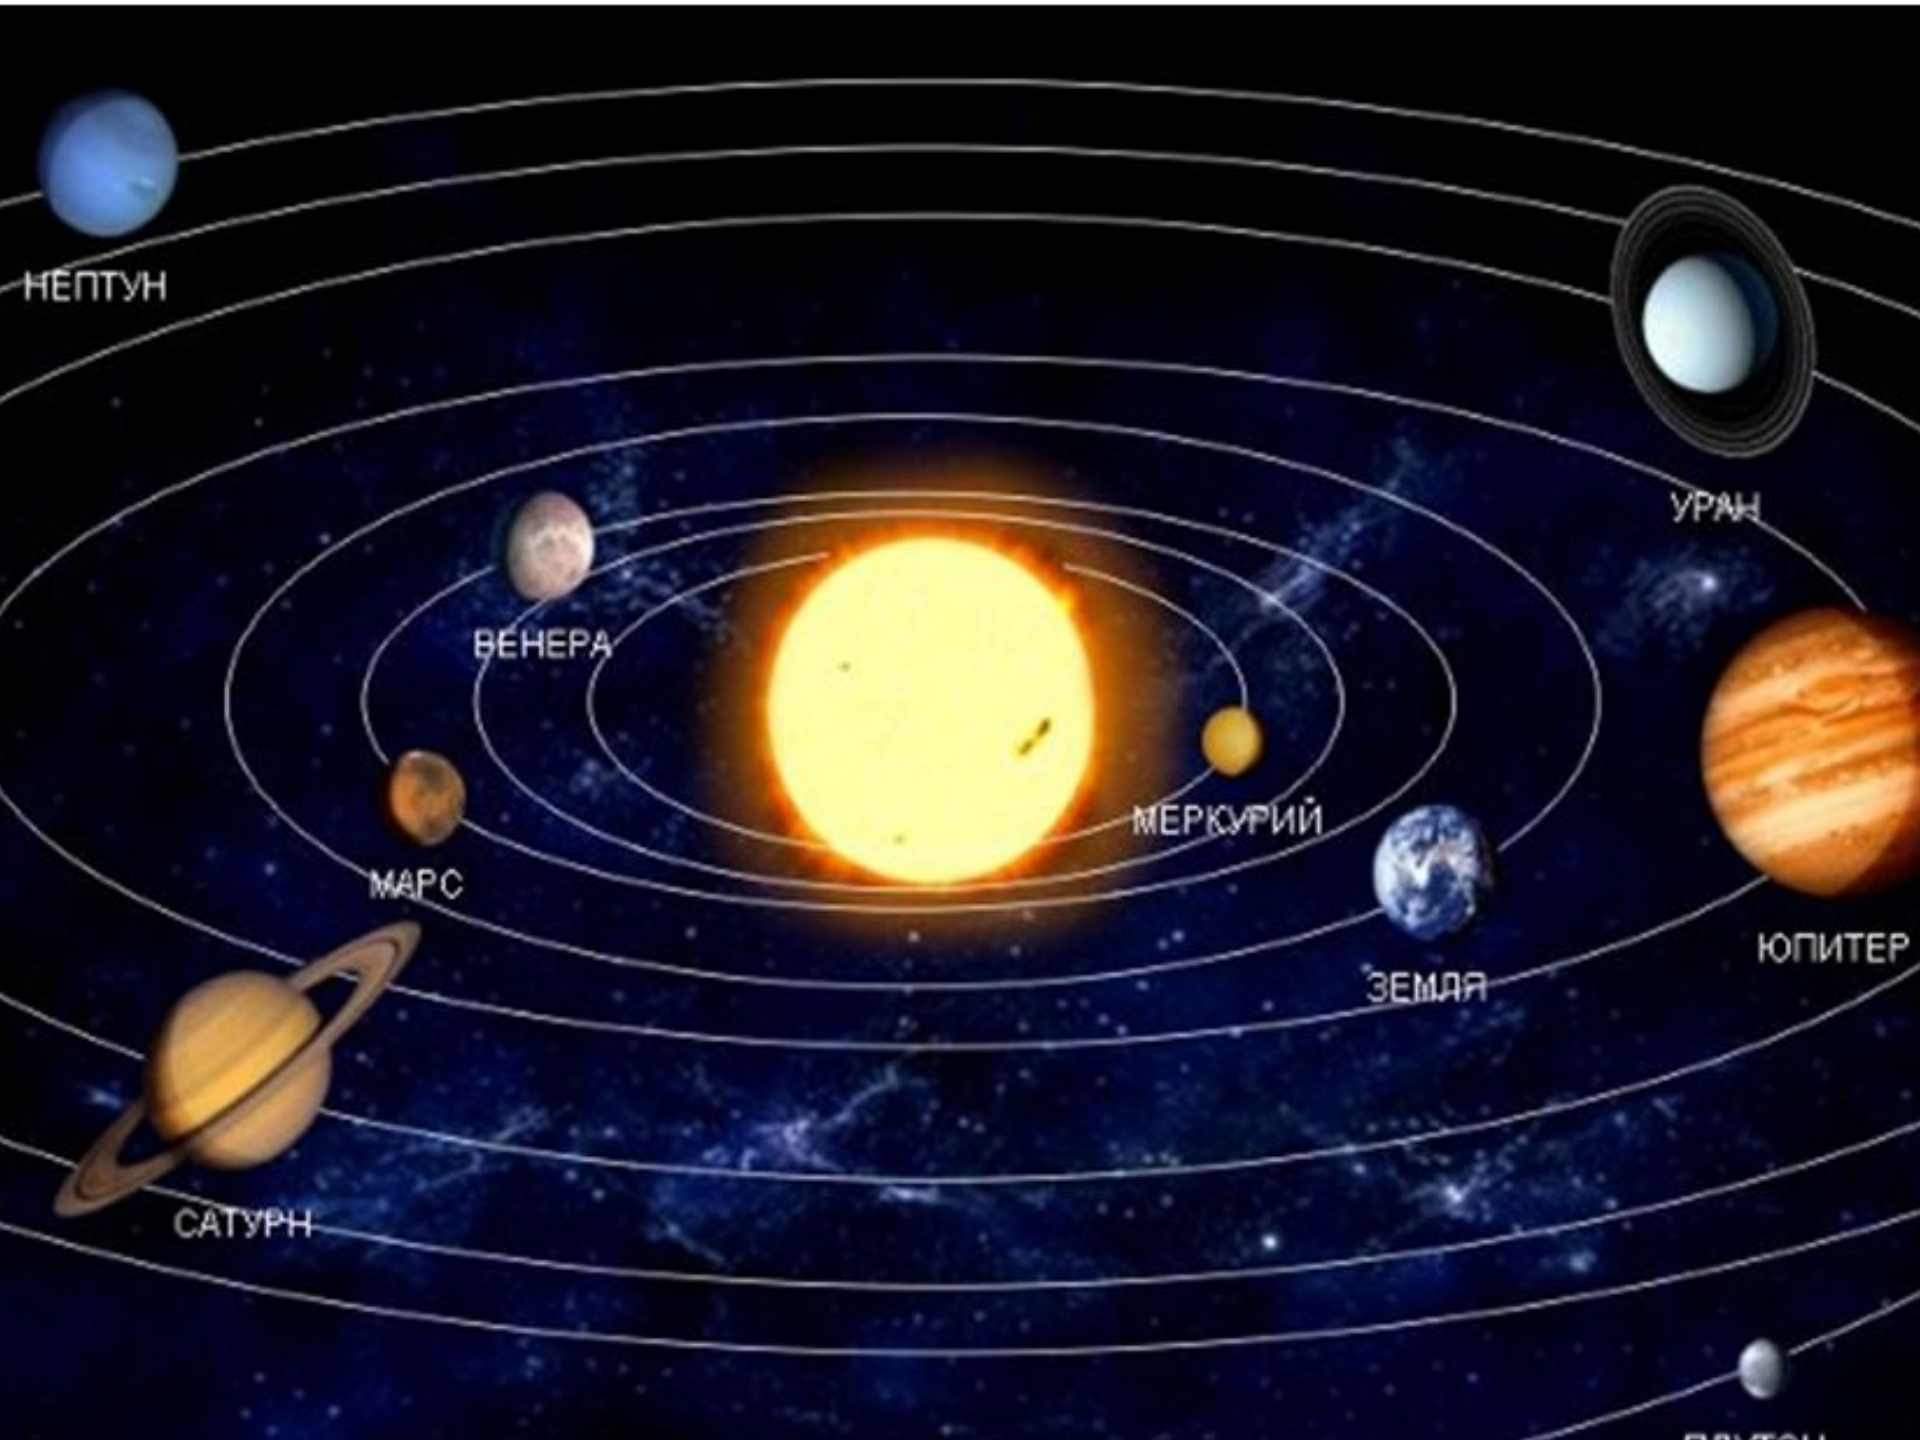

A cosmic background featuring a deep blue space filled with stars and nebulae. Two Earths are visible: one in the upper left and another in the lower right, both showing the blue and white patterns of the planet's surface. The text is centered in the middle of the image.

*Космическое
путешествие*

НЕПТУН

УРАН

ВЕНЕРА

МЕРКУРИЙ

МАРС

ЗЕМЛЯ

ЮПИТЕР

САТУРН

ПЛУТОН