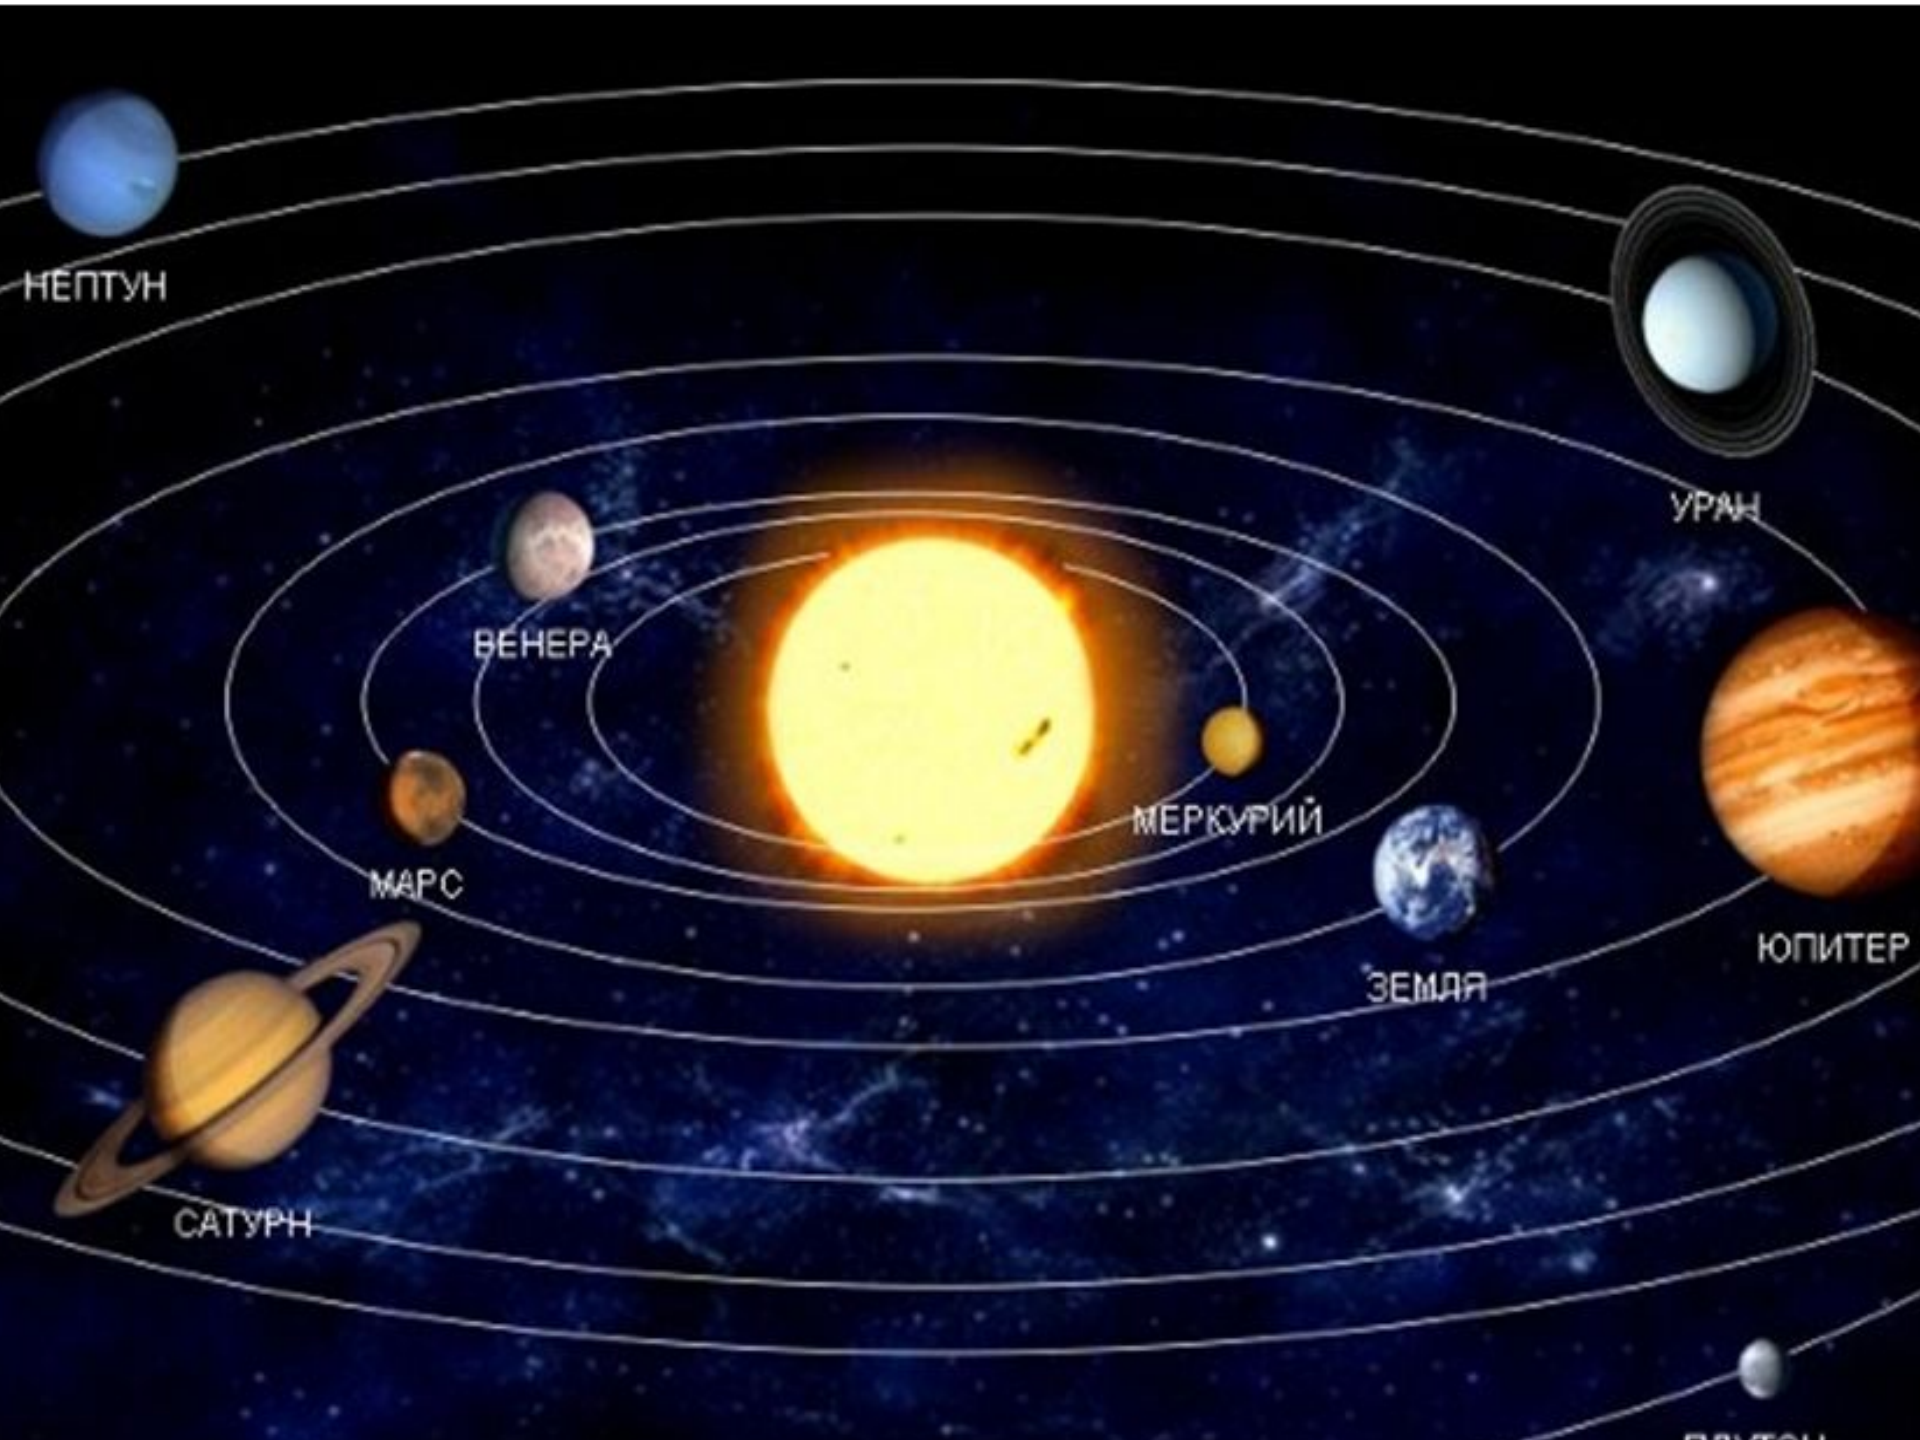

A cosmic-themed background featuring a blue-tinted space scene. In the upper left, a full moon is visible. In the lower right, the curved horizon of the Earth is shown. The background is filled with a dense field of stars and a nebula. The title text is centered in the middle of the image.

*Космическое
путешествие*

НЕПТУН

УРАН

ВЕНЕРА

МЕРКУРИЙ

МАРС

ЗЕМЛЯ

ЮПИТЕР

САТУРН

ПЛУТОН