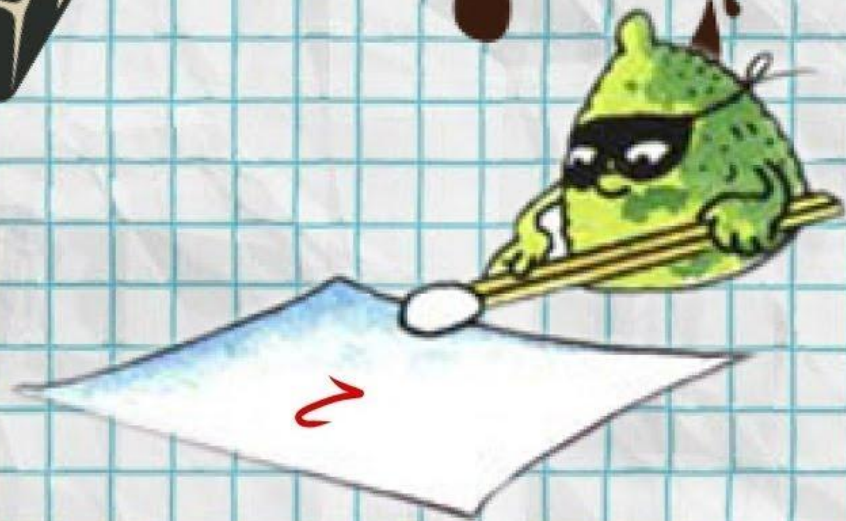

УДИВЛЕНИЕ

**1 СЕНТЯБРЯ  
ДЕНЬ ЗНАНИЙ**

Замечание!

2

кү.

A dark teal circle is centered on a white background. Inside the circle, the text "В ТИШИНЕ" is written in a bold, white, sans-serif font. Below it, the word "МУЗЕЙ" is written in a smaller, white, sans-serif font with wide letter spacing.