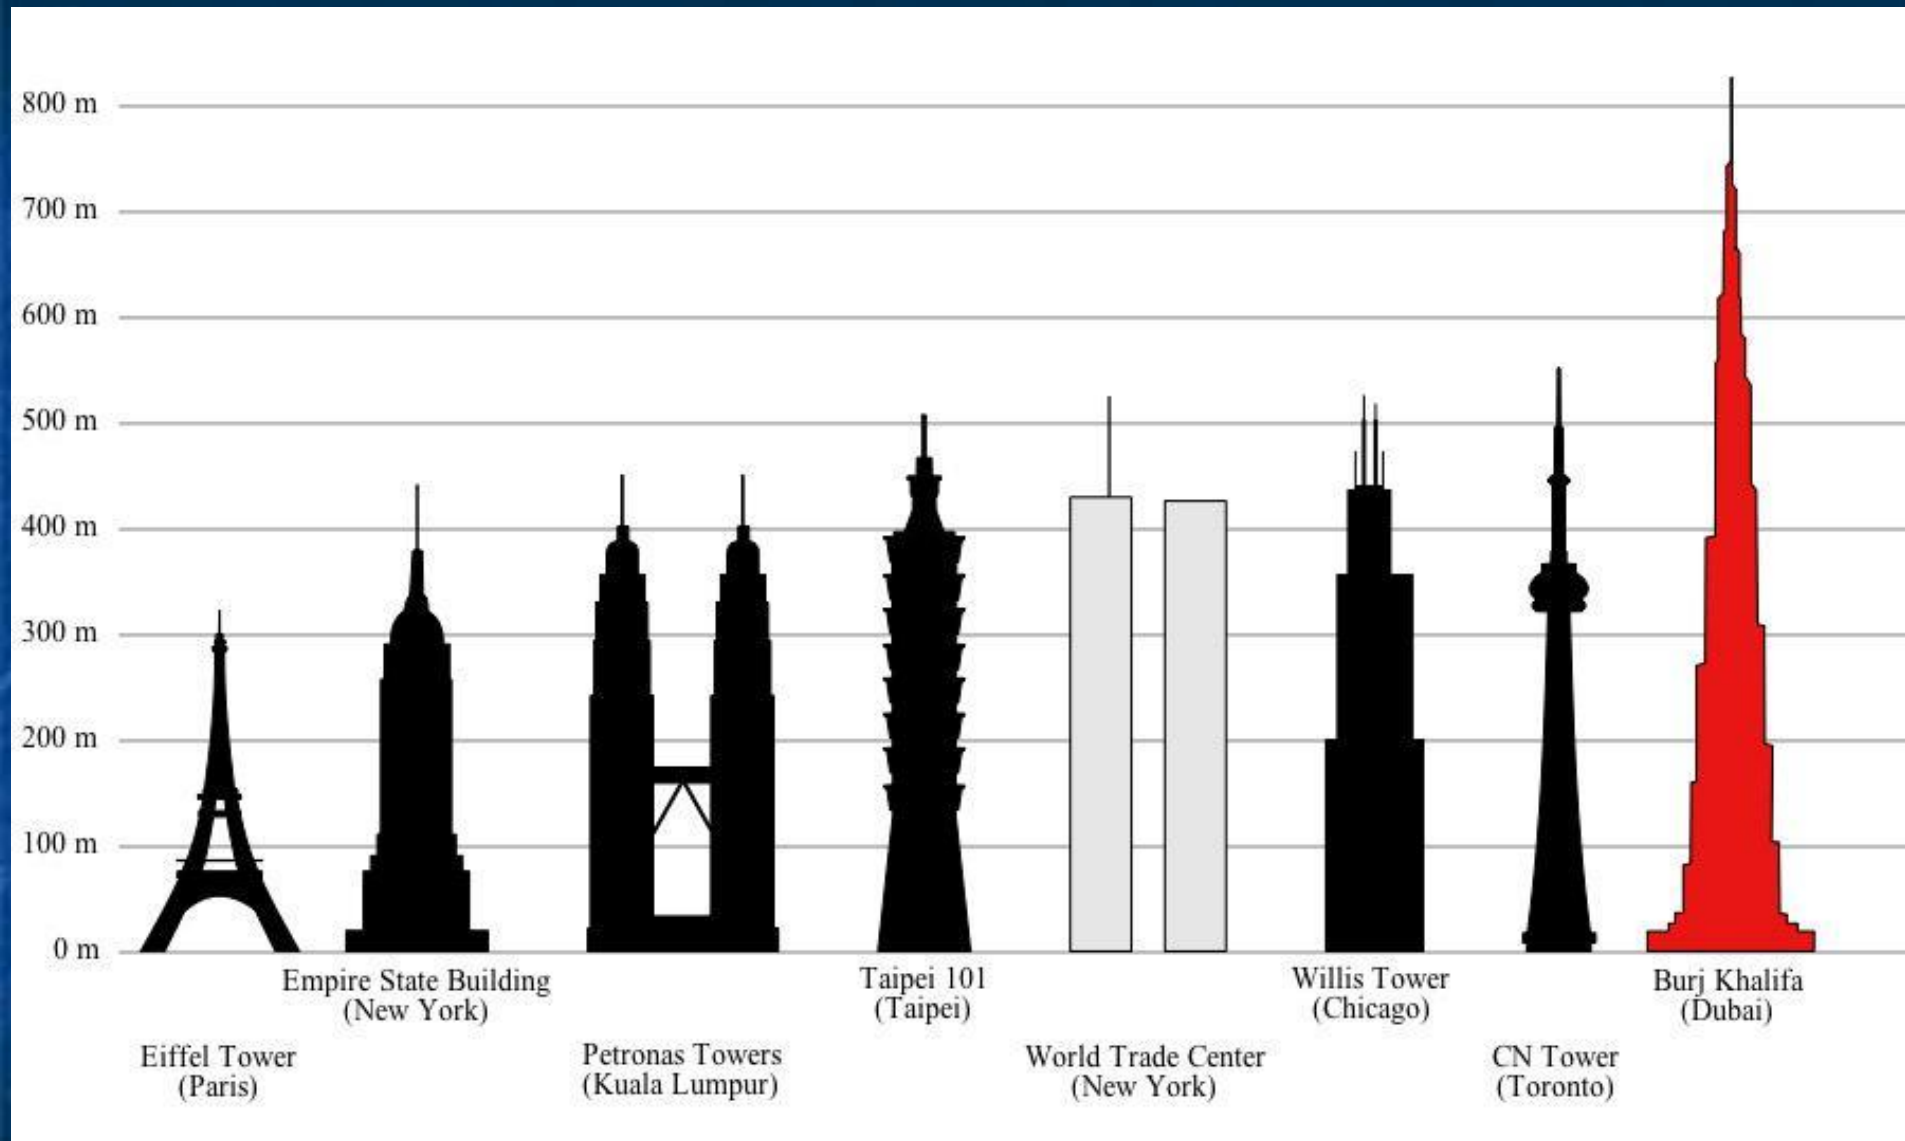

Empire State Building

**Landmark
skyscraper**

Location

EMPIRE STATE

ALGER H. CRITCHFIELD
ARCHITECT
JACKSON L. LORIE
ENGINEER
BUILT BY THE
EMPIRE STATE BUILDING CORPORATION
INCORPORATED IN NEW YORK
UNDER THE SUPERVISION OF
THE BOARD OF SUPERVISORS
OF THE STATE OF NEW YORK
AND THE BOARD OF SUPERVISORS
OF THE CITY OF NEW YORK
ERECTED BY THE
EMPIRE STATE BUILDING CORPORATION
INCORPORATED IN NEW YORK
UNDER THE SUPERVISION OF
THE BOARD OF SUPERVISORS
OF THE STATE OF NEW YORK
AND THE BOARD OF SUPERVISORS
OF THE CITY OF NEW YORK

on Our
ance
struction

Observatory
tickets
this way

construction

BUGAGA

W&H
PROPERTIES

**To 86th Floor
Observatory**

EMERIT
STATE
BUILDING
OBSERVATORY

large broadcast tower