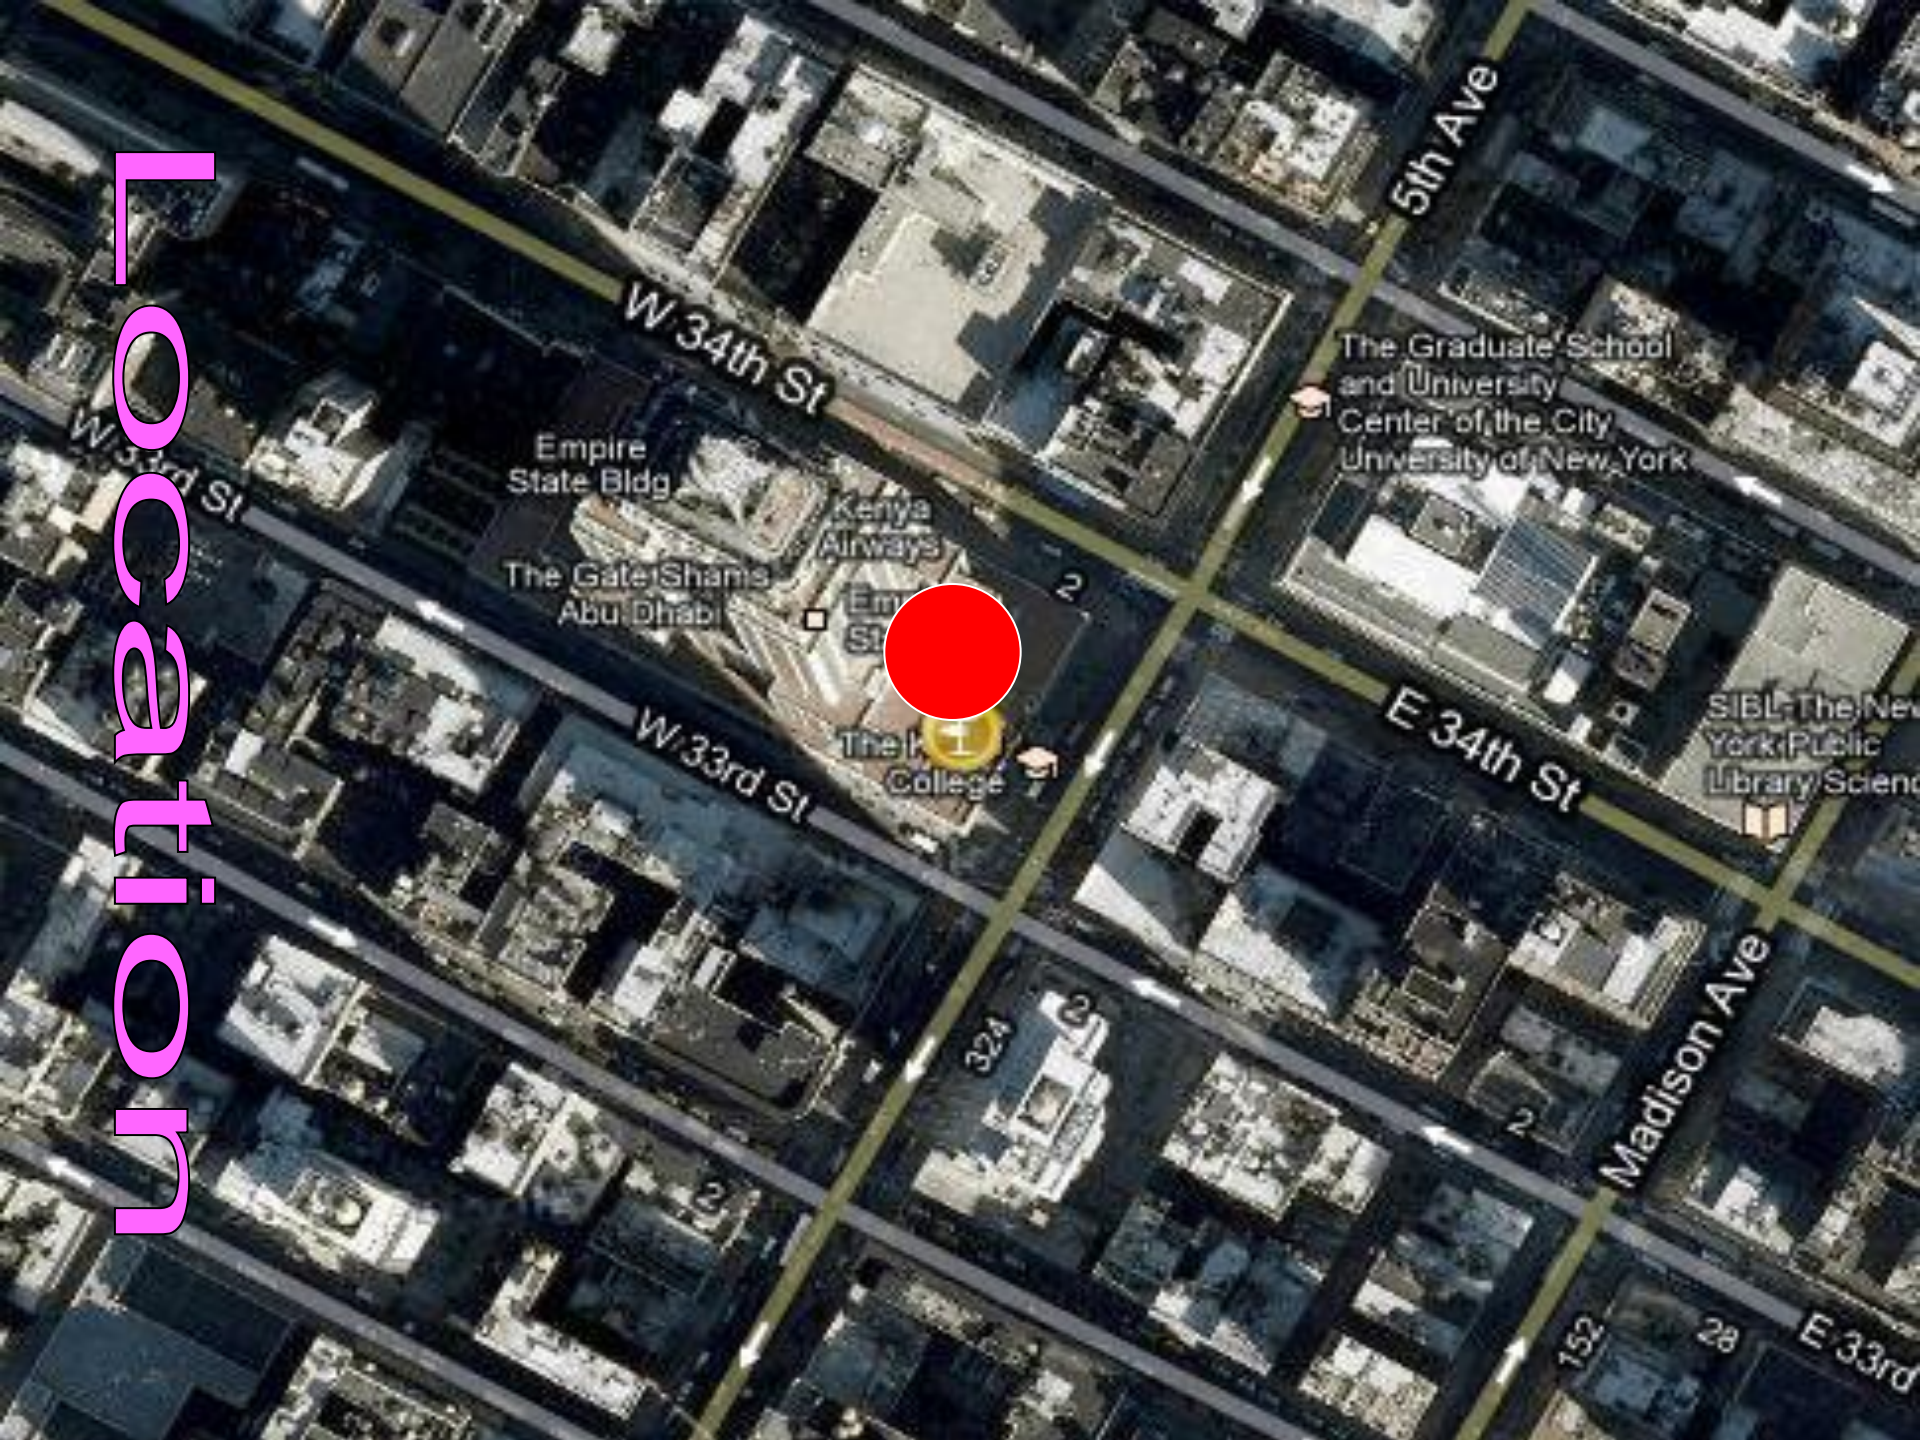

Empire State Building

**Landmark
skyscraper**

Location

EMPIRE STATE

ALGER H. CRITCHFIELD
ARCHITECT
JACKSON L. LORIE
ENGINEER
BUILT BY THE
EMPIRE STATE BUILDING CORPORATION
INCORPORATED IN NEW YORK
UNDER THE SUPERVISION OF
THE BOARD OF SUPERVISORS
OF THE STATE OF NEW YORK
AND THE BOARD OF SUPERVISORS
OF THE CITY OF NEW YORK
ERECTED BY THE
EMPIRE STATE BUILDING CORPORATION
INCORPORATED IN NEW YORK
UNDER THE SUPERVISION OF
THE BOARD OF SUPERVISORS
OF THE STATE OF NEW YORK
AND THE BOARD OF SUPERVISORS
OF THE CITY OF NEW YORK

on Our
ance
struction

Observatory
tickets
this way

construction

BUGAGA

W&H
PROPERTIES

**To 86th Floor
Observatory**

EMERIT
STATE
BUILDING
OBSERVATORY

large broadcast tower