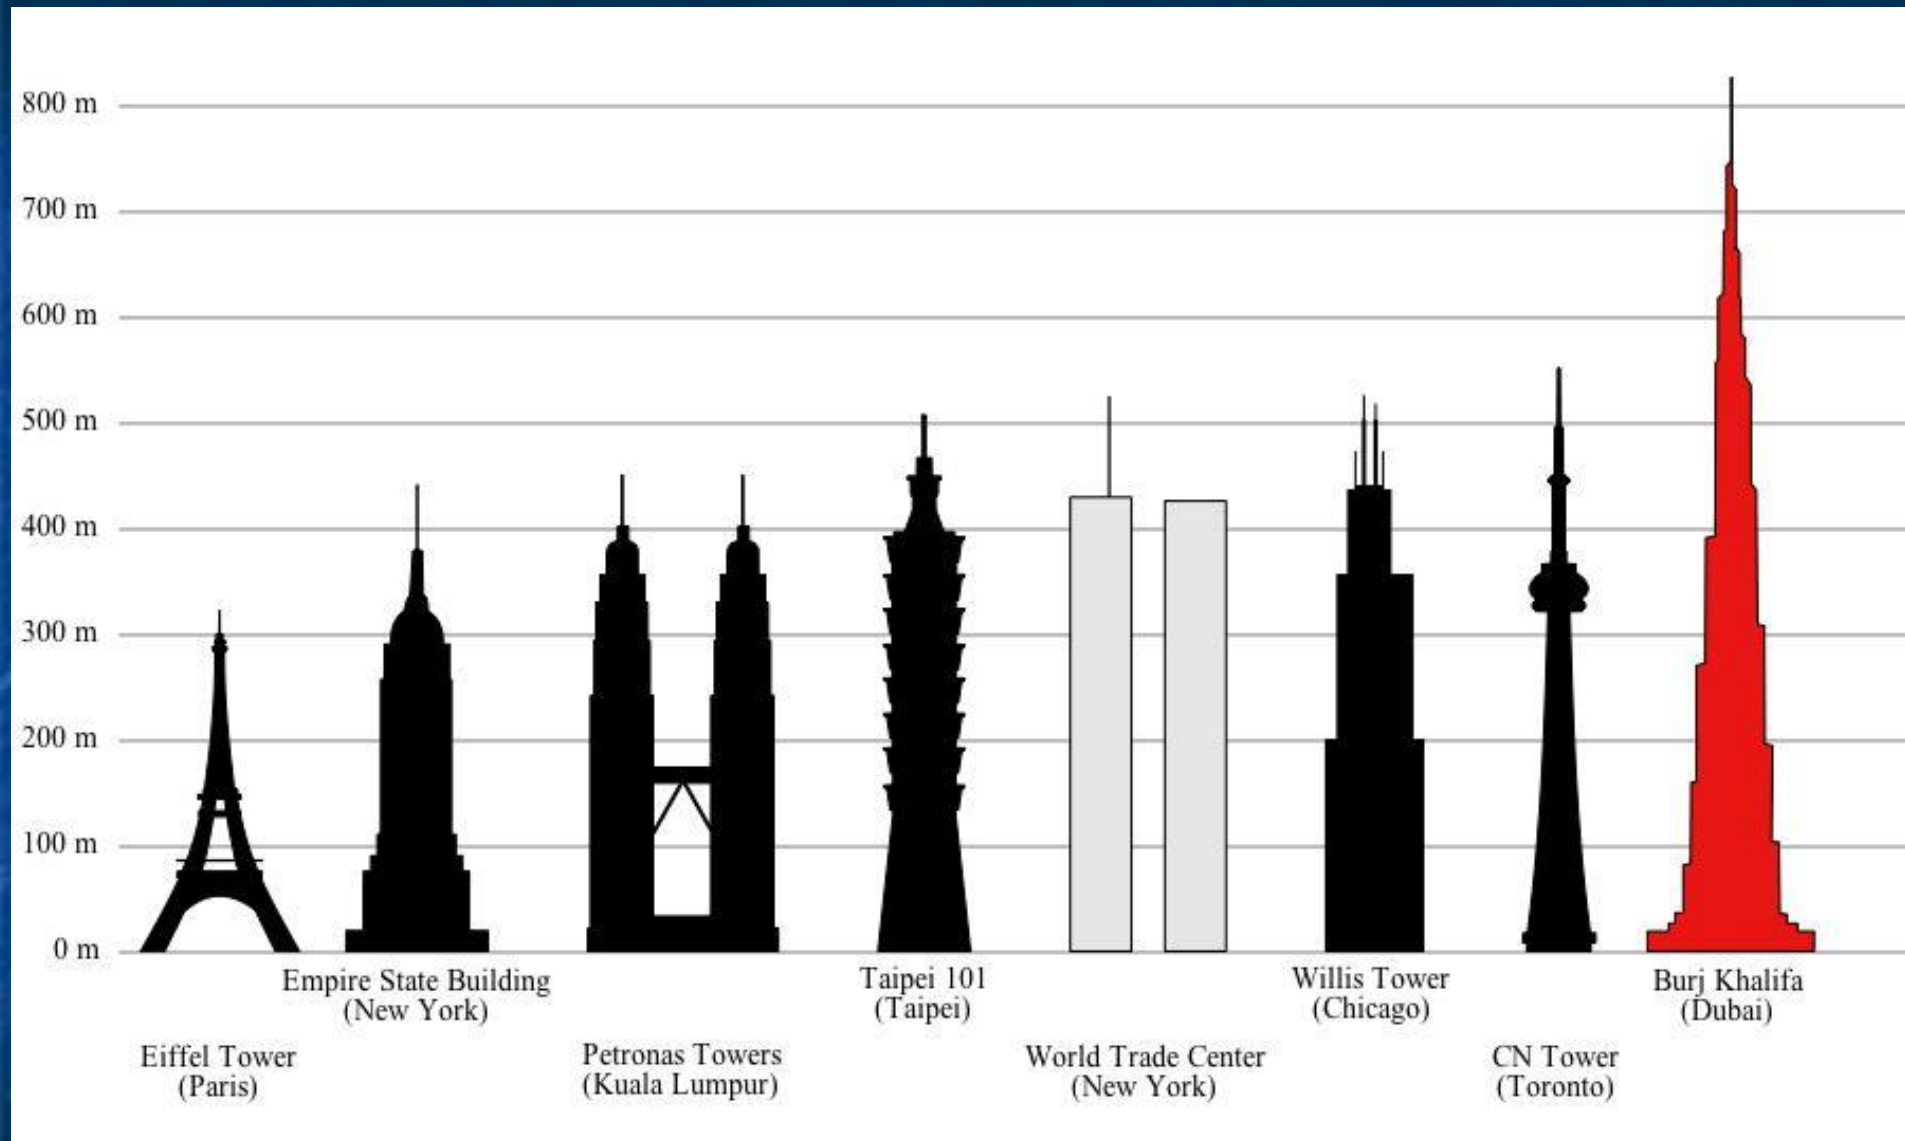

Empire State Building

**Landmark
skyscraper**

Location

on Our
ance
struction

construction

BUGAGA

W&H
PROPERTIES

**To 86th Floor
Observatory**

EMILE
STATE
ELEVATOR
CONSERVATORY

large broadcast tower