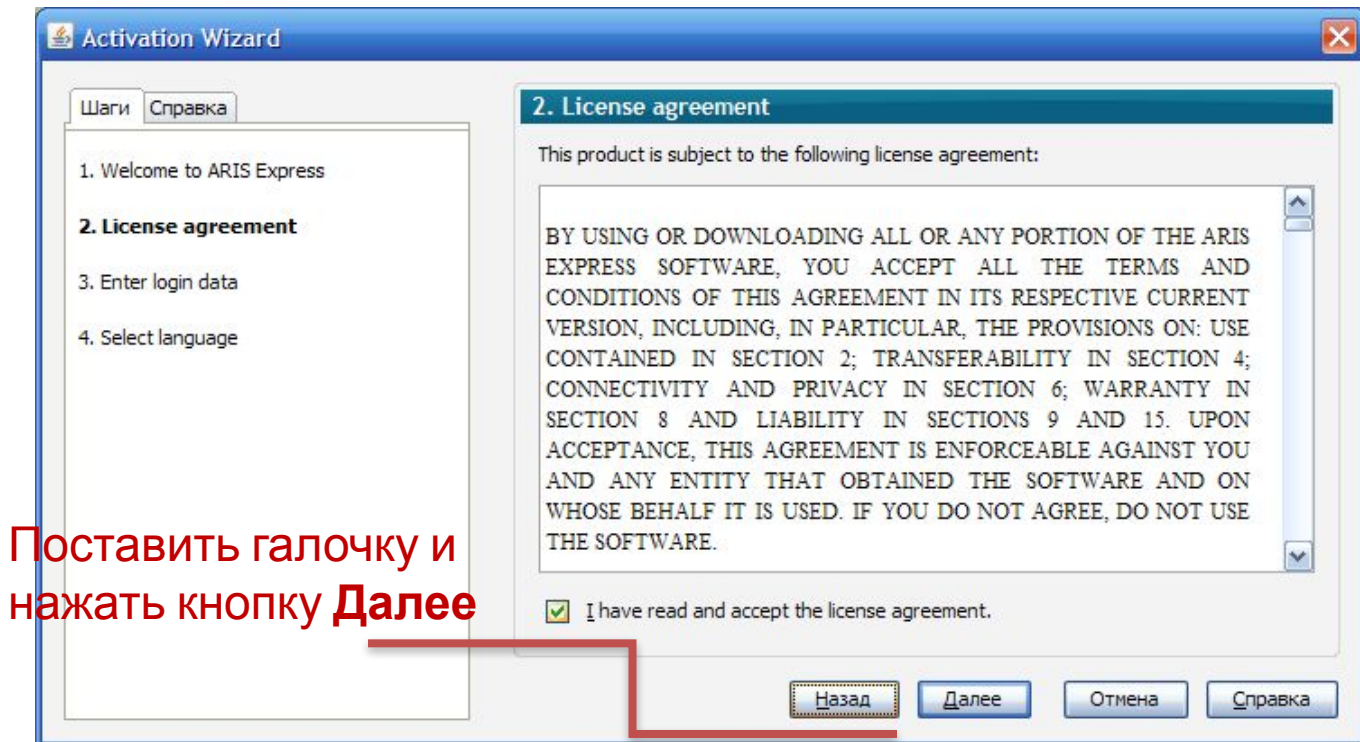

Установка ARIS Express (2)

На второй странице, показанной ниже, вы принимаете лицензионное соглашение на ARIS Express. Вы можете пользоваться ARIS Express, только если примете соглашения, отметив нижнюю ячейку. Затем нажмите кнопку «Next». Переходим к следующему шагу.