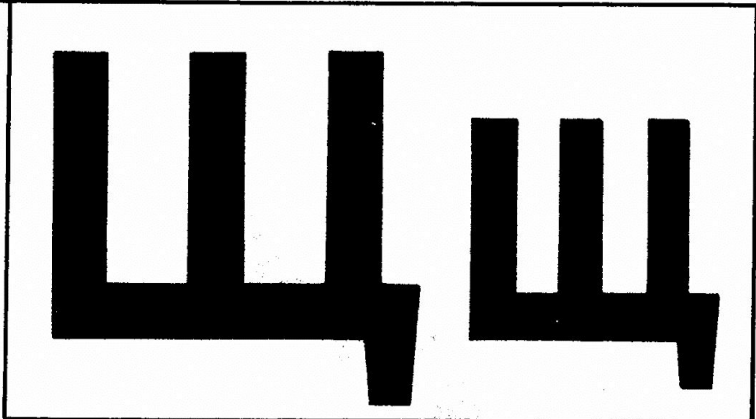

W

w

Handwritten cursive letters 'm' and 'n' on a four-line grid. A red starburst icon is placed at the top of the first 'm' stroke, indicating the starting point for writing.

21

u y

W

b

b