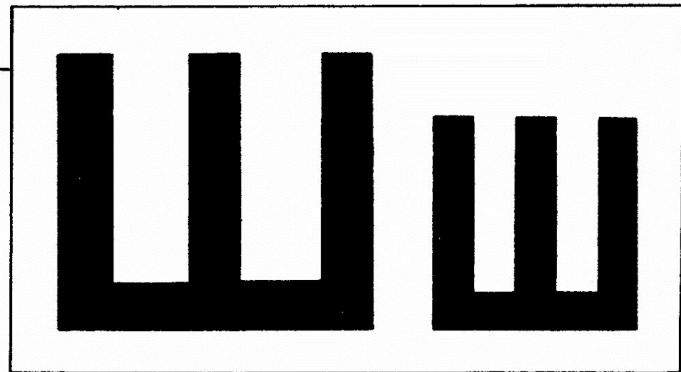

Ц ц

Uy

Handwritten cursive letter 'y' on a four-line grid. A red starburst icon is placed at the top of the letter to indicate the starting point of the stroke.

44

4

4

7

Handwritten cursive letter 'y' on a four-line grid. A red starburst marks the starting point at the top line.