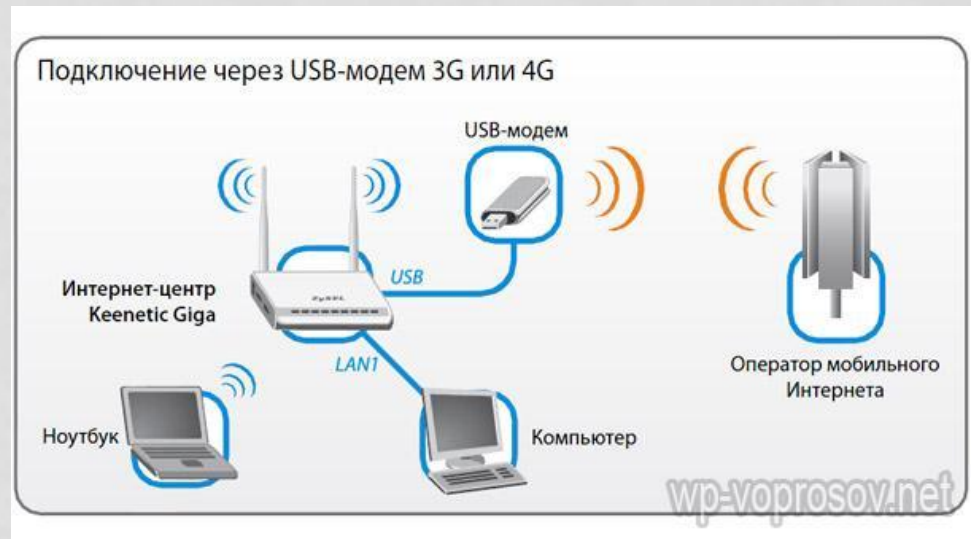

MODEM#

KABDARKHMAN TILEK

WHAT IS THE MODEM?

MODEM (FROM "MODULATOR-DEMODULATOR") IS A INFORMATION TRANSFER UNIT FROM ONE COMPUTER TO ANOTHER THROUGH THE USE OF TELEPHONE LINES. IT CONVERTS THE DIGITAL STREAM OF INFORMATION COMING FROM ONE COMPUTER TO ANALOG SIGNAL AUDIBLE TO THE HUMAN EAR AND THE ABILITY TO TRANSMIT TELEPHONE LINES. AND VICE VERSA. IN FACT, THIS DEFINITION IS RELEVANT ONLY TO THE SIMPLE, ANALOG MODEL.

ITS WORKING PRINCIPLE

Minimum speed Internet - 28 800 bit / s. V.90 protocol theoretically allows you to work at a speed of 57 600 bit / s, but the reality does not justify a theory.

USB MODEM

4G

3G

Внешний usb-модем