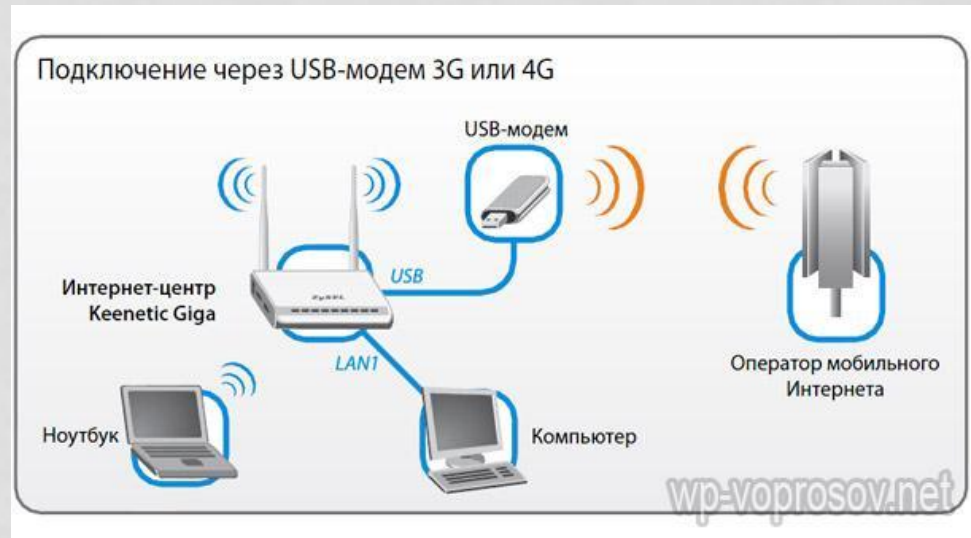

MODEM#

KABDARKHMAN TILEK

WHAT IS THE MODEM?

MODEM (FROM "MODULATOR-DEMODULATOR") IS A INFORMATION TRANSFER UNIT FROM ONE COMPUTER TO ANOTHER THROUGH THE USE OF TELEPHONE LINES. IT CONVERTS THE DIGITAL STREAM OF INFORMATION COMING FROM ONE COMPUTER TO ANALOG SIGNAL AUDIBLE TO THE HUMAN EAR AND THE ABILITY TO TRANSMIT TELEPHONE LINES. AND VICE VERSA. IN FACT, THIS DEFINITION IS RELEVANT ONLY TO THE SIMPLE, ANALOG MODEL.

ITS WORKING PRINCIPLE

Minimum speed Internet - 28 800 bit / s. V.90 protocol theoretically allows you to work at a speed of 57 600 bit / s, but the reality does not justify a theory.

USB MODEM

4G

3G

WHY DO WE NEED THE INTERNET?