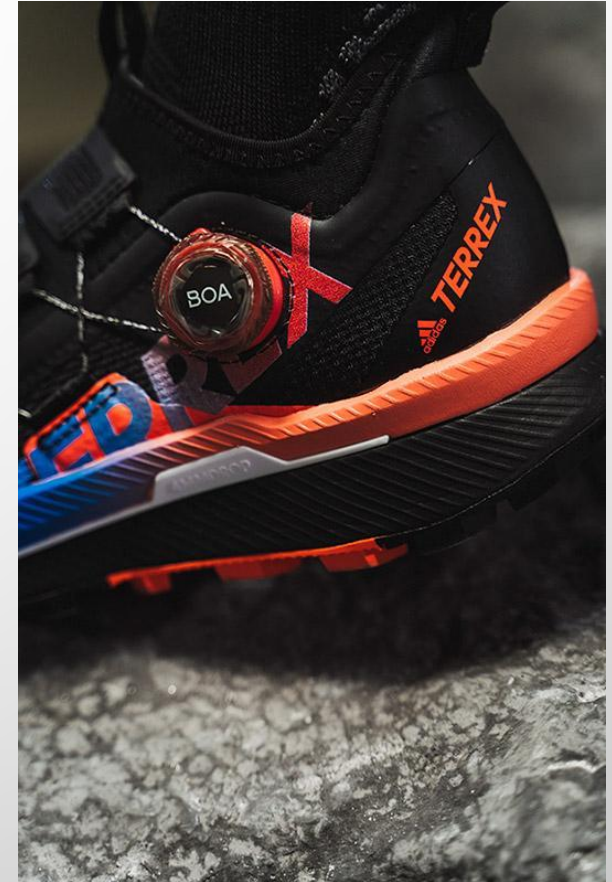

The background features a light gray gradient with several realistic water droplets of various sizes scattered across the surface. The droplets have highlights and shadows, giving them a three-dimensional appearance. The text is centered in the middle of the frame.

Топовые технологии

ULTRA

для длинных дистанций

FLOW

для средних дистанций
с перепадами высот

БАЗОВЫЕ МОДЕЛИ

TERREX AGRAVIC PRO
200

TERREX AGRAVIC
FLOW 2 GTX
160

TERREX AGRAVIC
FLOW 2
140

TRACEROCKER 2 GTX
100

TRACEROCKER 2
80

TERREX SPEED
FLOW
120

TERREX SPEED
ULTRA
180

TERREX TWO
FLOW
130

TERREX TWO ULTRA
PRIMEBLUE
180

TERREX
SOULSTRIDE R:RDY
90

TERREX
SOULSTRIDE
80

TRACE60
60

AGRAVIC PRO

AGRAVIC FLOW 2