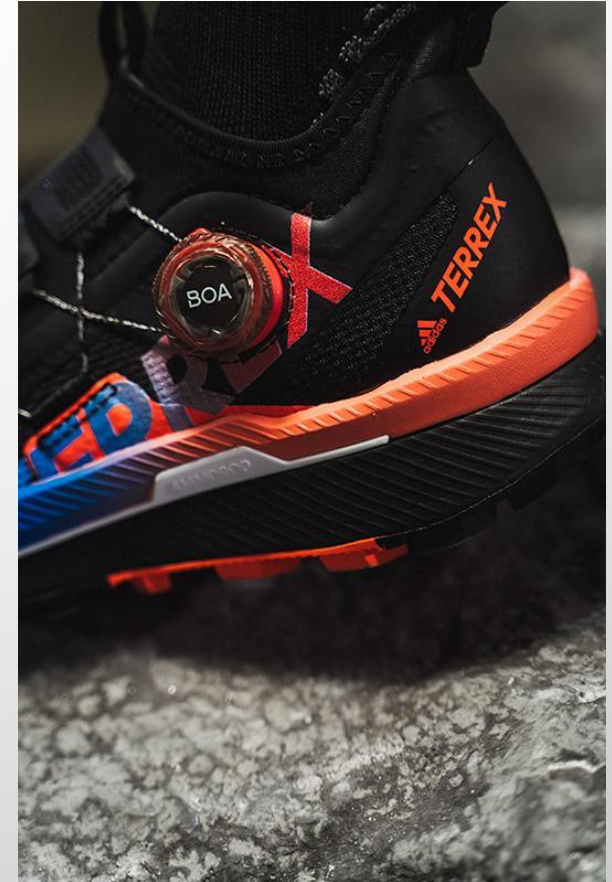

The background of the entire image is a light gray gradient. Scattered across this background are numerous water droplets of various sizes and shapes. Some are large and prominent, while others are small and subtle. The droplets have a realistic appearance with highlights and shadows, suggesting they are on a smooth surface.

TERREX AGRAVIC
FLOW 2
140

TRACEROCKER 2 GTX
100

TRACEROCKER 2
80

TERREX SPEED
ULTRA
180

TERREX SPEED
FLOW
120

TERREX TWO ULTRA
PRIMEBLUE
180

TERREX TWO
FLOW
130

TERREX
SOULSTRIDE R:RDY
90

TERREX
SOULSTRIDE
80

TRACE60
60

AGRAVIC PRO

AGRAVIC FLOW 2