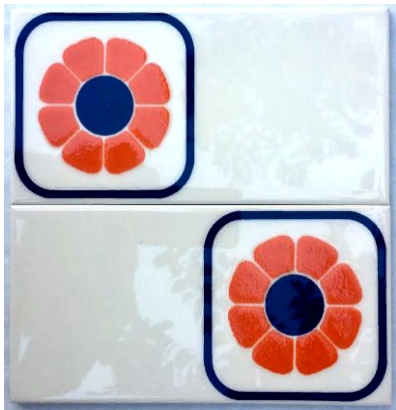

It's time to take a bath!