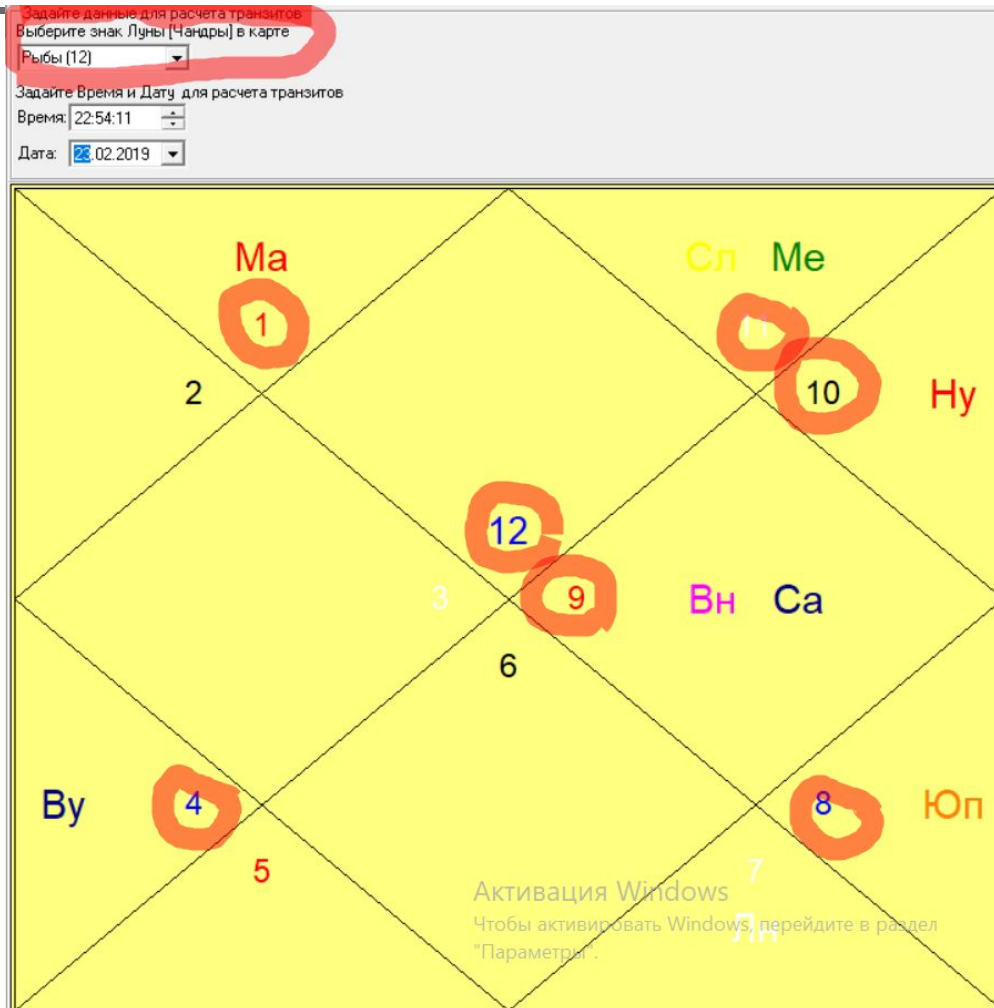

Рассматриваем транзитную карту, накладывая ее на карту Раши, перенося по созвездиям транзиты планет

планет