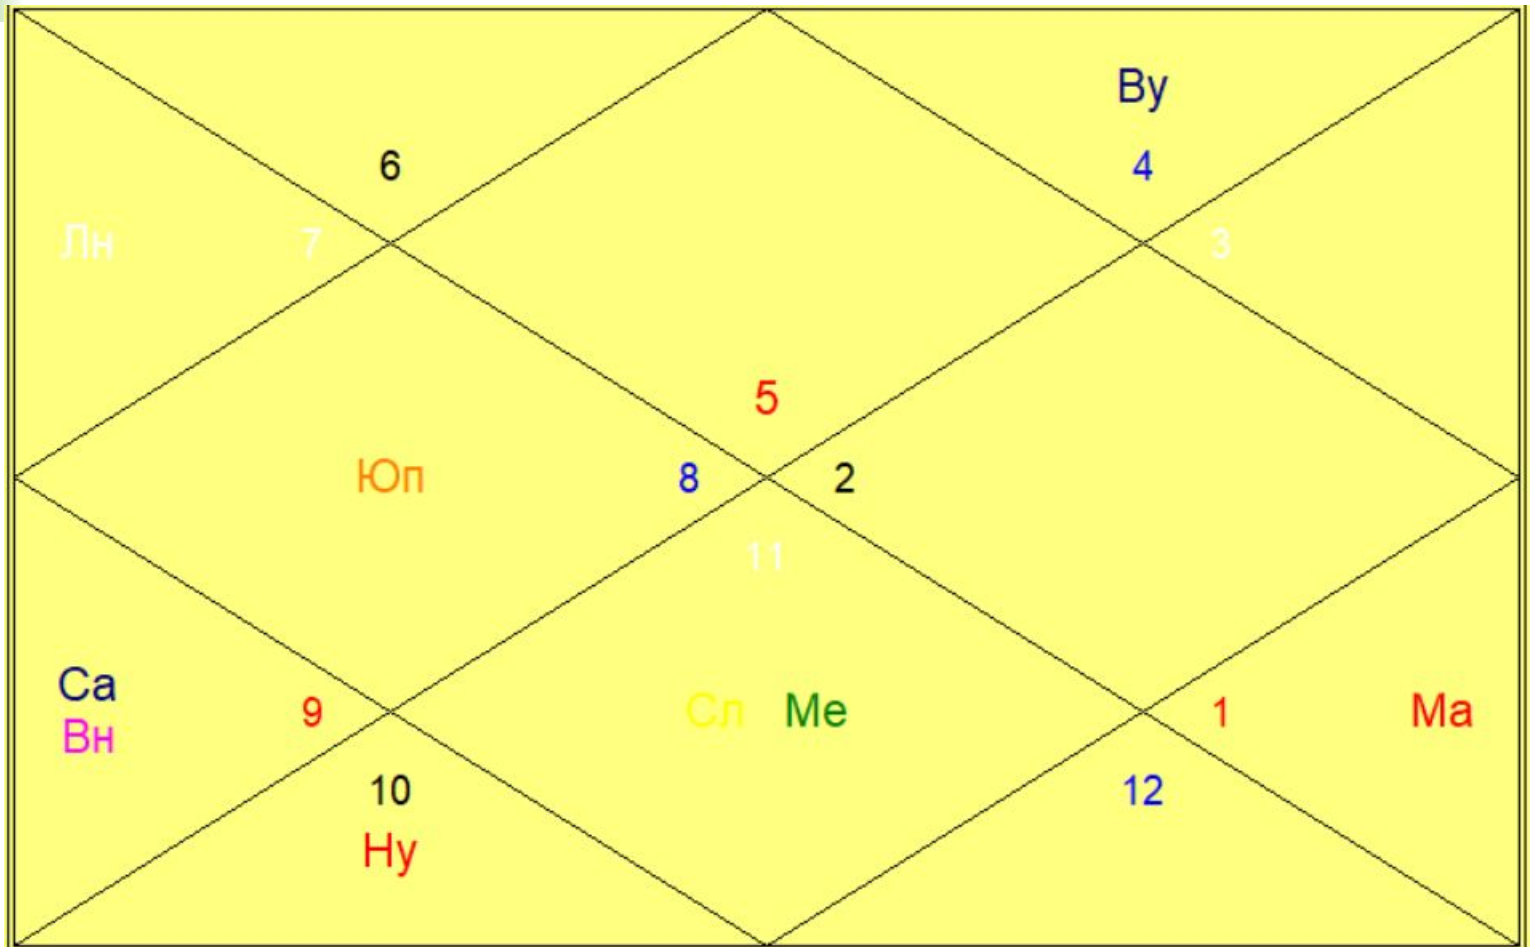

Но в этом случае на периоды не смотрим, т.е.
периоды определяются исходя из даты рождения