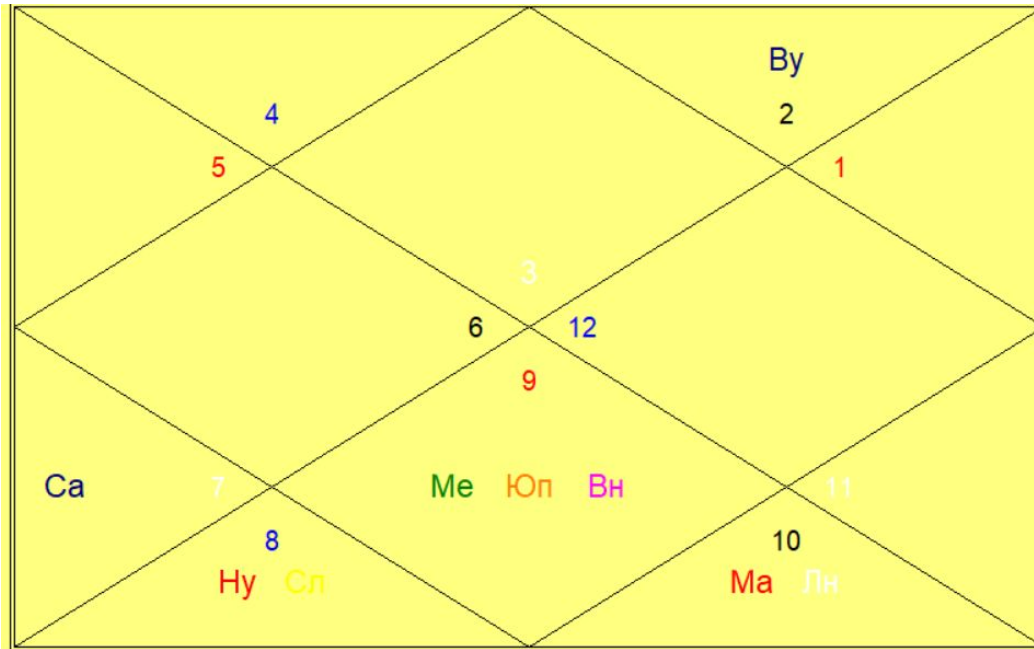

Те же результаты мы получим, если в своей натальной карте начнем менять время рождения до определенного дня

Дата - [Среда - 28 Ноября 1984]
Время: 17 : 30 : 00
☐ Летнее время
День: [ ]
Месяц: [ ]
Год: [ ]
Пересчет Автомат

Лунные дни [Титхи] Накшатра Даши Мухурта

Шукла - Шаштхи [Дэвата - Картикей, Накшатра - Критти]

6 - Лунный день.
Начало - [19:37] - Вторник 27 Ноября
Конец - [20:27] - Среда 28 Ноября
Нанда - 'Удовлетворение' (Средний результат)
Коронация, заведение дружбы и т.п.
Строительство; дела, связанные с домами или землями; изготовление украшений; завоевание чьего-либо доверия. Брак средне благоприятен.
[Сайт Антона Кузнецова - <http://tony.donetsk.ua/_jyotish/>]