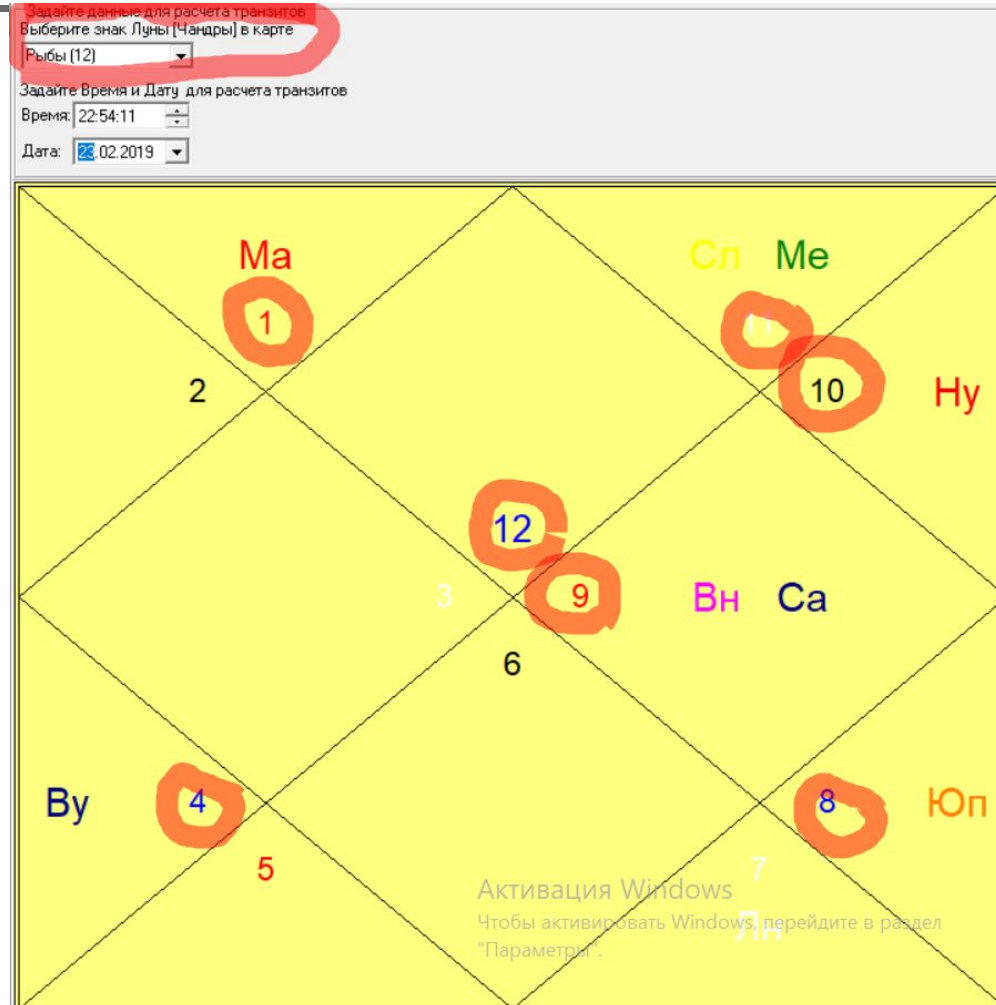

The screenshot displays an astrology software interface. At the top, a menu bar includes options: "Гороскоп", "Координаты", "Трактовки", "Дробные карты", "Ректификация", "Еще...", "Настройки", and "Справка". Below the menu bar is a toolbar with icons and text labels: "S", "R", "L", "U", "Na", "Ar", "T", "Tr", "Sa", "Dg", "<->", "Na", "G".

The main window shows a transit chart on a yellow background. The chart is a square divided into four triangles by two diagonal lines. The vertices and intersections are labeled with numbers 1 through 12. Planets are placed in various positions: "Ma" (Mars) is in the upper-left triangle; "Лн" (Lunar) is in the upper-right triangle; "Юп" (Jupiter) is in the lower-left triangle; "Вн" (Venus) and "Сп" (Saturn) are in the lower-left triangle; "Са" (Saturn) and "Ме" (Mercury) are in the lower-right triangle; "Ну" (Neptune) is in the lower-right triangle. The numbers 1-12 are placed at the vertices and intersections: 1 (top-right), 2 (top-right), 3 (center), 4 (top-left), 5 (top-left), 6 (center), 7 (bottom-left), 8 (bottom-left), 9 (center), 10 (bottom-right), 11 (bottom-right), 12 (center).

Рассматриваем транзитную карту, накладывая ее на карту Раши, перенося по созвездиям транзиты планет

планет

Не стоит использовать трактовки программы

Расчет транзитов для для рожденного в гороскопе которого Луна находится в знаке Рыбы (12).