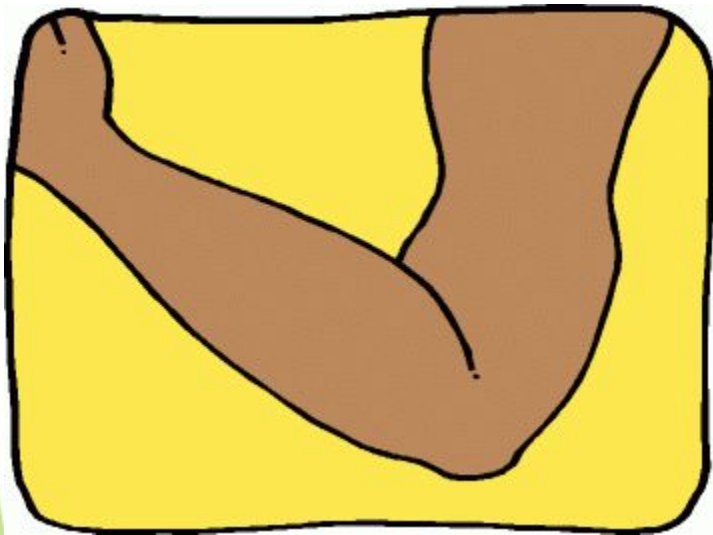

The image features a vibrant, multi-colored striped background. The stripes are vertical and come in shades of blue, purple, yellow, green, and orange. In the center, there is a white rectangular area with a green border. Inside this white area, the words "Body Parts" are written in a large, bold, pink, bubbly font with black outlines. The background behind the text is a light blue sky with soft, white clouds.

WRONG

Sorry  
Try Again

Sorry  
Try Again

WRONG

Sorry  
Try Again

HAND

EAR

FEET

Sorry  
Try Again

WRONG

Sorry  
Try Again

Sorry  
Try Again

WRONG

Sorry  
Try Again

ARM

EYES

LEG

Sorry  
Try Again

WRONG

Sorry  
Try Again

Sorry  
Try Again

WRONG

Sorry  
Try Again

HEAD