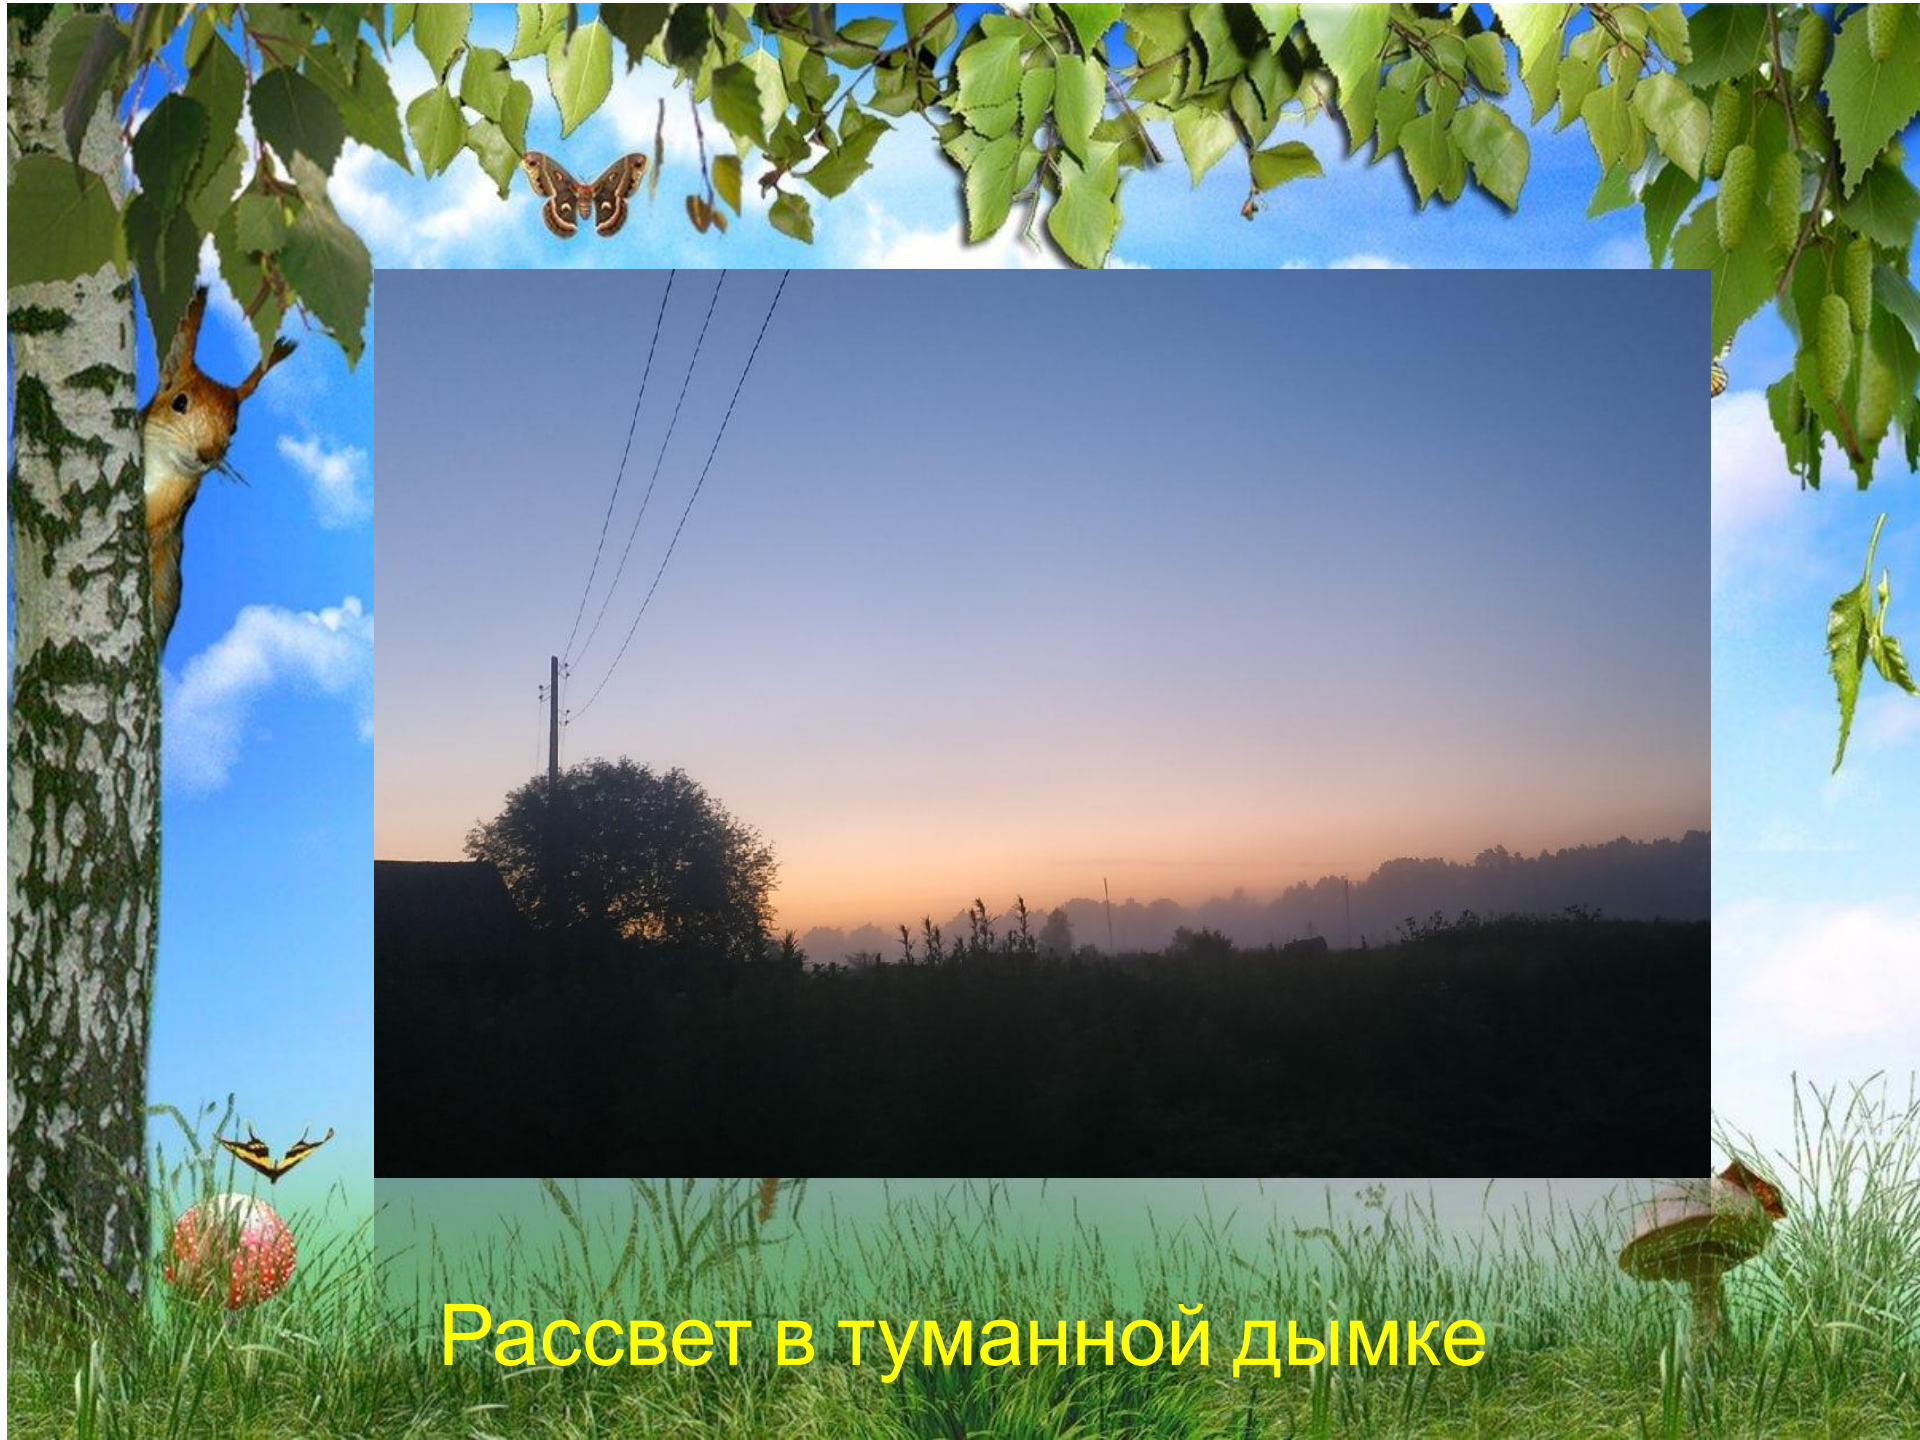

**Фотовыставка
Надежды и
Татьяны
Жиряковых**

*КРАСКИ МАЛОЙ
РОДИНЫ*

Рассвет в туманной дымке

Сладкий запах

Сиреневый туман

Один раз в год
сады цветут

Неповторимое
создание природы

Будущая
царевна

Загадочная
тишина

Просторы моей
деревушки

Радужный мир

A composite image featuring a squirrel on a tree trunk on the left, butterflies in the upper corners, and a rainbow over a field of pink flowers in the center. The scene is set against a blue sky with white clouds and green foliage.

А может скоро осень?

Сиреневый туман

The image is a composite. The central part is a winter landscape at sunset or sunrise, with a snow-covered field, bare trees, and utility poles against a sky of orange, pink, and blue. This central scene is framed by a blue border. On the left side, a squirrel is perched on a tree trunk. At the top, there are green leaves and a brown butterfly. At the bottom, there are green grasses and a red and white striped object.