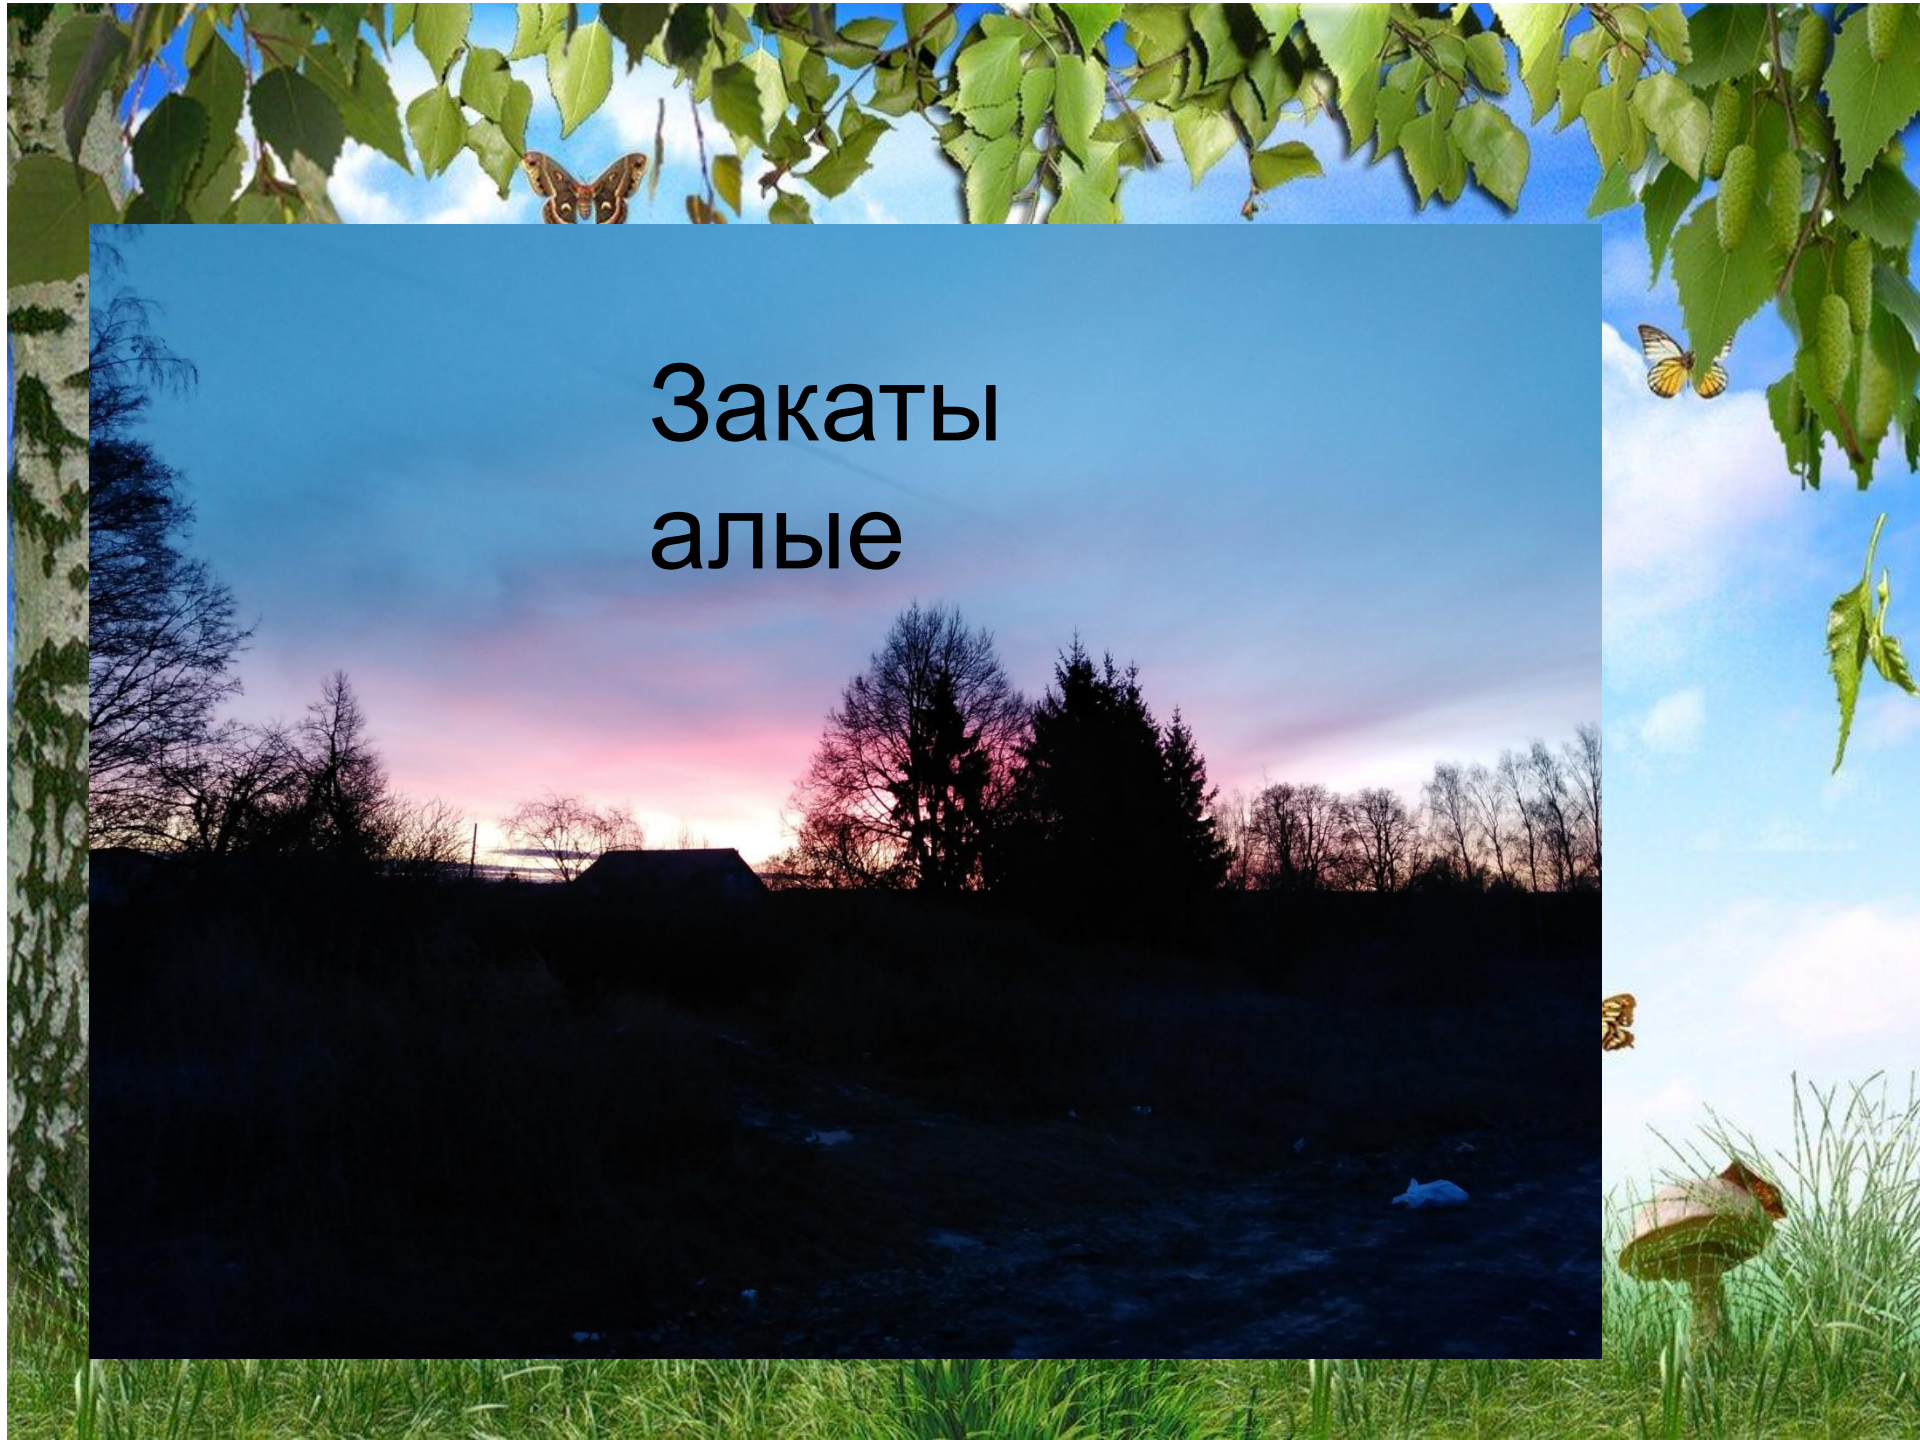

Закаты алые