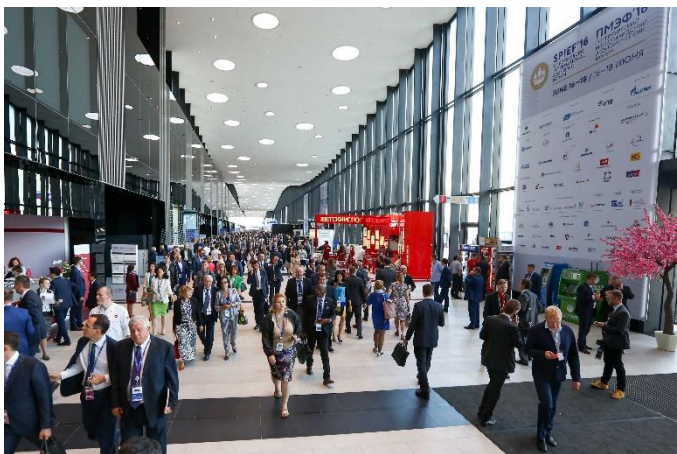

A large, illuminated sign spelling "EXPOFORUM" is mounted on a rooftop. The sign consists of large, white, three-dimensional letters with a perforated or dot-matrix texture, supported by a black metal framework. The background shows a sunset with a bright sun low on the horizon, casting a warm orange and yellow glow over the sky. In the distance, there are green fields and some buildings. The foreground shows the dark, reflective glass facade of a building, which mirrors the sign and the sky.

EXPOFORUM

Конгрессно - выставочный центр  
«ЭКСПОФОРУМ»

# «ЭКСПОФОРУМ» СЕГОДНЯ