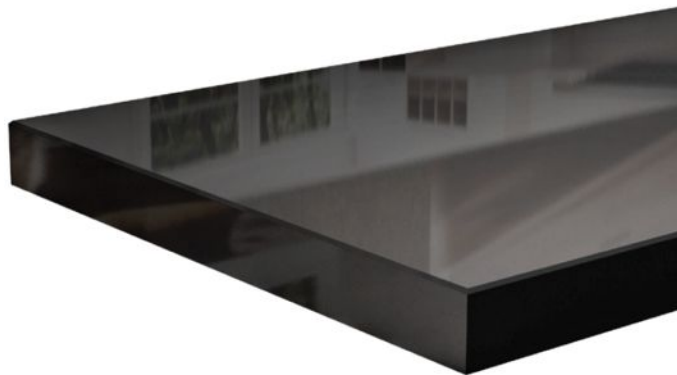

Viatera® Quartz Surface

Viatera®

Viatera® Slab

Jumbo 1: 63"x126"

Jumbo 2: 63"x130" *Most Viatera® colors are offered in Jumbo 2 size*

Thickness: All slabs are available in 2CM, 3CM

Finish: Polished (Select colors are also offered in Brushed Finish)

POLISHED

Traditional reflective surface