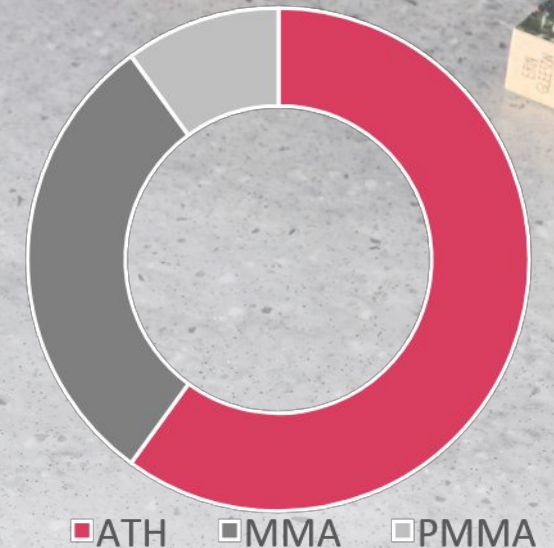

What's in HI-MACS®?

HI-MACS® Kitchen
Material HI-MACS® Lago