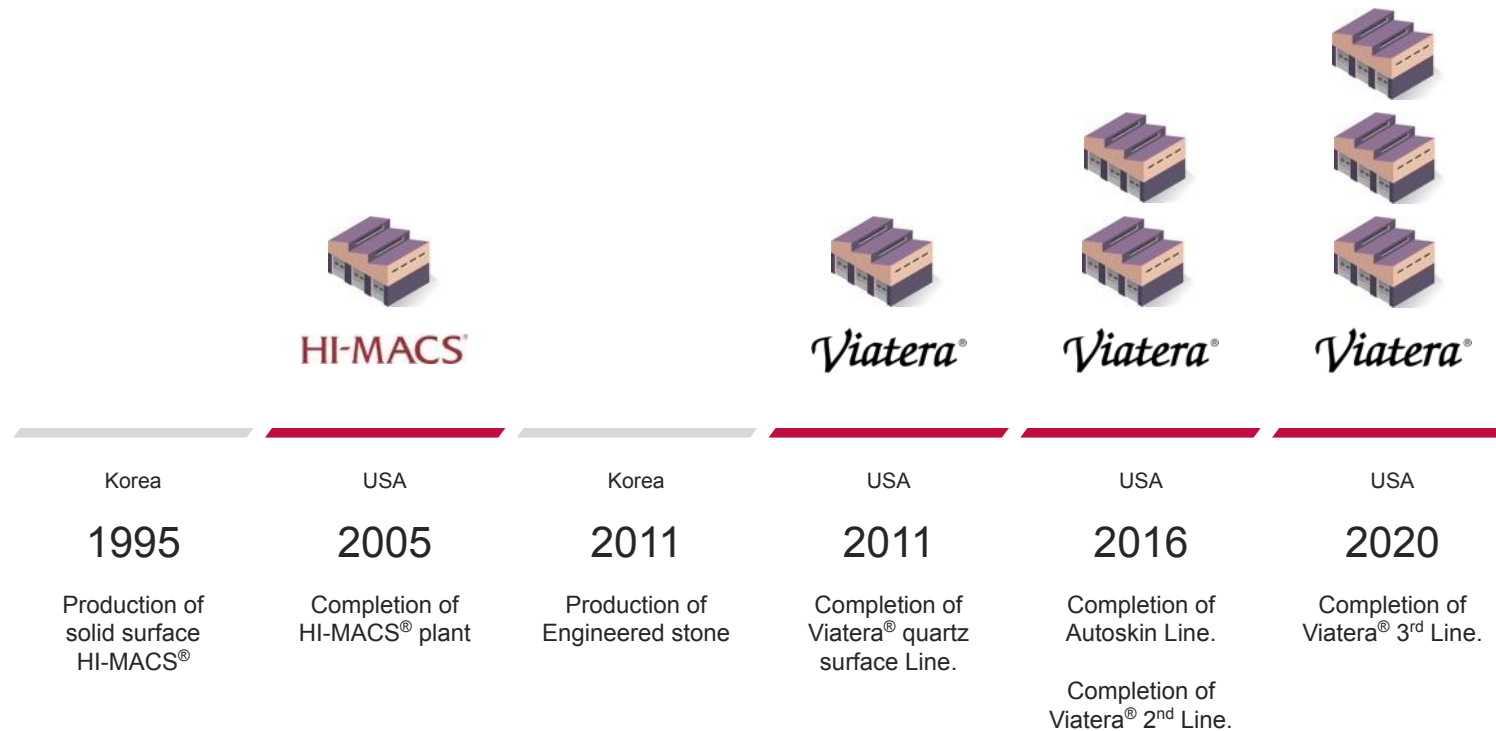

Company Introduction

History of LG Hausys America