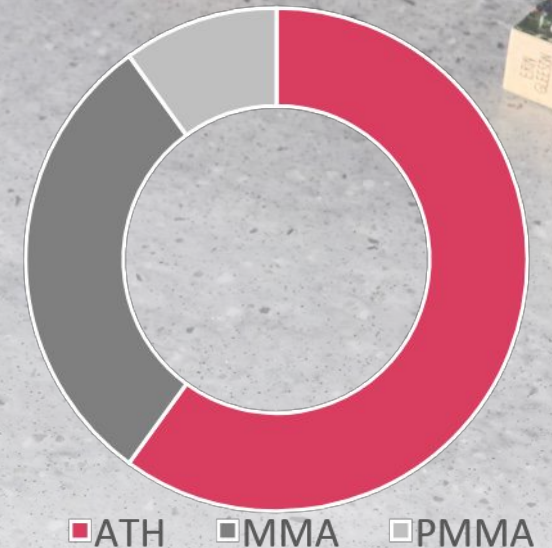

What's in HI-MACS®?

HI-MACS® Kitchen
Material HI-MACS® Lago