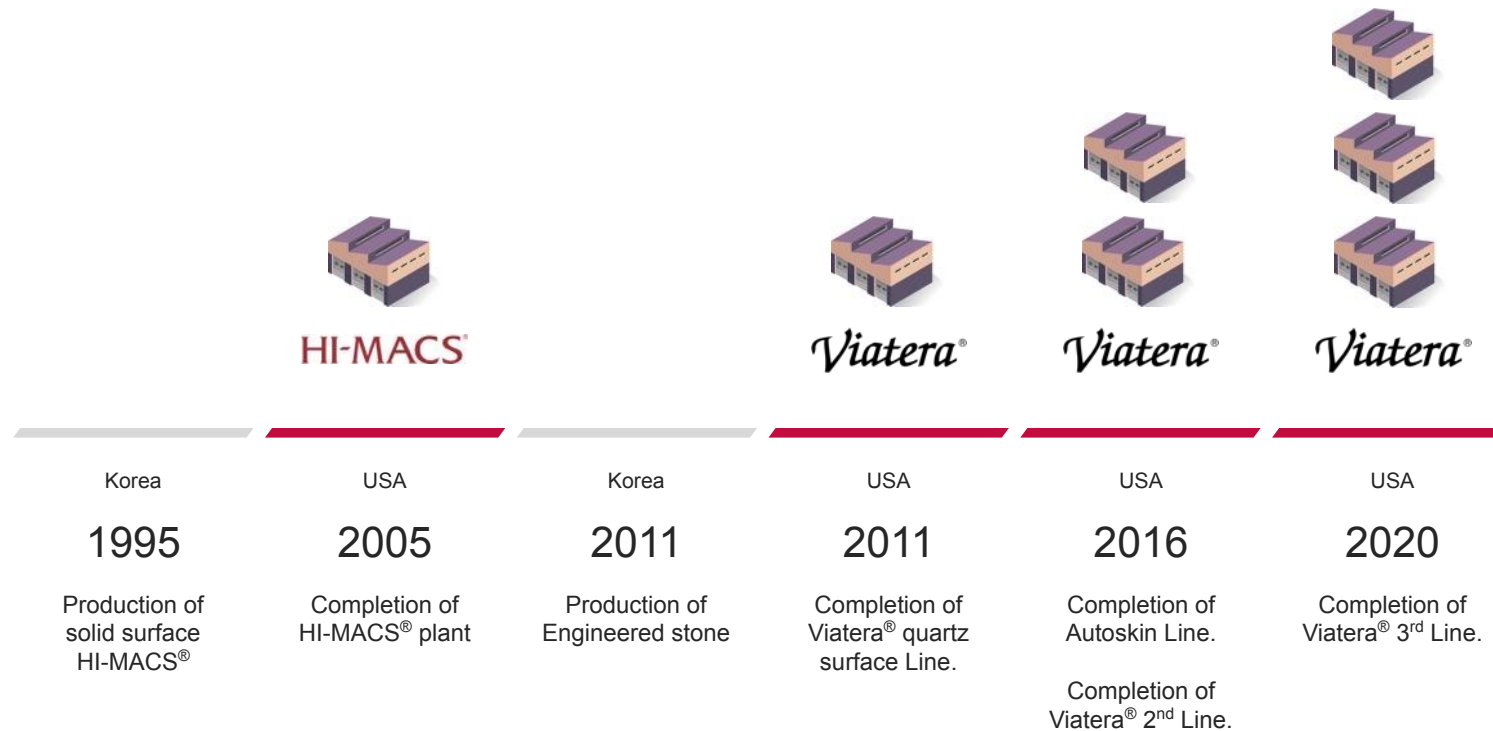

Company Introduction

History of LG Hausys America