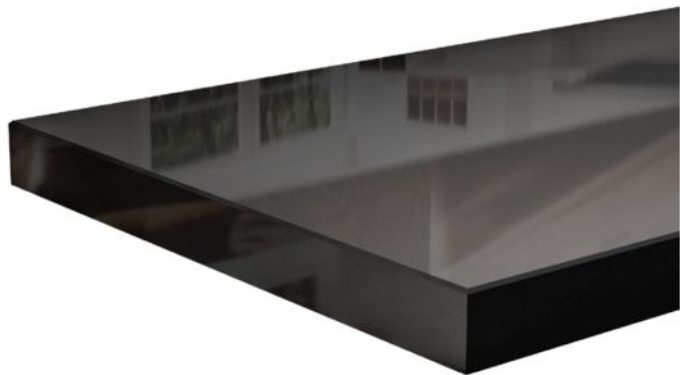

Viatera® Quartz Surface

Viatera®

Viatera® Slab

Jumbo 1: 63"x126"

Jumbo 2: 63"x130" *Most Viatera® colors are offered in Jumbo 2 size*

Thickness: All slabs are available in 2CM, 3CM

Finish: Polished (Select colors are also offered in Brushed Finish)

POLISHED

Traditional reflective surface