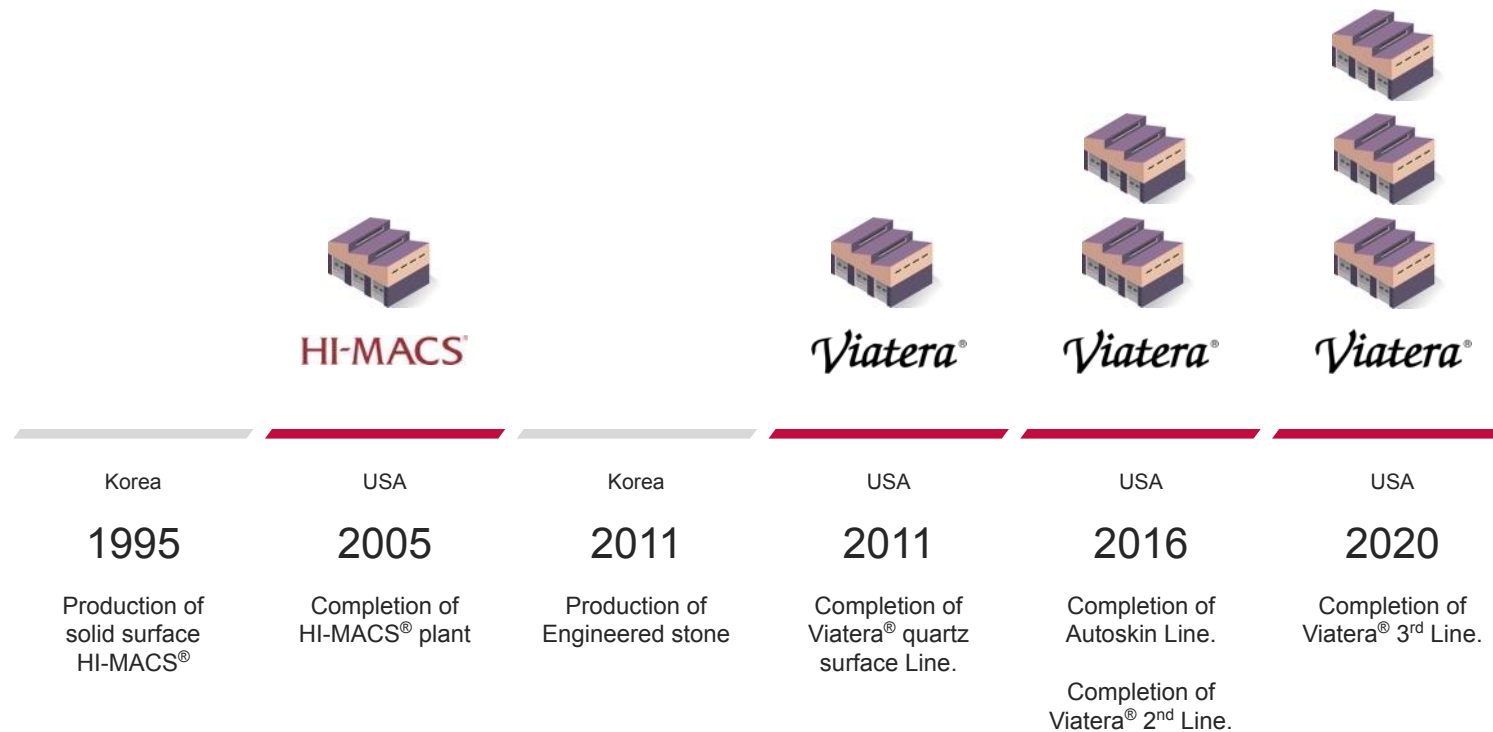

Company Introduction

History of LG Hausys America