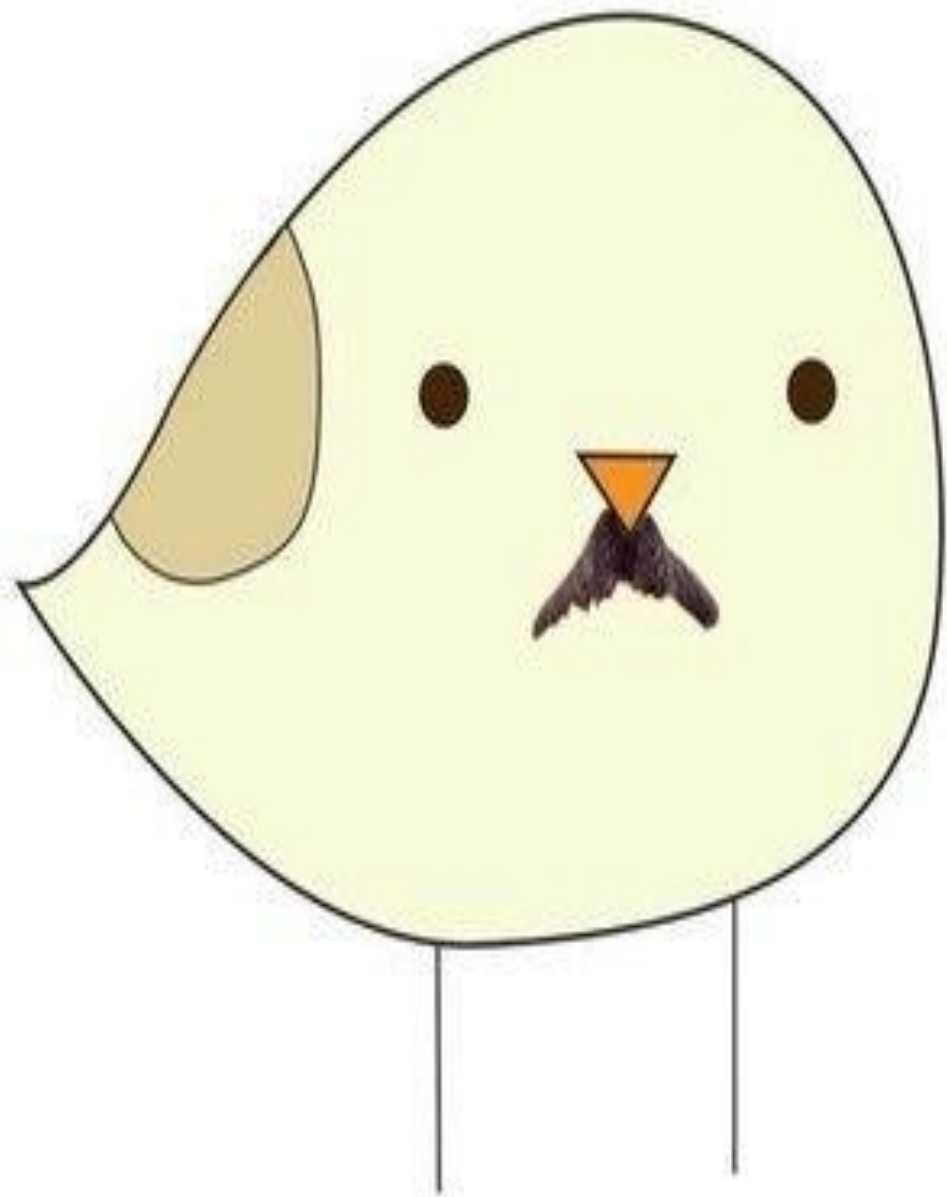

БУСОН

Vertical calligraphy in Japanese characters, likely a signature or inscription, located to the right of the seated figure. A red seal is visible at the bottom of the calligraphy.

1716 - 1784

**Спасибо за
внимание!**