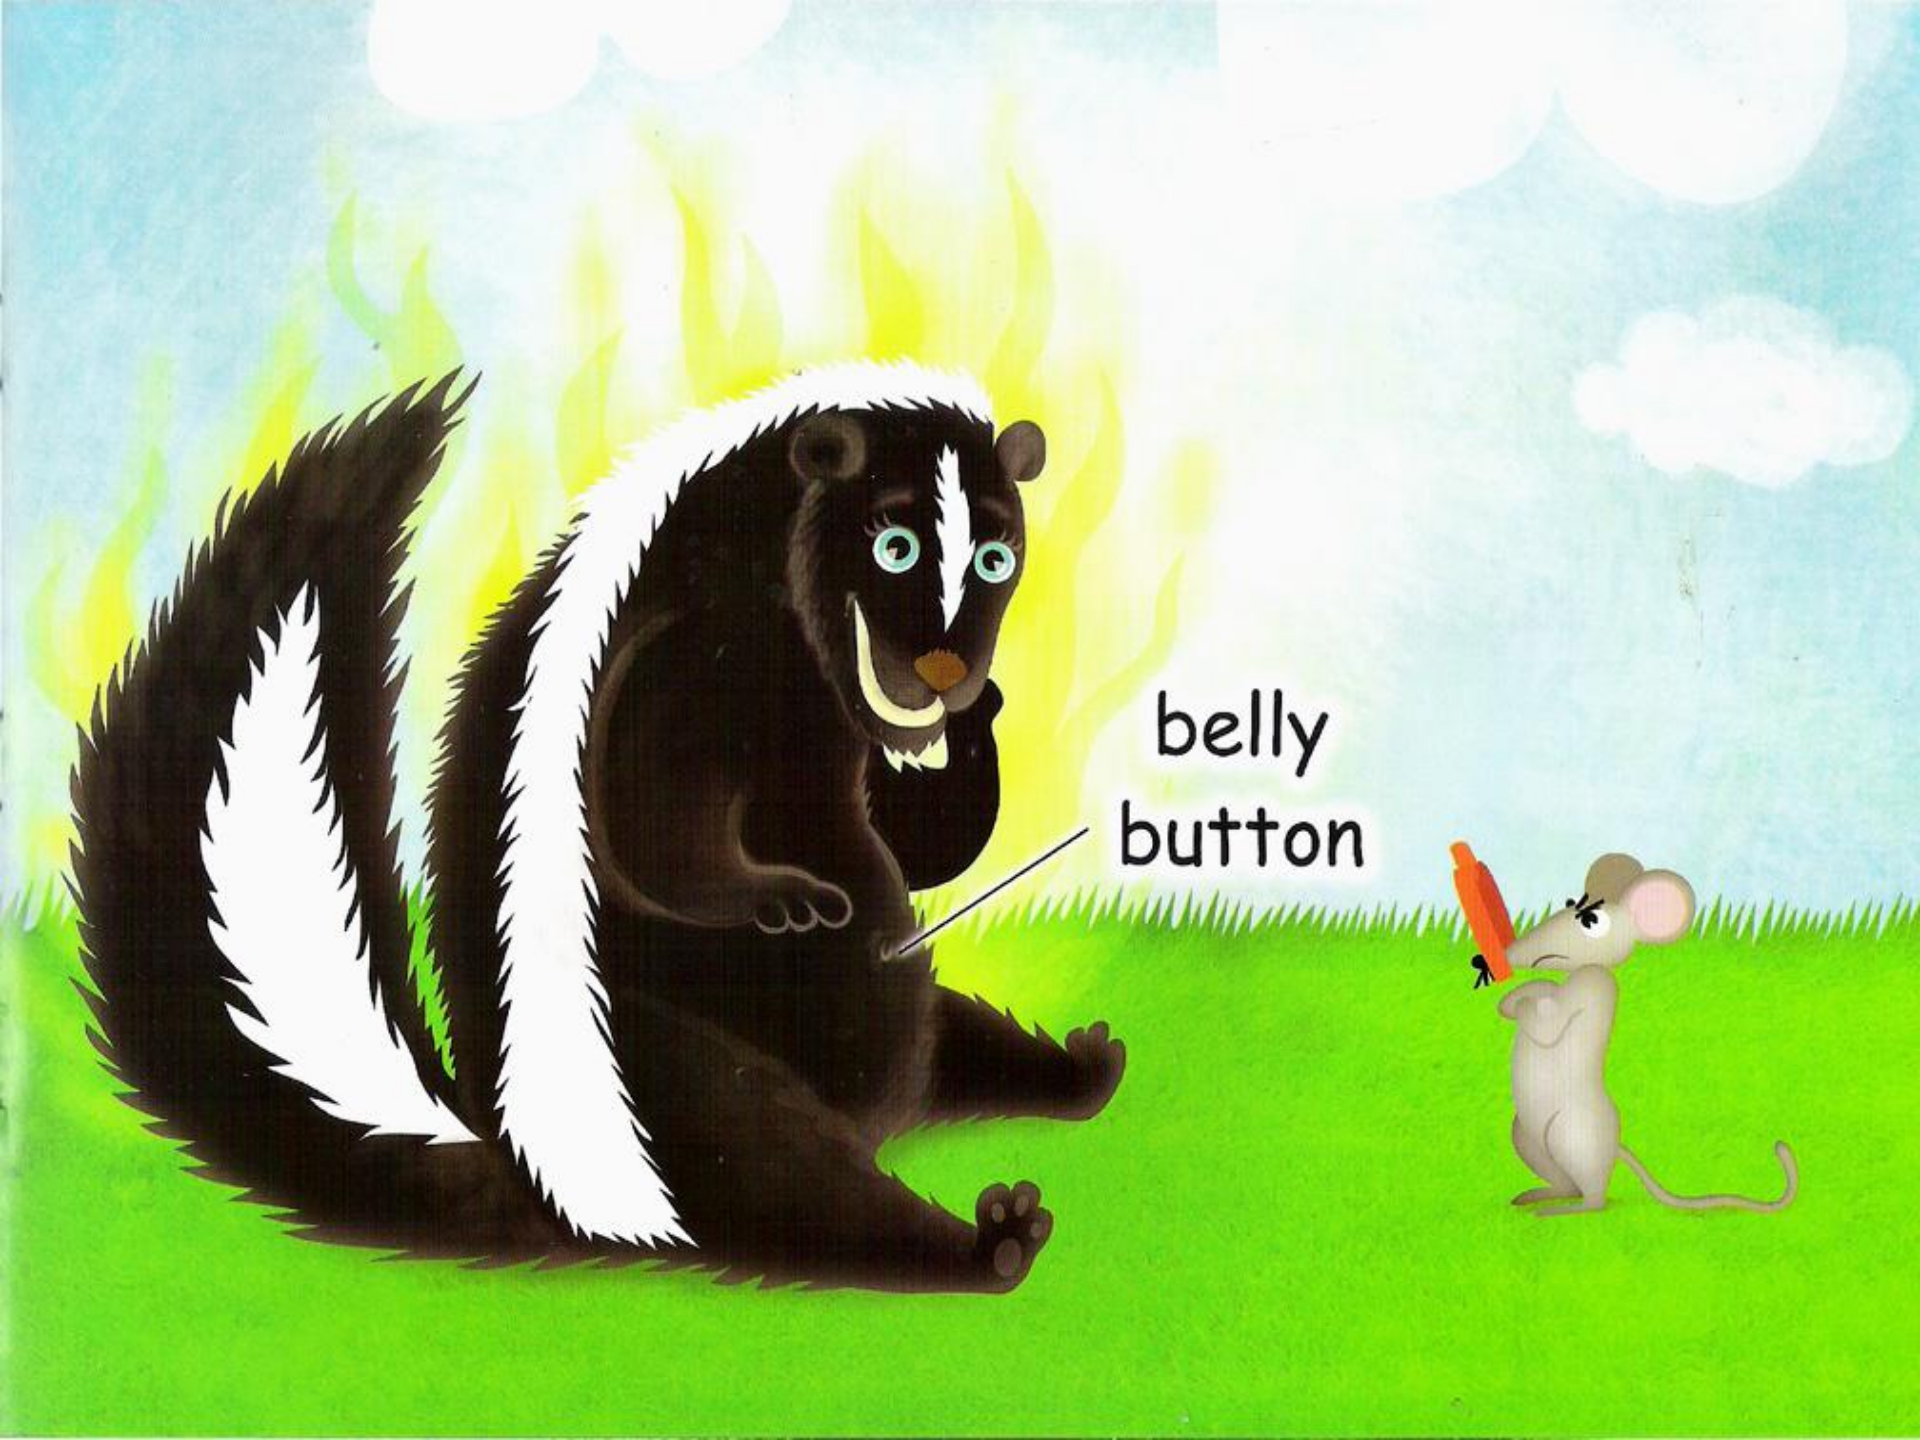

belly
button