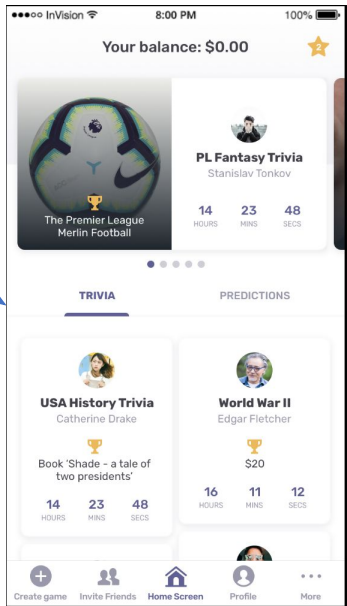

Fomoyolo

Workflow and screen requirements

First Time Visitor Workflow – Play Trivia Game

Popup asking for phone number

Share functionality for each mobile OS

First Time Visitor Workflow – Play Prediction Game