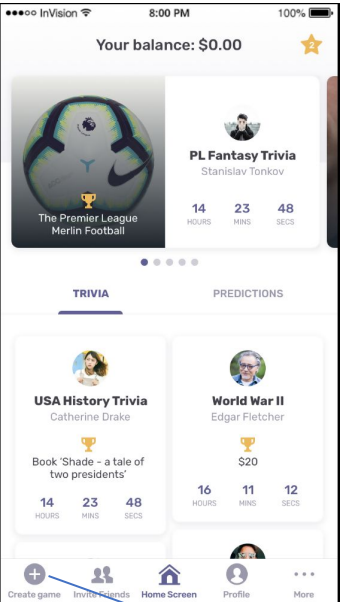

Create Trivia Game Workflow

Popup saying game has been submitted for approval