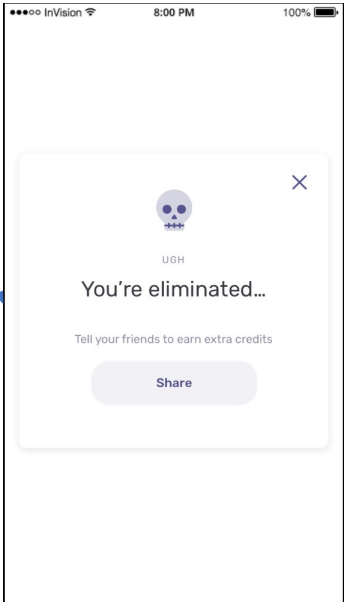

Fomoyolo

Workflow and screen requirements

First Time Visitor Workflow – Play Trivia Game

Popup asking for phone number

Share functionality for each mobile OS

First Time Visitor Workflow – Play Prediction Game

Create Trivia Game Workflow

Popup saying game has been submitted for approval

Jim Wilson
jimwilson1974@gmail.com

Trivia Games

Players

Withdrawals

Settings

Logout