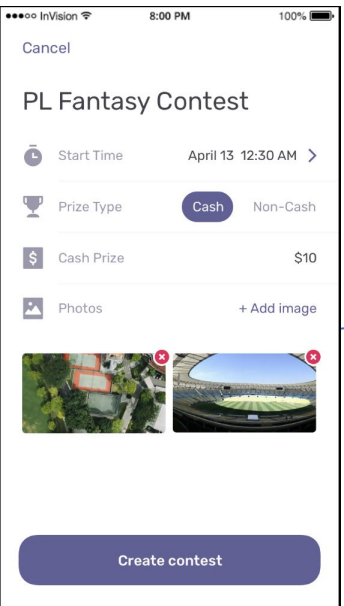

Create Trivia Game Workflow

Popup saying game has been submitted for approval