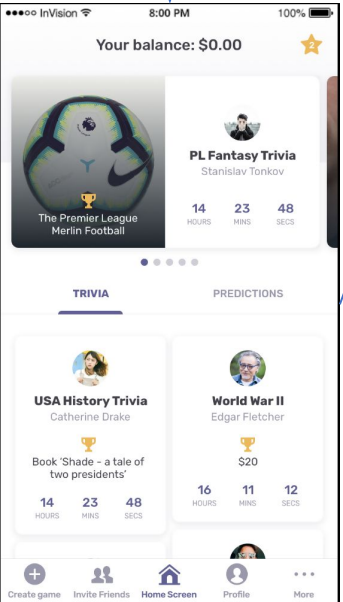

Fomoyolo

Workflow and screen requirements

First Time Visitor Workflow – Play Trivia Game

Popup asking for phone number

Share functionality for each mobile OS

First Time Visitor Workflow – Play Prediction Game

NEW GAME

TRIVIA PREDICTION

Game Ended Status

CONTEST TITLE	HOST	# OF QUESTIONS	START TIME	STATUS
Test	Benjamin Asamoah	2	Apr 17 2019 11:00 AM PDT	Approved

Admin Tool

Your balance: \$0.00

The Premier League
Merlin Football