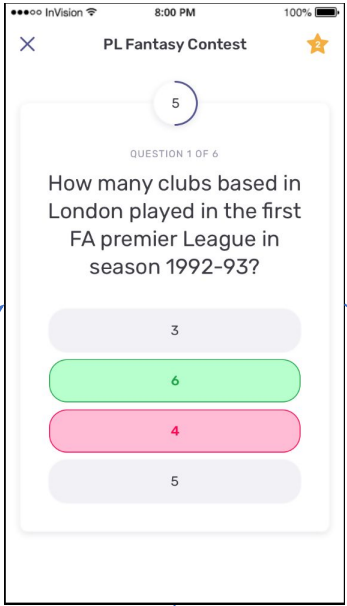

First Time Visitor Workflow – Play Prediction Game