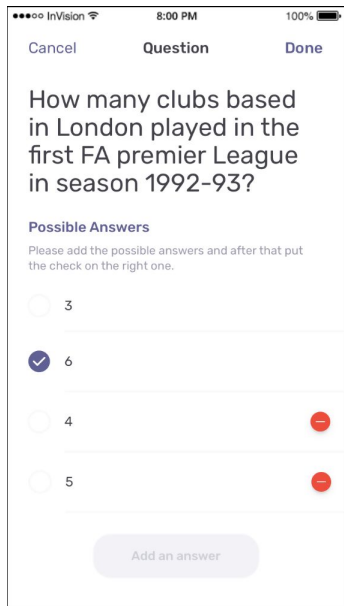

Create Trivia Game Workflow

Popup saying game has been submitted for approval