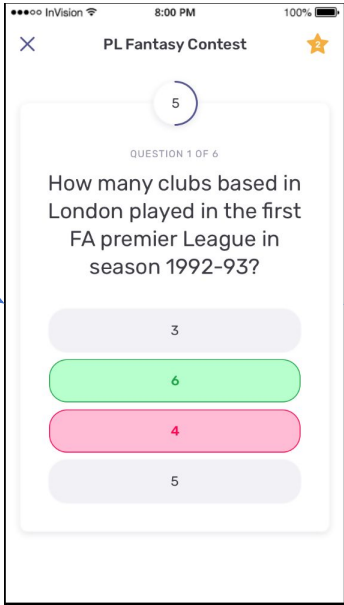

First Time Visitor Workflow – Play Trivia Game

Popup asking for phone number

Share functionality for each mobile OS