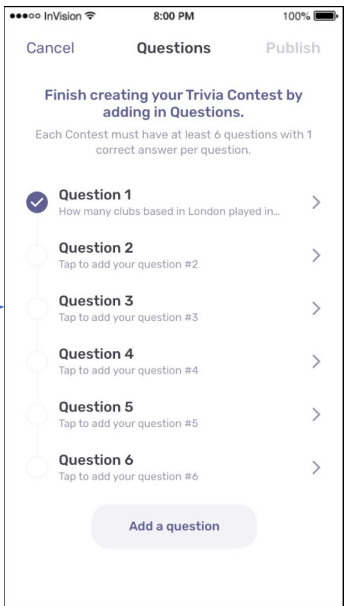

Create Trivia Game Workflow

Popup saying game has been submitted for approval