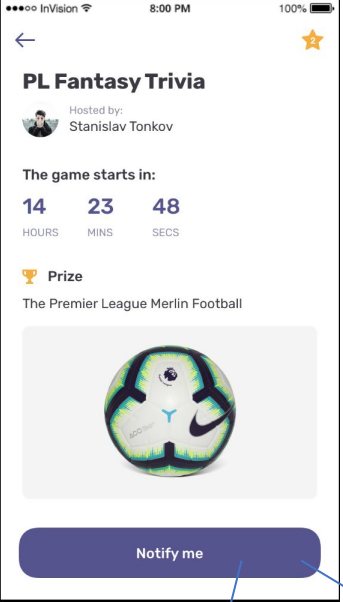

First Time Visitor Workflow – Play Trivia Game

Popup asking for phone number

Share functionality for each mobile OS