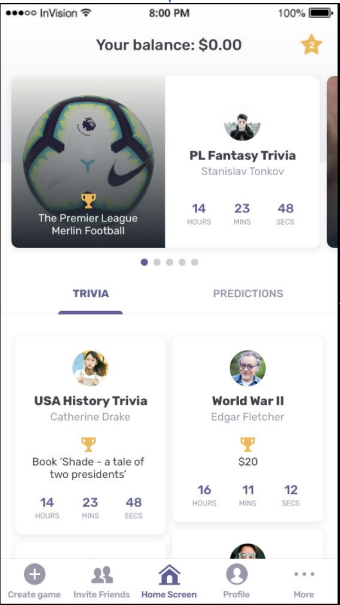

Fomoyolo

Workflow and screen requirements

First Time Visitor Workflow – Play Trivia Game

Popup asking for phone number

Share functionality for each mobile OS

First Time Visitor Workflow – Play Prediction Game