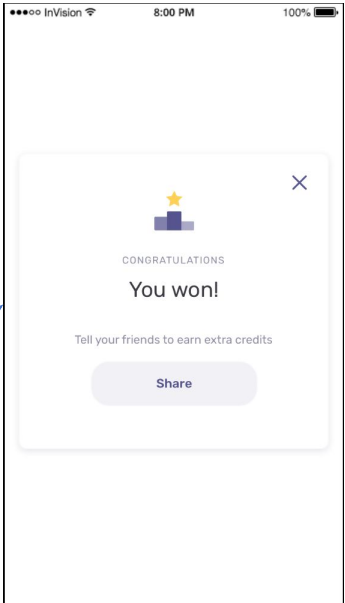

First Time Visitor Workflow – Play Trivia Game

Popup asking for phone number

Share functionality for each mobile OS