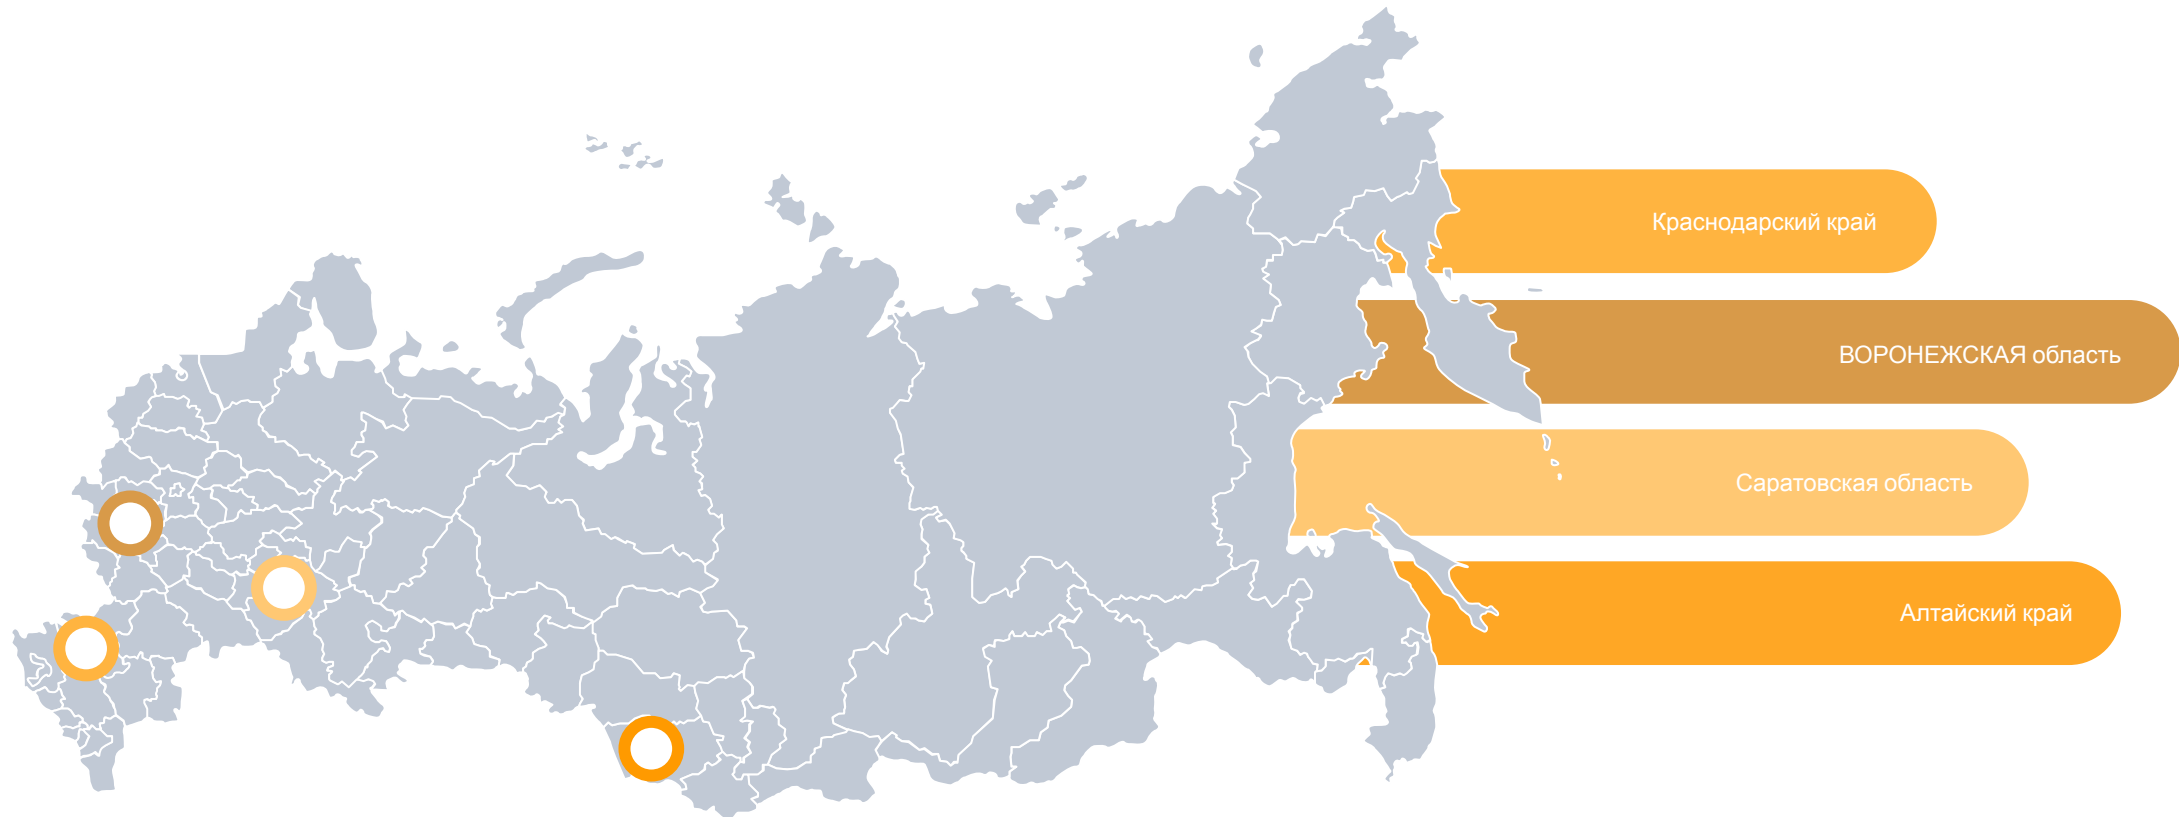

Некоторые аграрные регионы РОССИИ