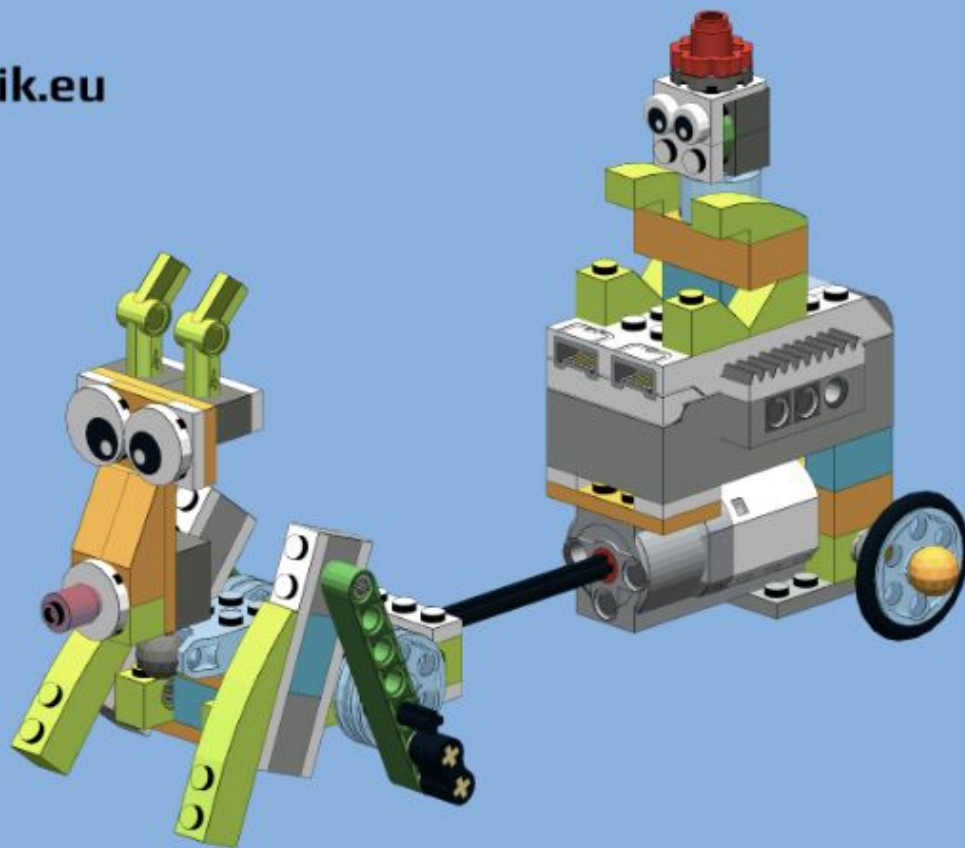

R2-D004

Santa Claus with Rudolf

Design by: Yoshihito Isogawa

<https://youtu.be/d6CaClyJ0Jw>

Instruction by: Robocik.eu

<http://robocik.eu>

102 pcs.

30 Pages