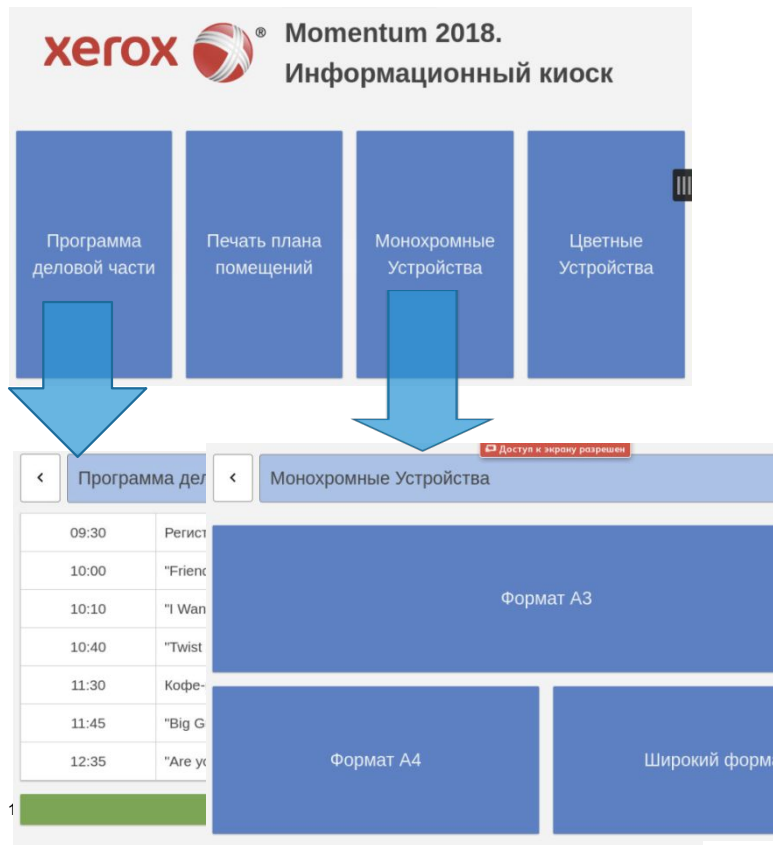

Welcome to QuickPrint

Medimaker Scan

Document type: Medical records, Medical feedback, Medical research, Occupational healthcare, Epilepsia, ECG strip, Physiotherapy, Psychology, Hearing research

Social security number: 050505-0505

Date: 20161018

Processing, please wait... You can enter next job details while waiting.

1/2-sided, 2-sided, Original size, A4, A3

Информационный киоск

Просмотр информации (программы мероприятия) на экране МФУ или принтера