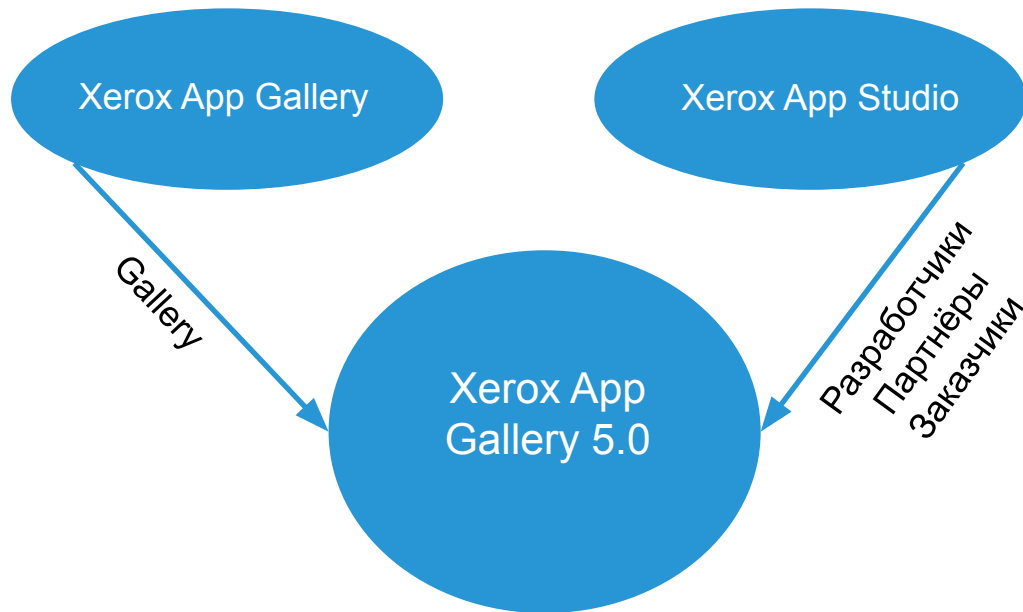

Два решения – одна система

Запуск 24 сентября 2018 г

Новый внешний вид

Одна учётная запись для доступа

Категории

Разграничение прав доступа с помощью ролей

Возможность покупки

Apps через новую платформу электронной коммерции (e-commerce)

<https://appgallery.services.xerox.com>