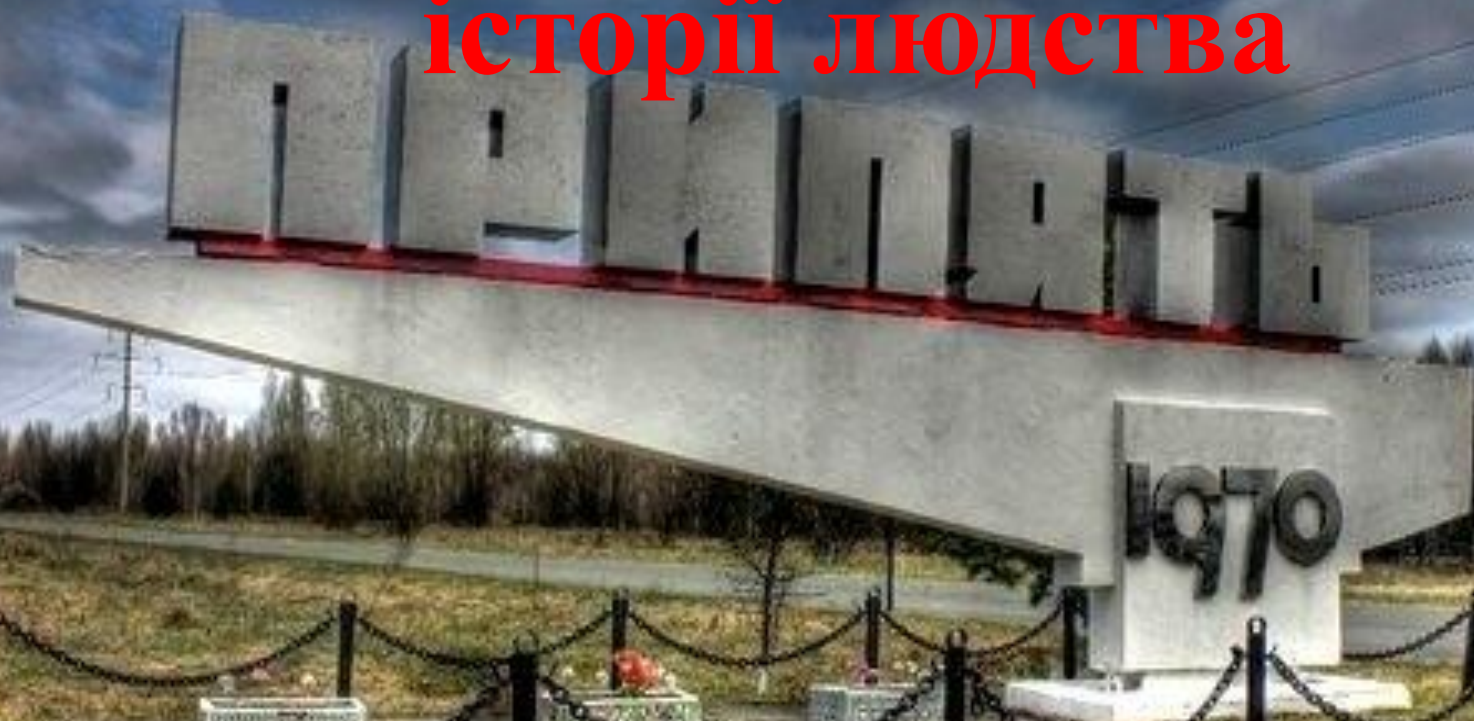

**найбільша техногенна
аварія в
історії людства**