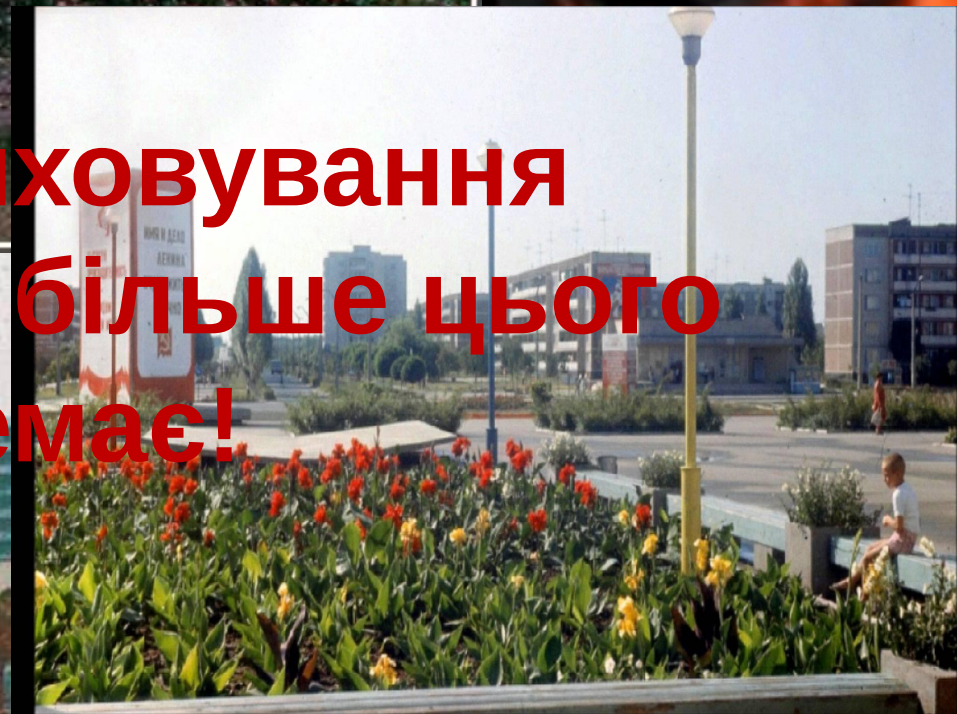

**Із-за приховування
інформації більше цього
немає!**