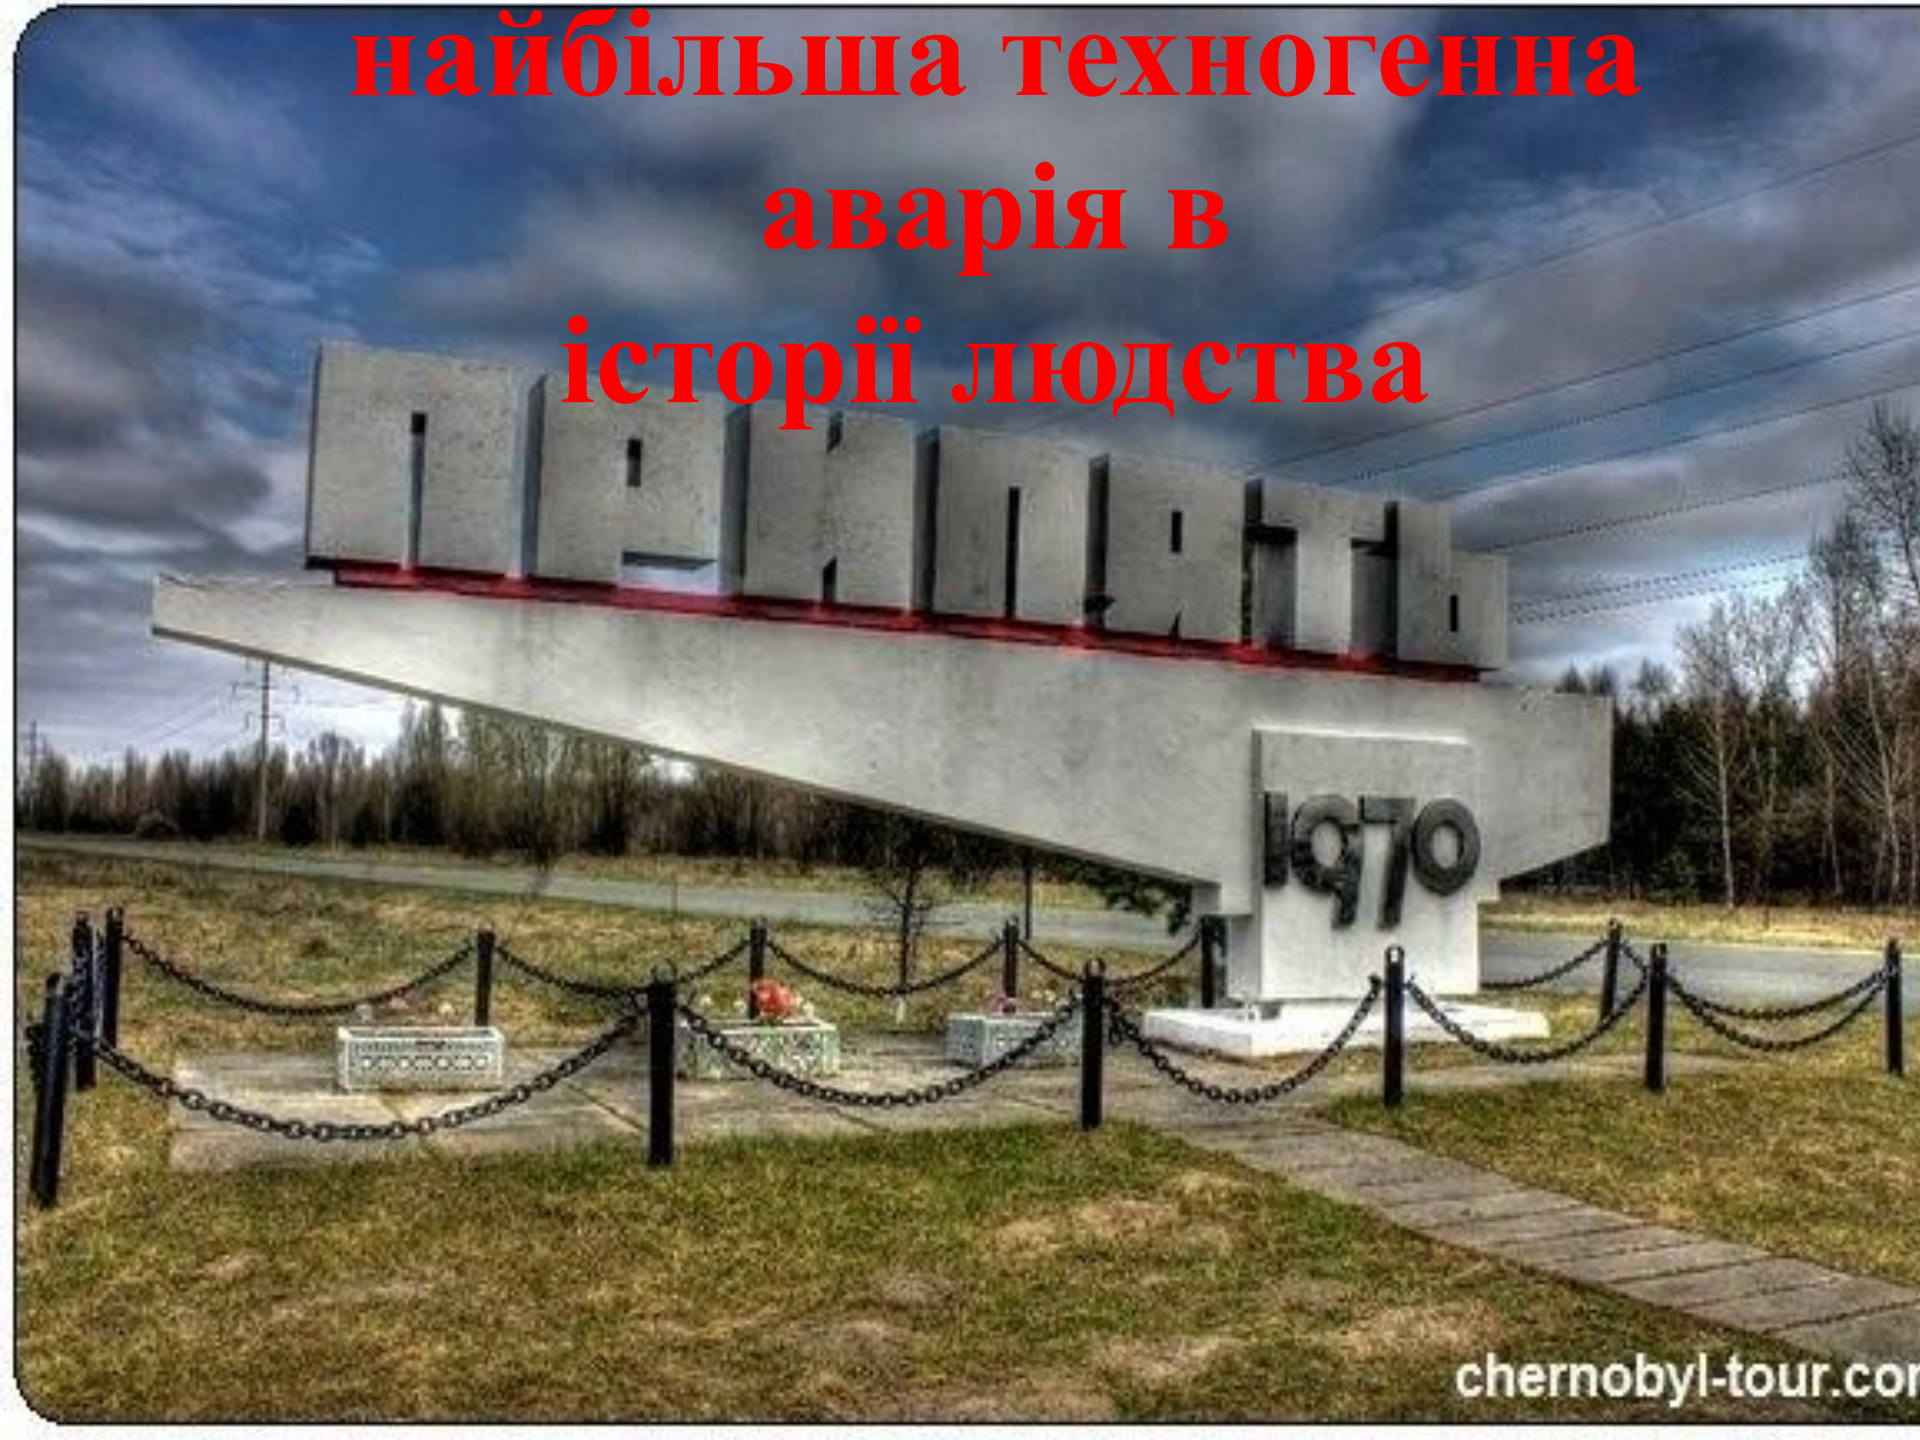

**найбільша техногенна
аварія в
історії людства**