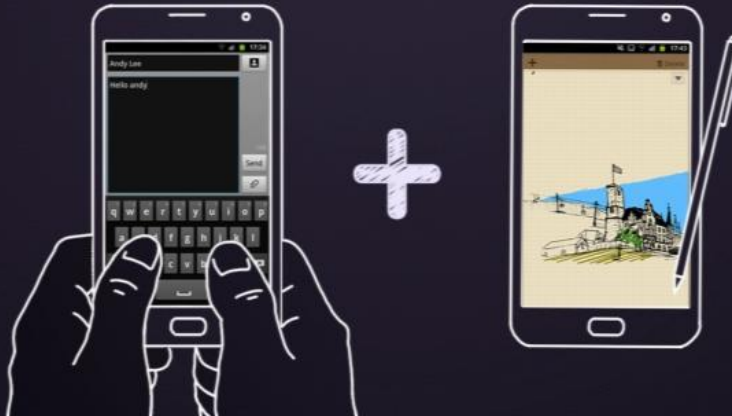

**Largest Screen
with Smartphone Portability**

Slim & Light Design

* User interface and specifications may vary according to region.

**9.65 mm
178 g**

Full Screen Utilization

Full Screen Utilization

Minimum Scrolling

User interface and specifications may vary according to region.

Full Screen Utilization

Minimum Scrolling

User interface and specifications may vary according to region.

Full Screen Utilization

Free Capturing & Creation

Free Capturing & Creation

* User interface and specifications may vary according to region.

Free Capturing & Creation

* User interface and specifications may vary according to region.

Free Capturing & Creation