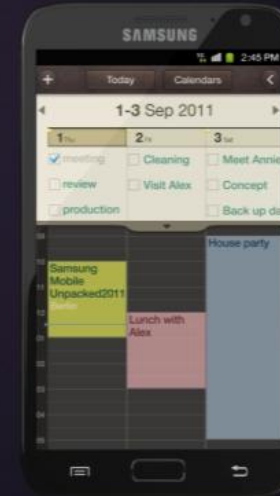

Free Capturing & Creation

Free Capturing & Creation

Free Capturing & Creation

Free Capturing & Creation

Enriching the S Pen Experience

Enriching the S Pen Experience

S Pen Optimized
3rd Party Apps

3rd Party App
Examples

* User interface and specifications may vary according to region.

Enriching the S Pen Experience

* User interface and specifications may vary according to region.

Easy Management of Tasks and Schedules

Easy Management of Tasks and Schedules

S Planner

To-do + Schedule Integration
Intuitive Schedule Management

* User interface and specifications may vary according to region.

Easy Management of Tasks and Schedules

S Planner

To-do + Schedule Integration
Intuitive Schedule Management