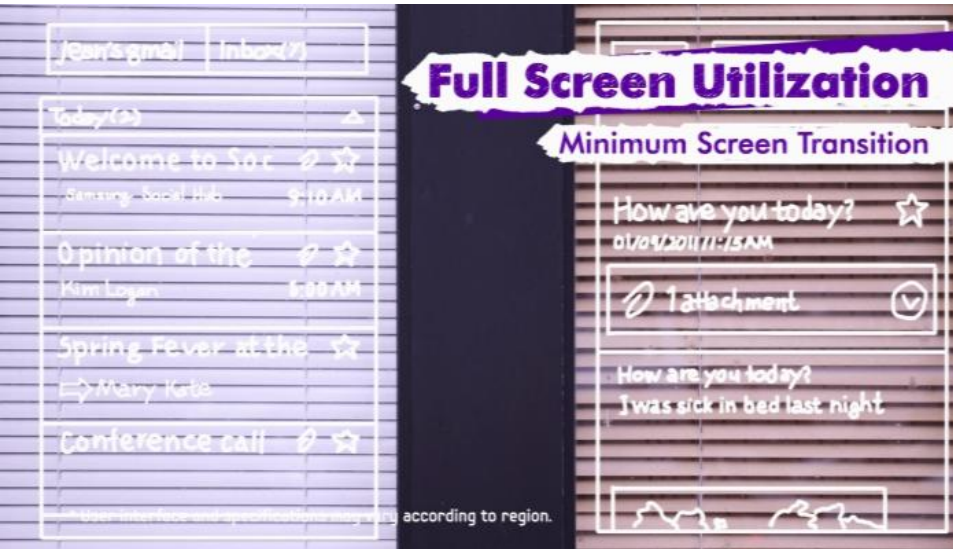

**Largest Screen
with Smartphone Portability**

Slim & Light Design

* User interface and specifications may vary according to region.

**9.65 mm
178 g**

Full Screen Utilization

Full Screen Utilization

Minimum Scrolling

User interface and specifications may vary according to region.

Full Screen Utilization

Minimum Scrolling

User interface and specifications may vary according to region.

Full Screen Utilization

Free Capturing & Creation

Free Capturing & Creation

* User interface and specifications may vary according to region.

Free Capturing & Creation

* User interface and specifications may vary according to region.

Free Capturing & Creation