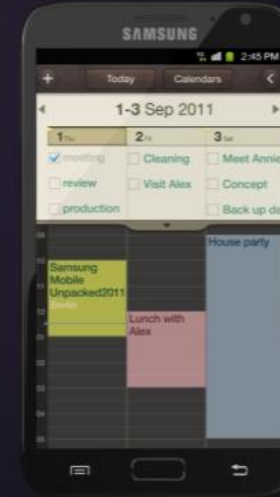

Free Capturing & Creation

Free Capturing & Creation

Free Capturing & Creation

Free Capturing & Creation

Enriching the S Pen Experience

Enriching the S Pen Experience

3rd Party App Examples

* User interface and specifications may vary according to region.

Enriching the S Pen Experience

* User interface and specifications may vary according to region.

Easy Management of Tasks and Schedules

Easy Management of Tasks and Schedules

S Planner

To-do + Schedule Integration
Intuitive Schedule Management

* User interface and specifications may vary according to region.

Easy Management of Tasks and Schedules

S Planner

To-do + Schedule Integration
Intuitive Schedule Management

* User interface and specifications may vary according to region.