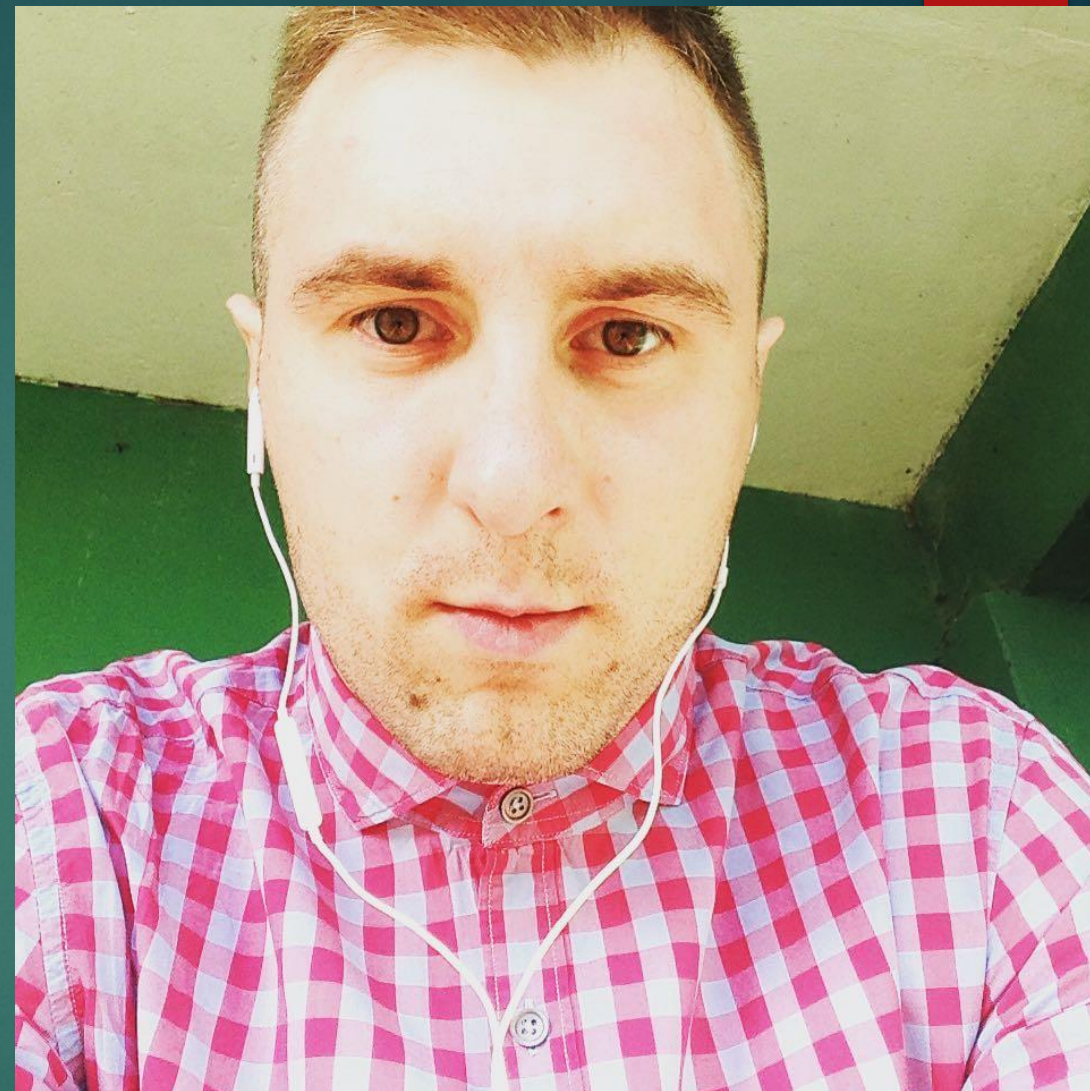

РЕТРО-ГОСТИ

ДМИТРИЙ

ДМИТРИЙ

БАБУШКА ВЕРА

БАБУШКА ВЕРА

АНДРЕЙ

A black and white portrait of a young man with dark hair, wearing a suit and tie. He is holding a lit cigarette in his right hand and looking directly at the camera with a slight smile. The background is a plain, light color. The image is framed by a dark teal border on the left and right sides, and a red vertical bar is visible in the top right corner.

АНДРЕЙ

АНДРЕЙ КОЛЯ

АНДРЕЙ КОЛЯ

АЛИНА

АЛИНА

СЕРГЕЙ И НАТАЛЬЯ

МАРИНА

МАРИНА

НИНА И АЛЕКСЕЙ

НИНА

ДМИТРИЙ

A black and white portrait of a man with long, dark hair styled back, wearing a light-colored button-down shirt and a dark tie. He is smiling slightly. The portrait is centered against a dark background. The overall image has a teal gradient background with a red rectangle in the top right corner.