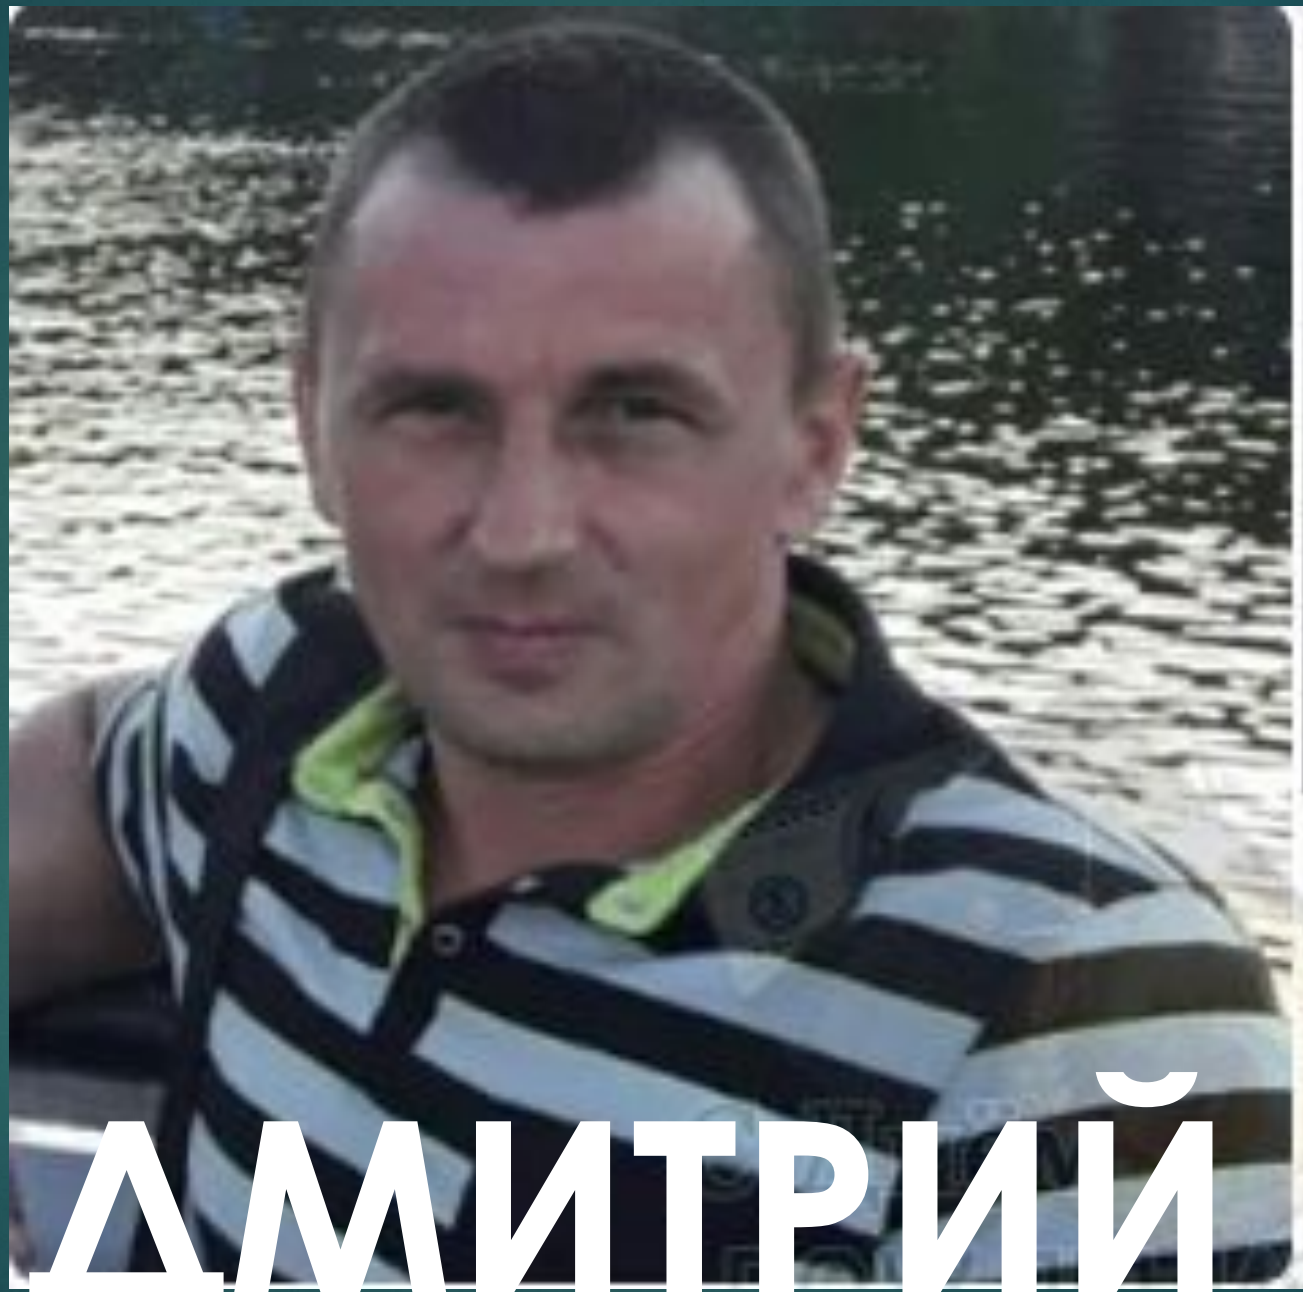

**РЕТРО-ГОСТИ**

**ДМИТРИЙ**

**ДМИТРИЙ**

**БАБУШКА ВЕРА**

**БАБУШКА ВЕРА**

**АНДРЕЙ**

A black and white portrait of a young man with dark hair, wearing a suit and tie. He is holding a lit cigarette in his right hand and looking directly at the camera with a slight smile. The background is a plain, light color. The image is framed by a dark teal border on the left and right sides, and a red vertical bar is visible in the top right corner.

**АНДРЕЙ**

АНДРЕЙ КОЛЯ

АНДРЕЙ КОЛЯ

АЛИНА

**АЛИНА**

СЕРГЕЙ И НАТАЛЬЯ

МАРИНА

**МАРИНА**

НИНА И АЛЕКСЕЙ

НИНА

ДМИТРИЙ

A black and white portrait of a man with long, dark hair styled back, wearing a light-colored button-down shirt and a dark tie. He is smiling slightly. The portrait is centered against a dark background. The overall image has a teal gradient background with a red rectangle in the top right corner.