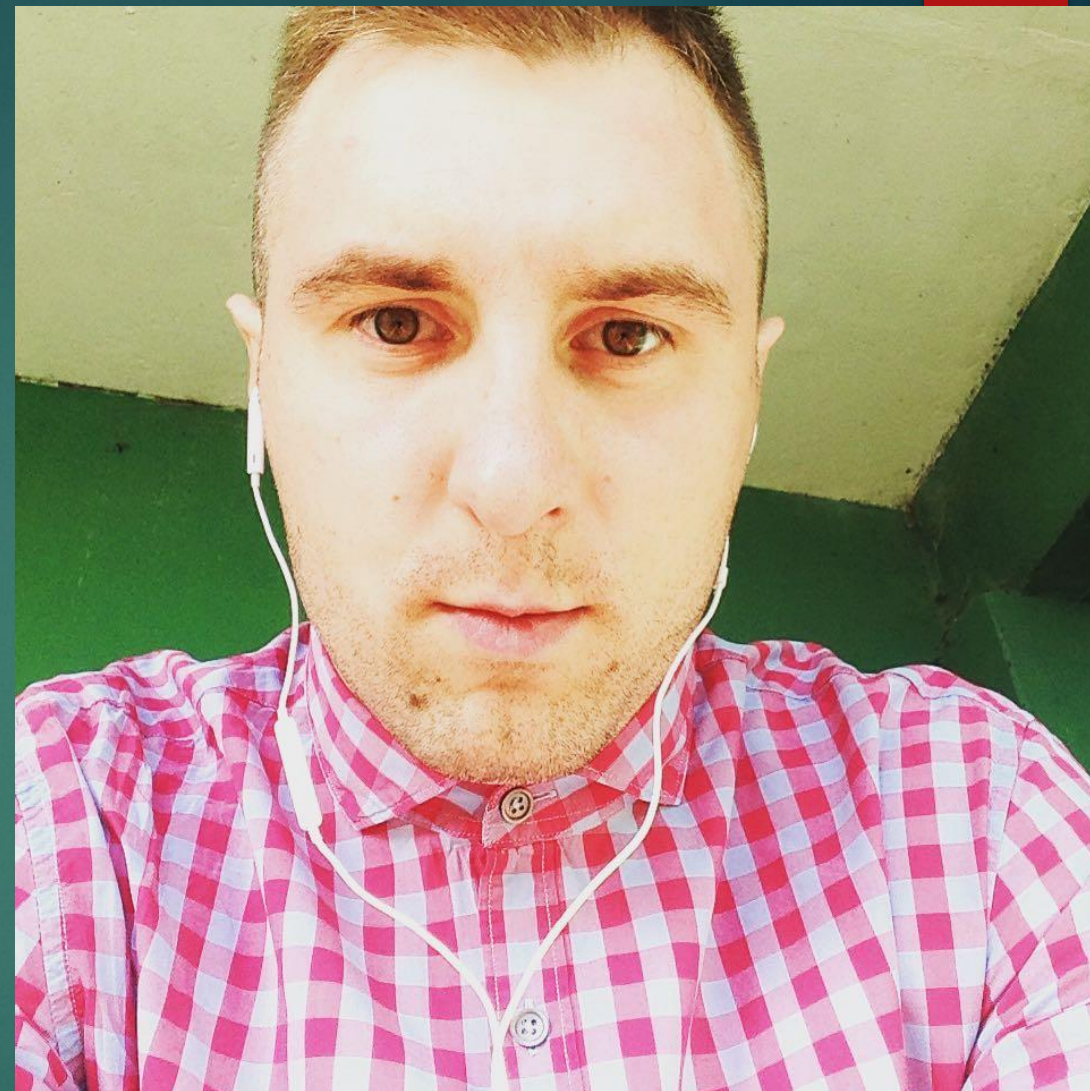

**РЕТРО-ГОСТИ**

**ДМИТРИЙ**

**ДМИТРИЙ**

**БАБУШКА ВЕРА**

**БАБУШКА ВЕРА**

**АНДРЕЙ**

A black and white portrait of a young man with dark hair, wearing a suit and tie. He is holding a lit cigarette in his right hand and looking directly at the camera with a slight smile. The background is a plain, light color. The image is framed by a dark teal border on the left and right sides, and a red vertical bar is visible in the top right corner.

**АНДРЕЙ**

АНДРЕЙ КОЛЯ

АНДРЕЙ КОЛЯ

АЛИНА

**АЛИНА**

СЕРГЕЙ И НАТАЛЬЯ

МАРИНА

**МАРИНА**

НИНА И АЛЕКСЕЙ

НИНА

ДМИТРИЙ

A black and white portrait of a man with long, dark hair styled back, wearing a light-colored button-down shirt and a dark tie. He is smiling slightly. The portrait is centered against a dark background. The overall image has a teal gradient background with a red rectangle in the top right corner.