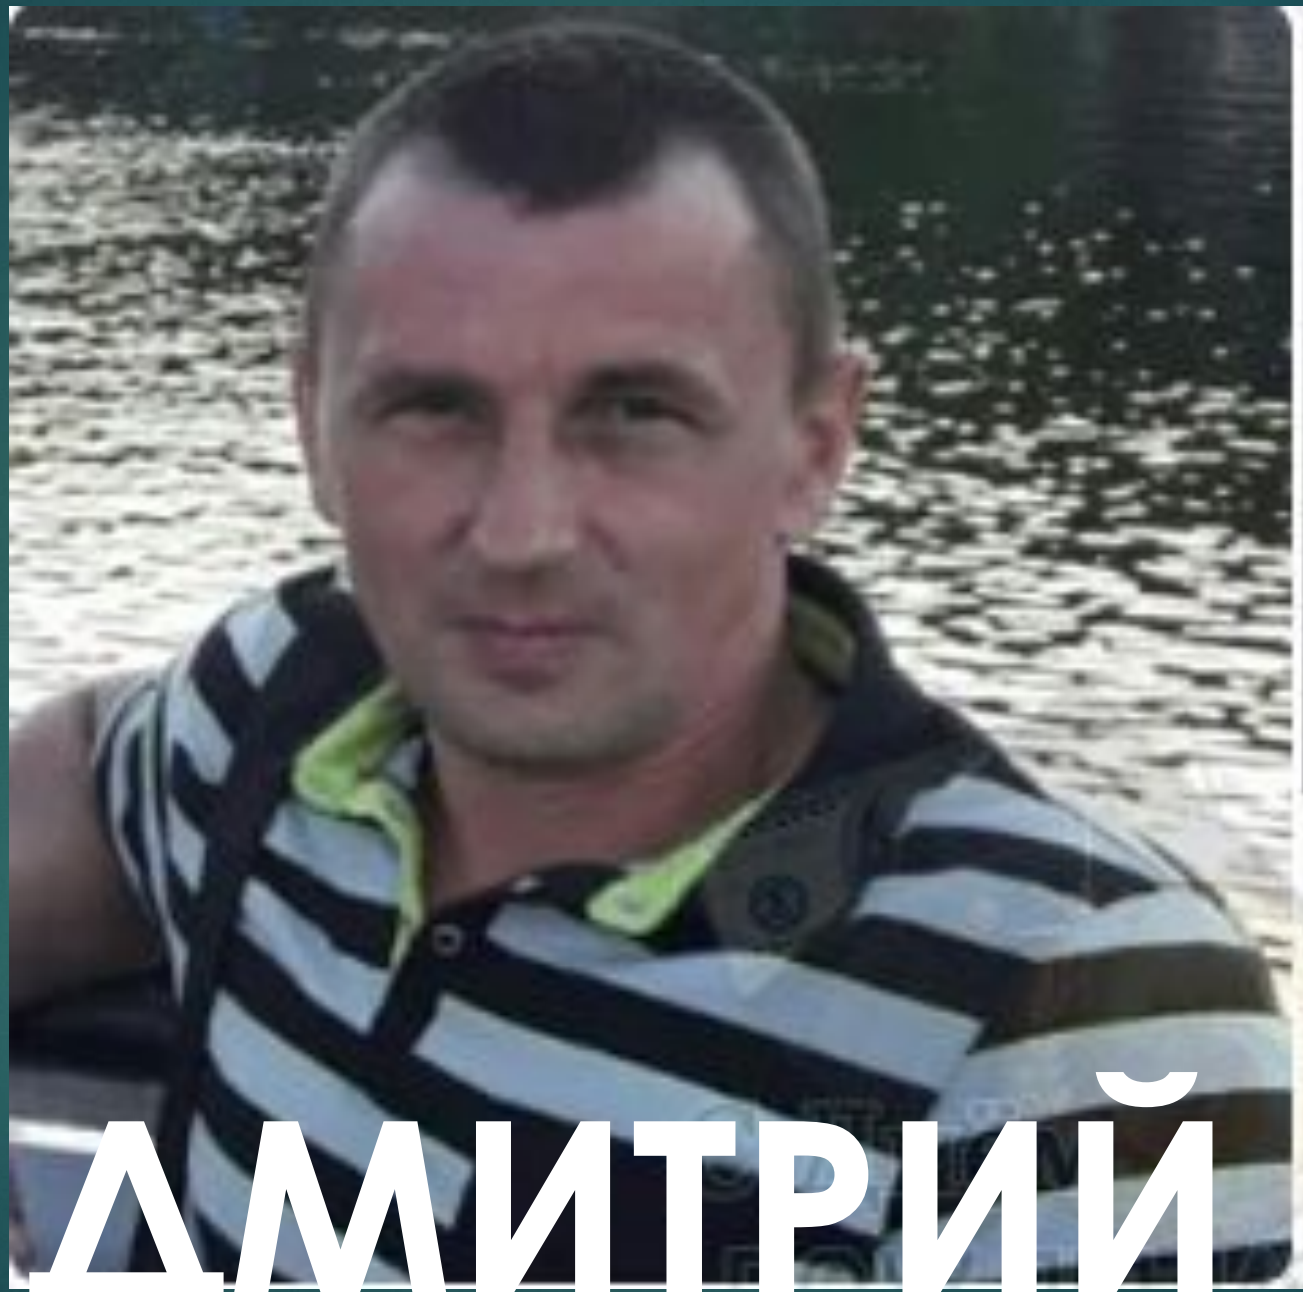

РЕТРО-ГОСТИ

ДМИТРИЙ

ДМИТРИЙ

БАБУШКА ВЕРА

БАБУШКА ВЕРА

АНДРЕЙ

A black and white portrait of a young man with dark hair, wearing a suit and tie. He is holding a lit cigarette in his right hand and looking directly at the camera with a slight smile. The background is a plain, light color. The image is framed by a dark teal border on the left and right sides, and a red vertical bar is visible in the top right corner.

АНДРЕЙ

АНДРЕЙ КОЛЯ

АНДРЕЙ КОЛЯ

АЛИНА

АЛИНА

СЕРГЕЙ И НАТАЛЬЯ

МАРИНА

МАРИНА

НИНА И АЛЕКСЕЙ

НИНА

ДМИТРИЙ

A black and white portrait of a man with long, dark hair styled back, wearing a light-colored button-down shirt and a dark tie. He is smiling slightly. The portrait is centered against a dark background. The overall image has a teal gradient background with a red rectangle in the top right corner.