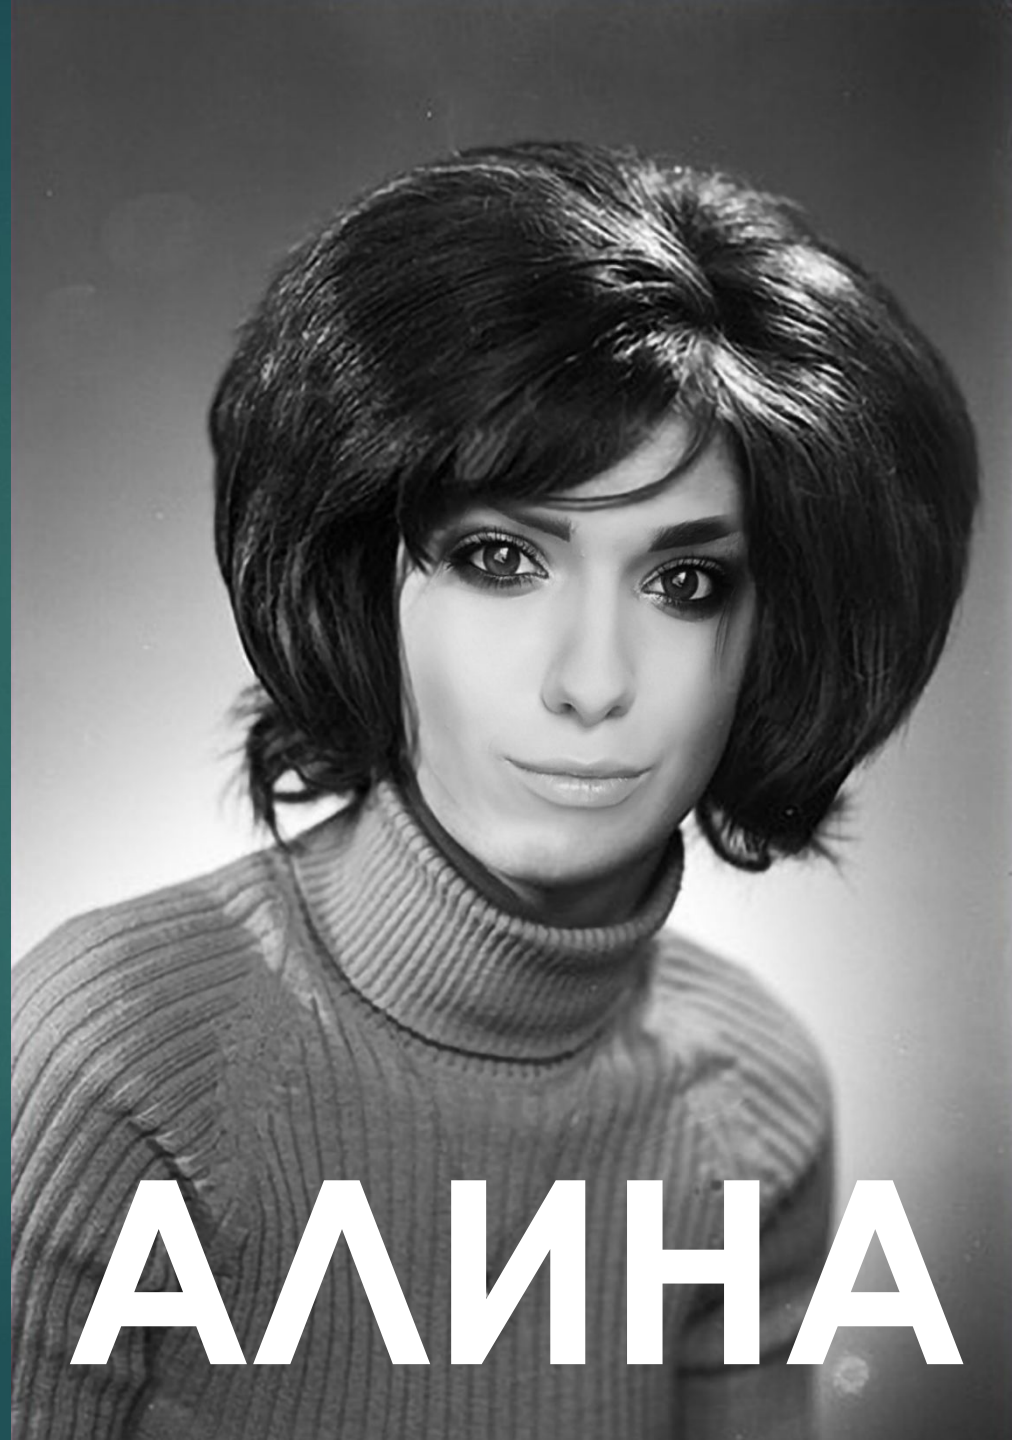

РЕТРО-ГОСТИ

ДМИТРИЙ

ДМИТРИЙ

БАБУШКА ВЕРА

БАБУШКА ВЕРА

АНДРЕЙ

A black and white portrait of a young man with dark hair, wearing a suit and tie. He is holding a lit cigarette in his right hand and looking directly at the camera with a slight smile. The background is a plain, light color. The image is framed by a dark teal border on the left and right sides, and a red vertical bar is visible in the top right corner.

АНДРЕЙ

АНДРЕЙ КОЛЯ

АНДРЕЙ КОЛЯ

АЛИНА

АЛИНА

СЕРГЕЙ И НАТАЛЬЯ

МАРИНА

МАРИНА

НИНА И АЛЕКСЕЙ

НИНА

ДМИТРИЙ

A black and white portrait of a man with long, dark hair styled back, wearing a light-colored button-down shirt and a dark tie. He is smiling slightly. The portrait is centered against a dark background. The overall image has a teal gradient background with a red rectangle in the top right corner.