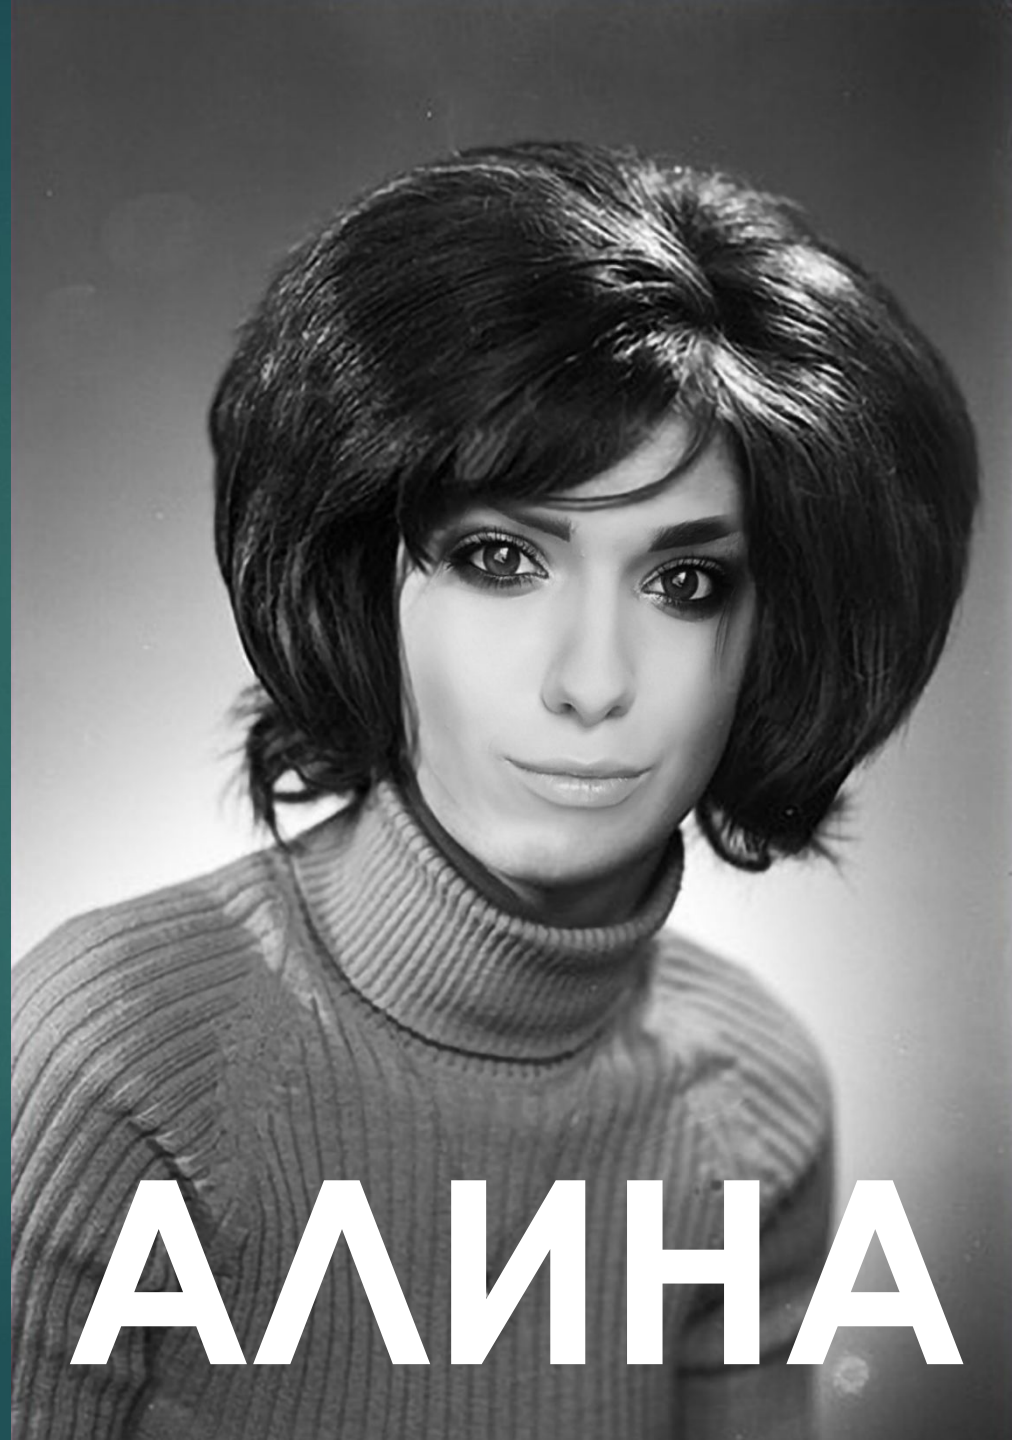

**РЕТРО-ГОСТИ**

**ДМИТРИЙ**

**ДМИТРИЙ**

**БАБУШКА ВЕРА**

**БАБУШКА ВЕРА**

**АНДРЕЙ**

A black and white portrait of a young man with dark hair, wearing a suit and tie. He is holding a lit cigarette in his right hand and looking directly at the camera with a slight smile. The background is a plain, light color. The image is framed by a dark teal border on the left and right sides, and a red vertical bar is visible in the top right corner.

**АНДРЕЙ**

АНДРЕЙ КОЛЯ

АНДРЕЙ КОЛЯ

АЛИНА

**АЛИНА**

СЕРГЕЙ И НАТАЛЬЯ

МАРИНА

**МАРИНА**

НИНА И АЛЕКСЕЙ

НИНА

ДМИТРИЙ

A black and white portrait of a man with long, dark hair styled back, wearing a light-colored button-down shirt and a dark tie. He is smiling slightly. The portrait is centered against a dark background. The overall image has a teal gradient background with a red rectangle in the top right corner.