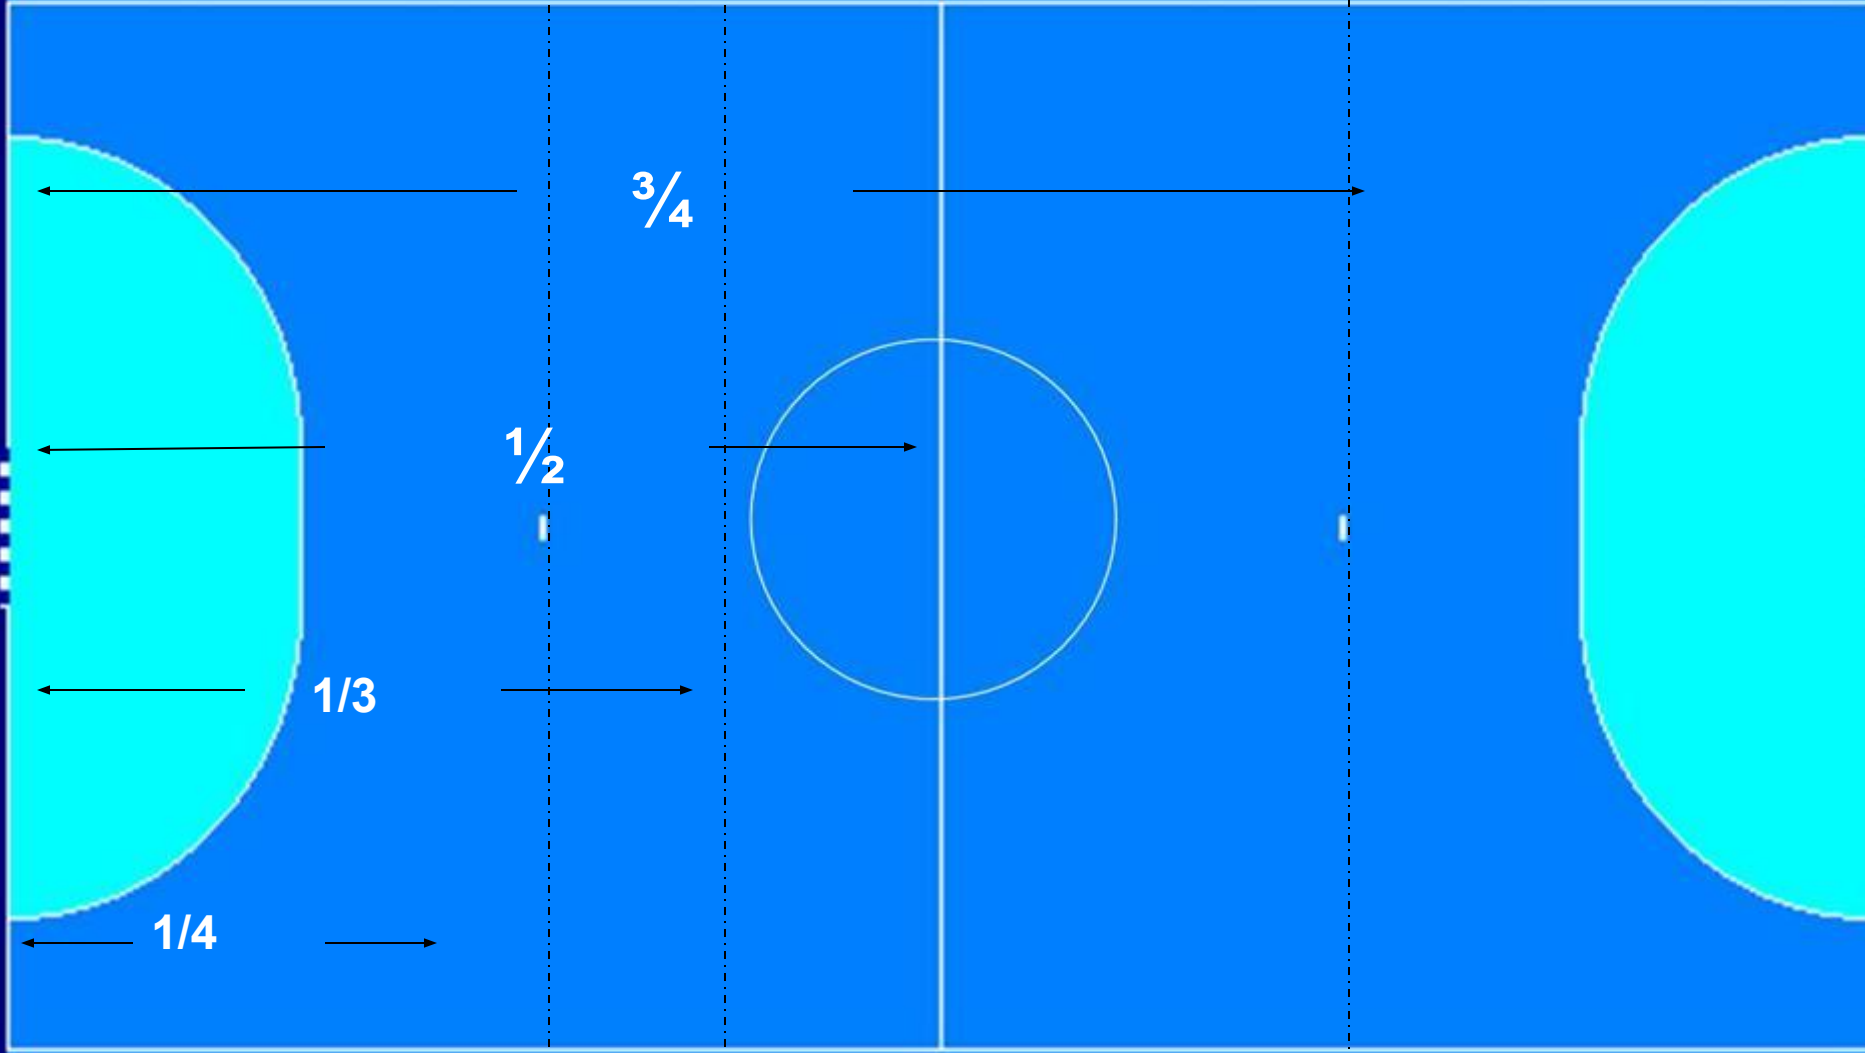

Оборона

10 м

20 м

30 м

$\frac{3}{4}$

$\frac{1}{2}$

$\frac{1}{3}$

$\frac{1}{4}$

Направление атаки