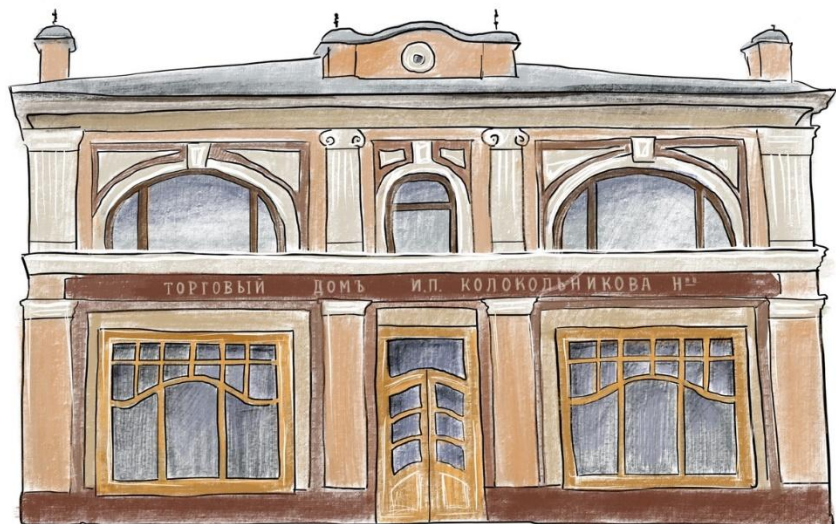

A decorative L-shaped frame composed of thick, dark green lines. The top-left corner is a horizontal line extending to the right, then a vertical line extending downwards. The bottom-right corner is a horizontal line extending to the left, then a vertical line extending upwards. The text is centered within the open space of this frame.

# Разработка эскизов

**Тюменская круглая баня**

РОВ

**Торговый дом  
Колокольниковых**