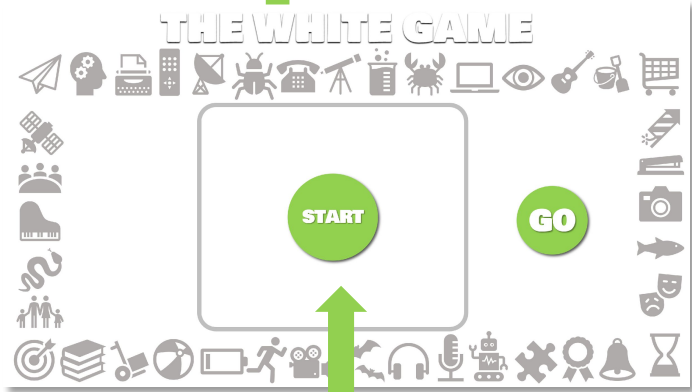

# THE WHITE GAME

## HOW TO PLAY

**1. CLICK HERE TO START**

**2. THE ICON TO BE FOUND WILL APPEAR**

**3. CLICK ON 'GO' AND SEARCH WITH YOUR CURSOR AROUND THE WHITE SCREEN**

**4. AS YOU SEARCH, TRY TO REMEMBER WHERE YOU SEE OTHER ICONS APPEARING**  
Tip: search around at the start to see where the icons are located