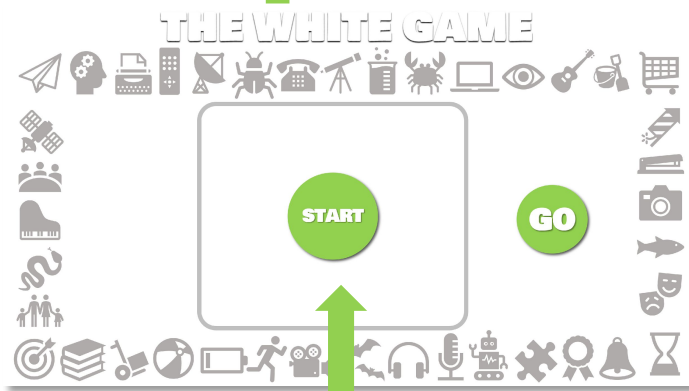

PLAY

THE WHITE GAME

HOW TO PLAY

1. CLICK HERE TO START

2. THE ICON TO BE FOUND WILL APPEAR

3. CLICK ON 'GO' AND SEARCH WITH YOUR CURSOR AROUND THE WHITE SCREEN

4. AS YOU SEARCH, TRY TO REMEMBER WHERE YOU SEE OTHER ICONS APPEARING
Tip: search around at the start to see where the icons are located

7. THE NEXT ICON TO BE FOUND WILL APPEAR. CLICK ON 'GO' AND SEARCH FOR IT. REPEAT UNTIL YOU HAVE FOUND EVERY ICON

6. CLICK ON THE BORDER ICON TO REDUCE ITS SIZE AND SHOW THAT IT HAS BEEN FOUND

5. WHEN YOU FIND YOUR TARGET ICON, CLICK ON IT TO RETURN TO THE MAIN SCREEN

THE WHITE GAME

THE WHITE GAME

THE WHITE GAME

THE WHITE GAME

THE WHITE GAME

THE WHITE GAME

THE WHITE GAME

THE WHITE GAME

THE WHITE GAME

THE WHITE GAME