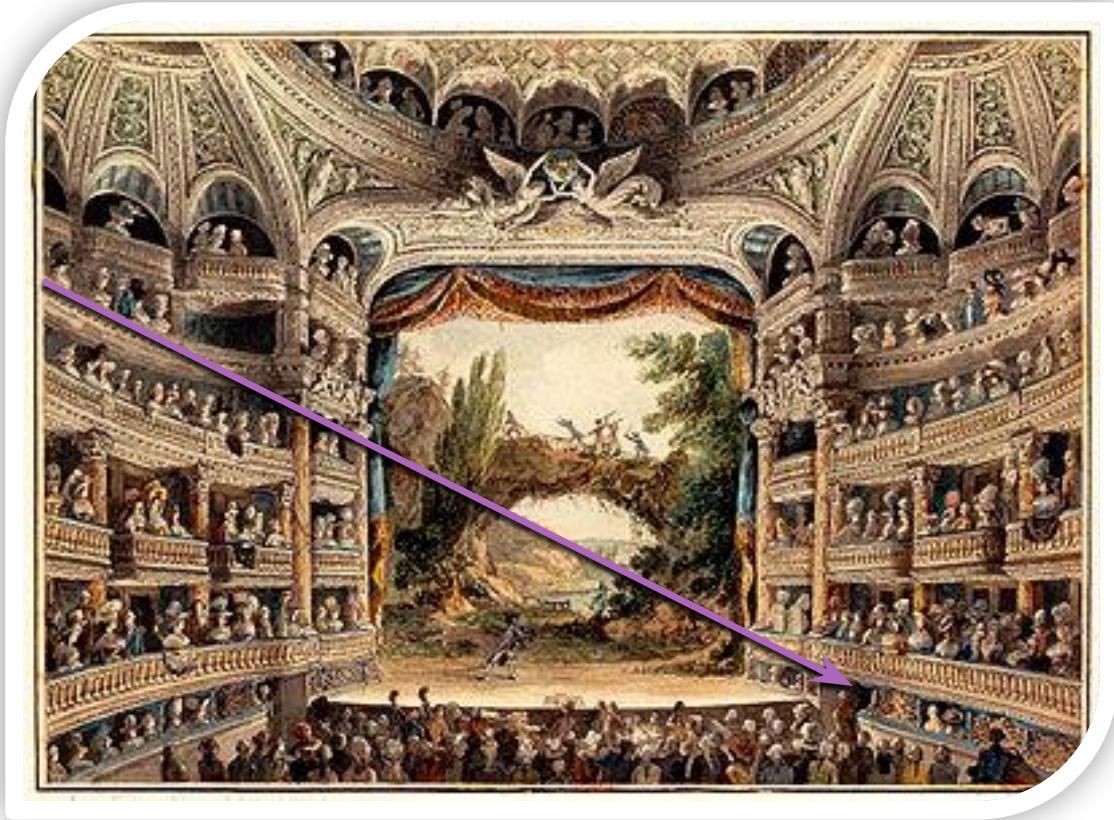

- The centerpiece of the theater was the *orchestra*, or "dancing place", a large circular or rectangular area. The orchestra was the site the choral performances, the religious rites, and, possibly, the acting.

- Behind the *orchestra* was a large rectangular building called the *skene* (meaning "tent" or "hut"). It was used as a "backstage" area where actors could change their costumes and masks, but also served to represent the location of the plays, which were usually set in front of a palace or house.

Upper Circle

- the seats can be very high and a long distance from the stage.

Dress circle

The first level

Balconies or galleries:

Stalls

Stalls is: the lower flat area, usually below or at the same level as the stage

stage

- The most important of these areas is the acting space generally known as the stage.

◎ **Thank you for your attention!!!**