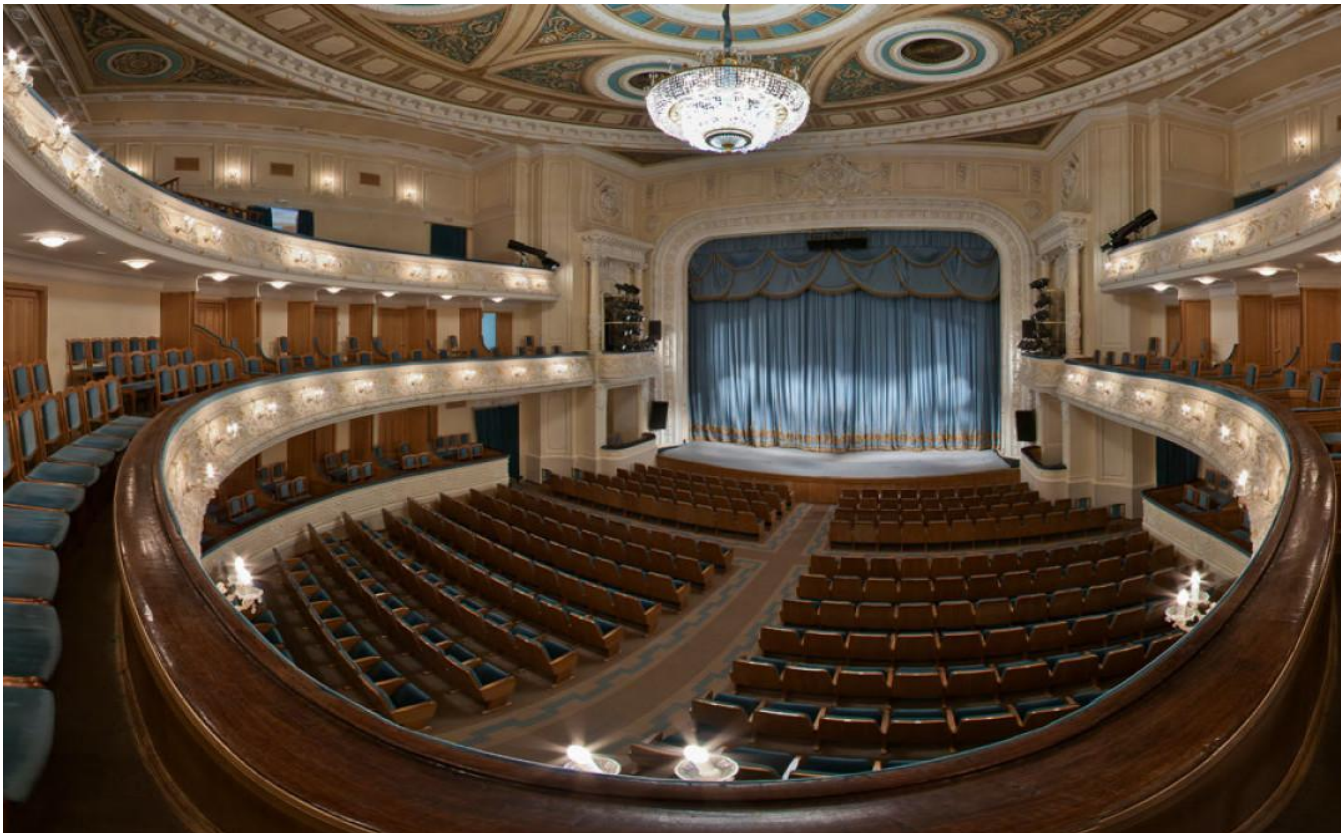

GAPOU PO «PENZA COLLEGE OF TRANSPORT
TECHNOLOGIES»

THEATRE

prepared: Kanygin Daniel Evgenievich
CHOSEG: KOP`EVA O.I.

THE PENZA DRAMA THEATRE. LUNACHARSKY

THE ANCIENT THEATER IN GREECE

- Greek theater buildings were called a *theatron* ('seeing place'). The theaters were large, open-air structures constructed on the slopes of hills. They consisted of three principal elements: the *orchestra*, the *scène*, and the audience.

- The centerpiece of the theater was the *orchestra*, or "dancing place", a large circular or rectangular area. The orchestra was the site the choral performances, the religious rites, and, possibly, the acting.

- Behind the *orchestra* was a large rectangular building called the *skene* (meaning "tent" or "hut"). It was used as a "backstage" area where actors could change their costumes and masks, but also served to represent the location of the plays, which were usually set in front of a palace or house.

- Typically, there were two or three doors in the skene that led out onto orchestra, and from which actors could enter and exit.

VSE42.RU

- Modern **theater** or **theatre** (also a **playhouse**) is a structure where theatrical works or plays are performed,
- or other performances such as musical concerts may be given.