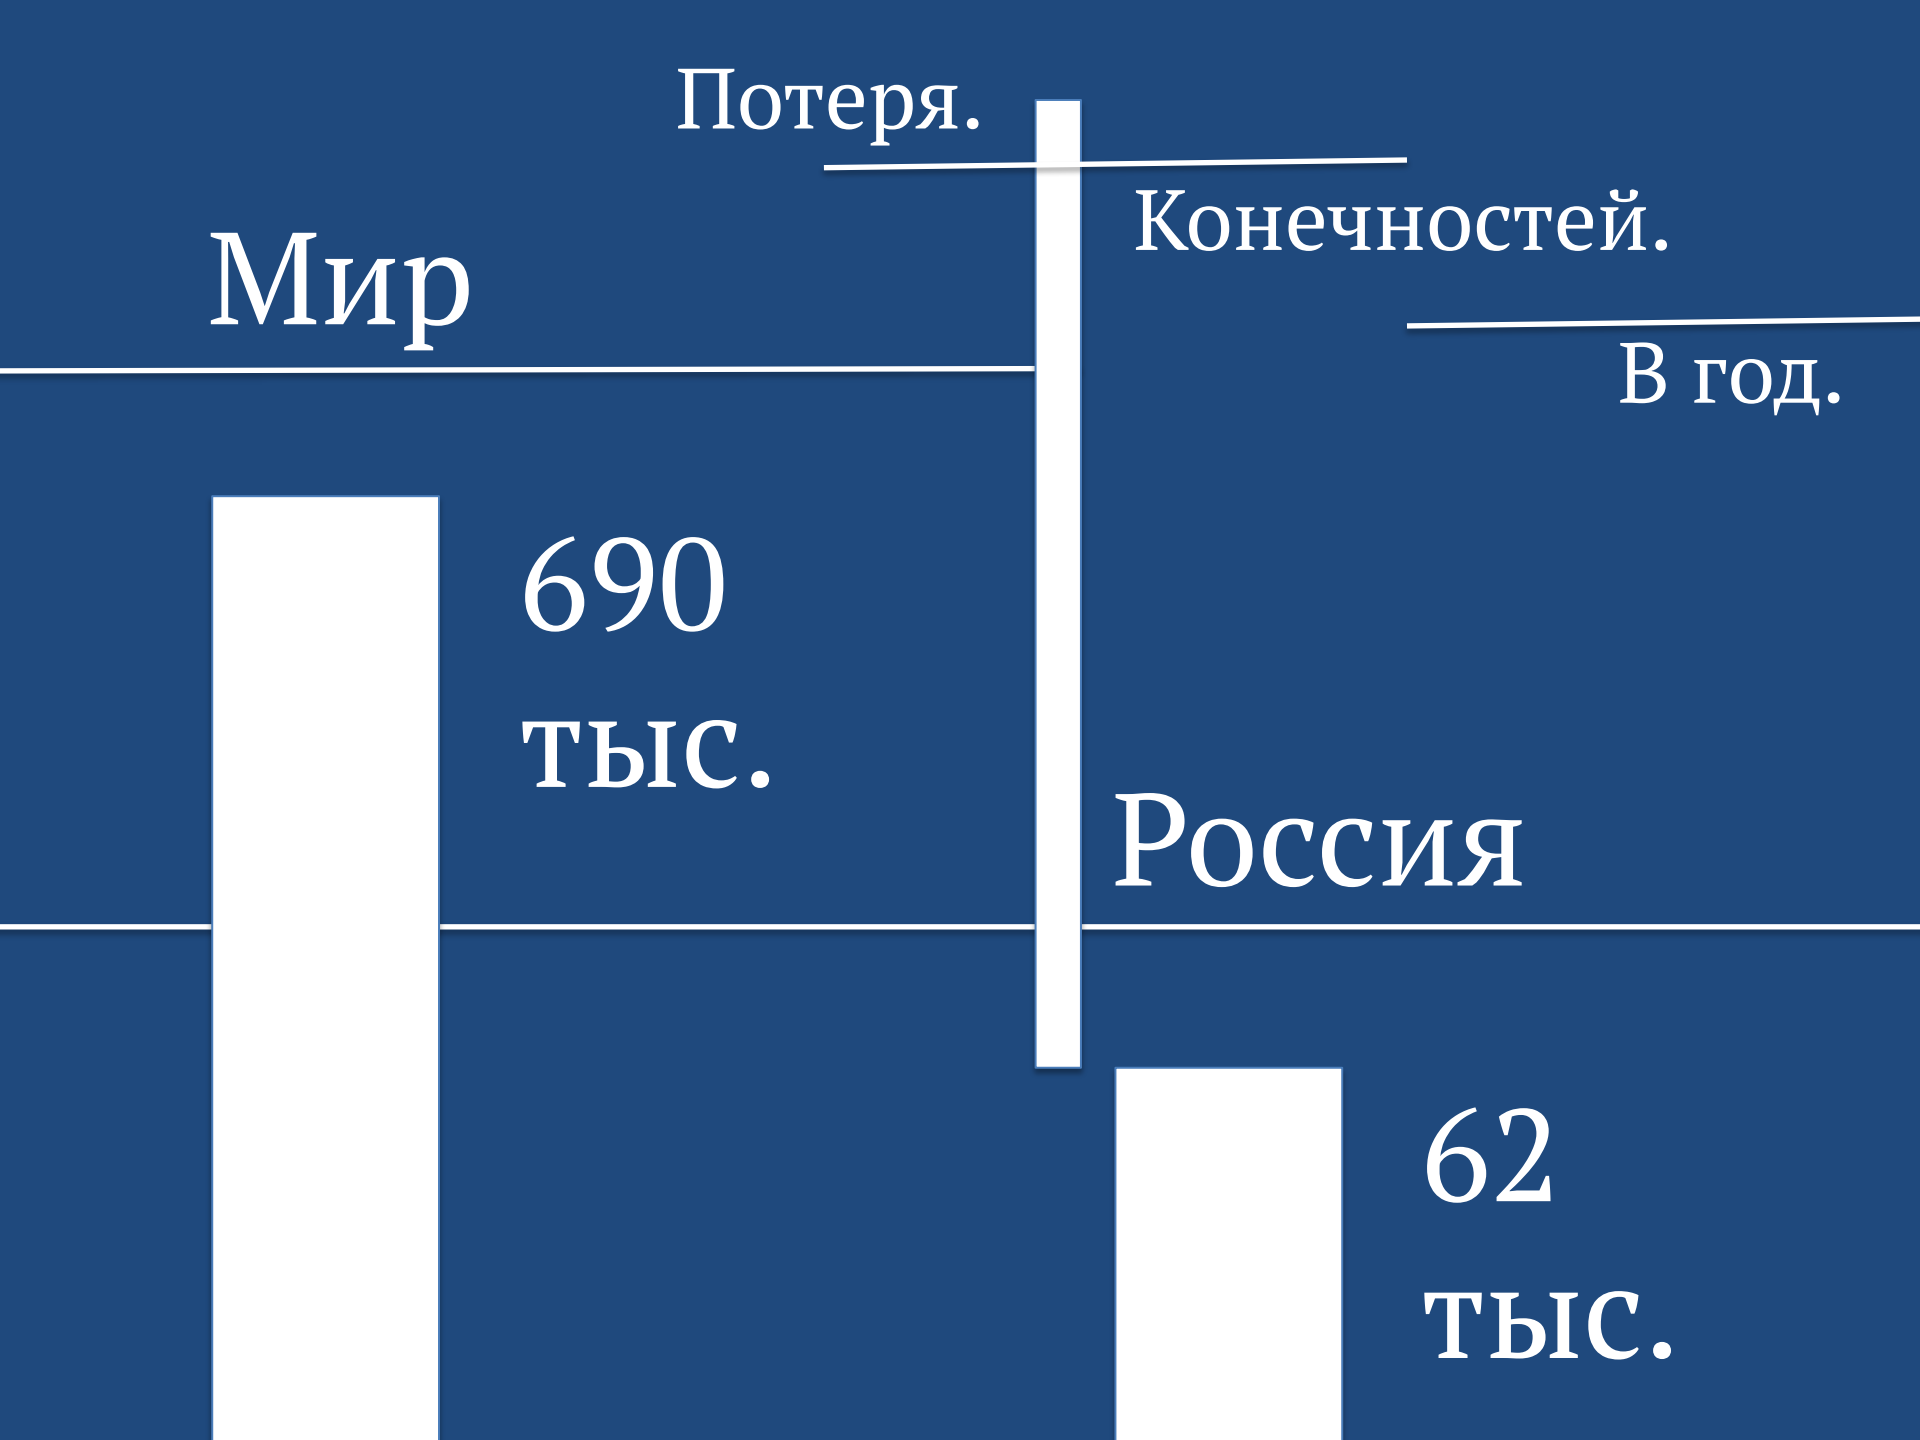

Мир

690
ТЫС.

Потеря.

Конечностей.

В год.

Россия

62
ТЫС.