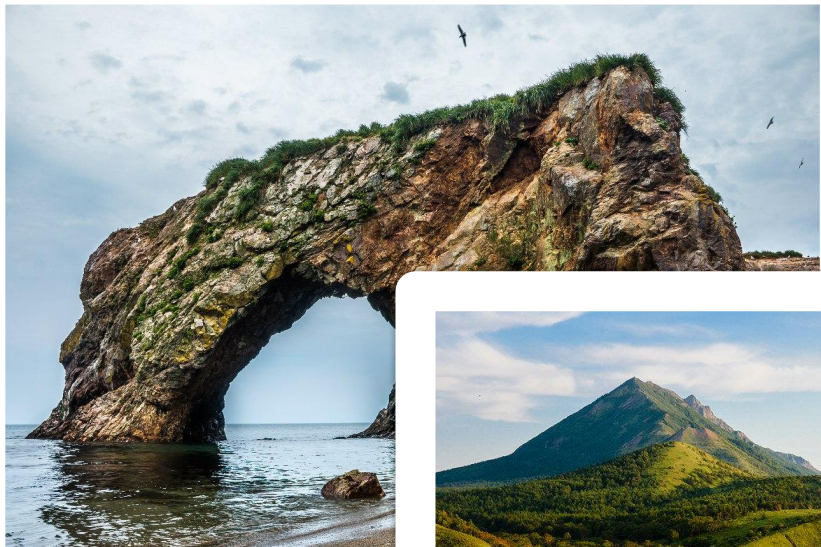

The image features a central orange circle containing the text "Сахалин рядом" in white. This central element is surrounded by various other shapes: a large yellow circle in the top left, a dark red circle in the top center, a light blue circle in the top right, a dark red circle in the middle right, a yellow circle in the bottom right, and a light blue circle in the bottom right. There are also several smaller circles and shapes in shades of teal, light blue, and dark red scattered throughout the composition.

1. НЕВЕРОЯТНАЯ ЛОКАЦИЯ

2. РАЗВИТАЯ ИНФРАСТРУКТУРА

3. ВОЗМОЖНОСТЬ ОТКРЫТЬ САХАЛИН С
НОВОЙ СТОРОНЫ ДЛЯ ВСЕГО МИРА

4. ПОМОЩЬ В РАЗВИТИИ ТУРИЗМА В
РЕГИОНЕ

The background features a collection of overlapping circles and shapes in various colors including teal, yellow, orange, red, and light blue. A large light blue circle is the central focus, containing the main text. A smaller red circle with a white double-slash symbol is positioned above and to the left of the central circle.