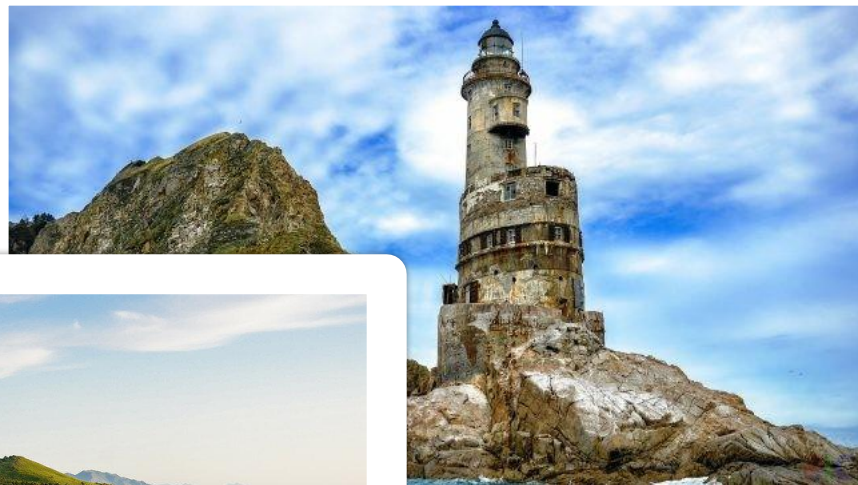

The image features a central orange circle containing the text "Сахалин рядом" in white. This central element is surrounded by various other shapes: a large yellow circle in the top left, a dark red circle in the top center, a light blue circle in the top right, a dark red circle in the middle right, a yellow circle in the bottom right, and a light blue circle in the bottom right. There are also several smaller circles and shapes in shades of teal, light blue, and dark red scattered throughout the composition.

1. НЕВЕРОЯТНАЯ ЛОКАЦИЯ

2. РАЗВИТАЯ ИНФРАСТРУКТУРА

3. ВОЗМОЖНОСТЬ ОТКРЫТЬ САХАЛИН С
НОВОЙ СТОРОНЫ ДЛЯ ВСЕГО МИРА

4. ПОМОЩЬ В РАЗВИТИИ ТУРИЗМА В
РЕГИОНЕ

The background features a collection of overlapping circles and shapes in various colors including teal, yellow, orange, red, and light blue. A large light blue circle is the central focus, containing the main text. A smaller red circle with a white double-slash symbol is positioned above and to the left of the central circle.