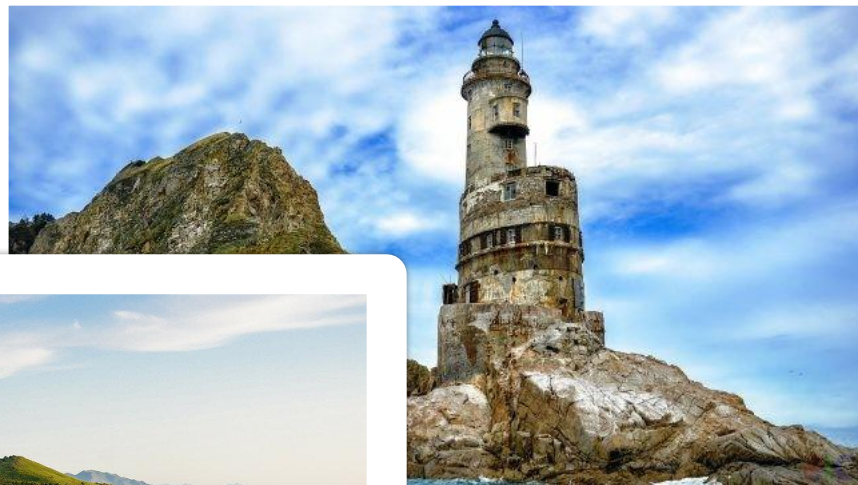

The image features a central orange circle containing the text "Сахалин рядом" in white. This central element is surrounded by various other shapes: a large yellow circle in the top left, a dark red circle in the top center, a light blue circle in the top right, a dark red circle in the middle right, a yellow circle in the bottom right, and a light blue circle in the bottom right. There are also several smaller circles and a dark red oval scattered throughout the composition. The background is white.

Сахалин  
рядом

# 1. НЕВЕРОЯТНАЯ ЛОКАЦИЯ

2. РАЗВИТАЯ ИНФРАСТРУКТУРА

3. ВОЗМОЖНОСТЬ ОТКРЫТЬ САХАЛИН С  
НОВОЙ СТОРОНЫ ДЛЯ ВСЕГО МИРА

4. ПОМОЩЬ В РАЗВИТИИ ТУРИЗМА В  
РЕГИОНЕ

A decorative background featuring various colored circles and shapes in shades of red, orange, yellow, teal, and light blue. A large light blue circle is centered on the page, containing the main text. A smaller red circle is positioned above and to the left of the main circle, containing a white double-slash symbol. The overall design is modern and vibrant.