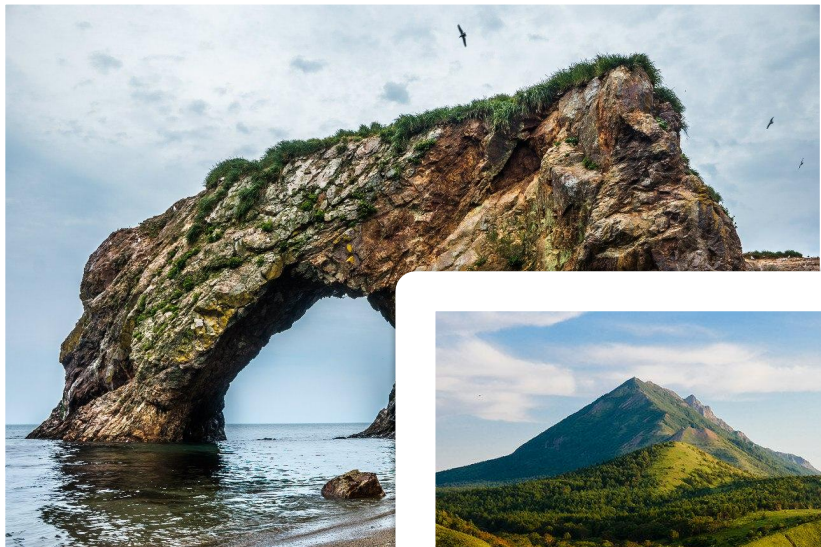

The image features a central orange circle containing the text "Сахалин рядом" in white. This central element is surrounded by various other shapes: a large yellow circle in the top left, a dark red circle in the top center, a light blue circle in the top right, a dark red circle in the middle right, a yellow circle in the bottom right, and a light blue circle in the bottom right. There are also several smaller circles and a dark red oval scattered throughout the composition. The background is white.

Сахалин  
рядом

# 1. НЕВЕРОЯТНАЯ ЛОКАЦИЯ

2. РАЗВИТАЯ ИНФРАСТРУКТУРА

3. ВОЗМОЖНОСТЬ ОТКРЫТЬ САХАЛИН С  
НОВОЙ СТОРОНЫ ДЛЯ ВСЕГО МИРА

4. ПОМОЩЬ В РАЗВИТИИ ТУРИЗМА В  
РЕГИОНЕ

A decorative background featuring various colored circles and shapes in shades of red, orange, yellow, teal, and light blue. A large light blue circle is centered on the page, containing the main text. A smaller red circle is positioned above and to the left of the main circle, containing a white double-slash symbol. The overall design is modern and vibrant.