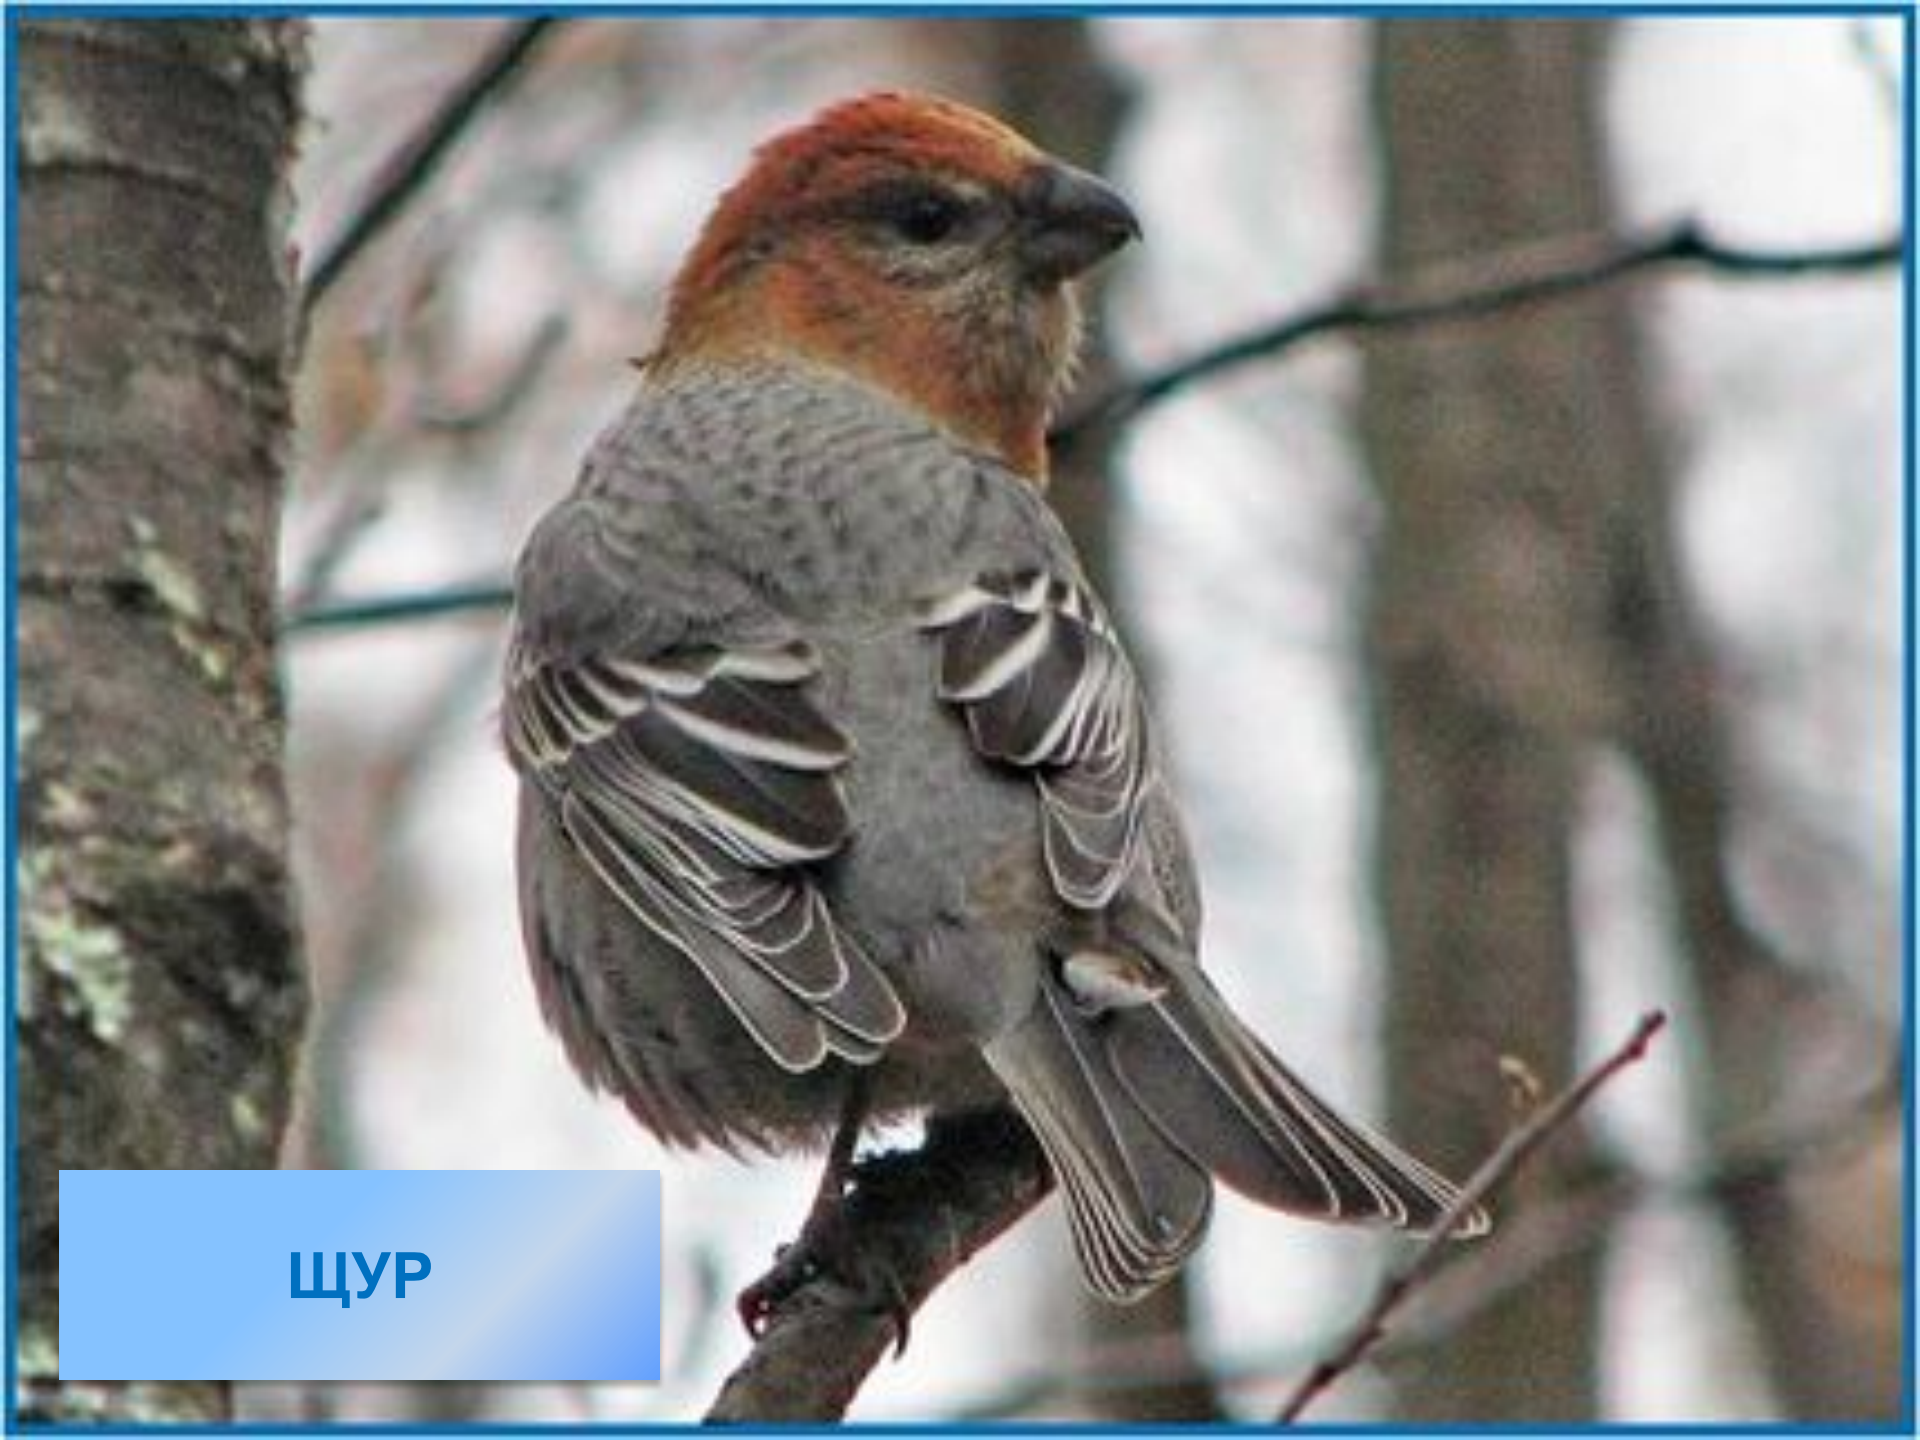

# УЗНАЙ ДЕРЕВО

**БЕРЁЗА**

**ЭТО СЛЕДЫ БЕЛКИ**

# ЛИСА «НАСТРОЧИЛА»

A photograph of a winter forest scene. The ground is covered in a thick layer of snow. A series of distinct tracks, characteristic of a rabbit, leads from the foreground towards the background, curving slightly to the right. The tracks are made of two small, rounded prints per step. The forest consists of many thin, bare trees, likely birches, with dark trunks and branches. The lighting is bright, casting soft shadows on the snow. In the bottom left corner, there is a blue rectangular box containing the text 'ЗАЯЧЬИ СЛЕДЫ' in white, bold, uppercase letters.

**ЗАЯЧЬИ СЛЕДЫ**

ЩУР