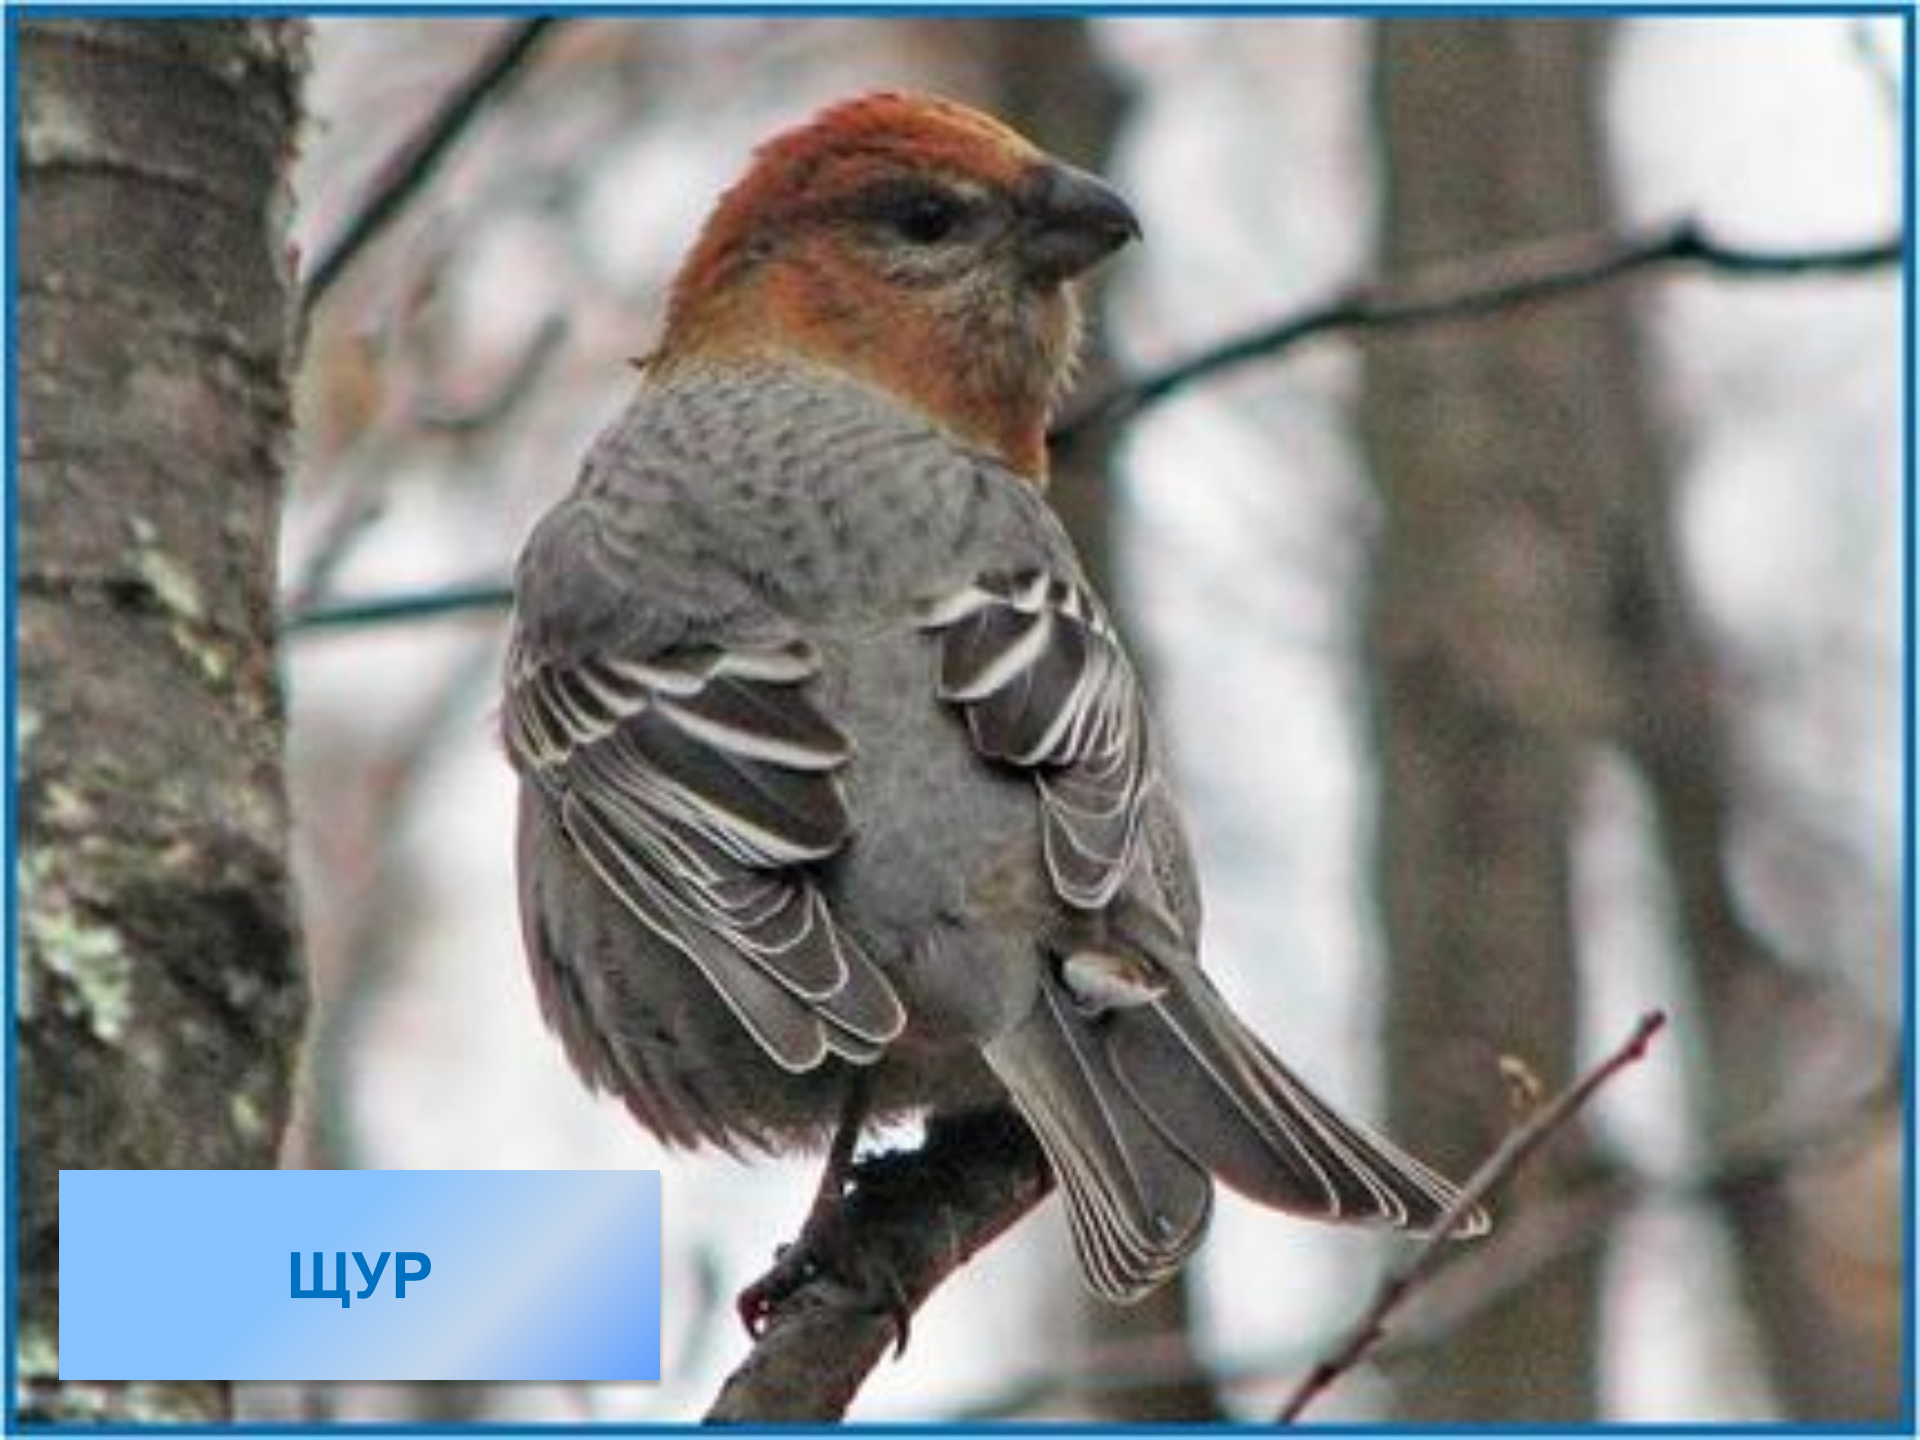

НАРОДНЫЕ ПРИМЕТЫ

A winter landscape with snow-covered trees and a bright sun in a blue sky. The scene is captured in a cool, blue-toned color palette, emphasizing the cold and clear atmosphere of a winter day. The sun is positioned in the upper right quadrant, creating a strong light source and casting soft shadows on the snow-covered ground and branches.

ЭТО СЛЕДЫ БЕЛКИ

ЛИСА «НАСТРОЧИЛА»

A photograph of a winter forest scene. The ground is covered in a thick layer of snow. A series of distinct tracks, characteristic of a rabbit, leads from the foreground towards the background. The tracks are made of two parallel prints per step. The forest consists of many thin, bare trees, likely birches, with their dark trunks standing against the white snow. The lighting suggests a bright day, with soft shadows cast by the trees and the tracks.