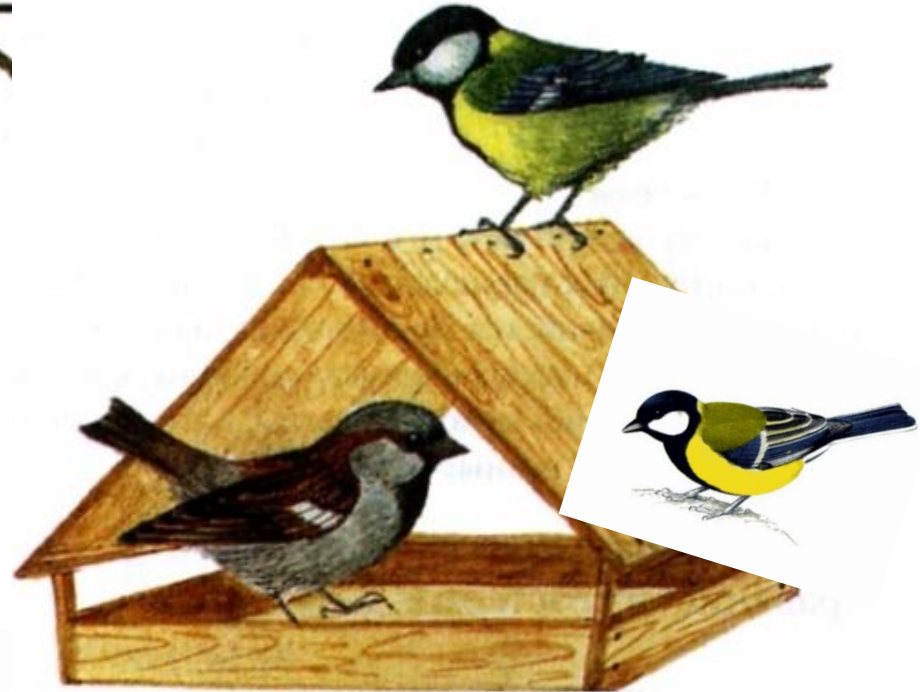

НАРОДНЫЕ ПРИМЕТЫ

A winter landscape with snow-covered trees and a bright sun in a blue sky. The scene is captured in a cool, blue-toned color palette, emphasizing the cold and clear atmosphere of a winter day. The sun is positioned in the upper right quadrant, creating a strong light source and casting soft shadows on the snow-covered ground and branches.

ЭТО СЛЕДЫ БЕЛКИ

ЛИСА «НАСТРОЧИЛА»

A photograph of a winter forest scene. The ground is covered in a thick layer of snow. A series of distinct tracks, characteristic of a rabbit, leads from the foreground towards the background. The tracks are made of two parallel prints per step. The forest consists of many thin, bare trees, likely birches, with their dark trunks standing against the white snow. The lighting suggests a bright day, with soft shadows cast by the trees and the tracks.

ЗАЯЧЬИ СЛЕДЫ

ЩУР

КОЧУЮЩИЕ ПТИЦЫ

ЗИМУЮЩИЕ ПТИЦЫ

ПОКОРМИТЕ ПТИЦ ЗИМОЙ!

ЕГЕРЬ

РАСПРЕДЕЛИТЕ ЖИВОТНЫХ ПО ГРУППАМ

ДЕЛАЮТ
ЗАПАСЫ