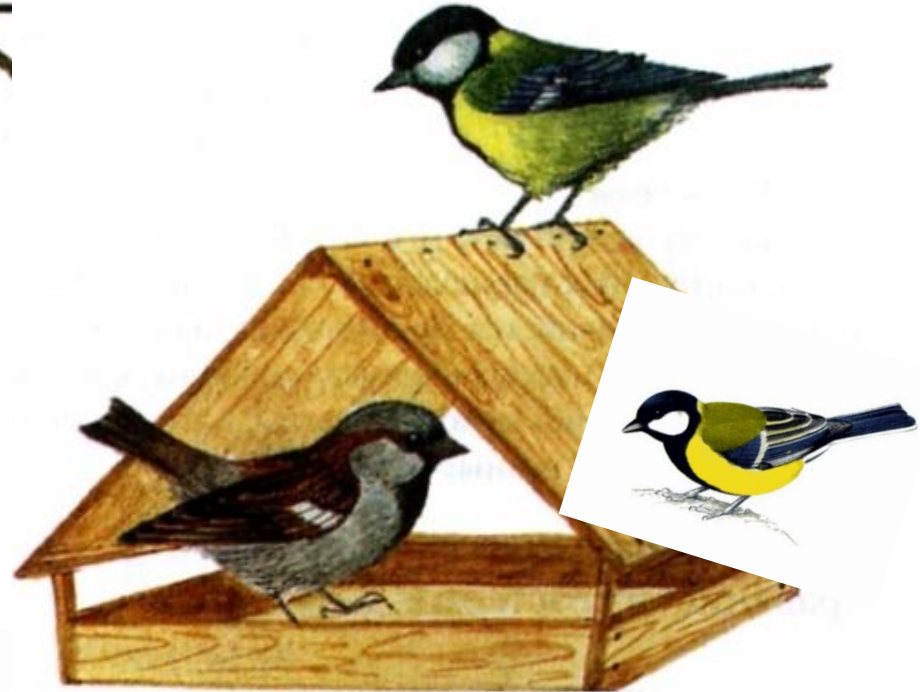

ПОКОРМИТЕ ПТИЦ ЗИМОЙ!