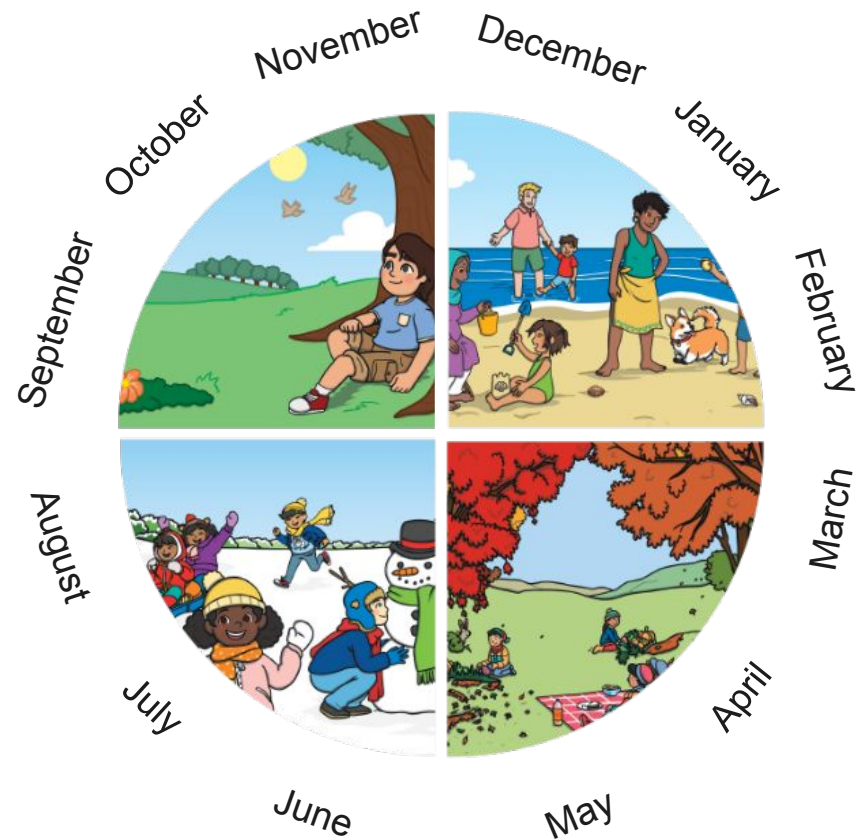

Spring around the World

In the southern hemisphere, in countries like Australia, spring is in September, October and November!