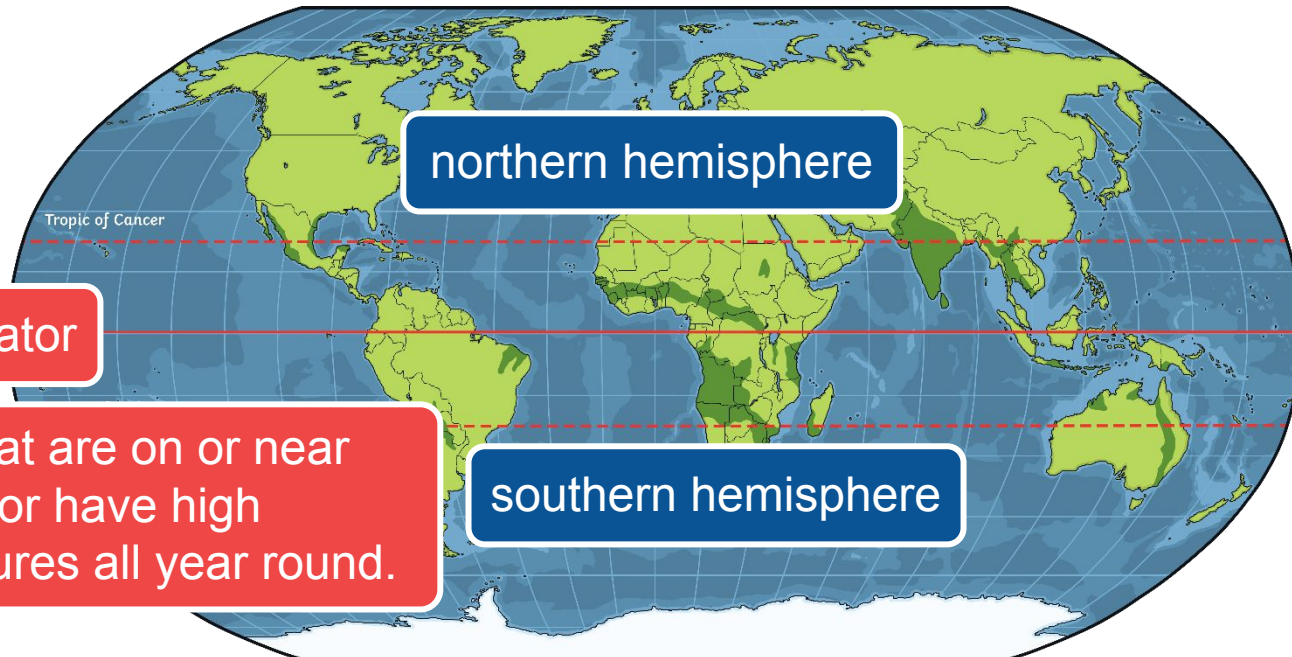

Spring around the World

Spring falls in different months of the year, depending on where you are in the world.

The UK (United Kingdom) is in the northern hemisphere of the earth. The bottom half is called the southern hemisphere. The two hemispheres are split by an imaginary line called the equator.

equator

northern hemisphere

Places that are on or near the equator have high temperatures all year round.

southern hemisphere