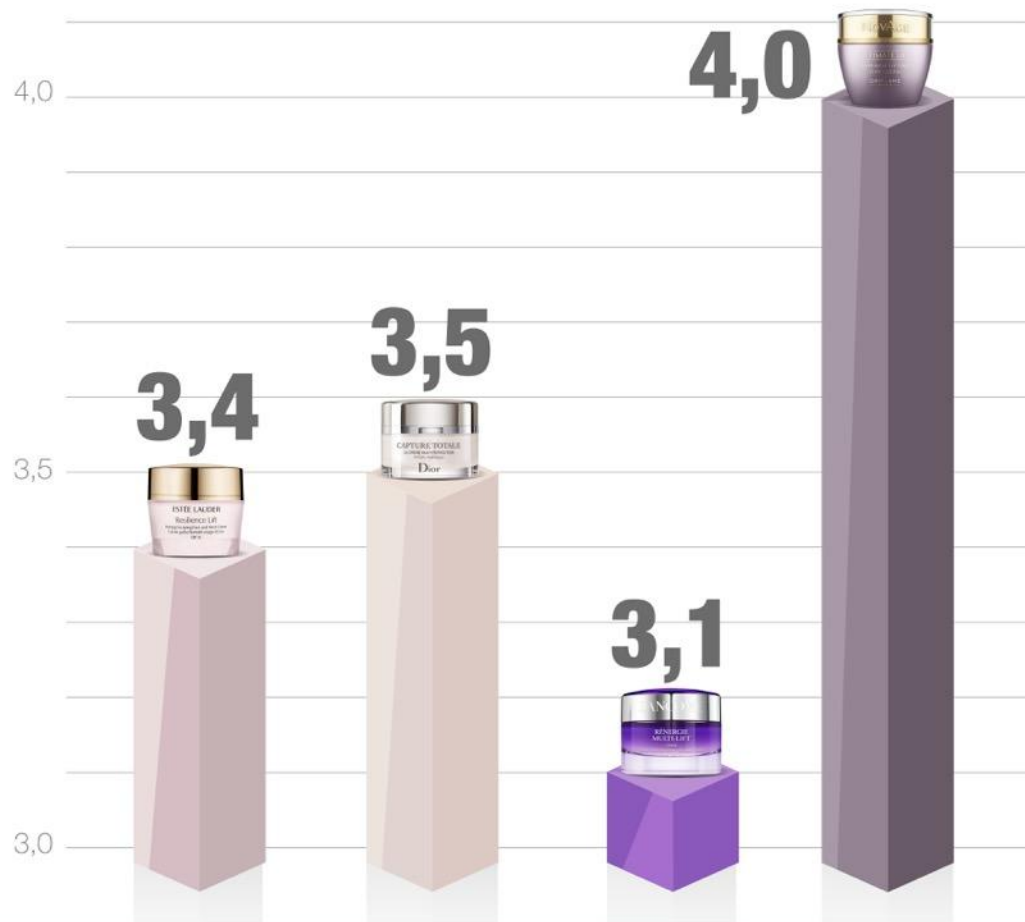

ДЕЙСТВИЕ НА СОСУДЫ

- Крем ESTEE LAUDER RESILIENCE
- Крем DIOR CAPTURE TOTALE UNIVERSAL
- Крем LANCOME RENERGIE MULTI-LIFT
- Крем ORIFLAME NOVAGE ULTIMATE LIFT