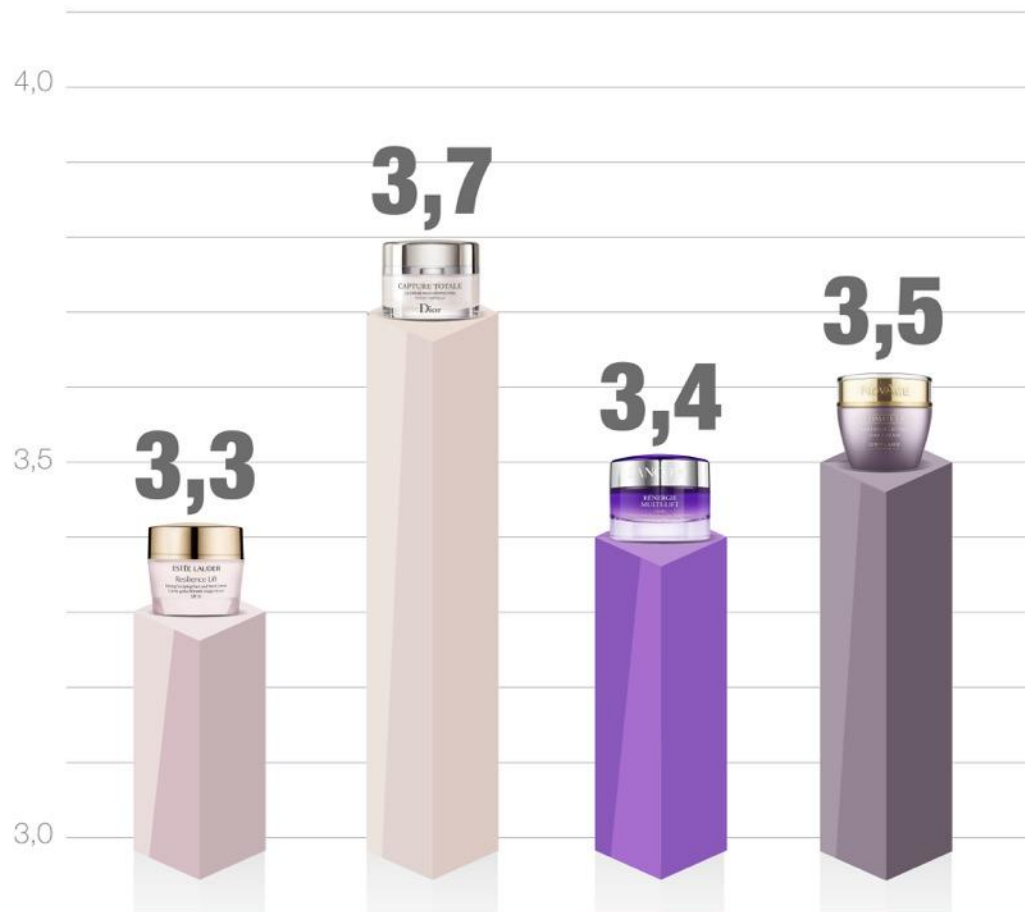

ESTÉE LAUDER

★ **Product**Test

A dynamic splash of white liquid, possibly milk or cream, is captured in mid-air against a white background. The splash is wide and horizontal, with a thick, flowing center and many smaller droplets trailing off to the sides. A solid purple horizontal band is positioned behind the main body of the splash. Overlaid on this purple band is the text 'АНТИВОЗРАСТНОЙ ЭФФЕКТ' in a bold, dark grey, sans-serif font. The text is centered horizontally and spans across the width of the splash.

**АНТИВОЗРАСТНОЙ  
ЭФФЕКТ**