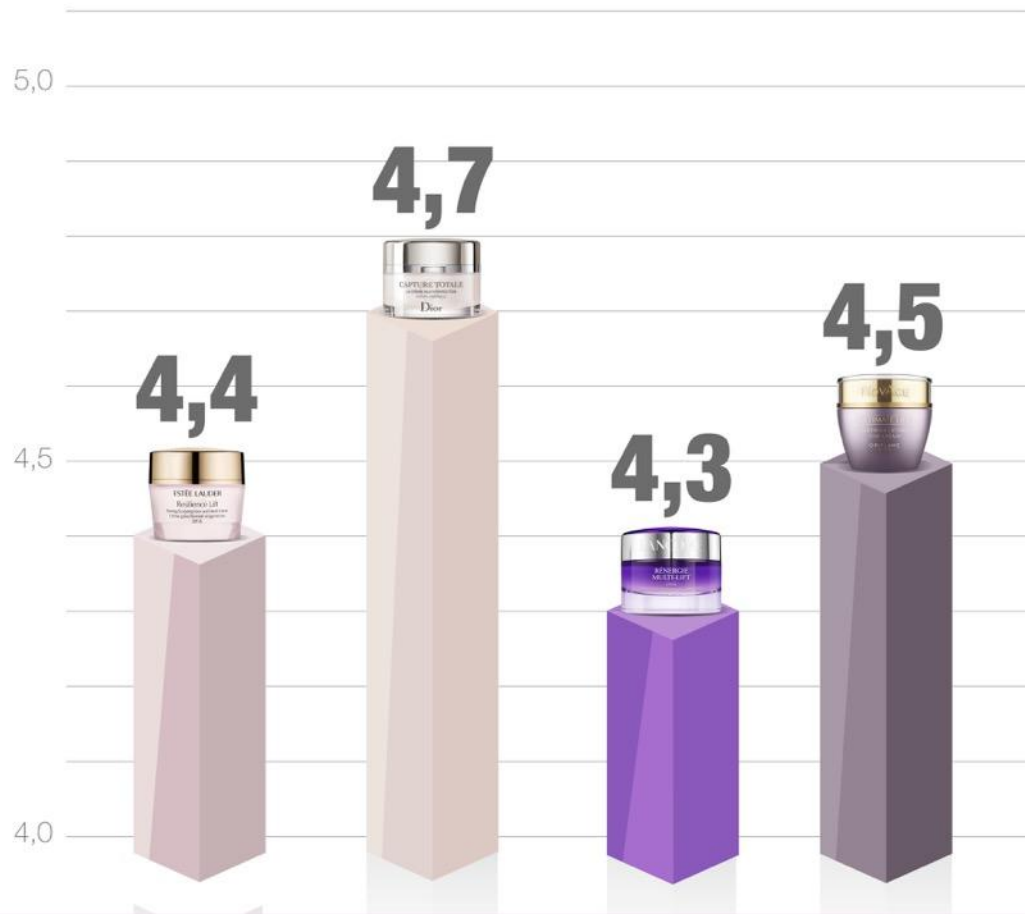

ДЕЙСТВИЕ НА ПИГМЕНТАЦИЮ

- Крем ESTEE LAUDER RESILIENCE
- Крем DIOR CAPTURE TOTALE UNIVERSAL
- Крем LANCOME RENERGIE MULTI-LIFT
- Крем ORIFLAME NOVAGE ULTIMATE LIFT