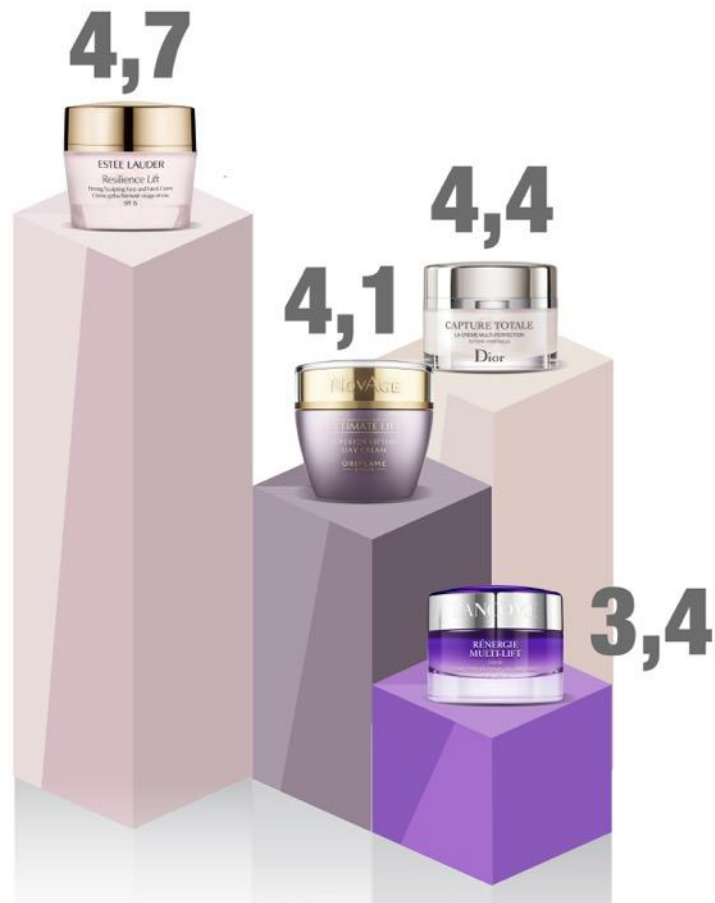

ESTÉE LAUDER

★ **Product**Test

A dynamic splash of white liquid, possibly milk or cream, is captured in mid-air against a white background. The splash is wide and horizontal, with a thick, flowing center and many smaller droplets trailing off to the sides. A solid purple horizontal band is positioned behind the main body of the splash. Overlaid on this purple band is the text 'АНТИВОЗРАСТНОЙ ЭФФЕКТ' in a bold, dark grey, sans-serif font. The text is centered horizontally and spans across the width of the splash.

# ЛИПКОСТЬ

-  Крем ESTEE LAUDER RESILIENCE
-  Крем DIOR CAPTURE TOTALE UNIVERSAL
-  Крем LANCOME RENERGIE MULTI-LIFT
-  Крем ORIFLAME NOVAGE ULTIMATE LIFT

# ТЕКСТУРА

-  Крем ESTEE LAUDER RESILIENCE
-  Крем DIOR CAPTURE TOTALE UNIVERSAL
-  Крем LANCOME RENERGIE MULTI-LIFT
-  Крем ORIFLAME NOVAGE ULTIMATE LIFT

69 4 MECTO

69 **4** MECTO

73 **3** MECTO

69 **4** MECTO