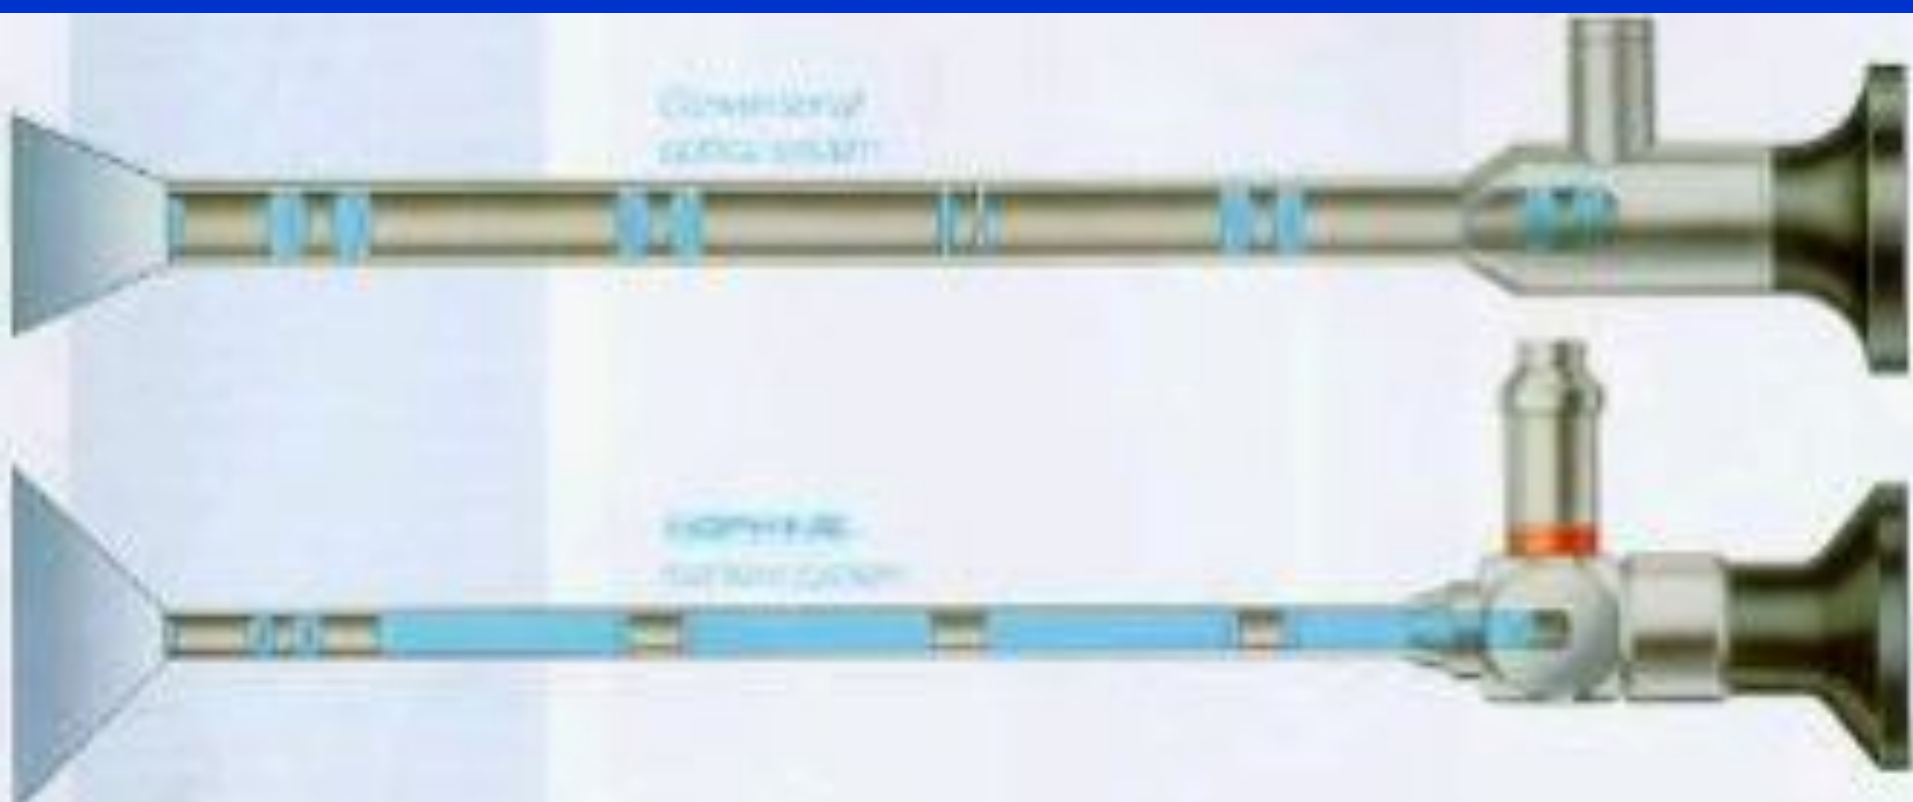

ЛАПАРОСКОПИЯ

ОБОРУДОВАНИЕ

И

ИНСТРУМЕНТЫ

STORZ

Faint, illegible text on the top surface of the base unit, likely technical specifications or safety instructions.

STORZ
KARLSRUHE - HEIDELBERG

202800 20