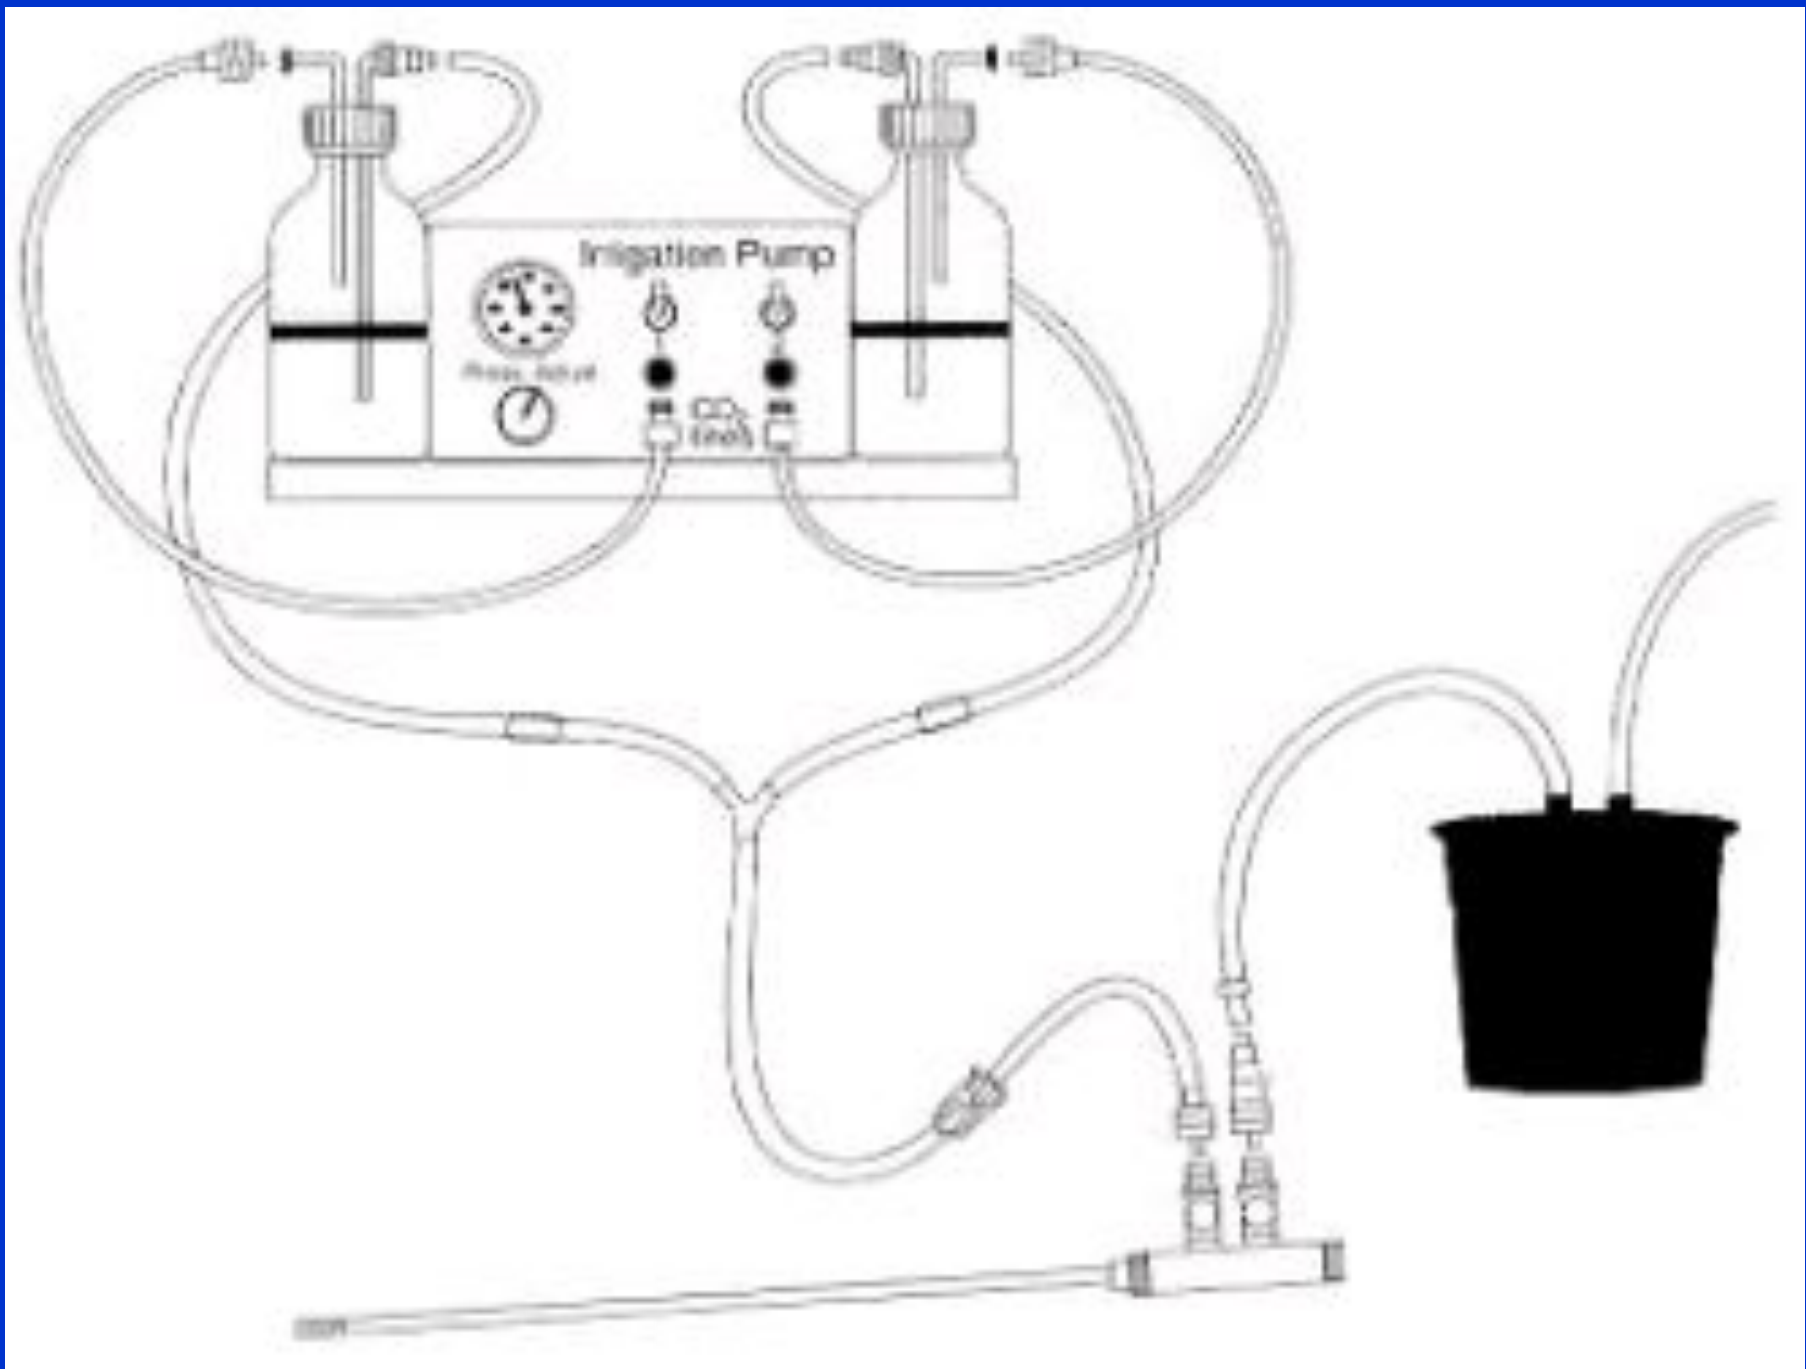

ЛАПАРОСКОПИЯ

ОБОРУДОВАНИЕ

И

ИНСТРУМЕНТЫ

STORZ

Faint, illegible text on the top surface of the base unit, likely technical specifications or safety instructions.

STORZ
KARLSRUHE - HEIDELBERG

202800 20