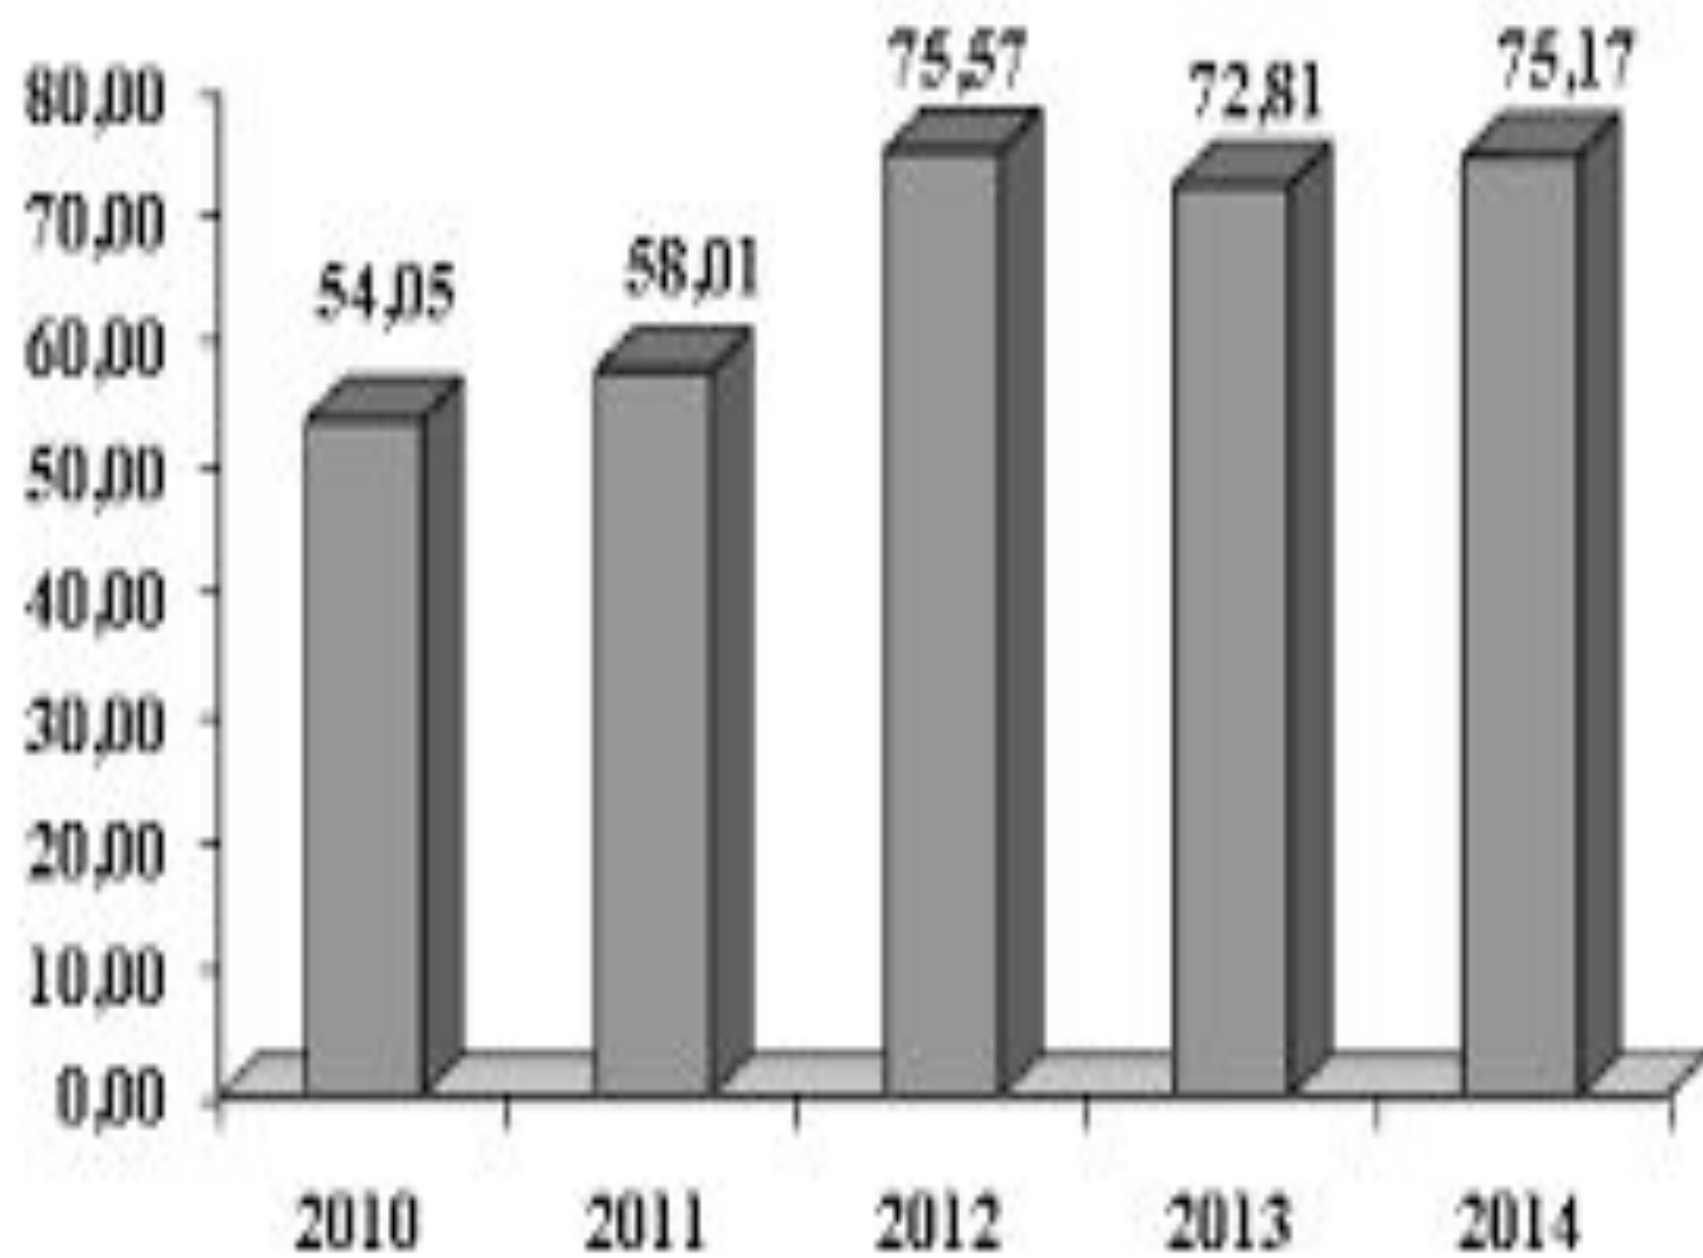

АДИЛОВ.

М

Innovation

A green road sign with the word "Innovation" written in white, set against a blue sky with white clouds. The sign is tilted and supported by two wooden posts.

Внешняя среда

Обратная связь