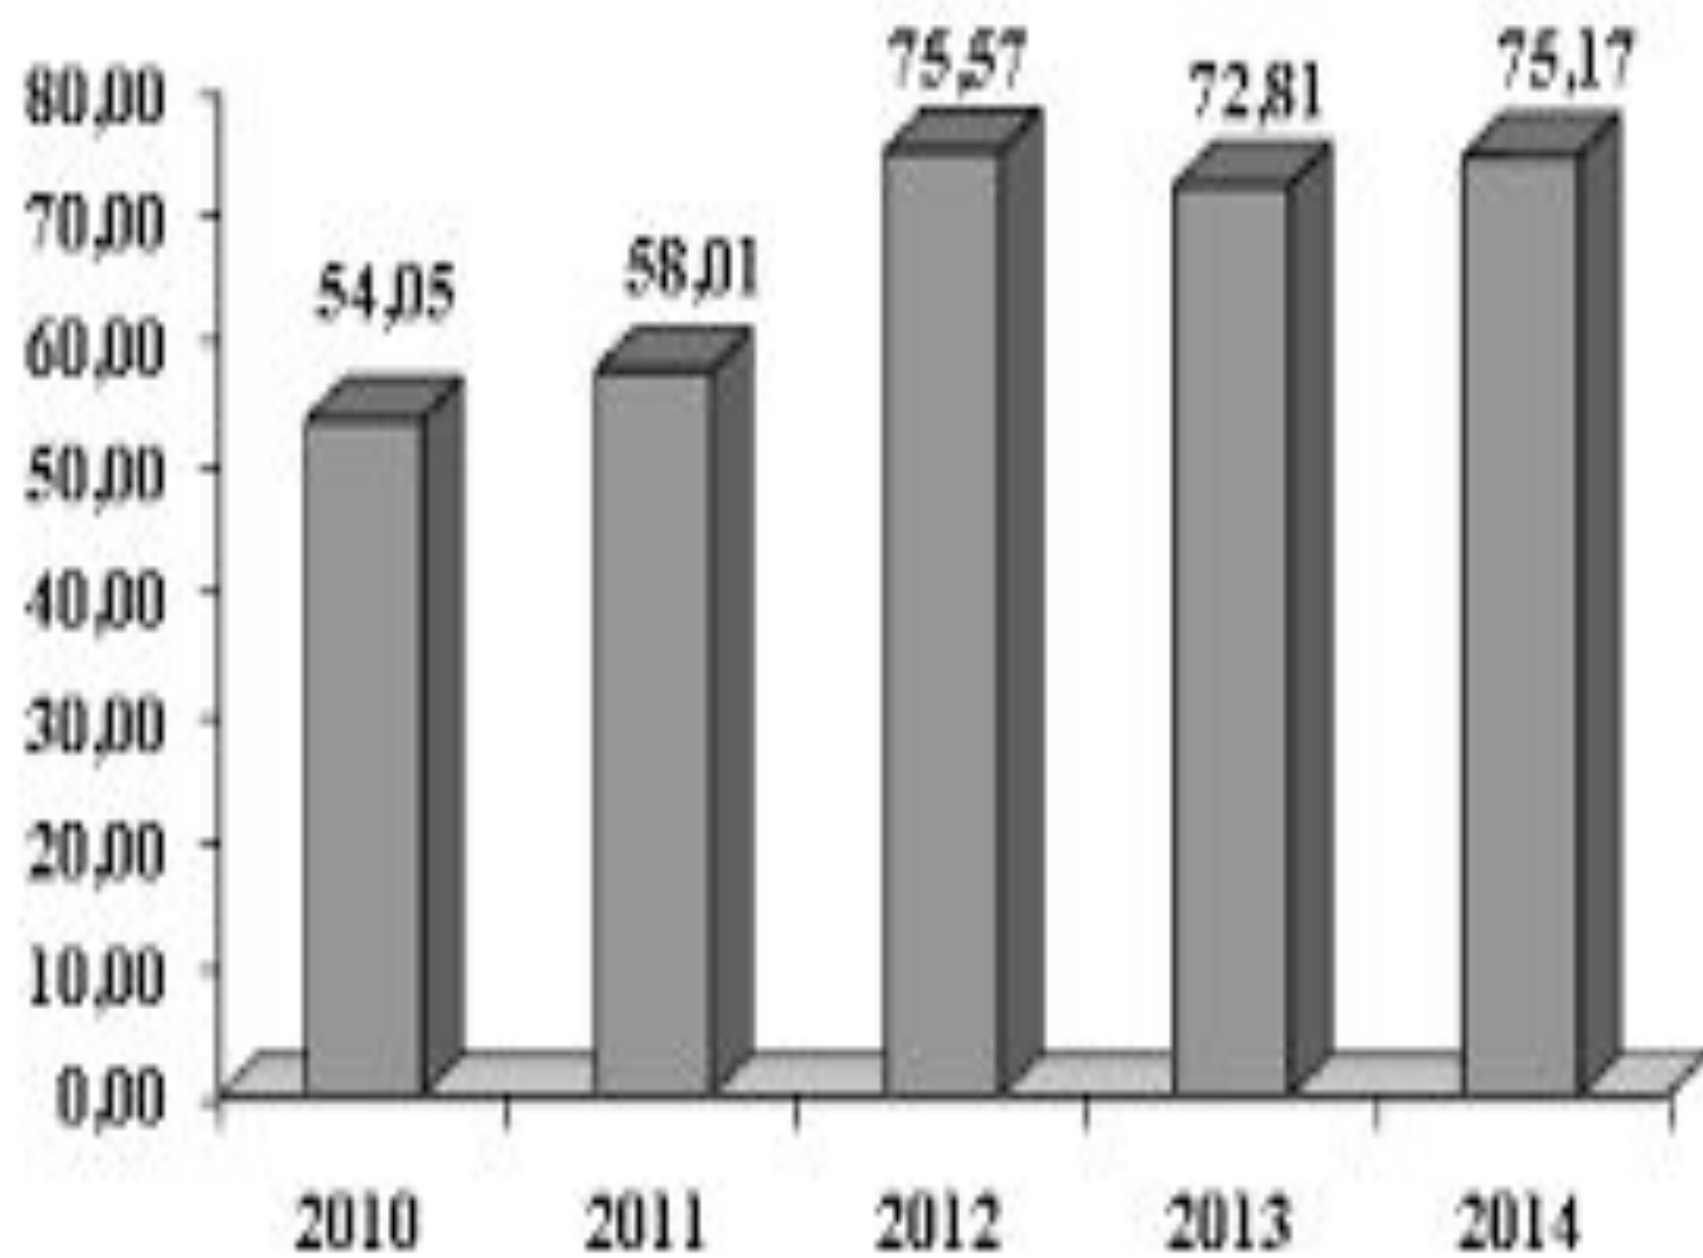

АДИЛОВ.

М

Innovation

A green road sign with the word "Innovation" written in white, set against a blue sky with white clouds. The sign is tilted and supported by two wooden posts.