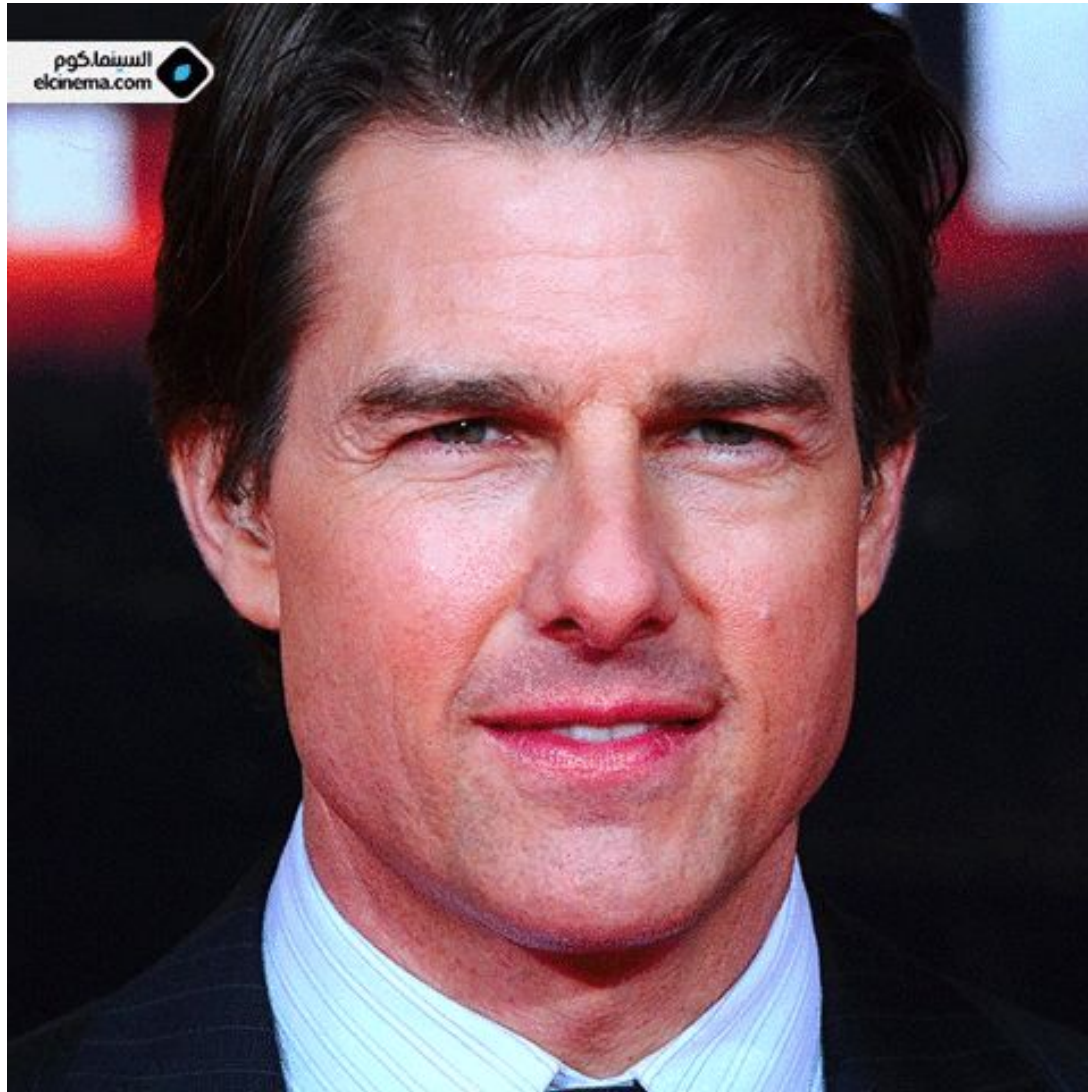

Emma Watson

Height = 165 cm Weight = 50 kg Born in 1990

Angelina Jolie

Height = 170 cm Weight = 55 kg Born in 1975

Tom Cruise

Height = 170 cm

Weight = 71 kg

Born in 1962

Benedict Cumberbatch

Height = 184 cm Weight = 79 kg Born in 1976

Ryan Gosling

Height = 184 cm Weight = 81 kg Born in 1980

Sophie Turner

Height = 170 cm Weight = 71 kg Born in 1996

Taylor Swift

Height = 178 cm Weight = 56 kg Born in 1989