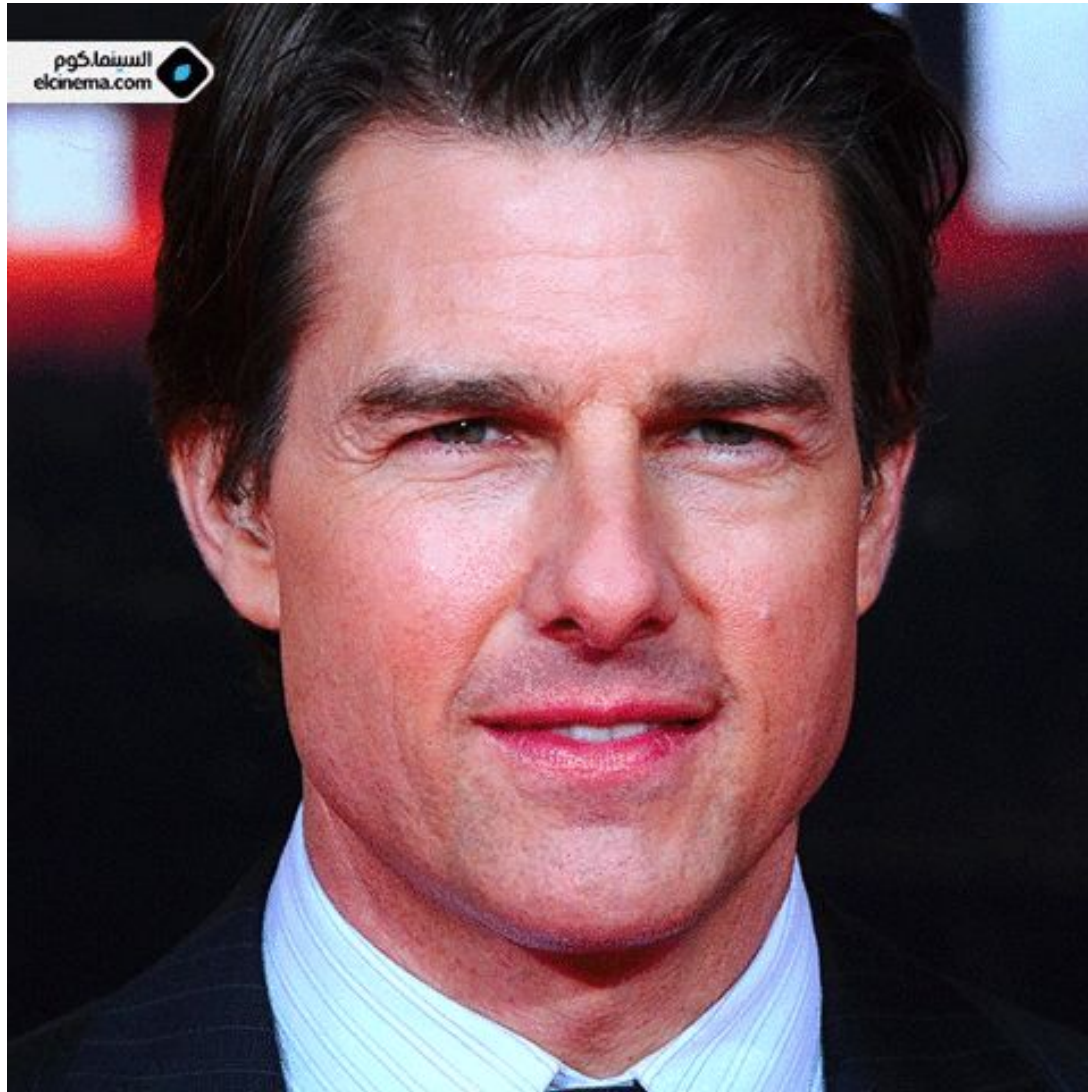

Tom Cruise

Height = 170 cm

Weight = 71 kg

Born in 1962