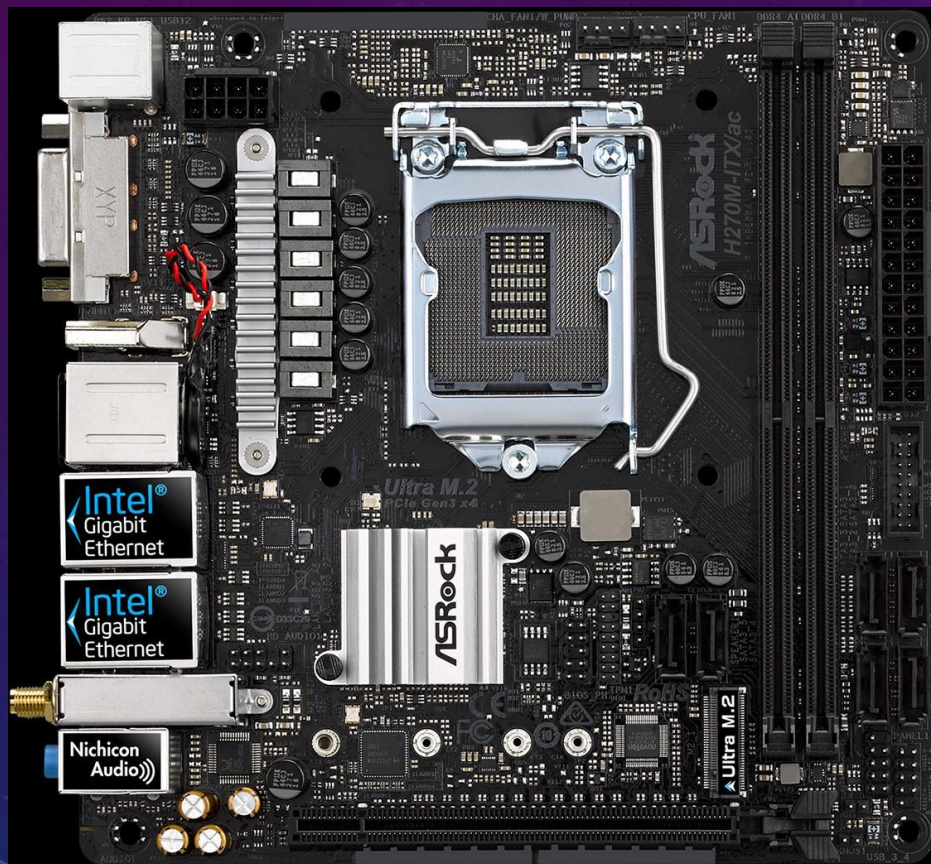

МАТЕРИНСКАЯ ПЛАТА

ASROCK H270M-ITX/AC