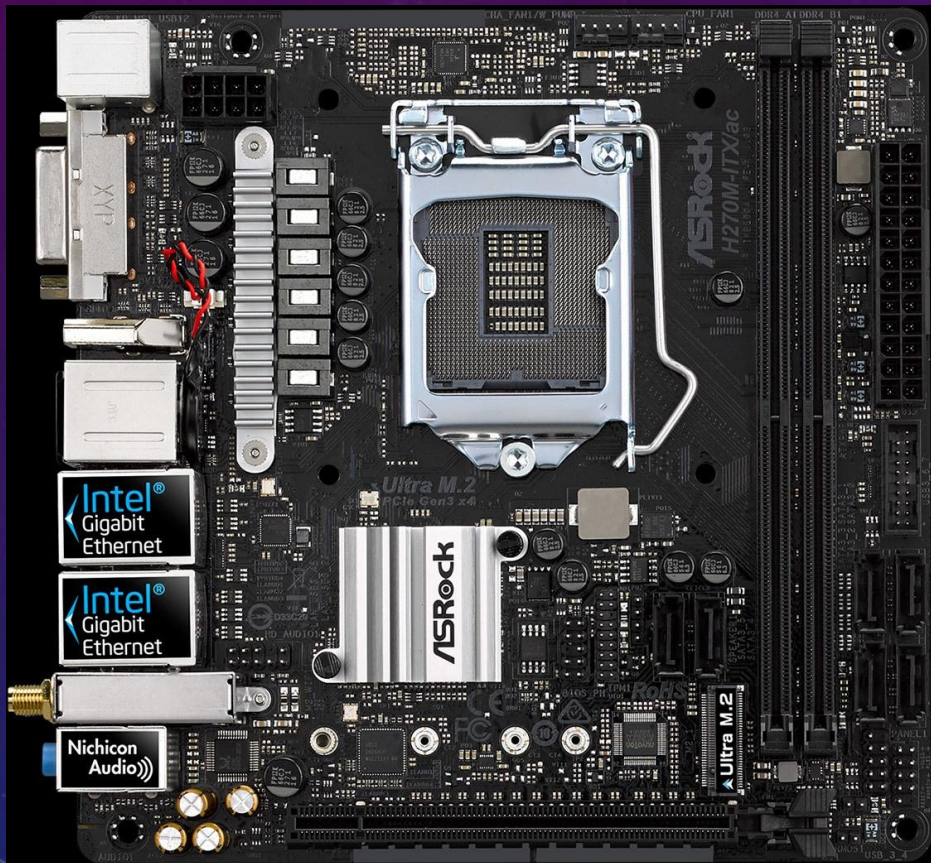

МАТЕРИНСКАЯ ПЛАТА

ASROCK H270M-ITX/AC