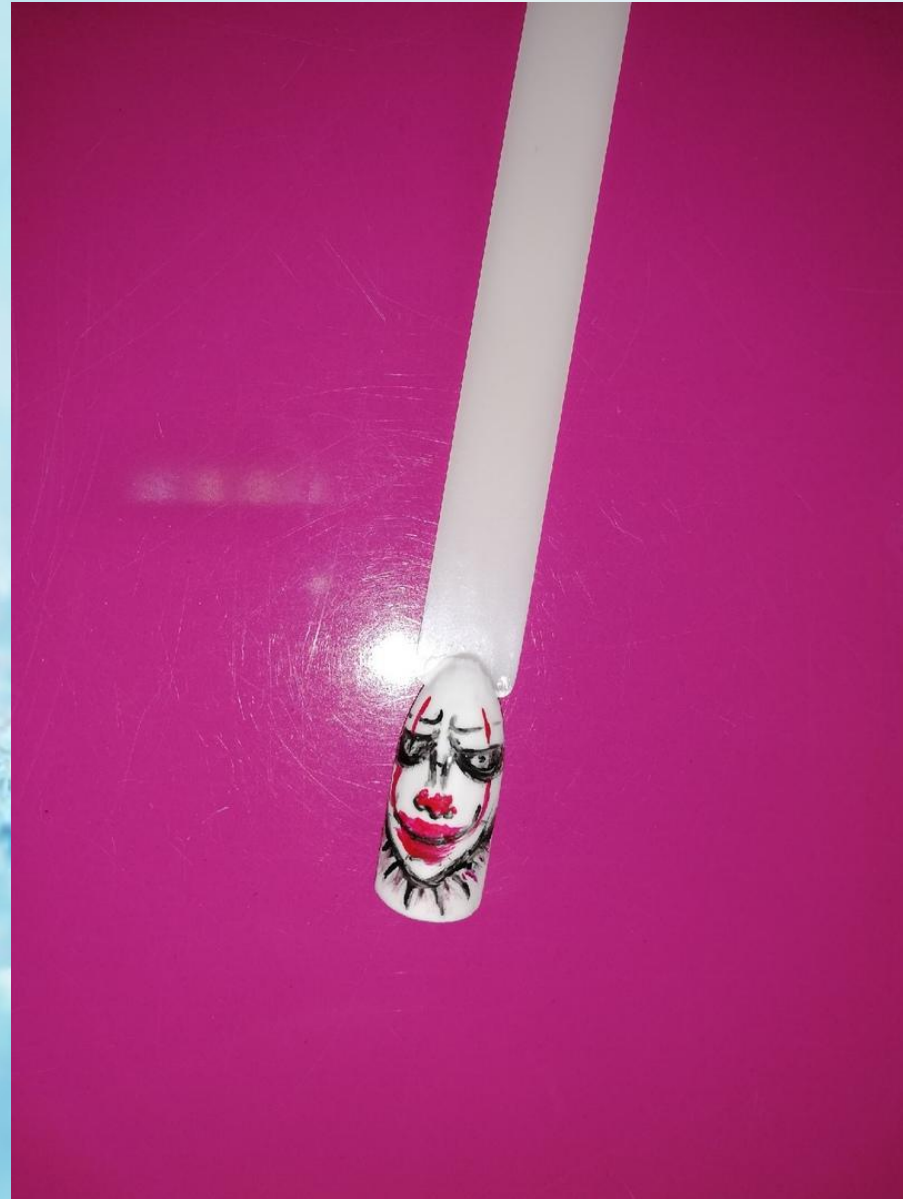

22.11.2019

25.11.2019

26.11.2019

27.11.2019

The image features a light blue background with a bokeh effect of out-of-focus light spots. A white wavy line runs across the top, with a thin green line just below it. The date '27.11.2019' is printed in a bold, black, serif font at the top center.