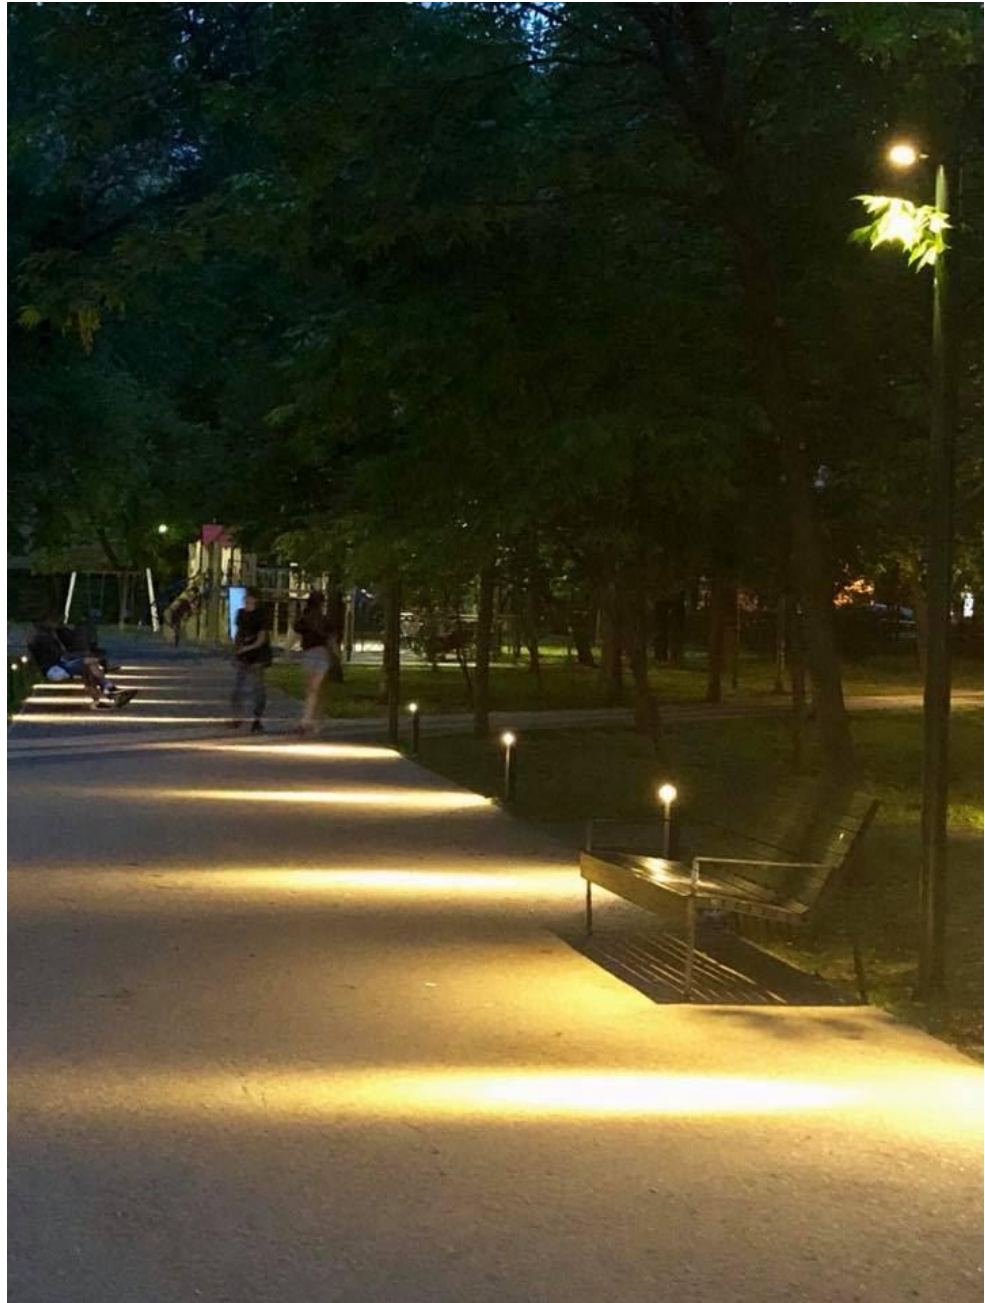

Проектор

Парк Горького

вход со стороны Ленинского проспекта

Проектор

РОСАВТОДОР

База эксплуатации Крымского моста

РОСАВТОДОР

The image shows the exterior of a modern building at dusk. The sky is a deep, clear blue. The building's facade is composed of dark grey or black rectangular panels. A prominent feature is the large, illuminated sign "РОСАВТОДОР" in white, bold, sans-serif Cyrillic letters, which is mounted on a blue-tinted horizontal band. The sign is brightly lit from within, casting a glow. Below the sign, several windows are visible, some of which are also illuminated from within. The building's architecture is clean and contemporary, with sharp lines and a mix of materials.