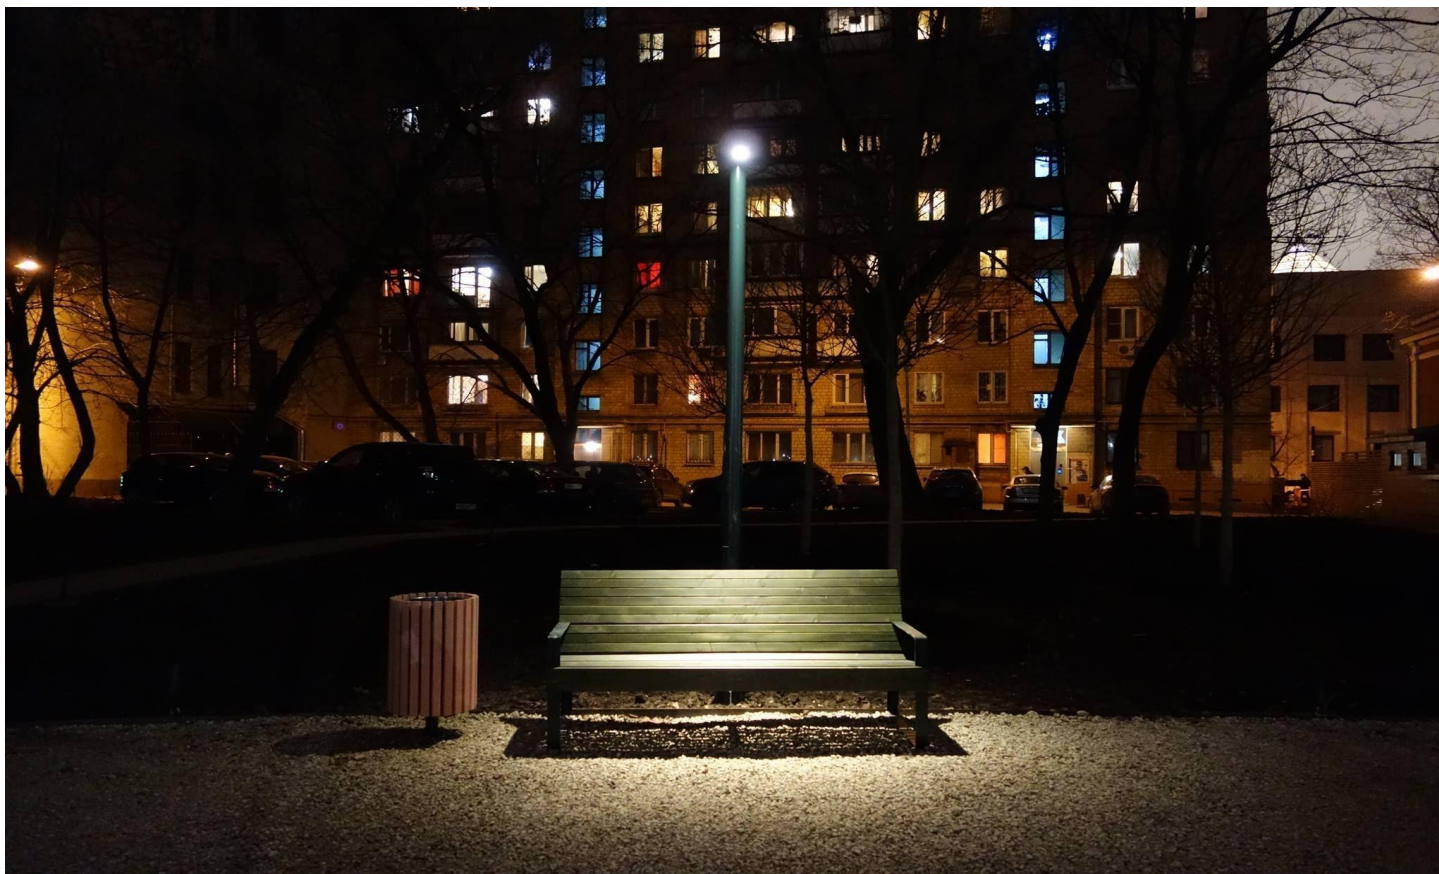

## Парк Горького

вход со стороны Ленинского проспекта

*Проектор*

**РОСАВТОДОР**

База эксплуатации Крымского моста

**РОСАВТОДОР**

The image shows the exterior of a modern building at dusk. The sky is a deep, clear blue. The building's facade is composed of dark grey or black rectangular panels. A prominent feature is the large, illuminated sign 'РОСАВТОДОР' in white, bold, sans-serif Cyrillic letters, which is mounted on a blue-tinted horizontal band. The sign is brightly lit from within, casting a glow. Below the sign, several windows are visible, some of which are also illuminated from within. The building's architecture is clean and contemporary, with sharp lines and a mix of materials.