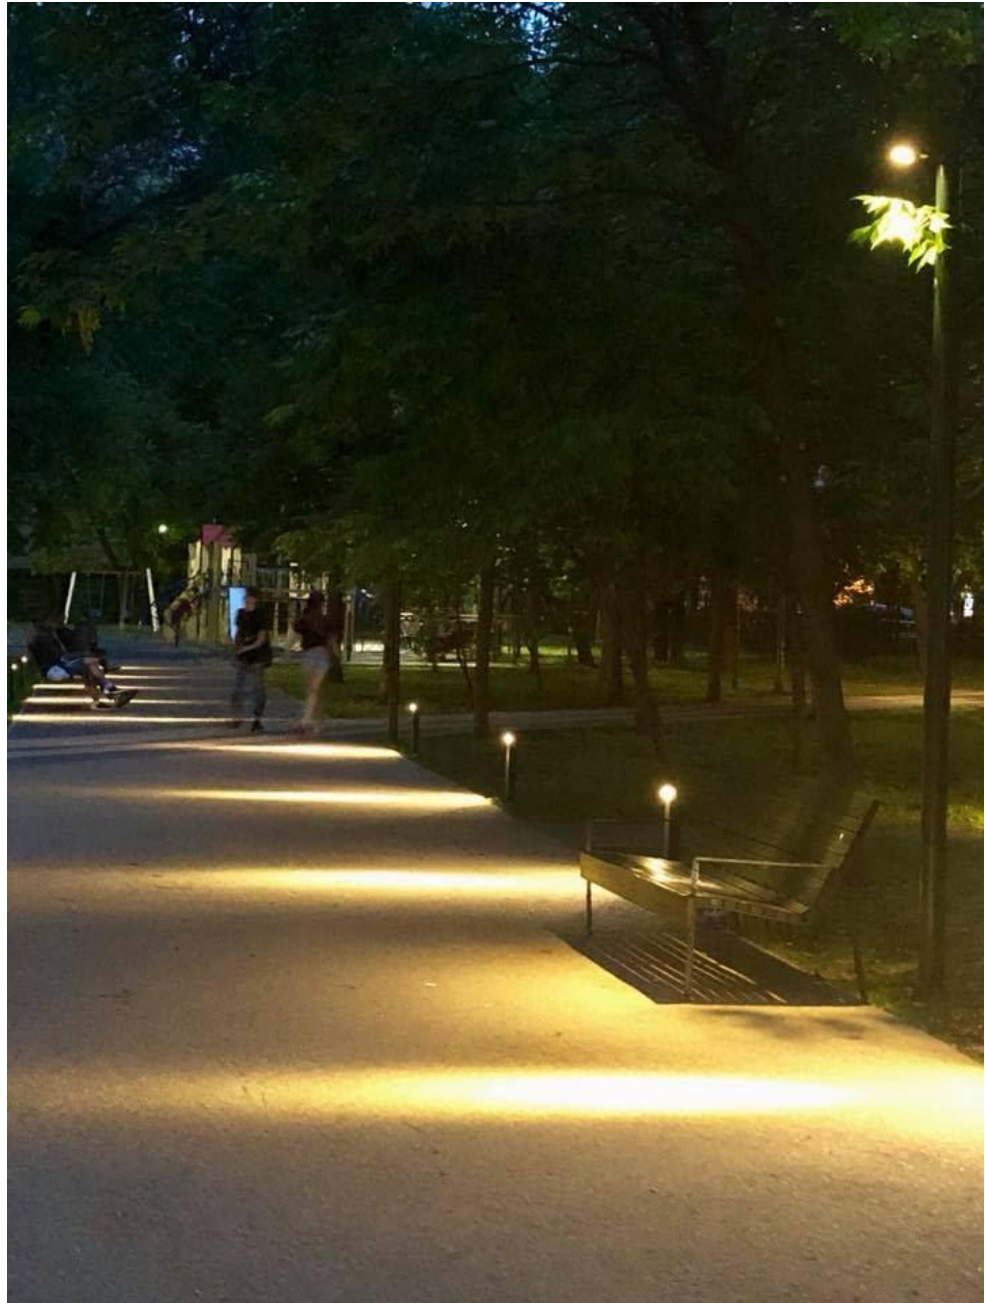

## Парк Горького

вход со стороны Ленинского проспекта

*Проектор*

**РОСАВТОДОР**

База эксплуатации Крымского моста

**РОСАВТОДОР**

The image shows the exterior of a modern building at dusk. The sky is a deep, clear blue. The building's facade is composed of dark grey or black rectangular panels. A prominent feature is the large, illuminated sign 'РОСАВТОДОР' in white, bold, sans-serif Cyrillic letters, which is mounted on a blue-tinted horizontal band. The sign is brightly lit from within, casting a glow. Below the sign, several windows are visible, some of which are also illuminated from within. The building's architecture is clean and contemporary, with sharp lines and a mix of materials.