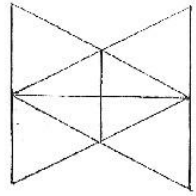

a Bell / 12 lui

real object

TOP point

sound resonance point / symmetry

sound resonance symmetry like a Heart knot

Bottom point goes up to the middle and Top point goes down to the middle Their symmetry looks like a turtle in the water (Lo shu symmetry)

water mirror image

Yi Jing: "Fortune and misfortune are happened"

惡

Misfortune (3D)

VS

Fortune (2D)

• 十二律 shi er lui - 12 lui

There are 3 elements (Water Thunder and Metal) which have a form of a "butterfly"

There are 4 elements (Heaven Mountain Fire and Wood) which have a form of a "rombus"

And the element of Earth has a form of "hexagon"

**Geometric structure
of "energies"**

Wen Wang diagram

Geometric image
of WW diagram in
volume (3D)

Geometric image
of WW diagram on the plain (2D)

The symmetry of Wen Wang
diagram with entire symmetry
of each energy element

FU XI diagram

Wen Wang diagram

FX

WW

Two diagrams of Fu Xi and Wen Wang in one geometric model