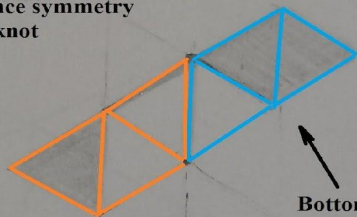

a Bell / 12 lui

real object

TOP point

sound resonance point / symmetry

sound resonance symmetry like a Heart knot

Bottom point goes up to the middle and Top point goes down to the middle Their symmetry looks like a turtle in the water (Lo shu symmetry)

There are 4 elements (Heaven Mountain Fire and Wood) which have a form of a "rombus"

And the element of Earth has a form of "hexagon"

**Geometric structure
of "energies"**

Wen Wang diagram

Geometric image
of WW diagram in
volume (3D)