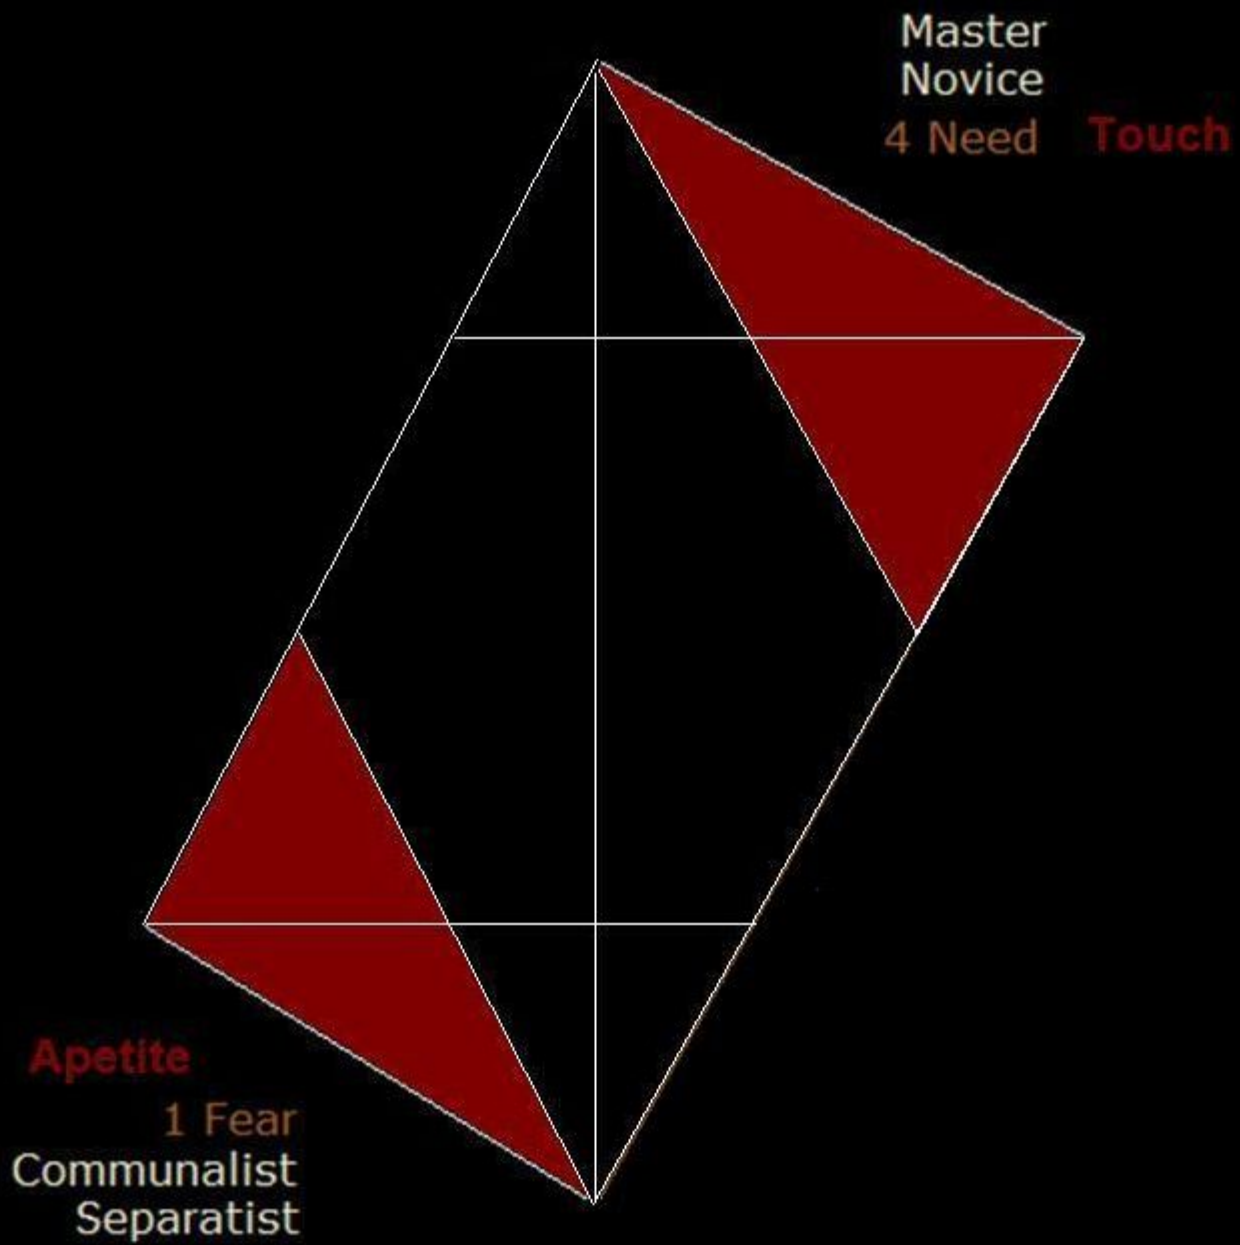

PHS

Design **COLOR** and Transference

Taste
2 Hope
Theist
Anti-Theist

Sound
5 Guilt
Conditioner
Conditioned

Leader
Follower
Thirst 3 Desire

Light
6 Innocence
Observer
Observed