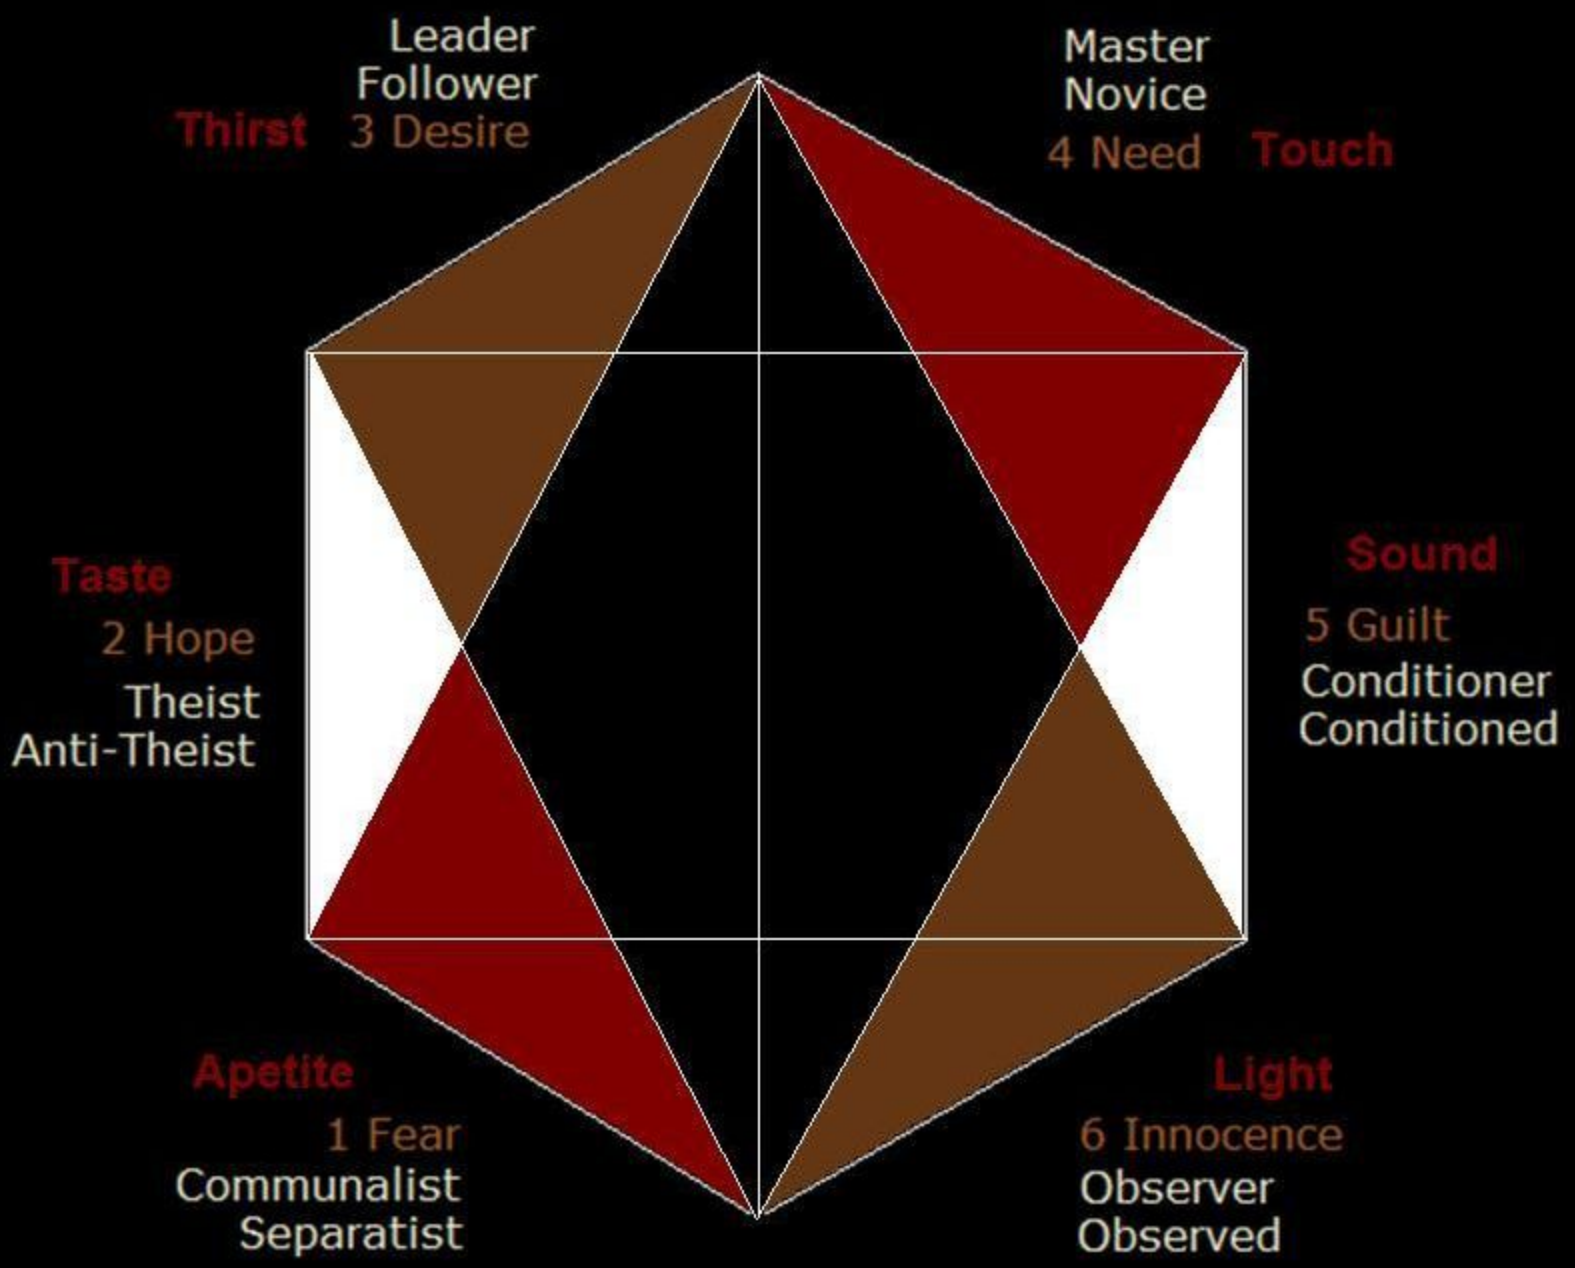

PHS

Design **COLOR** and Transference

Taste
2 Hope
Theist
Anti-Theist

Sound
5 Guilt
Conditioner
Conditioned

Leader
Follower
Thirst 3 Desire

Light
6 Innocence
Observer
Observed