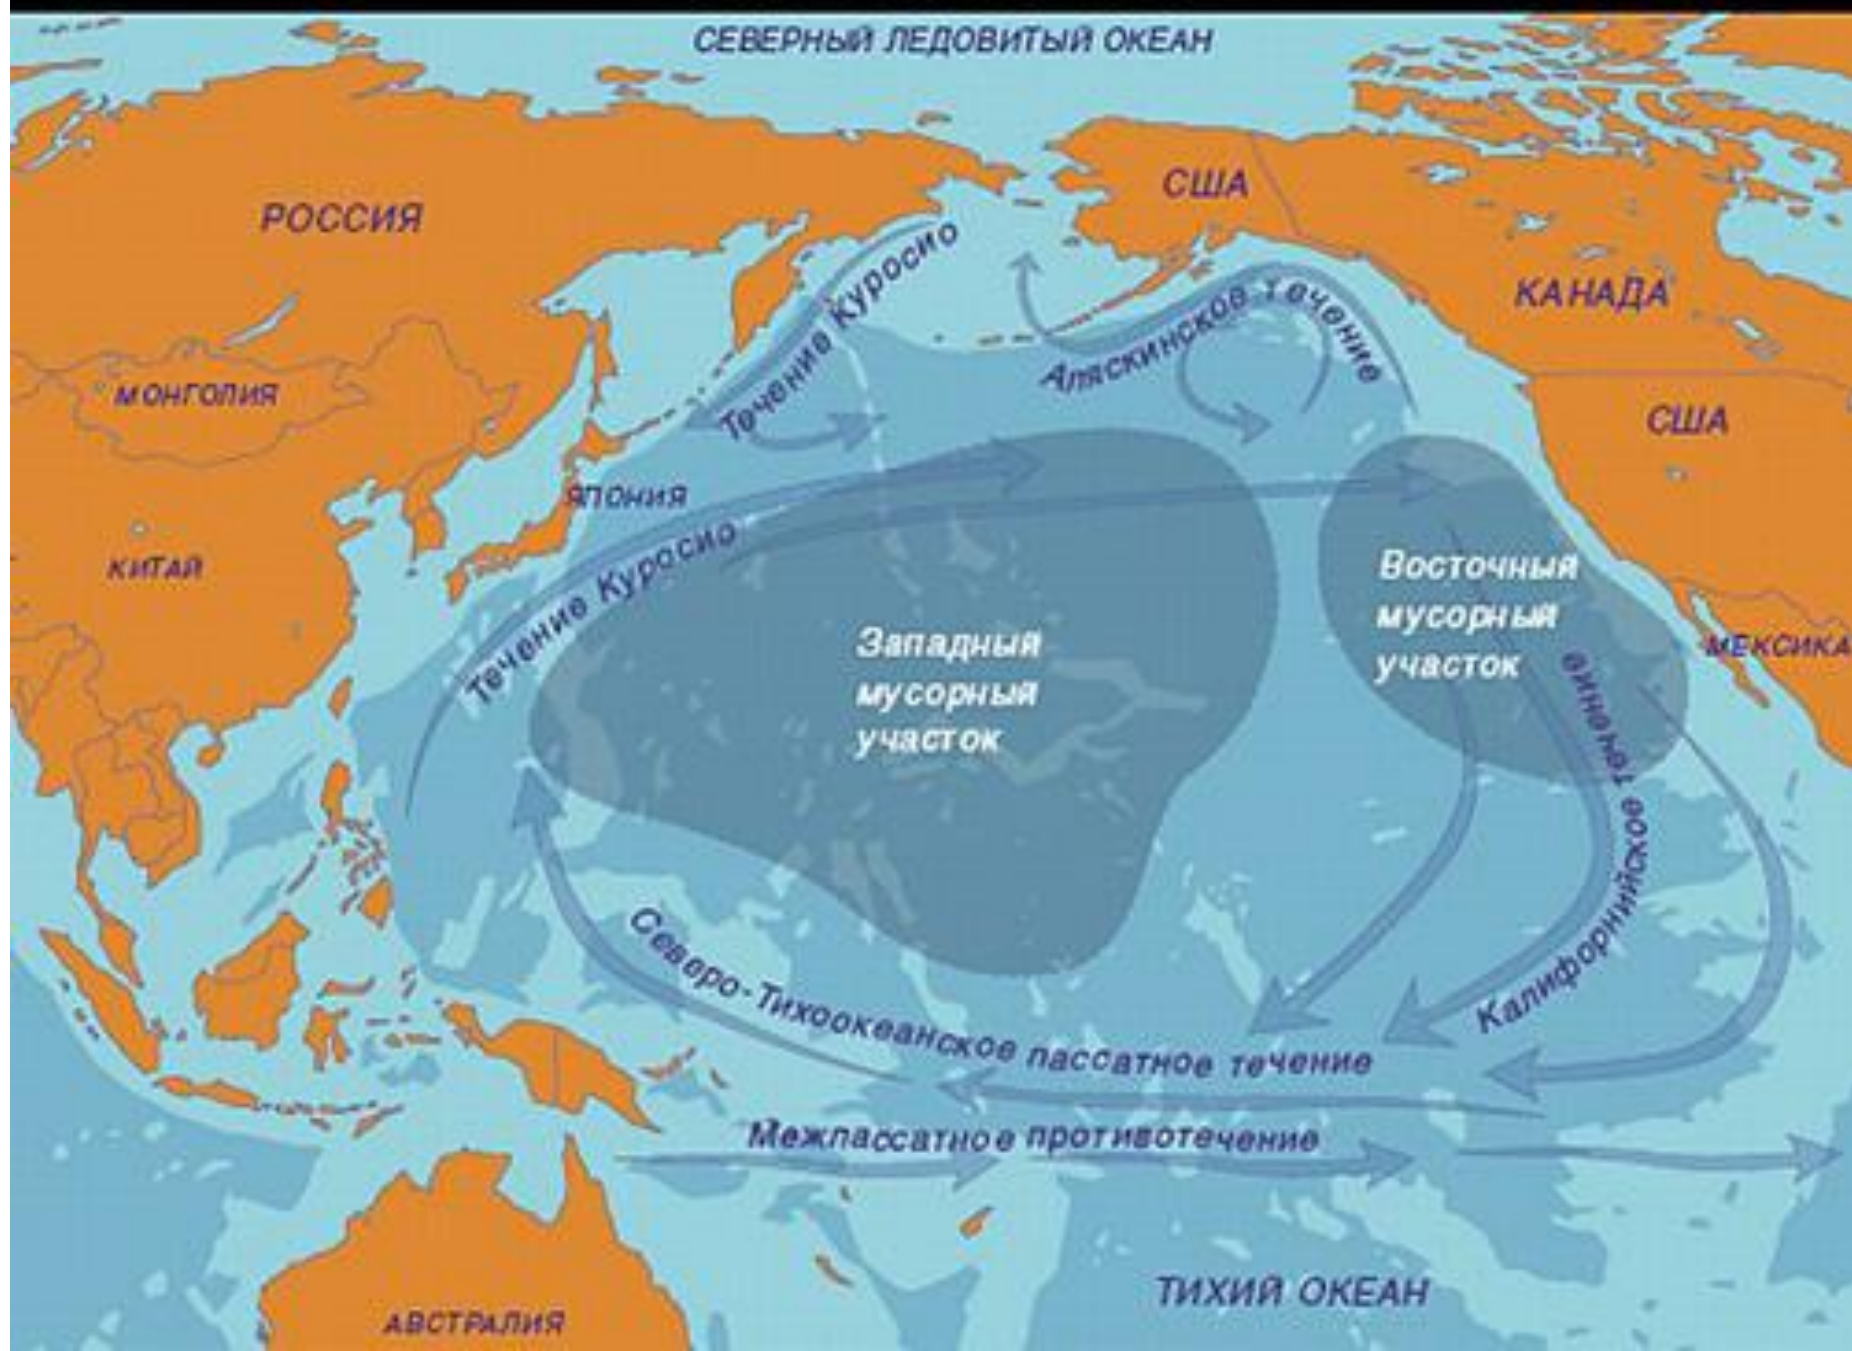

ВЕЛИКИЙ МУСОРНЫЙ УЧАСТОК