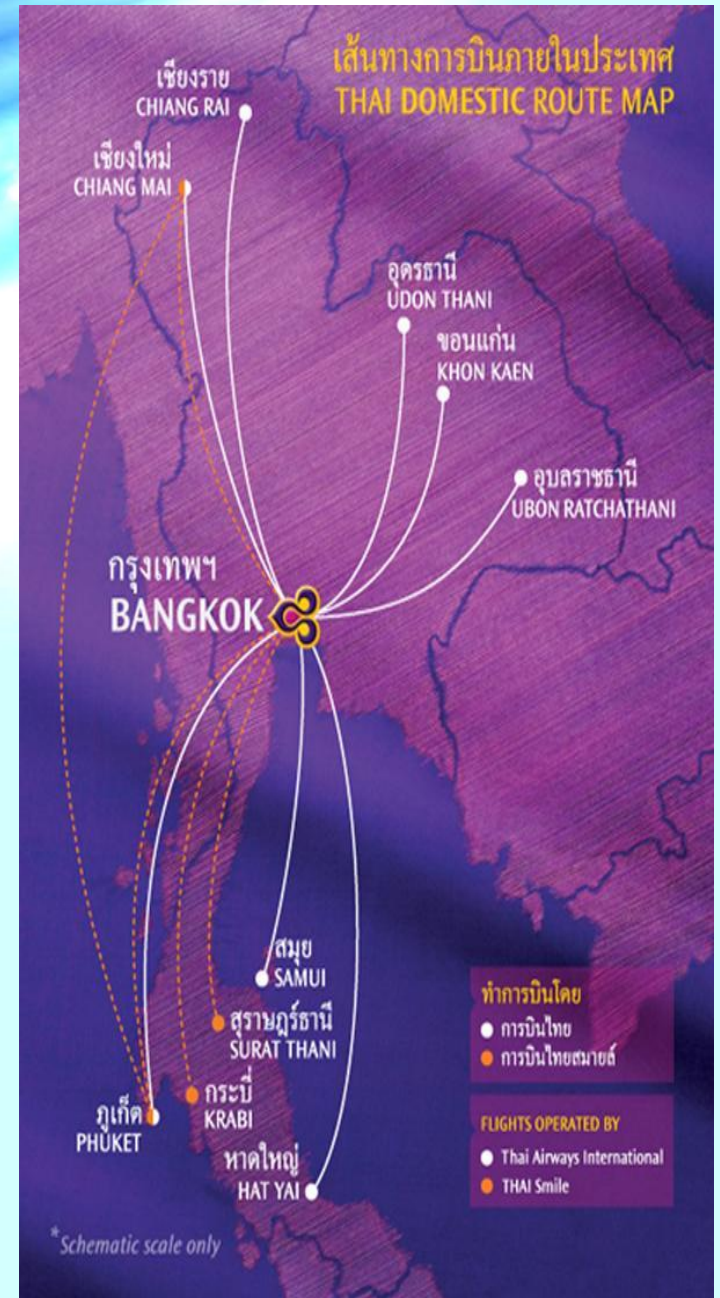

DEPARTURE GATE B26 ***SUBJECT TO CHANGE***

BOARDING PASS
***** ET *****
SOLLE/JOSUHUA

FLIGHT DATE SEAT
NW9030 06JAN **28C**
ORIGIN ZONE 6
ATLANTA
DESTINATION
MEMPHIS
OPERATED BY DELTA AIR LINES INC
DL0254/06JAN/ATL-MEM

 ATL932C3B/1#H

**boarding
pass**

cabin

call light

captain

co-pilot

cockpit

domestic

Flight Itinerary - CONFIRMED

Going out - Ahmedabad to Delhi

11/08/2009 Flight S G 218 Depart Ahmedabad at 7:35:00 PM and arrive in Delhi at 9:00:00 PM

Contact Information

IEC COMPUTER
NEAR VISHAL SCHOOL
JAINNAGAR
KHATAALI